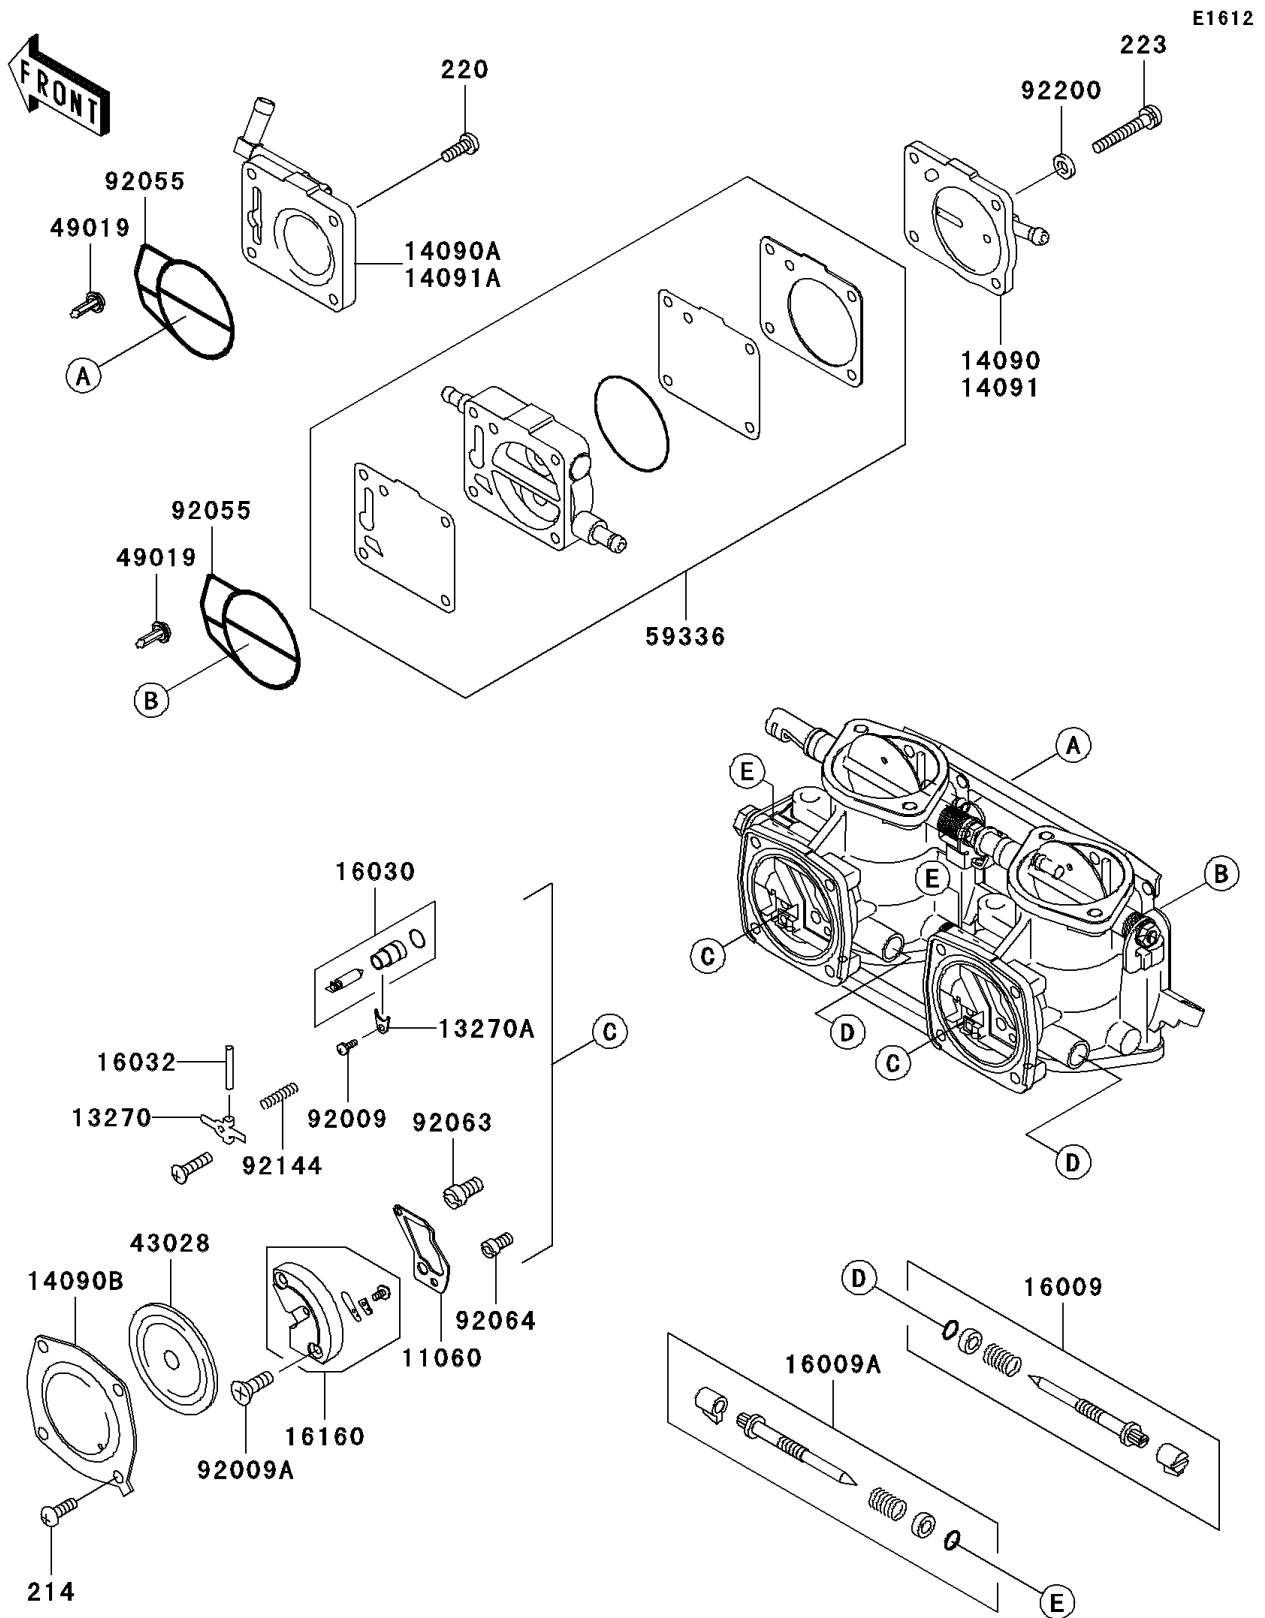

2005 800 SX-R PARTS DIAGRAM

Carburetor Parts

2005 800 SX-R PARTS LIST

Carburetor Parts

ITEM NAME	PART NUMBER	QUANTITY
SCREW-PAN+- (Ref # 214)	214R0510	8
SCREW-PAN-CROS (Ref # 220)	220R0516	4
SCREW-PAN-WS-CROS (Ref # 223)	223R0535	4
GASKET (Ref # 11060)	11060-3774	2
PLATE (Ref # 13270)	13270-3828	2
PLATE (Ref # 13270A)	13270-3829	2
COVER (Ref # 14090B)	14090-3785	2
COVER (Ref # 14091)	14091-3774	1
COVER (Ref # 14091A)	14091-3775	1
NEEDLE-JET,SLOW (Ref # 16009)	16009-3717	2
NEEDLE-JET,MAIN (Ref # 16009A)	16009-3718	2
VALVE-FLOAT (Ref # 16030)	16030-3703	2
PIN,FLOAT (Ref # 16032)	16032-006	2
BODY (Ref # 16160)	16160-3737	2
DIAPHRAGM (Ref # 43028)	43028-3709	2
FILTER-FUEL (Ref # 49019)	49019-3713	2
CASE-PUMP,DIAPHRAGM (Ref # 59336)	59336-3712	1
SCREW,3X7 (Ref # 92009)	92009-3821	2
SCREW,4X14 (Ref # 92009A)	92009-3822	4
RING-O (Ref # 92055)	92055-3745	2
JET-MAIN,#132.5 (Ref # 92063)	92063-3724	2
JET-PILOT,#72.5 (Ref # 92064)	92064-3704	2
SPRING (Ref # 92144)	92144-3756	2
WASHER,5.3X10X1.0 (Ref # 92200)	92200-3745	4