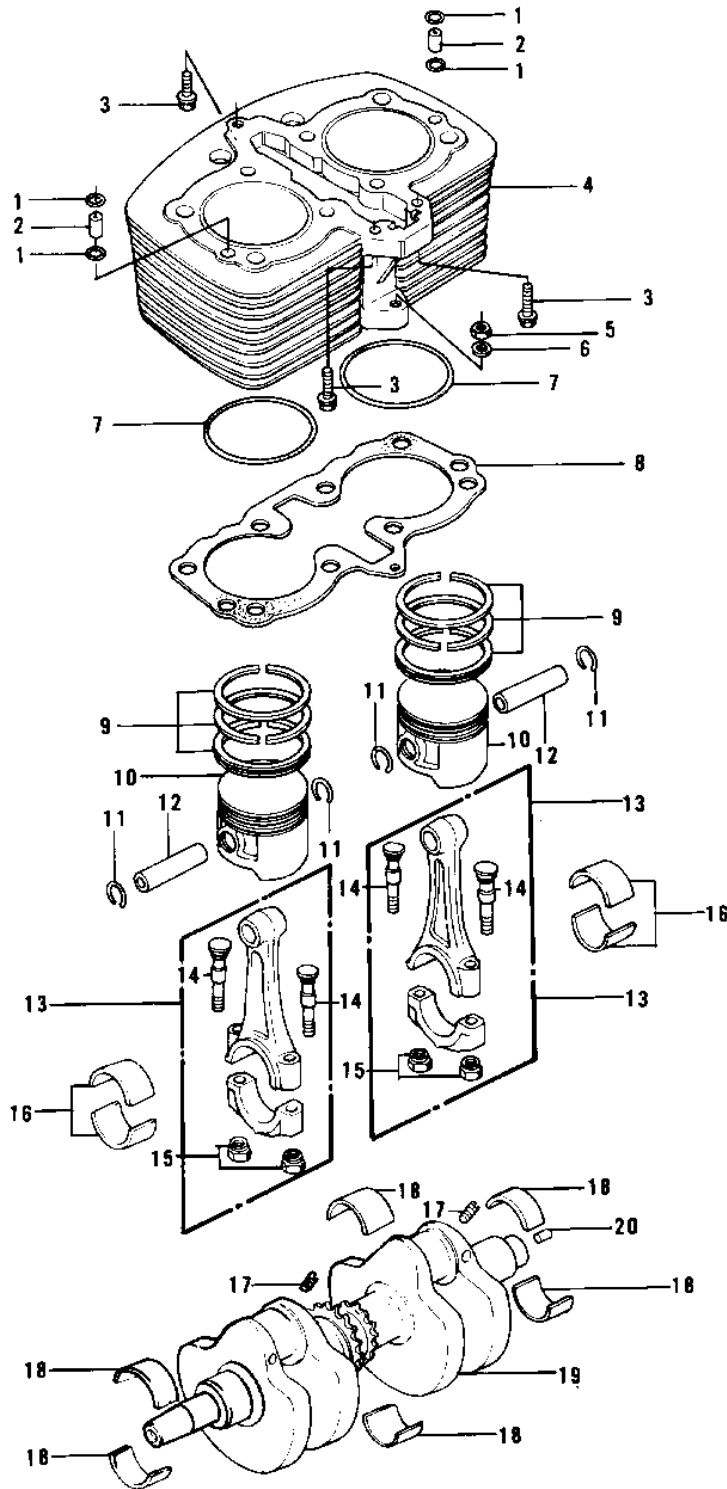

1978 KZ750-B3 PARTS DIAGRAM

CYLINDER/PISTONS/CRANKSHAFT

*C
102

1978 KZ750-B3 PARTS LIST

CYLINDER/PISTONS/CRANKSHAFT

ITEM NAME	PART NUMBER	QUANTITY
"O" RING (Ref # 1)	92055-094	
PIN,DOWEL (Ref # 2)	92042-039	
BOLT, HEX HEAD, 6X34 (Ref # 3)	92003-159	
CYLINDER,BARREL (Ref # 4)	11005-150-2H	
NUT 6MM (Ref # 5)	311B0600	
WASHER PLAIN 6MM (Ref # 6)	410B0600	
"O" RING (Ref # 7)	92055-081	
GASKET,CYLINDER BASE (Ref # 8)	11009-042	
RING SET,PISTON (Ref # 9)	13008-055	
RING SET,0.020"O.S (Ref # 9)	13025-059	
RING SET,0.040"O.S (Ref # 9)	13024-059	
PISTON,STD (Ref # 10)	13001-1086	
PISTON,0.50 O/S (Ref # 10)	13029-1039	
PISTON,1.00 O/S (Ref # 10)	13027-1038	
CIRCLIP PISTON PIN (Ref # 11)	92036-008	
PIN-PISTON (Ref # 12)	13002-031	
UNAVAILABLE IN PRICE BOOK (Ref # 13)	*13032-051-II	
UNAVAILABLE IN PRICE BOOK (Ref # 13)	*13032-051-II	
UNAVAILABLE IN PRICE BOOK (Ref # 13)	*13032-051-JJ	
UNAVAILABLE IN PRICE BOOK (Ref # 13)	*13032-051-JJ	
UNAVAILABLE IN PRICE BOOK (Ref # 13)	*13032-051-KK	
UNAVAILABLE IN PRICE BOOK (Ref # 13)	*13032-051-KK	
UNAVAILABLE IN PRICE BOOK (Ref # 13)	*13032-051-LL	
UNAVAILABLE IN PRICE BOOK (Ref # 13)	*13032-051-LL	
BOLT,CONNECTING ROD (Ref # 14)	92001-170	
NUT,FLANGED,8MM (Ref # 15)	92015-1311	
METAL,CON ROD BRG (Ref # 16)	13034-043	
METAL,CON ROD BRG (Ref # 16)	13034-045	
METAL,CON ROD BRG (Ref # 16)	13034-046	

1978 KZ750-B3 PARTS LIST

CYLINDER/PISTONS/CRANKSHAFT

ITEM NAME	PART NUMBER	QUANTITY
SCREW (Ref # 17)	291H0812	
METAL,CRANK BRG (Ref # 18)	13034-044	
CRANK SHAFT ASSY (Ref # 19)	13031-1002	
CRANKSHAFT ASSY (Ref # 19)	13031-1005	
PIN,DOWEL,4X8 (Ref # 20)	551A0408	
PIN-SPRING,4X8 (Ref # 20)	555A0408	