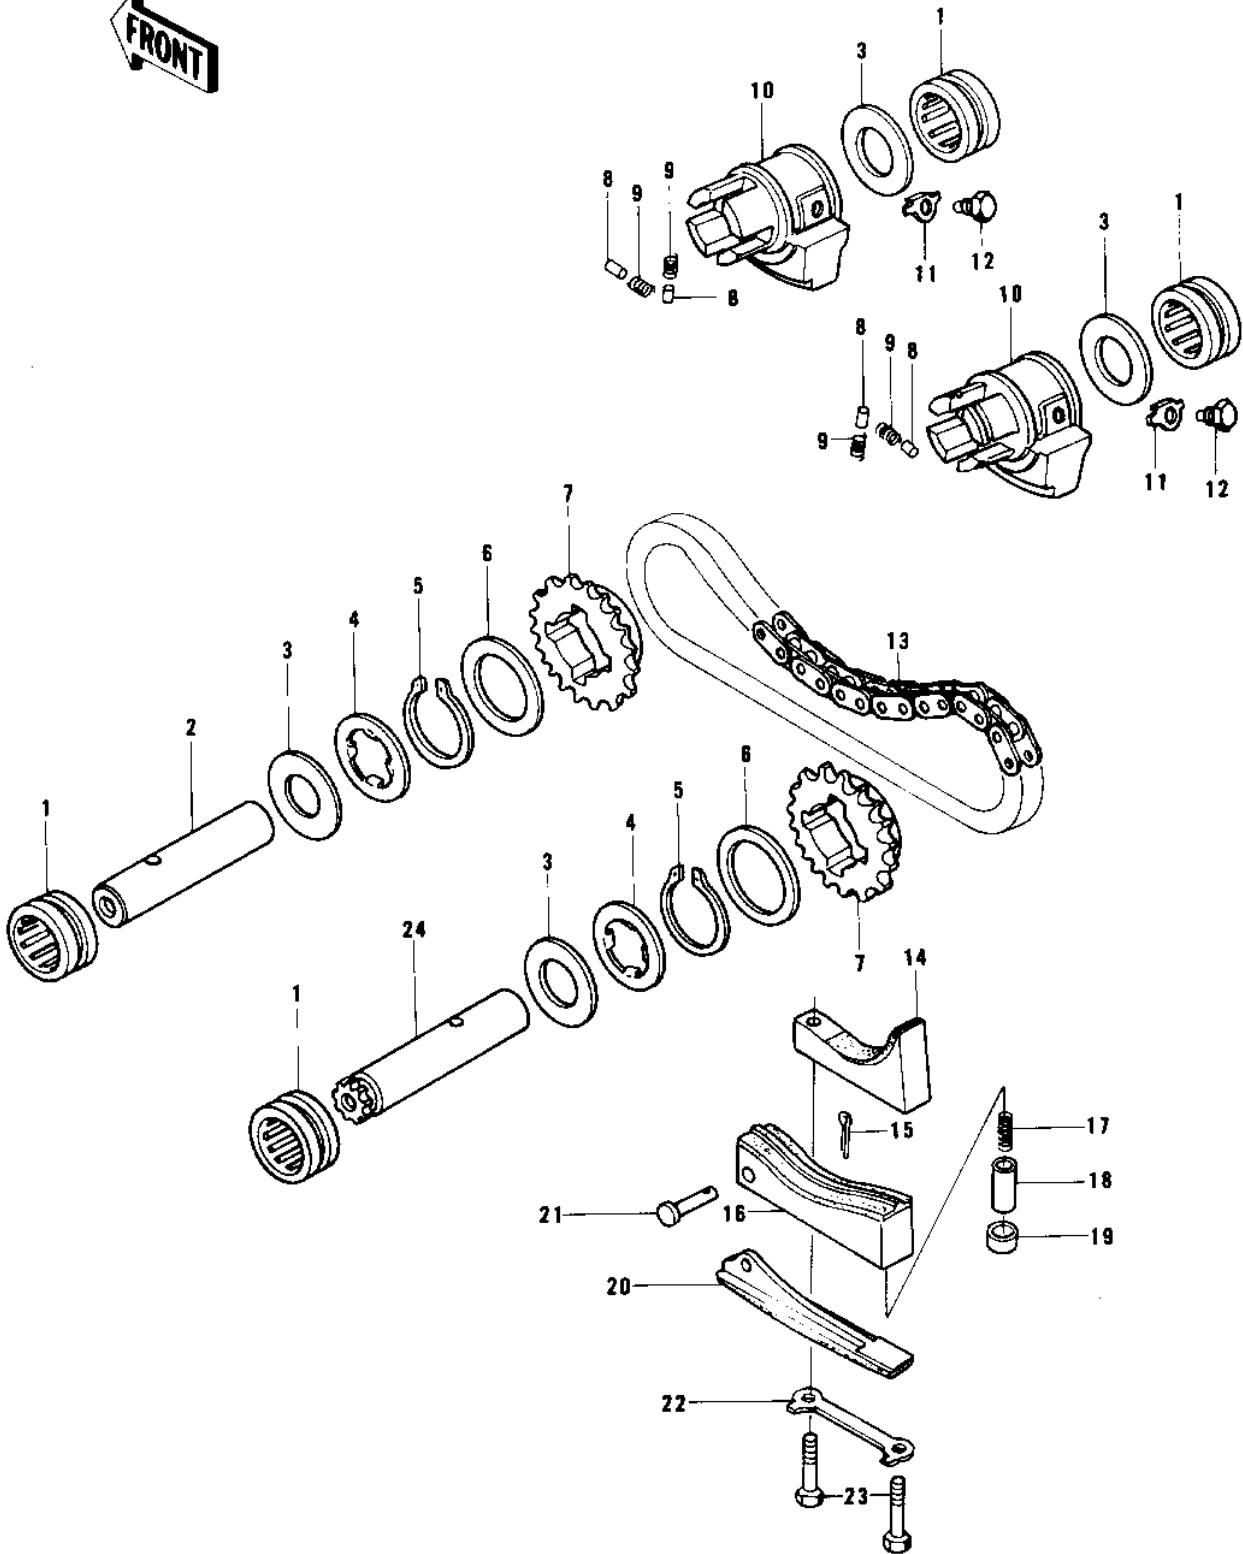

1976 KZ750-B1 PARTS DIAGRAM

BALANCER

10:

1976 KZ750-B1 PARTS LIST

BALANCER

ITEM NAME	PART NUMBER	QUANTITY
BEARING,NEEDLE (Ref # 1)	92046-048	4
SHAFT,BALANCER (Ref # 2)	12052-008	1
WASHER,PLAIN (Ref # 3)	92022-310	4
WASHER,LOCK (Ref # 4)	92024-071	2
CIRCLIP, 38MM (Ref # 5)	480J3800	2
WASHER,PLAIN (Ref # 6)	92022-316	2
SPROCKET,BALANCER (Ref # 7)	12046-008	2
PIN,DOWEL (Ref # 8)	92122-005	8
SPRING,BALANCER (Ref # 9)	92081-142	8
BALANCER (Ref # 10)	13041-005	2
WASHER LOCK 10MM (Ref # 11)	92031-001	2
PIN SELECT FORK GUIDE (Ref # 12)	92043-016	2
CHAIN,BALANCER (Ref # 13)	21070-009	1
SLIPPER,CAM CHAIN (Ref # 14)	12053-022	1
PIN COTTER 1.6X15 (Ref # 15)	550D1615	1
SLIPPER,CAM CHAIN (Ref # 16)	12053-013	1
SPRING (Ref # 17)	92081-146	1
PIN,SLIPPER (Ref # 18)	92043-122	1
BUSHING,SLIPPER (Ref # 19)	92028-185	1
SLIPPER,CAM CHAIN (Ref # 20)	12053-014	1
PIN (Ref # 21)	92043-120	1
WASHER,LOCK (Ref # 22)	92031-016	1
BOLT,6X55 (Ref # 23)	110G0655	2
SHAFT BALANCER W-GEAR (Ref # 24)	12052-007	1