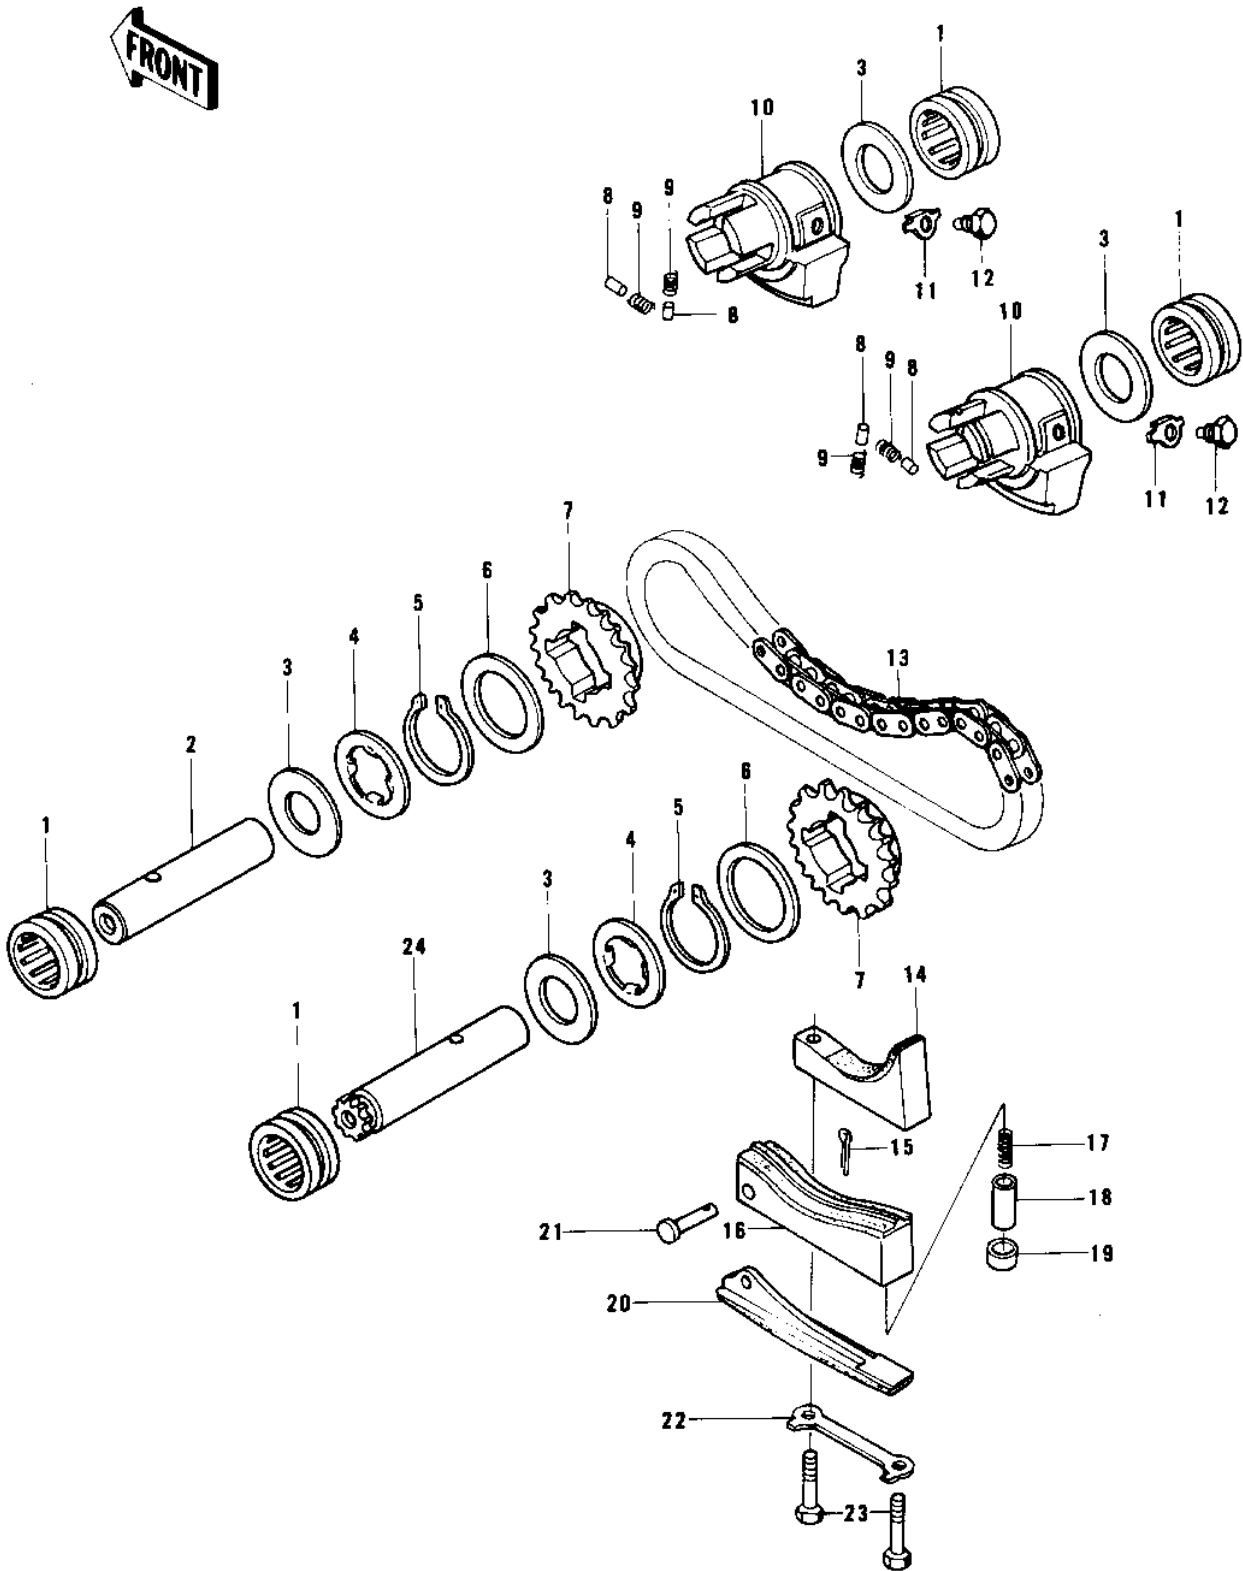

1978 KZ750-B3 PARTS DIAGRAM

BALANCER

1978 KZ750-B3 PARTS LIST

BALANCER

ITEM NAME	PART NUMBER	QUANTITY
BEARING,NEEDLE (Ref # 1)	92046-048	
SHAFT,BALANCER (Ref # 2)	12052-008	
WASHER,PLAIN (Ref # 3)	92022-310	
WASHER,LOCK (Ref # 4)	92024-071	
CIRCLIP, 38MM (Ref # 5)	480J3800	
WASHER,PLAIN (Ref # 6)	92022-316	
SPROCKET,BALANCER (Ref # 7)	12046-008	
PIN,DOWEL (Ref # 8)	92122-005	
SPRING,BALANCER (Ref # 9)	92081-142	
BALANCER (Ref # 10)	13041-005	
WASHER LOCK 10MM (Ref # 11)	92031-001	
PIN SELECT FORK GUIDE (Ref # 12)	92043-016	
CHAIN,BALANCER (Ref # 13)	21070-009	
SLIPPER,CAM CHAIN (Ref # 14)	12053-022	
PIN COTTER 1.6X15 (Ref # 15)	550D1615	
SLIPPER,CAM CHAIN (Ref # 16)	12053-013	
SPRING (Ref # 17)	92081-146	
PIN,SLIPPER (Ref # 18)	92043-122	
BUSHING,SLIPPER (Ref # 19)	92028-185	
SLIPPER,CAM CHAIN (Ref # 20)	12053-014	
PIN (Ref # 21)	92043-120	
WASHER,LOCK (Ref # 22)	92031-016	
BOLT,6X55 (Ref # 23)	110G0655	
SHAFT BALANCER W-GEAR (Ref # 24)	12052-007	