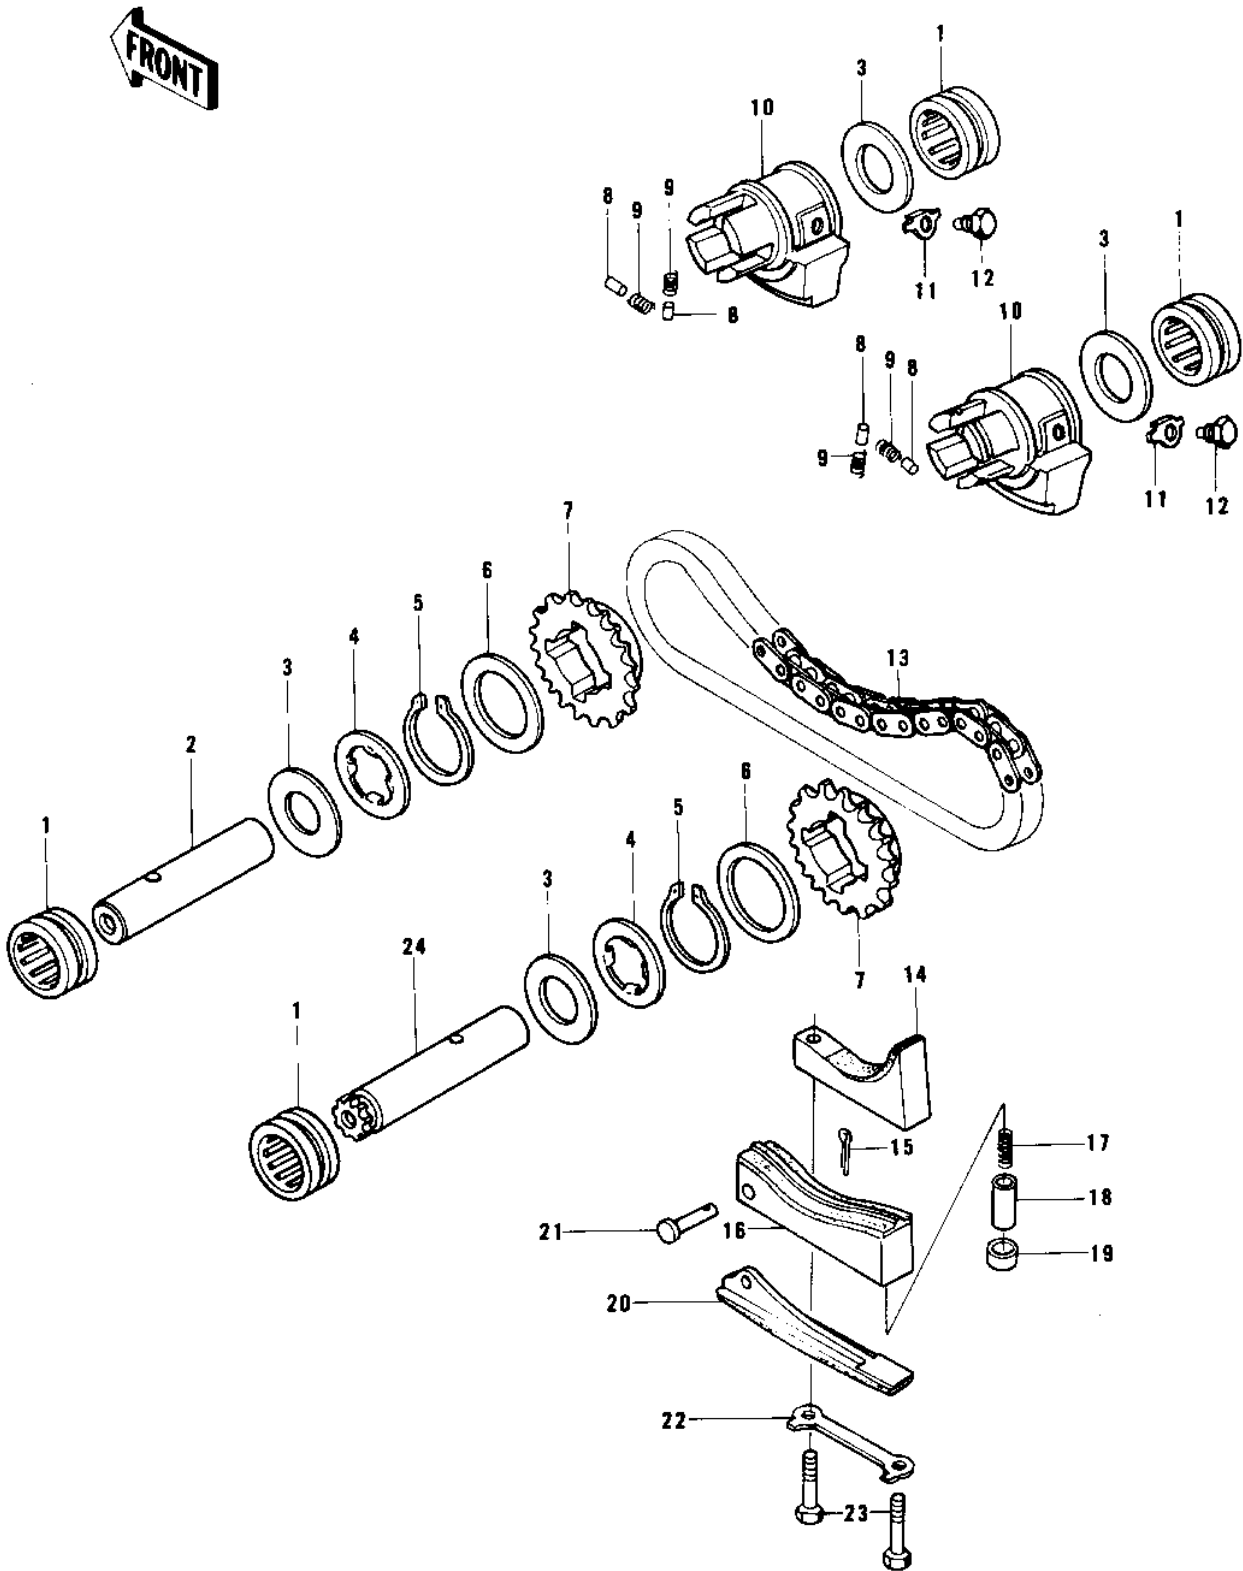

# 1979 KZ750-B4 PARTS DIAGRAM

## BALANCER

## 1979 KZ750-B4 PARTS LIST

### BALANCER

ITEM NAME	PART NUMBER	QUANTITY
BEARING,NEEDLE (Ref # 1)	92046-048	
SHAFT,BALANCER (Ref # 2)	12052-008	
WASHER,PLAIN (Ref # 3)	92022-310	
WASHER,LOCK (Ref # 4)	92024-071	
CIRCLIP, 38MM (Ref # 5)	480J3800	
WASHER,PLAIN (Ref # 6)	92022-316	
SPROCKET,BALANCER (Ref # 7)	12046-008	
PIN,DOWEL (Ref # 8)	92122-005	
SPRING,BALANCER (Ref # 9)	92081-142	
BALANCER (Ref # 10)	13041-005	
WASHER LOCK 10MM (Ref # 11)	92031-001	
PIN SELECT FORK GUIDE (Ref # 12)	92043-016	
CHAIN,BALANCER (Ref # 13)	21070-009	
SLIPPER,CAM CHAIN (Ref # 14)	12053-022	
PIN COTTER 1.6X15 (Ref # 15)	550D1615	
SLIPPER,CAM CHAIN (Ref # 16)	12053-013	
SPRING (Ref # 17)	92081-146	
PIN,SLIPPER (Ref # 18)	92043-122	
BUSHING,SLIPPER (Ref # 19)	92028-185	
SLIPPER,CAM CHAIN (Ref # 20)	12053-014	
PIN (Ref # 21)	92043-120	
WASHER,LOCK (Ref # 22)	92031-016	
BOLT,6X55 (Ref # 23)	110G0655	
SHAFT BALANCER W-GEAR (Ref # 24)	12052-007	