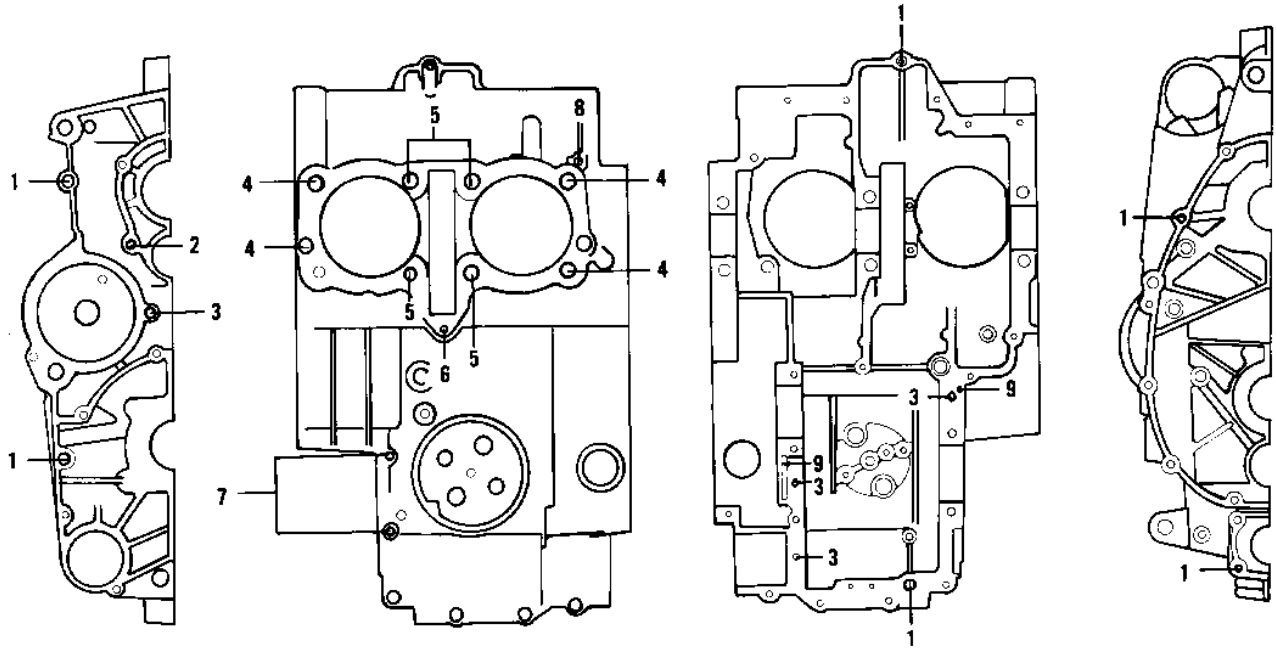

# 1979 KZ750-B4 PARTS DIAGRAM

## CRANKCASE BOLT & STUD PATTERN

Upper Case

Lower Case

# 1979 KZ750-B4 PARTS LIST

## CRANKCASE BOLT & STUD PATTERN

ITEM NAME	PART NUMBER	QUANTITY
PIN,DOWEL,10X8.2X14 (Ref # 1)	92043-1037	
PIN-DOWEL (Ref # 2)	92042-007	
PIN DOWEL 6MM (Ref # 3)	92042-016	
STUD,10X158 (Ref # 4)	92004-1003	
STUD,10X158 (Ref # 4)	92004-1003	
STUD,10X190 (Ref # 5)	92004-1002	
STUD,10X190 (Ref # 5)	92004-1002	
STUD (Ref # 6)	92004-059	
BOLT,HEX HEAD,6X54 (Ref # 7)	92003-110	
BOLT,6X105 (Ref # 8)	92003-194	
NOZZLE,OIL BIAS (Ref # 9)	92062-011	
BOLT,10X115 (Ref # 10)	92003-187	
CLAMP,WIRING HARNESS (Ref # 11)	21126-008	
BOLT-FLANGED,6X95 (Ref # 12)	130G0695	
BOLT-FLANGED,6X70 (Ref # 13)	130G0670	
BOLT,HEX HEAD,6X41 (Ref # 14)	92003-109	