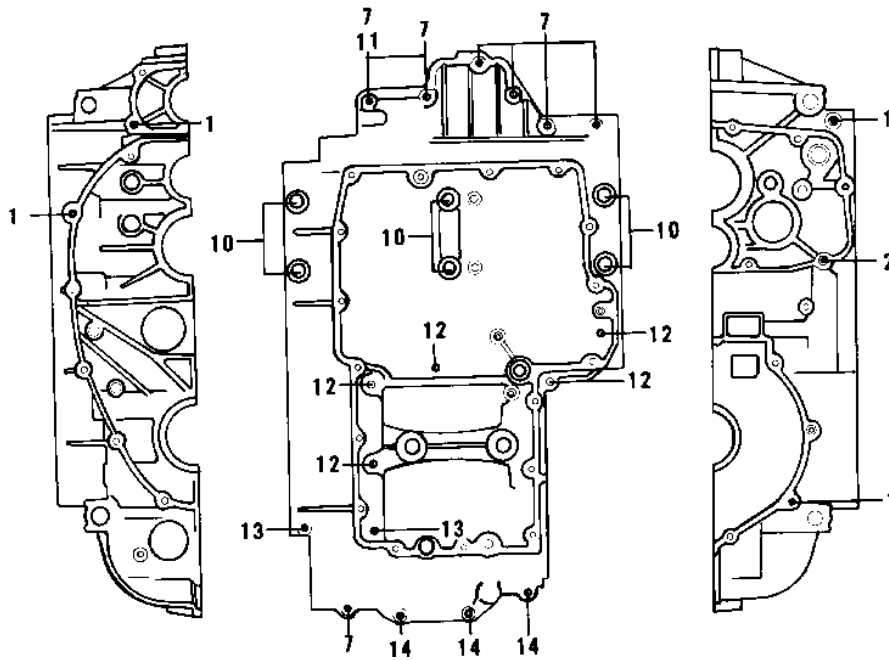

# 1979 KZ750-B4 PARTS DIAGRAM

## CRANKCASE BOLT & STUD PATTERN

Upper Case

Lower Case

# 1979 KZ750-B4 PARTS LIST

## CRANKCASE BOLT & STUD PATTERN

ITEM NAME	PART NUMBER	QUANTITY
PIN,DOWEL,10X8.2X14 (Ref # 1)	92043-1037	
PIN-DOWEL (Ref # 2)	92042-007	
PIN DOWEL 6MM (Ref # 3)	92042-016	
STUD,10X158 (Ref # 4)	92004-1003	
STUD,10X158 (Ref # 4)	92004-1003	
STUD,10X190 (Ref # 5)	92004-1002	
STUD,10X190 (Ref # 5)	92004-1002	
STUD (Ref # 6)	92004-059	
BOLT,HEX HEAD,6X54 (Ref # 7)	92003-110	
BOLT,6X105 (Ref # 8)	92003-194	
NOZZLE,OIL BIAS (Ref # 9)	92062-011	
BOLT,10X115 (Ref # 10)	92003-187	
CLAMP,WIRING HARNESS (Ref # 11)	21126-008	
BOLT-FLANGED,6X95 (Ref # 12)	130G0695	
BOLT-FLANGED,6X70 (Ref # 13)	130G0670	
BOLT,HEX HEAD,6X41 (Ref # 14)	92003-109	