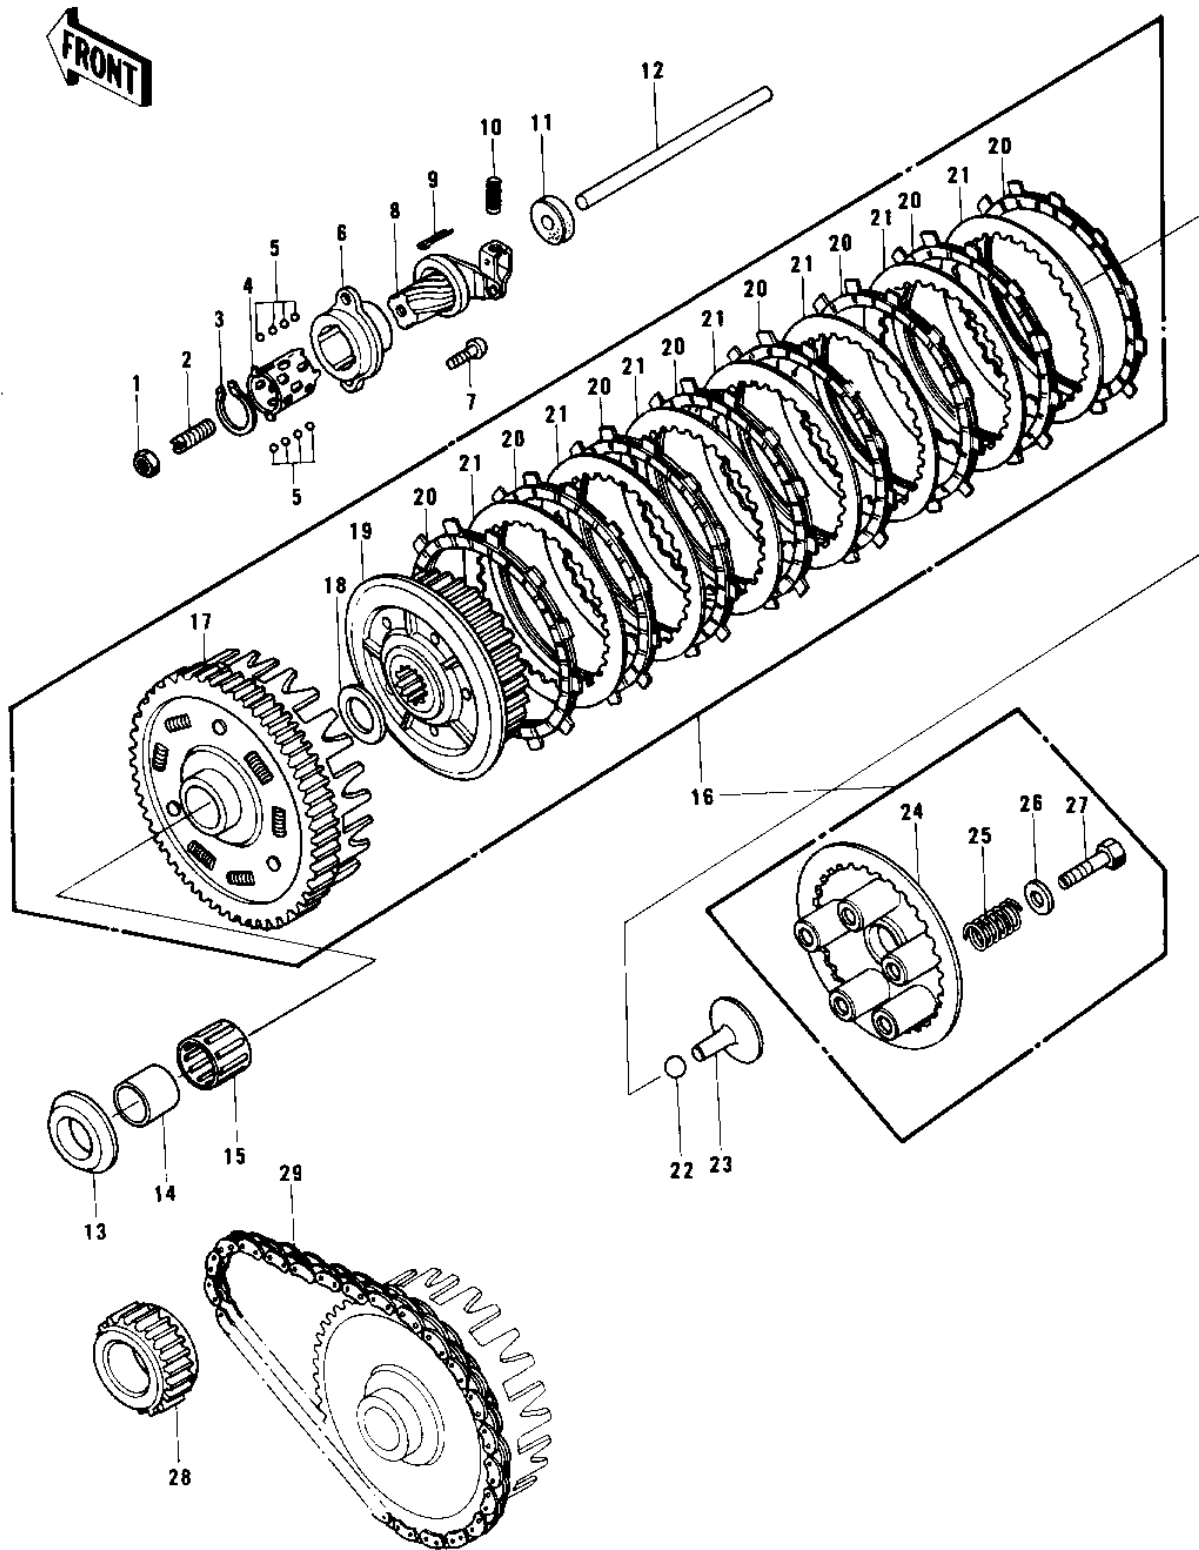

1978 KZ750-B3 PARTS DIAGRAM

CLUTCH

F
—

1978 KZ750-B3 PARTS LIST

CLUTCH

ITEM NAME	PART NUMBER	QUANTITY
NUT 8MM (Ref # 1)	318B0800	
SCREW,SLOTTED,8X25 (Ref # 2)	92014-014	
CIRCLIP 15MM (Ref # 3)	480J1500	
RETAINER (Ref # 4)	13197-004	
BALL,STEEL,1/8" (Ref # 5)	600A0400	
OUTER,CLUTCH RELEASE (Ref # 6)	13118-011	
SCREW PAN HEAD 6X16 (Ref # 7)	220B0616	
INNER,CLUTCH RELEASE (Ref # 8)	13102-019	
PIN COTTER 1.6X15 (Ref # 9)	550D1615	
UNAVAILABLE IN PRICE BOOK (Ref # 10)	92081-1069	
OIL SEAL,TC7187 (Ref # 11)	92050-048	
ROD,CLUTCH PUSH (Ref # 12)	13116-035	
ROD,CLUTCH PUSH (Ref # 12)	13116-035	
SPACER (Ref # 13)	92026-123	
SPACER (Ref # 13)	92026-123	
SPACER (Ref # 13)	92026-123	
SPACER (Ref # 13)	92026-123	
SPACER (Ref # 13)	92026-123	
BUSHING,CLUTCH (Ref # 14)	92028-178	
BEARING,KTV323723 (Ref # 15)	92046-028	
CLUTCH-ASSY (Ref # 16)	13081-1006	
CLUTCH-ASSY (Ref # 16)	13081-1006	
HOUSING,CLUTCH (Ref # 17)	13095-050	
WASHER TH 25.5X47X2.5 (Ref # 18)	92026-022	
HUB,CLUTCH (Ref # 19)	13087-042	
PLATE,CLUTCH FRICTION (Ref # 20)	13088-040	
PLATE,CLUTCH STEEL (Ref # 21)	13089-027	
BALL STEEL 3/8" (Ref # 22)	600A1200	
PUSHER,CLUTCH SPRG PL (Ref # 23)	13116-022	

1978 KZ750-B3 PARTS LIST

CLUTCH

ITEM NAME	PART NUMBER	QUANTITY
PLATE,CLUTCH SPRING (Ref # 24)	13187-008	
SPRING,CLUTCH (Ref # 25)	92081-1033	
SPRING,CLUTCH (Ref # 25)	92081-1033	
HOLDER,CLUTCH SPRING (Ref # 26)	13091-011	
BOLT-UPSET (Ref # 27)	112G0618	
BOLT,CLUTCH SPR FITT (Ref # 27)	92001-1066	
GEAR,PRIMARY (Ref # 28)	13121-034	
CHAIN,PRIMARY (Ref # 29)	13122-008	