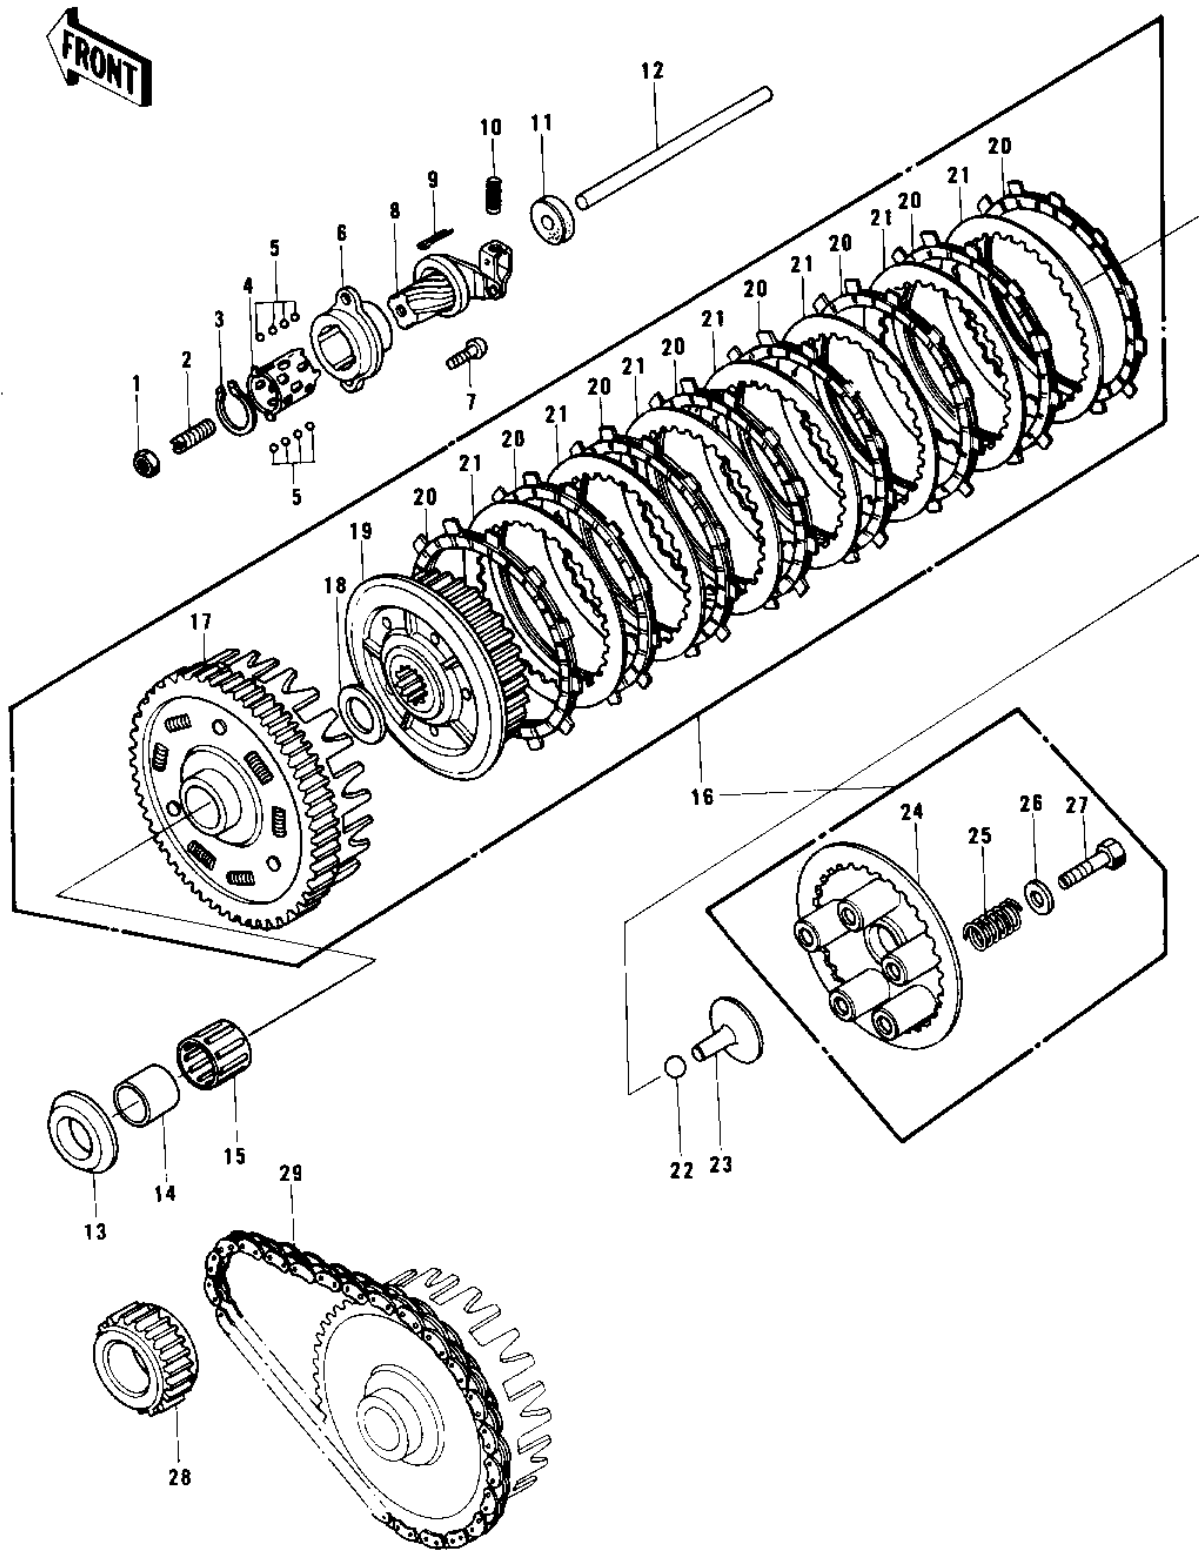

1979 KZ750-B4 PARTS DIAGRAM

CLUTCH

F
—

1979 KZ750-B4 PARTS LIST

CLUTCH

ITEM NAME	PART NUMBER	QUANTITY
NUT 8MM (Ref # 1)	318B0800	
SCREW,SLOTTED,8X25 (Ref # 2)	92014-014	
CIRCLIP 15MM (Ref # 3)	480J1500	
RETAINER (Ref # 4)	13197-004	
BALL,STEEL,1/8" (Ref # 5)	600A0400	
OUTER,CLUTCH RELEASE (Ref # 6)	13118-011	
SCREW PAN HEAD 6X16 (Ref # 7)	220B0616	
INNER,CLUTCH RELEASE (Ref # 8)	13102-019	
PIN COTTER 1.6X15 (Ref # 9)	550D1615	
UNAVAILABLE IN PRICE BOOK (Ref # 10)	92081-1069	
OIL SEAL,TC7187 (Ref # 11)	92050-048	
ROD,CLUTCH PUSH (Ref # 12)	13116-035	
ROD,CLUTCH PUSH (Ref # 12)	13116-035	
SPACER (Ref # 13)	92026-123	
SPACER (Ref # 13)	92026-123	
SPACER (Ref # 13)	92026-123	
SPACER (Ref # 13)	92026-123	
SPACER (Ref # 13)	92026-123	
BUSHING,CLUTCH (Ref # 14)	92028-178	
BEARING,KTV323723 (Ref # 15)	92046-028	
CLUTCH-ASSY (Ref # 16)	13081-1006	
CLUTCH-ASSY (Ref # 16)	13081-1006	
HOUSING,CLUTCH (Ref # 17)	13095-050	
WASHER TH 25.5X47X2.5 (Ref # 18)	92026-022	
HUB,CLUTCH (Ref # 19)	13087-042	
PLATE,CLUTCH FRICTION (Ref # 20)	13088-040	
PLATE,CLUTCH STEEL (Ref # 21)	13089-027	
BALL STEEL 3/8" (Ref # 22)	600A1200	
PUSHER,CLUTCH SPRG PL (Ref # 23)	13116-022	

1979 KZ750-B4 PARTS LIST

CLUTCH

ITEM NAME	PART NUMBER	QUANTITY
PLATE,CLUTCH SPRING (Ref # 24)	13187-008	
SPRING,CLUTCH (Ref # 25)	92081-1033	
SPRING,CLUTCH (Ref # 25)	92081-1033	
HOLDER,CLUTCH SPRING (Ref # 26)	13091-011	
BOLT-UPSET (Ref # 27)	112G0618	
BOLT,CLUTCH SPR FITT (Ref # 27)	92001-1066	
GEAR,PRIMARY (Ref # 28)	13121-034	
CHAIN,PRIMARY (Ref # 29)	13122-008	