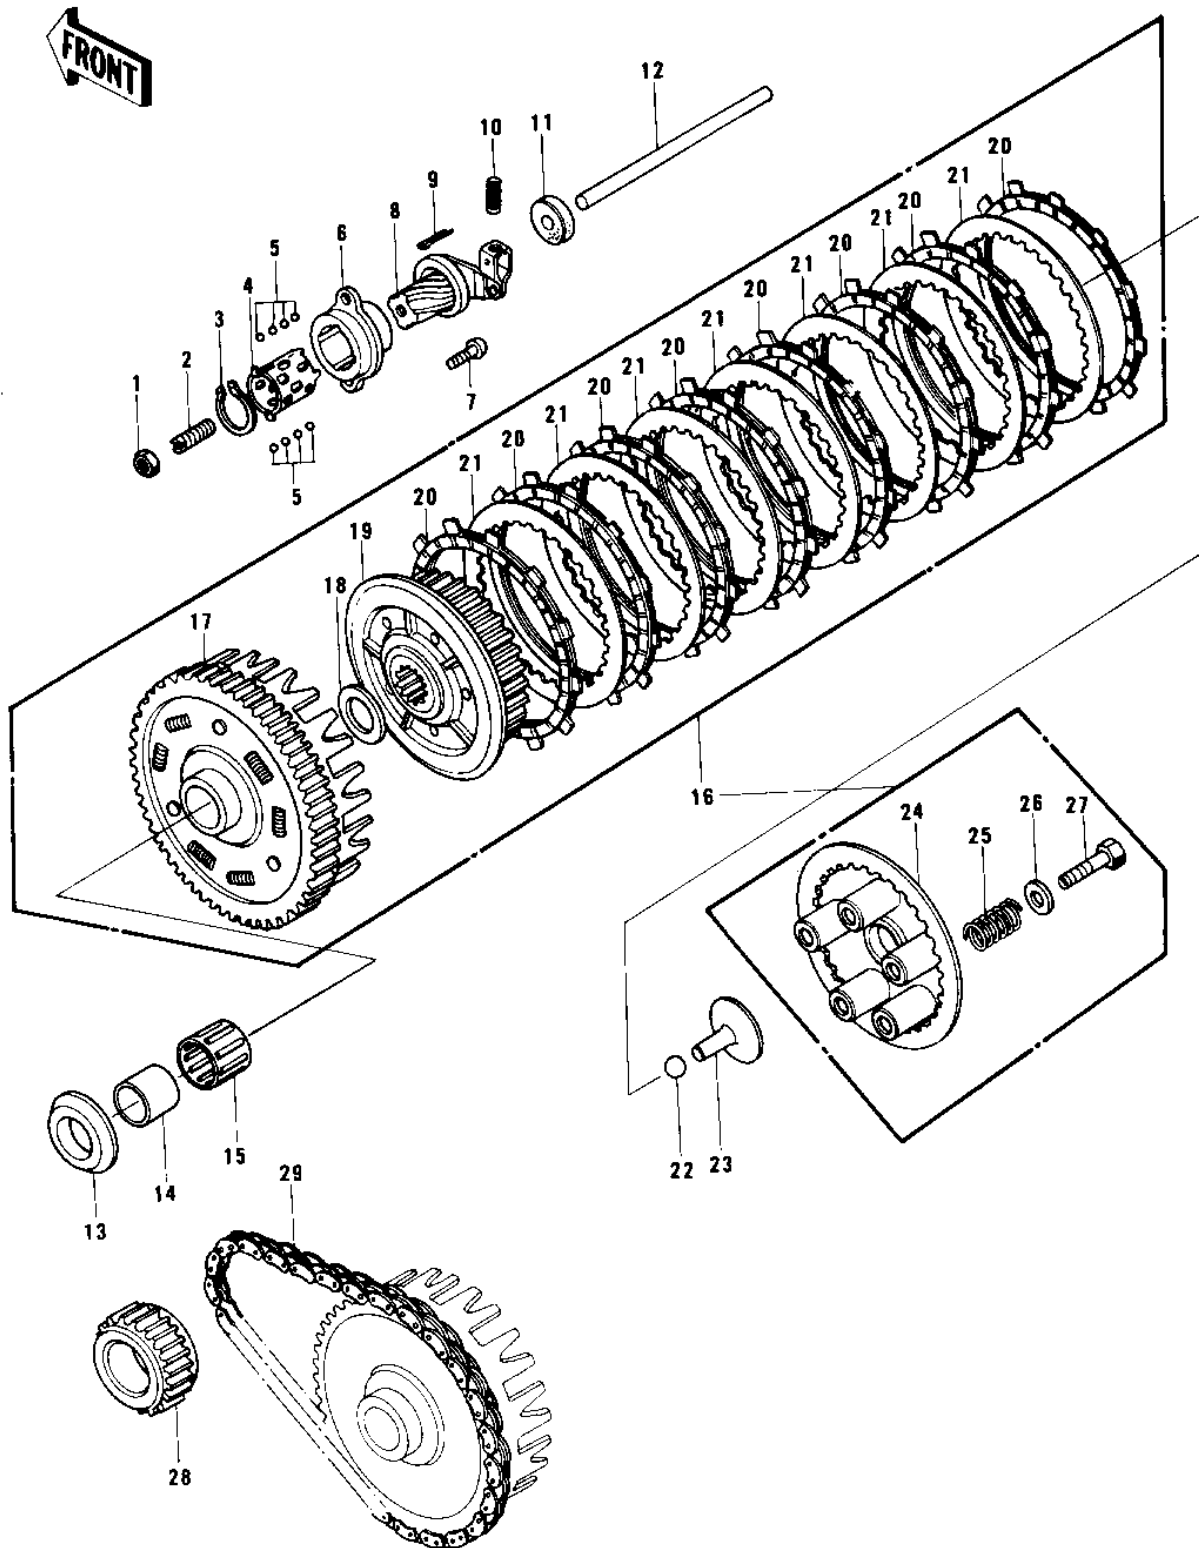

# 1979 KZ750-B4 PARTS DIAGRAM

CLUTCH

F  
—

# 1979 KZ750-B4 PARTS LIST

## CLUTCH

ITEM NAME	PART NUMBER	QUANTITY
NUT 8MM (Ref # 1)	318B0800	
SCREW,SLOTTED,8X25 (Ref # 2)	92014-014	
CIRCLIP 15MM (Ref # 3)	480J1500	
RETAINER (Ref # 4)	13197-004	
BALL,STEEL,1/8" (Ref # 5)	600A0400	
OUTER,CLUTCH RELEASE (Ref # 6)	13118-011	
SCREW PAN HEAD 6X16 (Ref # 7)	220B0616	
INNER,CLUTCH RELEASE (Ref # 8)	13102-019	
PIN COTTER 1.6X15 (Ref # 9)	550D1615	
UNAVAILABLE IN PRICE BOOK (Ref # 10)	92081-1069	
OIL SEAL,TC7187 (Ref # 11)	92050-048	
ROD,CLUTCH PUSH (Ref # 12)	13116-035	
ROD,CLUTCH PUSH (Ref # 12)	13116-035	
SPACER (Ref # 13)	92026-123	
SPACER (Ref # 13)	92026-123	
SPACER (Ref # 13)	92026-123	
SPACER (Ref # 13)	92026-123	
SPACER (Ref # 13)	92026-123	
BUSHING,CLUTCH (Ref # 14)	92028-178	
BEARING,KTV323723 (Ref # 15)	92046-028	
CLUTCH-ASSY (Ref # 16)	13081-1006	
CLUTCH-ASSY (Ref # 16)	13081-1006	
HOUSING,CLUTCH (Ref # 17)	13095-050	
WASHER TH 25.5X47X2.5 (Ref # 18)	92026-022	
HUB,CLUTCH (Ref # 19)	13087-042	
PLATE,CLUTCH FRICTION (Ref # 20)	13088-040	
PLATE,CLUTCH STEEL (Ref # 21)	13089-027	
BALL STEEL 3/8" (Ref # 22)	600A1200	
PUSHER,CLUTCH SPRG PL (Ref # 23)	13116-022	

## CLUTCH

ITEM NAME	PART NUMBER	QUANTITY
PLATE,CLUTCH SPRING (Ref # 24)	13187-008	
SPRING,CLUTCH (Ref # 25)	92081-1033	
SPRING,CLUTCH (Ref # 25)	92081-1033	
HOLDER,CLUTCH SPRING (Ref # 26)	13091-011	
BOLT-UPSET (Ref # 27)	112G0618	
BOLT,CLUTCH SPR FITT (Ref # 27)	92001-1066	
GEAR,PRIMARY (Ref # 28)	13121-034	
CHAIN,PRIMARY (Ref # 29)	13122-008	