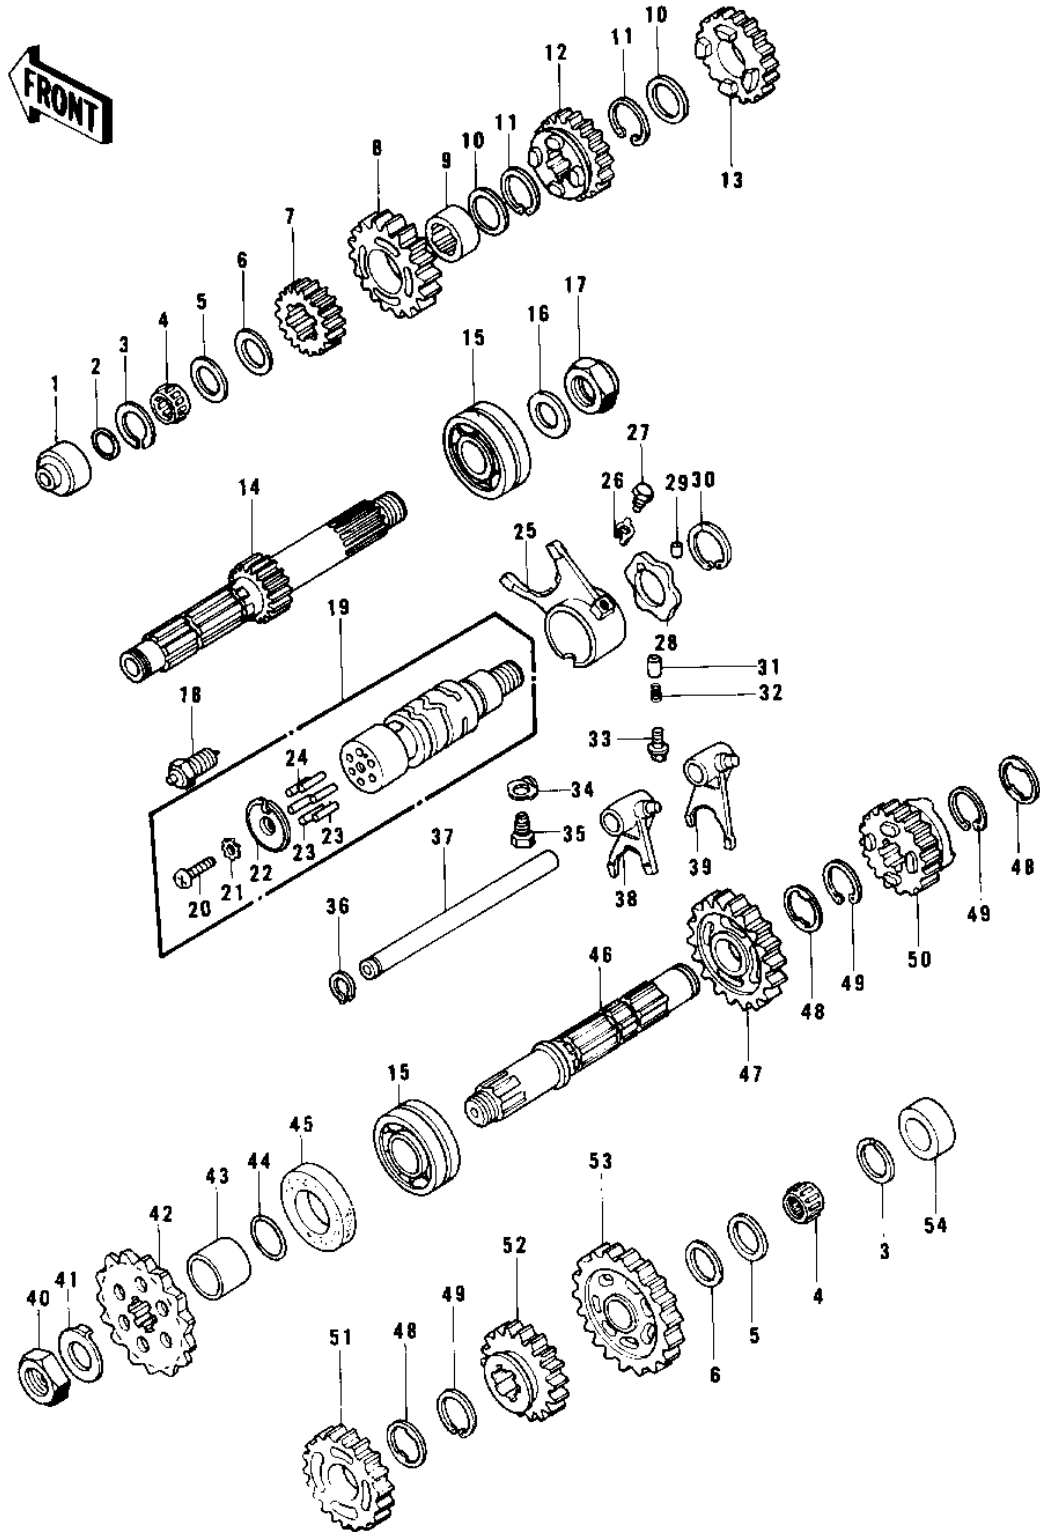

1978 KZ750-B3 PARTS DIAGRAM

TRANSMISSION (KZ750-B1/B2)

KZ750-B

1978 KZ750-B3 PARTS LIST

TRANSMISSION (KZ750-B1/B2)

ITEM NAME	PART NUMBER	QUANTITY
BUSHING,DRIVE SHAFT (Ref # 1)	92028-179	
"O" RING,7MM (Ref # 2)	670B1507	
CIRCLIP (Ref # 3)	92033-015	
BEARING,VS20/14A (Ref # 4)	92046-1030	
WASHER THRUST (Ref # 5)	92022-112	
WASHER THRUST (Ref # 6)	92022-113	
2ND GEAR,DRIVE (Ref # 7)	13130-041	
TOP GEAR,DRIVE (Ref # 8)	13136-060	
BUSHING,DRV SHFT TOP (Ref # 9)	92028-1007	
WASHER PLAIN (Ref # 10)	92022-161	
CIRCLIP (Ref # 11)	92033-026	
3RD GEAR,DRIVE (Ref # 12)	13132-044	
4TH GEAR,DRIVE (Ref # 13)	13134-029	
SHAFT,DRIVE (Ref # 14)	13127-051	
BEARING,BALL (Ref # 15)	92045-035	
WASHER (Ref # 16)	92125-002	
NUT,20MM (Ref # 17)	92015-1555	
SWITCH,NEUTRAL (Ref # 18)	13151-5002	
SWITCH,NEUTRAL (Ref # 18)	13151-5002	
DRUM ASSY,GEAR SHIFT (Ref # 19)	13239-021	
SCREW PAN HEAD 6X14 (Ref # 20)	220B0614	
WASHER LOCK 6MM (Ref # 21)	464G0600	
HOLDER,SHIFT DRUM PIN (Ref # 22)	13142-018	
PIN,GEAR CHNGE DRUM (Ref # 23)	92042-030	
PIN GEAR CHANGE DRUM (Ref # 24)	92042-014	
SHIFT FORK,4TH&TOP (Ref # 25)	13140-071	
WASHER LOCK 10MM (Ref # 26)	92031-001	
PIN SELECT FORK GUIDE (Ref # 27)	92043-016	
CAM-CHANGE DRUM (Ref # 28)	13145-1058	