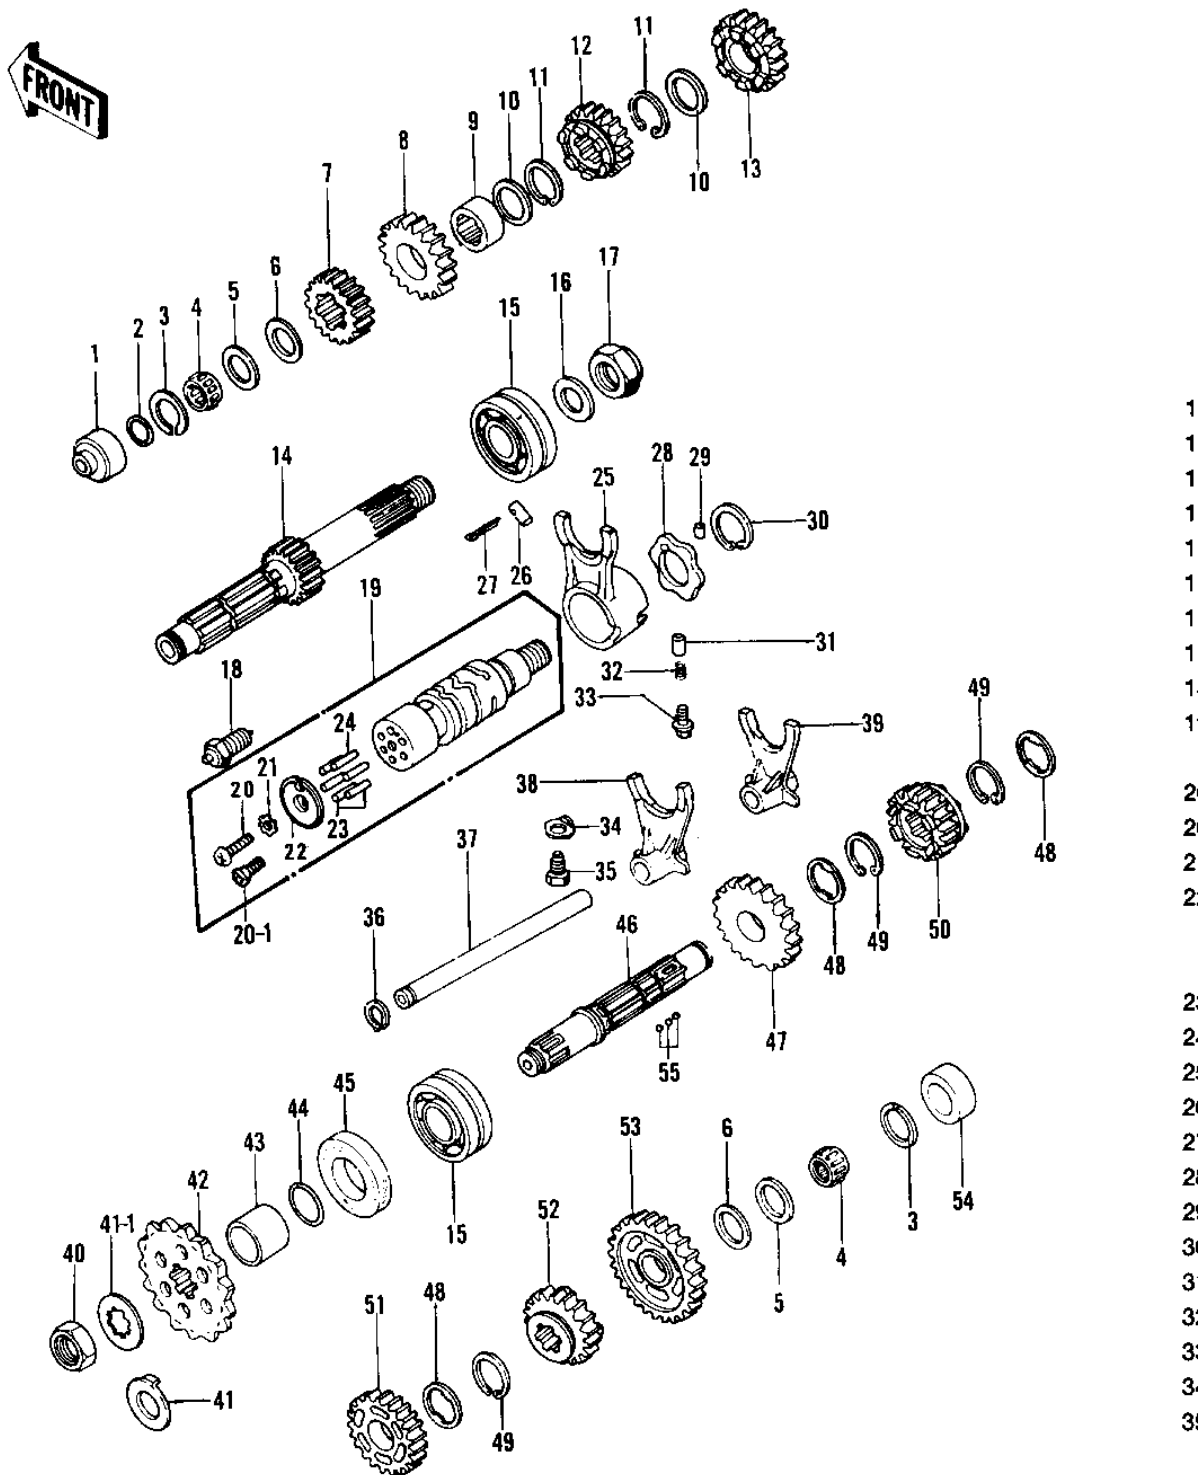

1977 KZ750-B2 PARTS DIAGRAM

TRANSMISSION (KZ750-B3/B4)

Ref.

KZ750-I