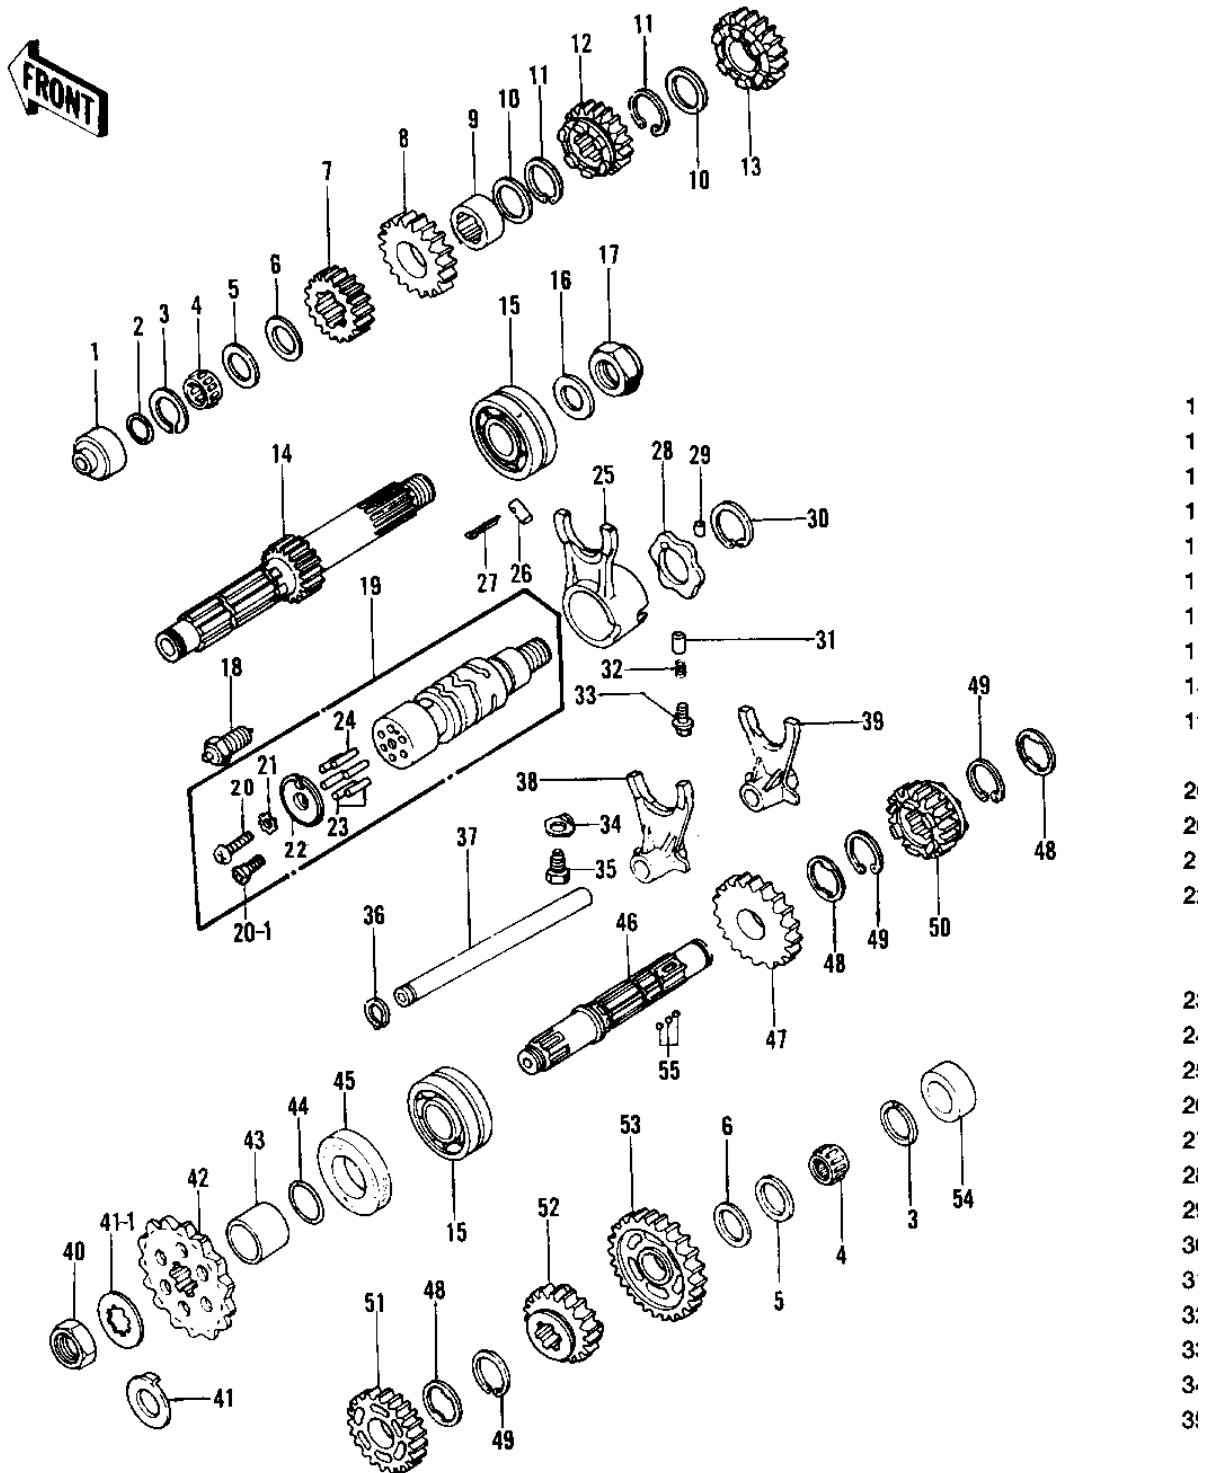

1979 KZ750-B4 PARTS DIAGRAM

TRANSMISSION (KZ750-B3/B4)

Ref.

KZ750-I