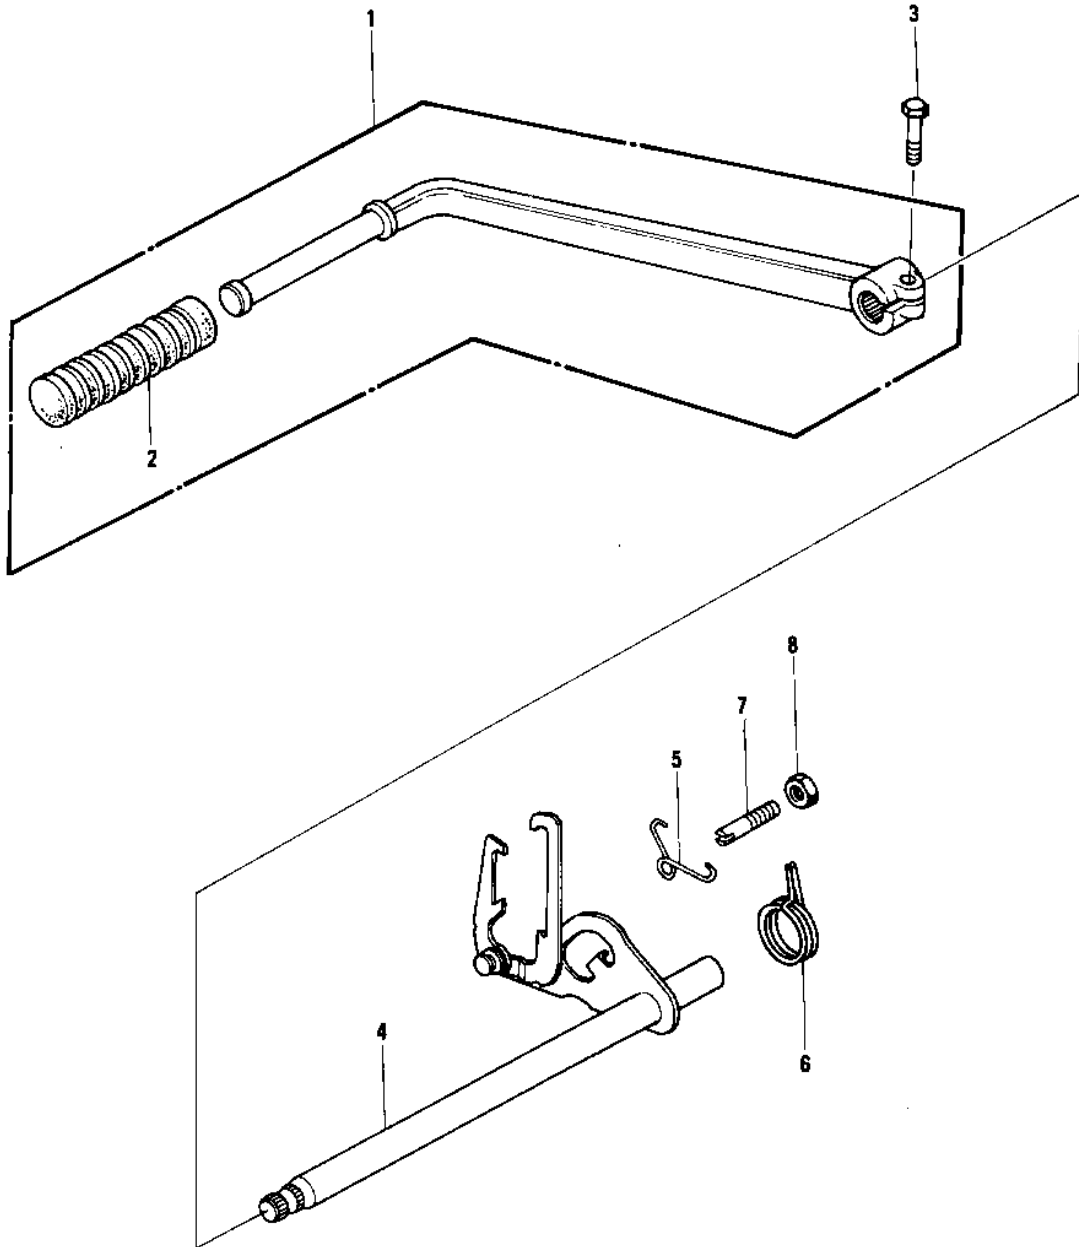

1979 KZ750-B4 PARTS DIAGRAM

GEAR CHANGE MECHANISM

1C

1979 KZ750-B4 PARTS LIST

GEAR CHANGE MECHANISM

ITEM NAME	PART NUMBER	QUANTITY
PEDAL ASSY,GEAR CHANG (Ref # 1)	13242-006	
LEVER-ASSY-CHANGE (Ref # 1)	13242-1100	
RUBBER CHANGE PEDAL (Ref # 2)	13157-004	
DAMPER,CHANGE PEDAL (Ref # 2)	92160-1036	
BOLT-UPSET (Ref # 3)	112N0620	
LEVER ASSY,GEAR SFT (Ref # 4)	13161-042	
SPRING,KICK PAWL (Ref # 5)	92083-018	
SPRING,CHG PEDL RTRN (Ref # 6)	92083-028	
BOLT,RETURN SPRING (Ref # 7)	92001-1401	
PIN CHANGE PEDAL SPRG (Ref # 7)	92043-057	
NUT 8MM (Ref # 8)	312B0800	