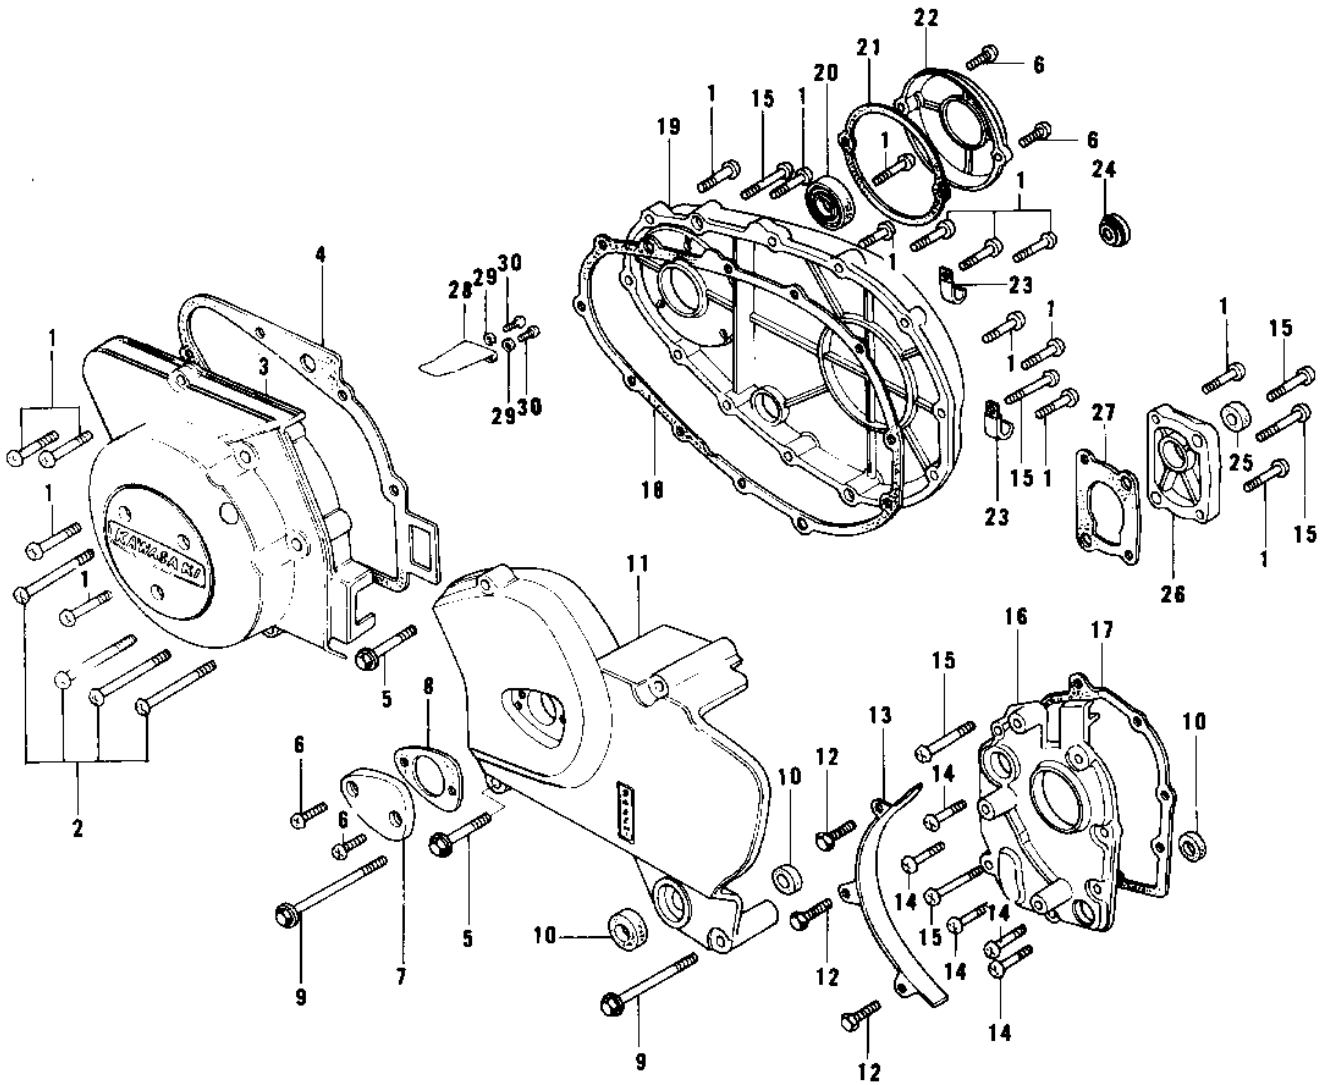

# 1979 KZ750-B4 PARTS DIAGRAM

## ENGINE COVERS

## ENGINE COVERS

ITEM NAME	PART NUMBER	QUANTITY
SCREW PAN HEAD 6X30 (Ref # 1)	220B0630	
SCREW PAN HEAD 6X60 (Ref # 2)	220B0660	
COVER,L.H ENGINE (Ref # 3)	14031-092-80	
COVER,GENERATOR (Ref # 3)	14031-1044	
GASKET,GENERATOR COVE (Ref # 4)	11009-1328	
GASKET,GENERATOR COVE (Ref # 4)	11009-1328	
BOLT, HEX HEAD, 6X34 (Ref # 5)	92003-159	
SCREW PAN HEAD 6X18 (Ref # 6)	220B0618	
CAP,CLUTCH ADJUST (Ref # 7)	14028-008-2H	
GASKET,CLUTCH ADJUST (Ref # 8)	14049-007	
BOLT-FLANGED,6X95 (Ref # 9)	130G0695	
BOLT-FLANGED,6X95 (Ref # 9)	130G0695	
OIL SEAL,TB13225.5 (Ref # 10)	92051-005	
COVER,ENGINE SPROCKET (Ref # 11)	14026-032-80	
BOLT-UPSET 6X14 (Ref # 12)	112B0614	
UNAVAILABLE IN PRICE BOOK (Ref # 13)	120531006	
GUIDE,CHAIN (Ref # 13)	12053-1006	
SCREW PAN HEAD 6X22 (Ref # 14)	220B0622	
SCREW PAN HEAD 6X40 (Ref # 15)	220B0640	
COVER,MISSION (Ref # 16)	14024-011	
GASKET,TRANSMISSION C (Ref # 17)	11060-1056	
GASKET,TRANSMISSION C (Ref # 17)	11060-1056	
GASKET,R.H ENGINE COV (Ref # 18)	14046-033	
COVER,CLUTCH (Ref # 19)	14032-1031	
COVER,CLUTCH (Ref # 19)	14032-1031	
OIL SEAL,R.H CRNKSFT (Ref # 20)	92050-065	
GASKET,BREAKER COVER (Ref # 21)	14050-010	
COVERBRK POINT,BUFF (Ref # 22)	14027-019-80	
CLAMP,WIRING HARNESS (Ref # 23)	21126-008	

## ENGINE COVERS

ITEM NAME	PART NUMBER	QUANTITY
GAUGE,OIL LEVEL (Ref # 24)	52015-004	
OIL SEAL,SC22325 (Ref # 25)	92049-1048	
COVER,KICK (Ref # 26)	14032-112-2H	
GASKET,KICK COVER (Ref # 27)	14046-034	
CLAMP,GENERATOR WIRE (Ref # 28)	92037-1122	
WASHER SPRING 5MM (Ref # 29)	461F0500	
SCREW PAN HEAD 5X12 (Ref # 30)	220B0512	