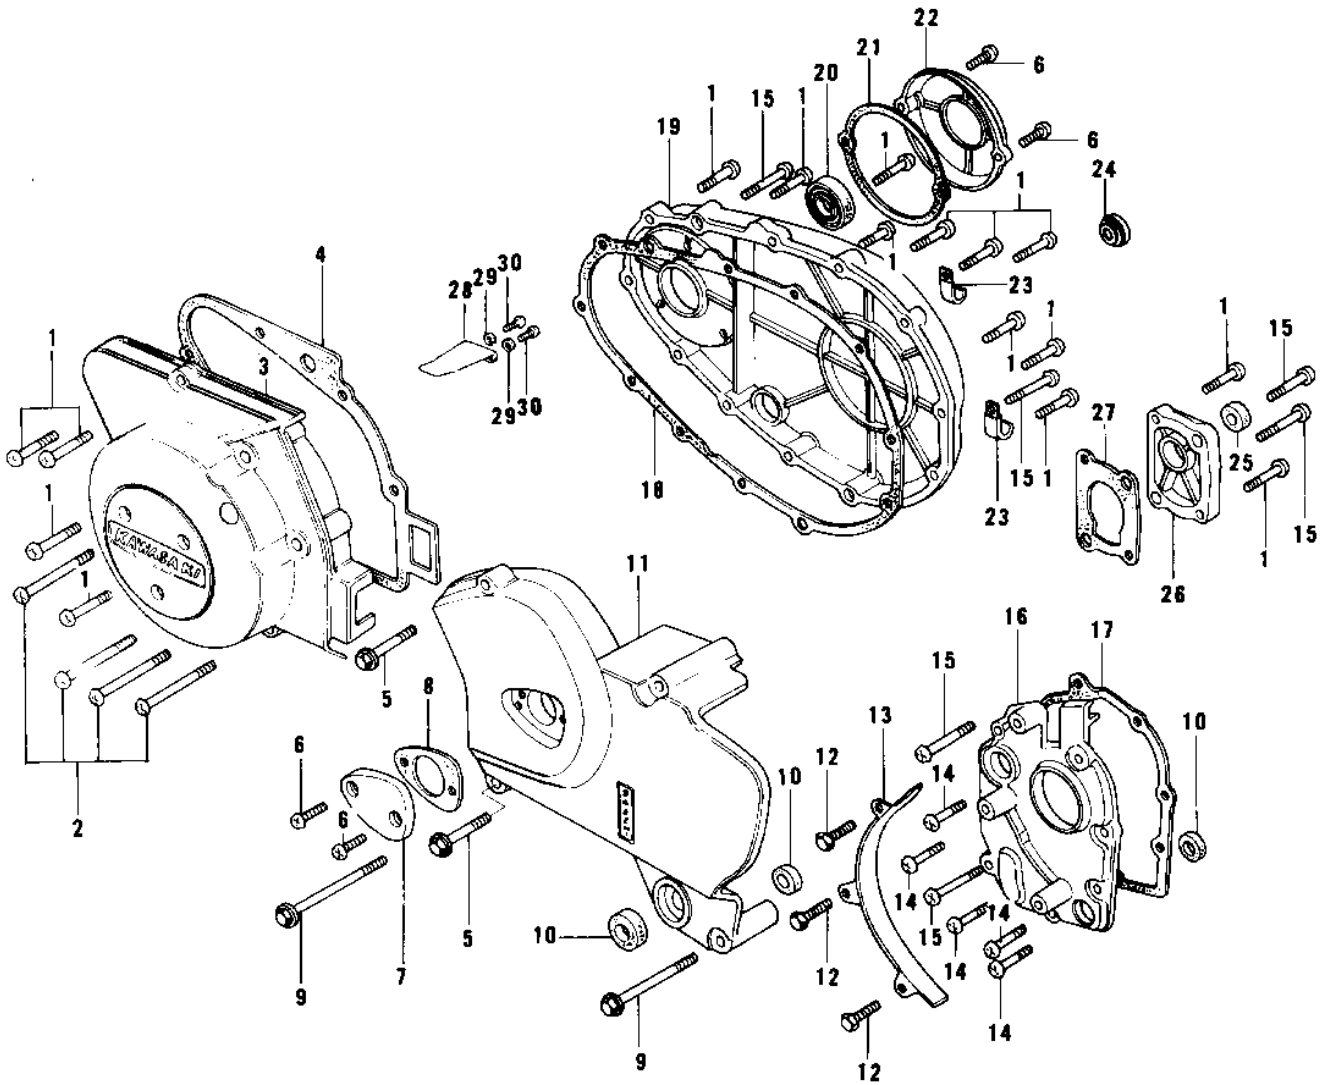

1979 KZ750-B4 PARTS DIAGRAM

ENGINE COVERS

1979 KZ750-B4 PARTS LIST

ENGINE COVERS

ITEM NAME	PART NUMBER	QUANTITY
SCREW PAN HEAD 6X30 (Ref # 1)	220B0630	
SCREW PAN HEAD 6X60 (Ref # 2)	220B0660	
COVER,L.H ENGINE (Ref # 3)	14031-092-80	
COVER,GENERATOR (Ref # 3)	14031-1044	
GASKET,GENERATOR COVE (Ref # 4)	11009-1328	
GASKET,GENERATOR COVE (Ref # 4)	11009-1328	
BOLT, HEX HEAD, 6X34 (Ref # 5)	92003-159	
SCREW PAN HEAD 6X18 (Ref # 6)	220B0618	
CAP,CLUTCH ADJUST (Ref # 7)	14028-008-2H	
GASKET,CLUTCH ADJUST (Ref # 8)	14049-007	
BOLT-FLANGED,6X95 (Ref # 9)	130G0695	
BOLT-FLANGED,6X95 (Ref # 9)	130G0695	
OIL SEAL,TB13225.5 (Ref # 10)	92051-005	
COVER,ENGINE SPROCKET (Ref # 11)	14026-032-80	
BOLT-UPSET 6X14 (Ref # 12)	112B0614	
UNAVAILABLE IN PRICE BOOK (Ref # 13)	120531006	
GUIDE,CHAIN (Ref # 13)	12053-1006	
SCREW PAN HEAD 6X22 (Ref # 14)	220B0622	
SCREW PAN HEAD 6X40 (Ref # 15)	220B0640	
COVER,MISSION (Ref # 16)	14024-011	
GASKET,TRANSMISSION C (Ref # 17)	11060-1056	
GASKET,TRANSMISSION C (Ref # 17)	11060-1056	
GASKET,R.H ENGINE COV (Ref # 18)	14046-033	
COVER,CLUTCH (Ref # 19)	14032-1031	
COVER,CLUTCH (Ref # 19)	14032-1031	
OIL SEAL,R.H CRNKSFT (Ref # 20)	92050-065	
GASKET,BREAKER COVER (Ref # 21)	14050-010	
COVERBRK POINT,BUFF (Ref # 22)	14027-019-80	
CLAMP,WIRING HARNESS (Ref # 23)	21126-008	

1979 KZ750-B4 PARTS LIST

ENGINE COVERS

ITEM NAME	PART NUMBER	QUANTITY
GAUGE,OIL LEVEL (Ref # 24)	52015-004	
OIL SEAL,SC22325 (Ref # 25)	92049-1048	
COVER,KICK (Ref # 26)	14032-112-2H	
GASKET,KICK COVER (Ref # 27)	14046-034	
CLAMP,GENERATOR WIRE (Ref # 28)	92037-1122	
WASHER SPRING 5MM (Ref # 29)	461F0500	
SCREW PAN HEAD 5X12 (Ref # 30)	220B0512	