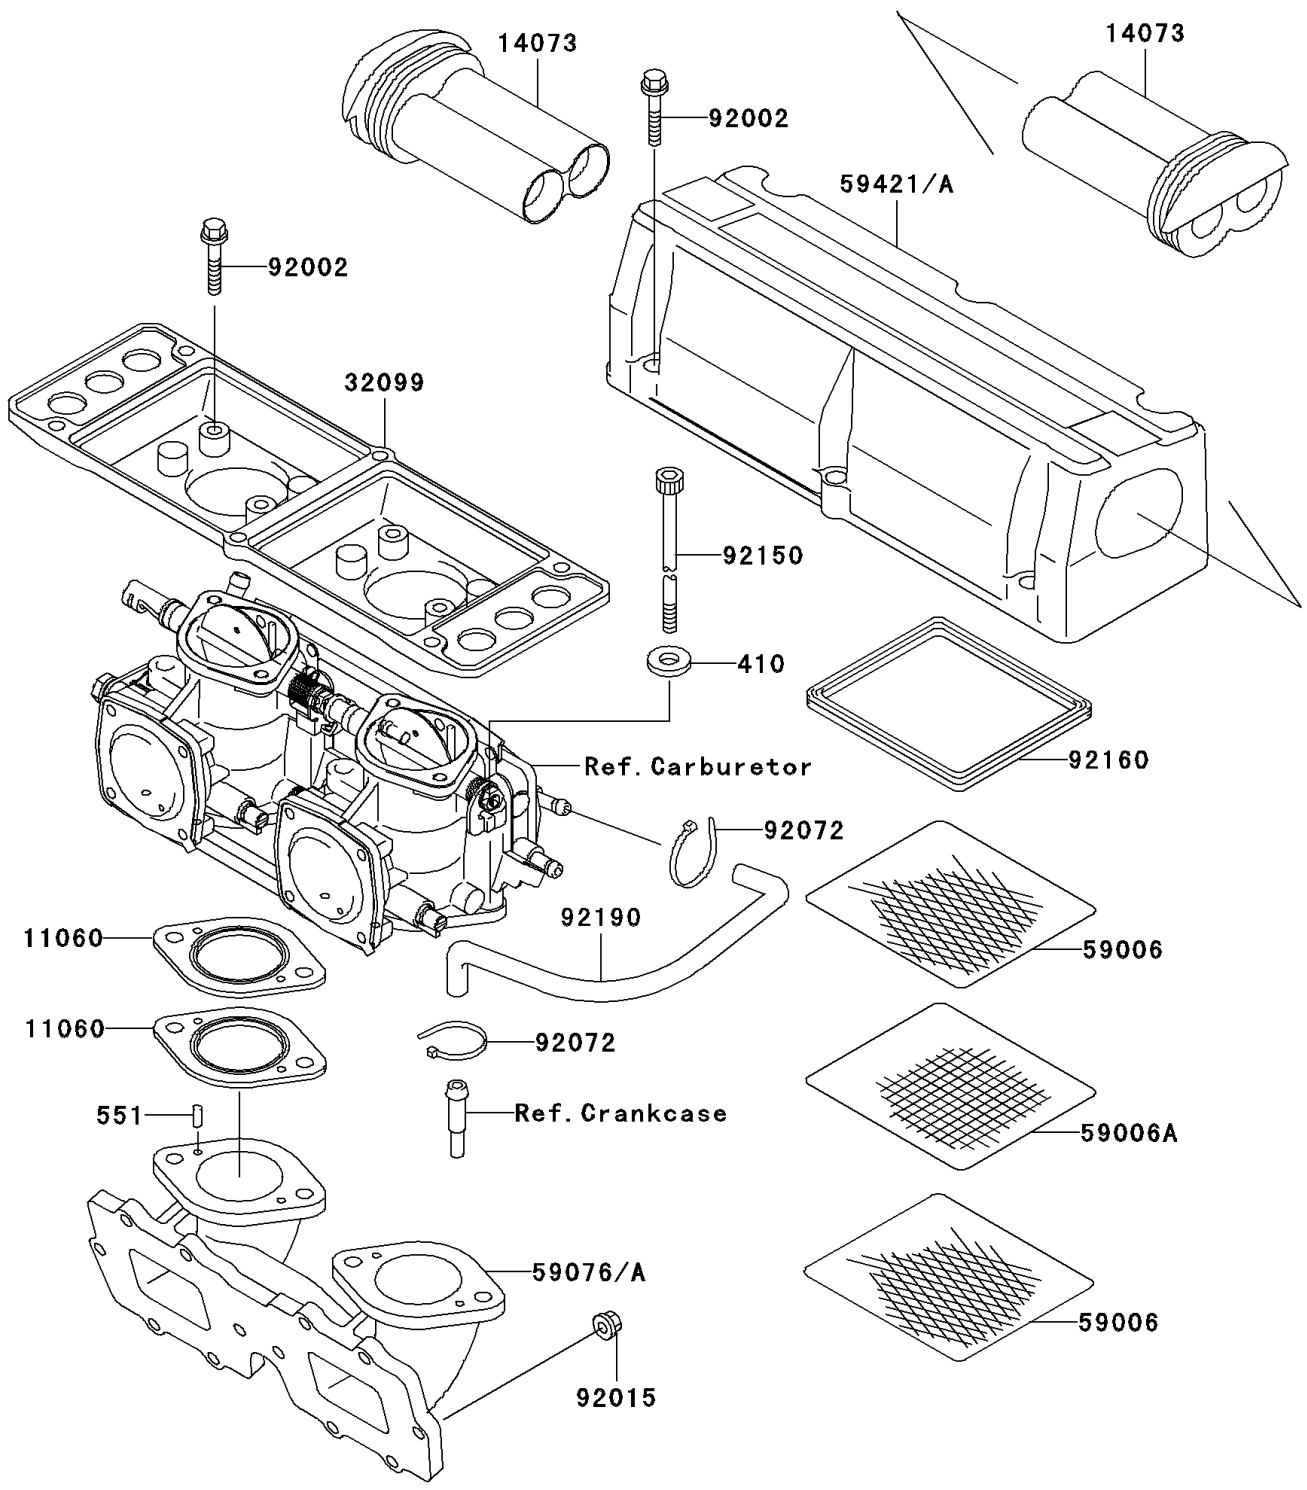

2005 800 SX-R PARTS DIAGRAM

Flame Arrester

E1614

2005 800 SX-R PARTS LIST

Flame Arrester

ITEM NAME	PART NUMBER	QUANTITY
WASHER-PLAIN-SMALL,8MM (Ref # 410)	410S0800	4
PIN-DOWEL (Ref # 551)	551R0416	4
GASKET,CARBURETOR (Ref # 11060)	11060-3761	4
DUCT (Ref # 14073)	14073-3733	2
CASE (Ref # 32099)	32099-3801	1
ARRESTER-FLAME (Ref # 59006)	59006-3707	4
ARRESTER-FLAME (Ref # 59006A)	59006-3708	2
MANIFOLD-INTAKE (Ref # 59076A)	59076-3730	1
COVER-INTAKE (Ref # 59421A)	59421-3733	1
BOLT,6X30 (Ref # 92002)	92002-3726	10
NUT,CAP,6MM (Ref # 92015)	92015-1385	12
BAND (Ref # 92072)	92072-3874	2
BOLT,SOCKET,8X85 (Ref # 92150)	92150-3852	4
DAMPER (Ref # 92160)	92160-3704	2
TUBE (Ref # 92190)	92190-3965	1