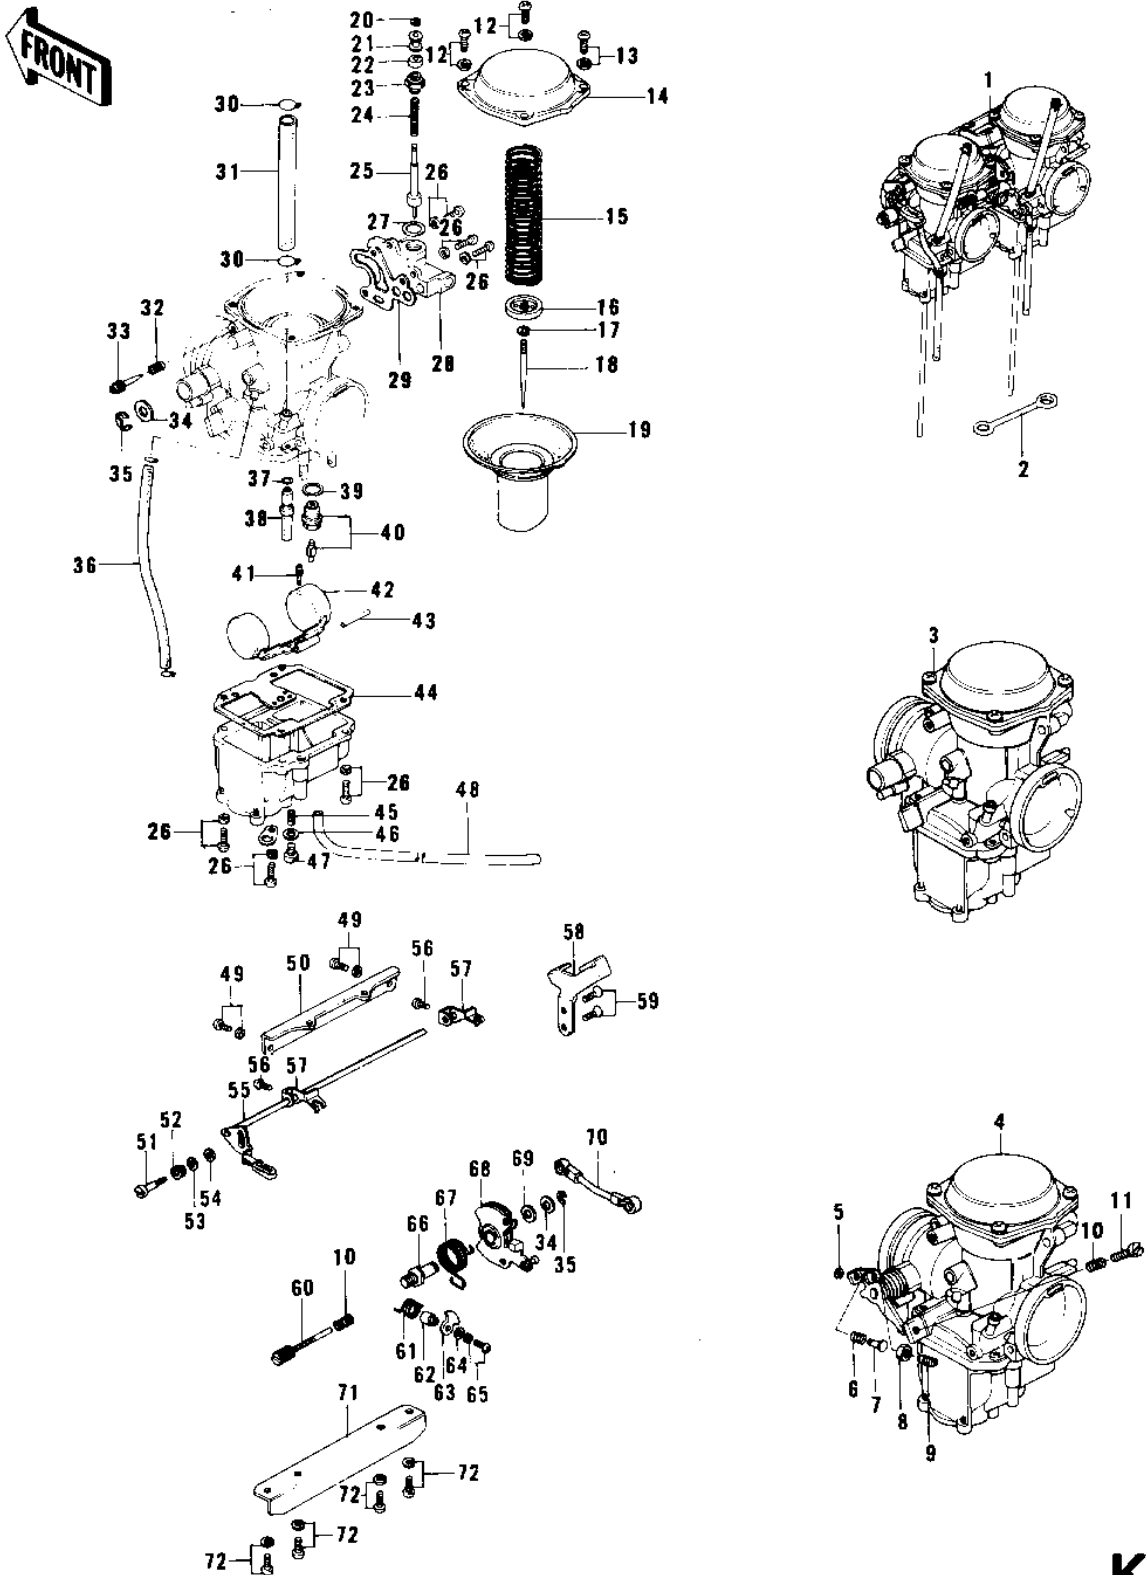

1978 KZ750-B3 PARTS DIAGRAM

CARBURETORS (KZ750-B1/B2/B3)

KZ750-