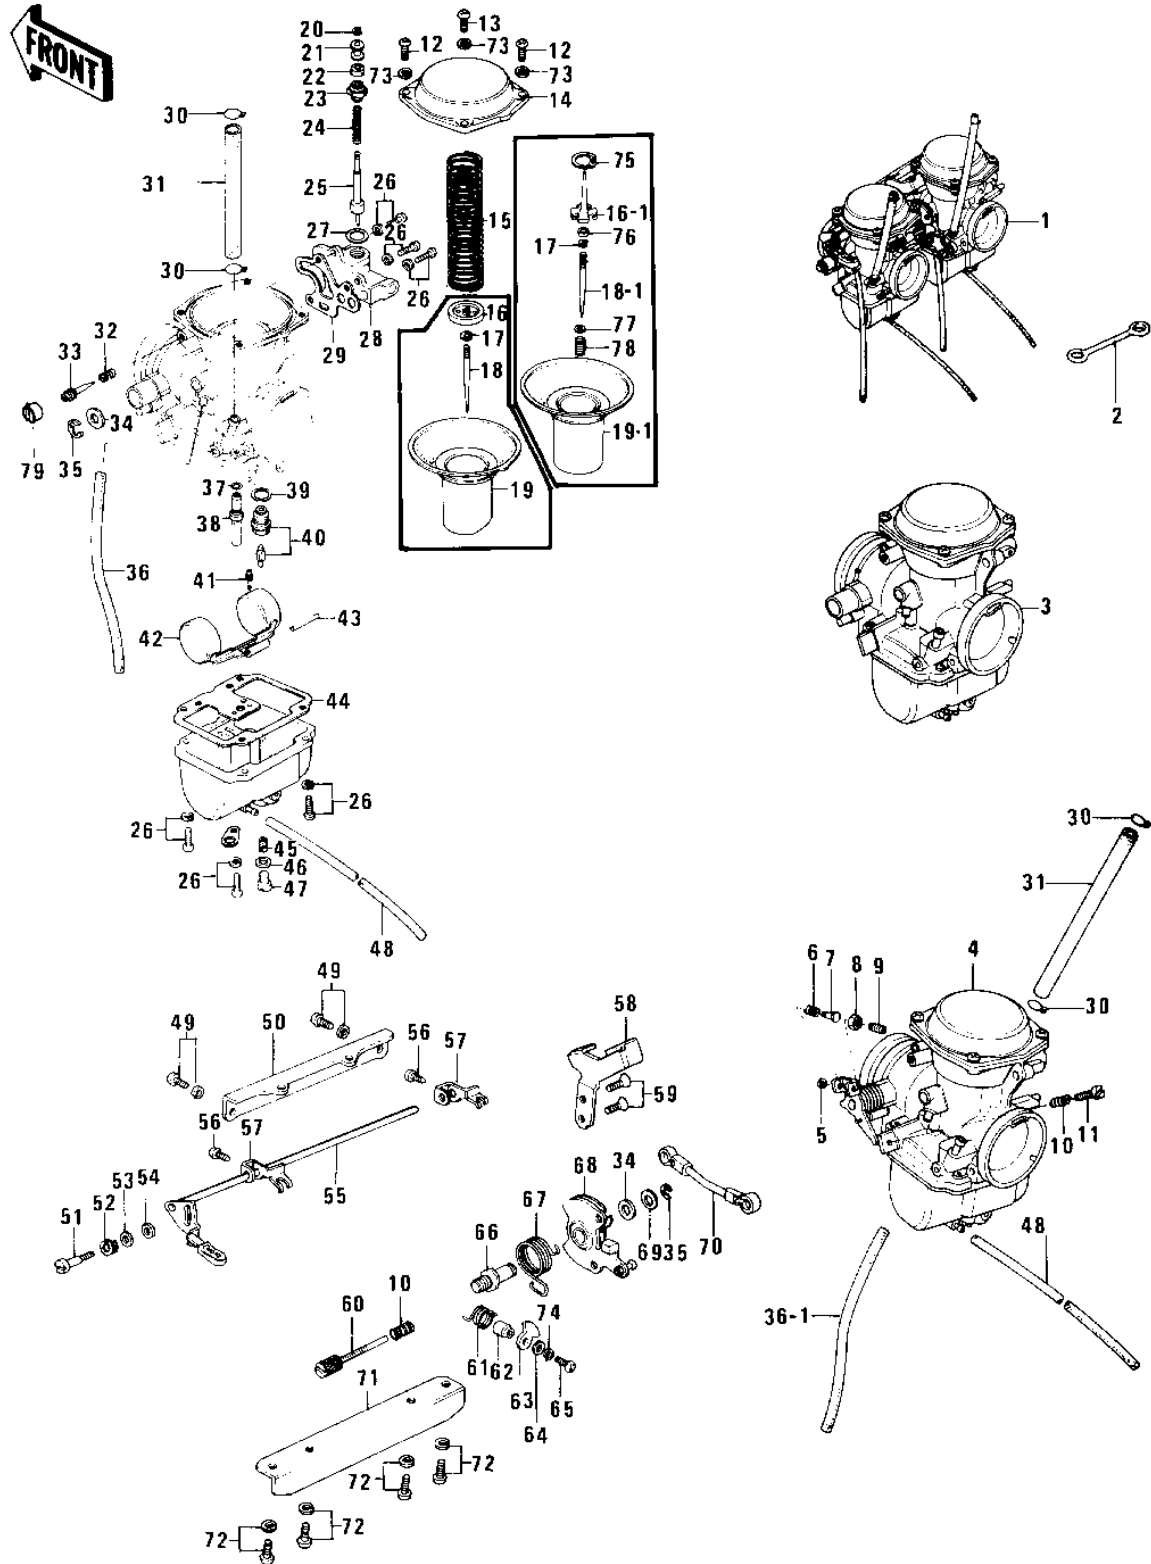

1979 KZ750-B4 PARTS DIAGRAM

CARBURETORS (KZ750-B4)

Re

1979 KZ750-B4 PARTS LIST

CARBURETORS (KZ750-B4)

ITEM NAME	PART NUMBER	QUANTITY
CARBURETOR ASSY, (Ref # 1)	16001-1019	1
CLAMP,OVER FLOW PIPE (Ref # 2)	92037-134	1
CARBURETOR,L.H. (Ref # 3)	16001-1105	1
CARBURETOR,R.H. (Ref # 4)	16001-1104	1
CIRCLIP (Ref # 5)	16008-017	1
SPRING,LEVER (Ref # 6)	16040-019	1
PIN (Ref # 7)	16042-008	1
NUT 5MM (Ref # 8)	312B0500	1
SCREW,LEVER (Ref # 9)	16033-025	1
SPRING,THROTTLE ADJST (Ref # 10)	16022-010	2
ADJUSTER,THROTTLE LEV (Ref # 11)	16021-020	1
SCREW-PAN-CROS (Ref # 12)	220B0514	6
UNAVAILABLE IN PRICE BOOK (Ref # 13)	214B0516A	2
COVER,DIAPHRAGM (Ref # 14)	14030-1003	2
SPRING,DIAPHRAGM (Ref # 15)	92081-1080	2
HOLDER,JET NEEDLE (Ref # 16-1)	13091-1026	2
CIRCLIP (Ref # 17)	16008-014	2
JET NEEDLE,4HL12-3 (Ref # 18-1)	16009-1016	2
DIAPHRAGM (Ref # 19-1)	16028-1001	2
CIRCLIP (Ref # 20)	16076-003	2
COLLAR (Ref # 21)	16073-014	2
RUBBER CAP,STARTER PL (Ref # 22)	16036-017	2
CAP,STARTER PLUNGER (Ref # 23)	16012-020	2
SPRING,STARTER PLUG (Ref # 24)	16013-008	2
PLUNGER,STARTER (Ref # 25)	16016-019	2
SCREW,FLOAT CHAM FITT (Ref # 26)	16033-027	14
WASHER,PLAIN (Ref # 27)	16039-041	2
BODY,STARTER (Ref # 28)	16012-1004	2
WASHER (Ref # 29)	16029-011	2