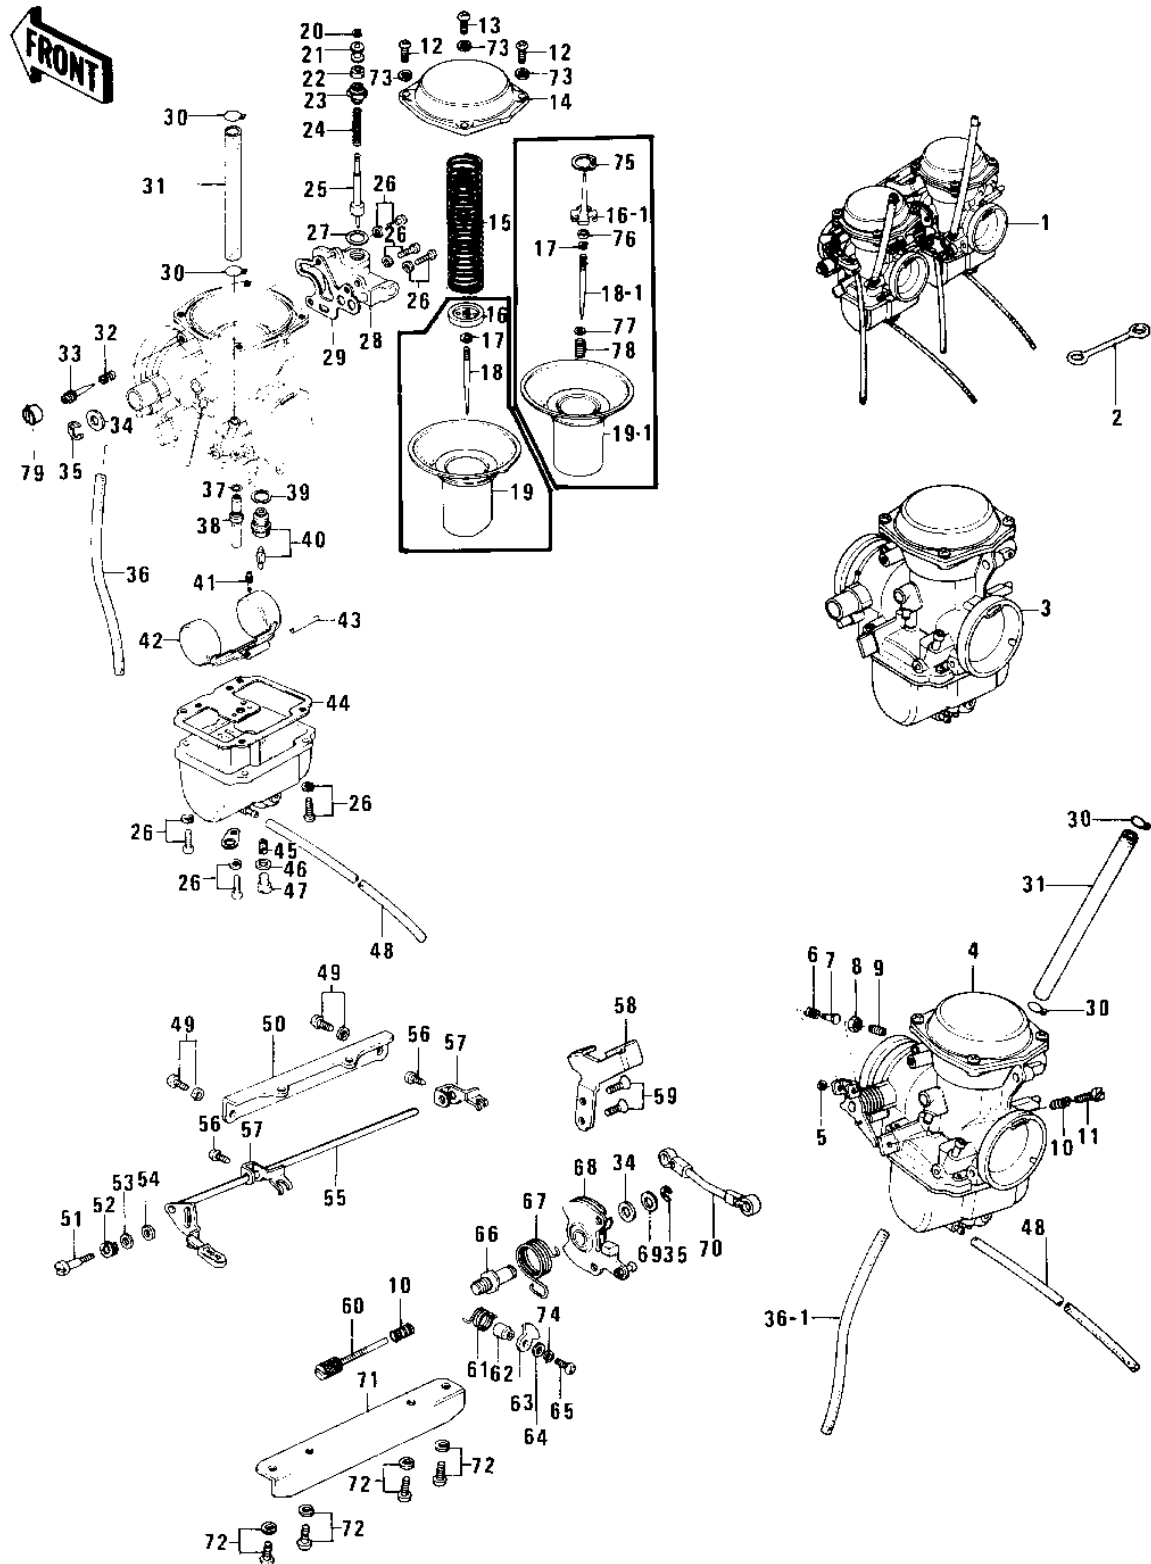

1979 KZ750-B4 PARTS DIAGRAM

CARBURETORS (KZ750-B4)

Re

1979 KZ750-B4 PARTS LIST

CARBURETORS (KZ750-B4)

ITEM NAME	PART NUMBER	QUANTITY
CARBURETOR ASSY, (Ref # 1)	16001-1019	1
CLAMP,OVER FLOW PIPE (Ref # 2)	92037-134	1
CARBURETOR,L.H. (Ref # 3)	16001-1105	1
CARBURETOR,R.H. (Ref # 4)	16001-1104	1
CIRCLIP (Ref # 5)	16008-017	1
SPRING,LEVER (Ref # 6)	16040-019	1
PIN (Ref # 7)	16042-008	1
NUT 5MM (Ref # 8)	312B0500	1
SCREW,LEVER (Ref # 9)	16033-025	1
SPRING,THROTTLE ADJST (Ref # 10)	16022-010	2
ADJUSTER,THROTTLE LEV (Ref # 11)	16021-020	1
SCREW-PAN-CROS (Ref # 12)	220B0514	6
UNAVAILABLE IN PRICE BOOK (Ref # 13)	214B0516A	2
COVER,DIAPHRAGM (Ref # 14)	14030-1003	2
SPRING,DIAPHRAGM (Ref # 15)	92081-1080	2
HOLDER,JET NEEDLE (Ref # 16-1)	13091-1026	2
CIRCLIP (Ref # 17)	16008-014	2
JET NEEDLE,4HL12-3 (Ref # 18-1)	16009-1016	2
DIAPHRAGM (Ref # 19-1)	16028-1001	2
CIRCLIP (Ref # 20)	16076-003	2
COLLAR (Ref # 21)	16073-014	2
RUBBER CAP,STARTER PL (Ref # 22)	16036-017	2
CAP,STARTER PLUNGER (Ref # 23)	16012-020	2
SPRING,STARTER PLUG (Ref # 24)	16013-008	2
PLUNGER,STARTER (Ref # 25)	16016-019	2
SCREW,FLOAT CHAM FITT (Ref # 26)	16033-027	14
WASHER,PLAIN (Ref # 27)	16039-041	2
BODY,STARTER (Ref # 28)	16012-1004	2
WASHER (Ref # 29)	16029-011	2