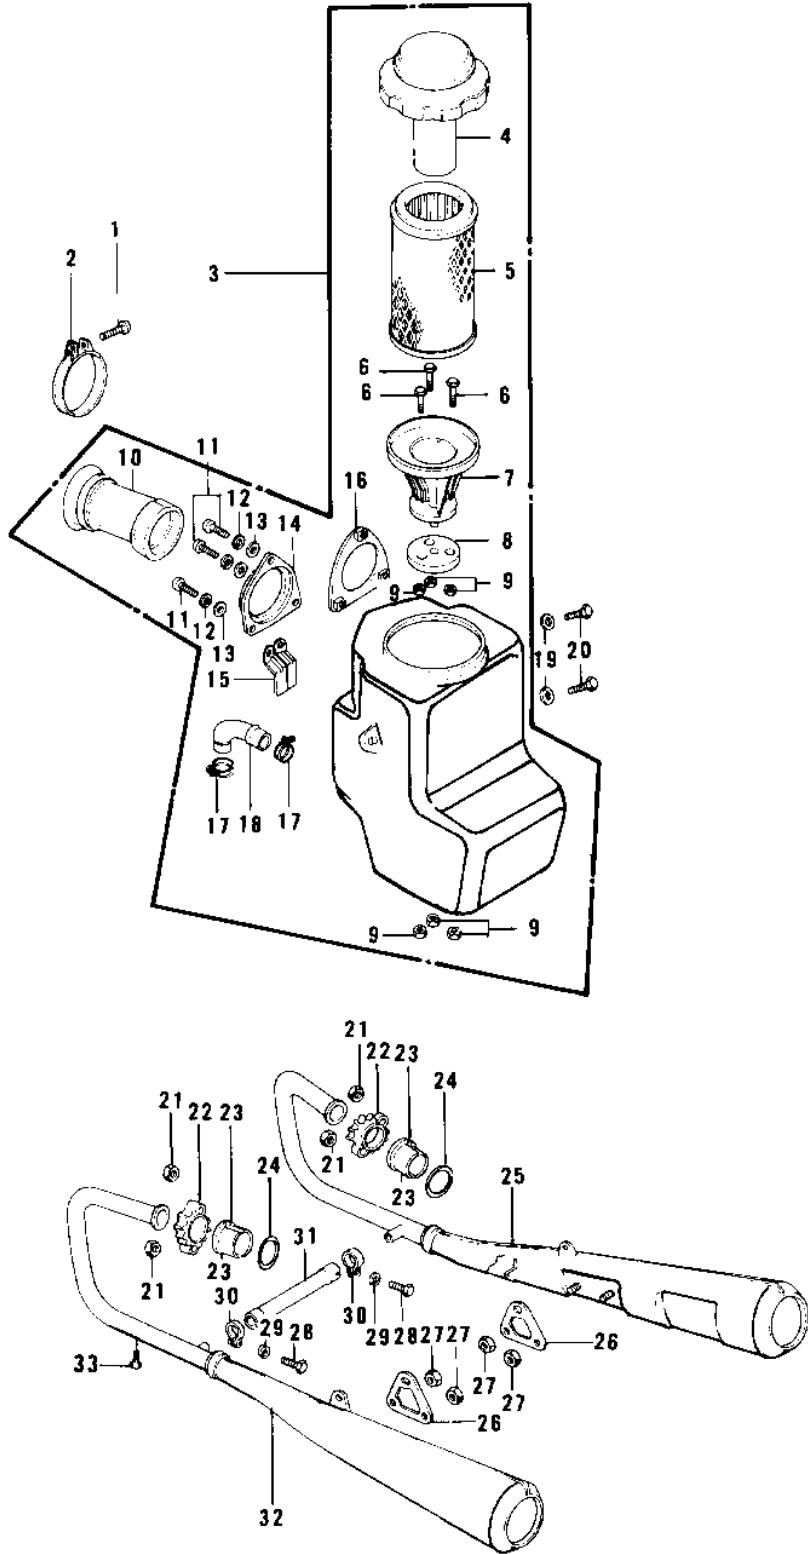

1978 KZ750-B3 PARTS DIAGRAM

AIR CLEANER/MUFFLERS

1978 KZ750-B3 PARTS LIST

AIR CLEANER/MUFFLERS

ITEM NAME	PART NUMBER	QUANTITY
SCREW-PAN-CROS (Ref # 1)	220B0535	2
CLAMP (Ref # 2)	92037-171	2
AIR CLEANER ASSY (Ref # 3)	11010-109	1
AIR CLEANER ASSY (Ref # 3)	11010-109	1
PIPE,INLET (Ref # 4)	11015-049	1
ELEMENT,AIR CLNR (Ref # 5)	11013-051	1
BOLT-UPSET,6X20 (Ref # 6)	112G0620	3
HOLDER (Ref # 7)	11033-004	1
GASKET (Ref # 8)	11039-001	1
NUT 6MM (Ref # 9)	311B0600	6
CONNECTOR (Ref # 10)	11026-018	2
SCREW PAN HEAD 4X16 (Ref # 11)	220B0416	6
WASHER SPRING 4MM (Ref # 12)	461F0400	6
WASHER PLAIN 4MM (Ref # 13)	410B0400	6
PLATE,INLET PIPE (Ref # 14)	11040-004	1
PLATE,AIR CLNR BODY (Ref # 15)	11040-006	1
PLATE,INLET PIPE (Ref # 16)	11040-005	1
CLAMP,BREATHER HOSE (Ref # 17)	92037-123	2
CLAMP,BREATHER HOSE (Ref # 17)	92037-192	2
TUBE (Ref # 18)	92059-121	2
WASHER 6.5X20X1.6T (Ref # 19)	92022-125	2
BOLT-UPSET,6X16 (Ref # 20)	112G0616	2
NUT,LOCK,8MM (Ref # 21)	92017-013	4
HOLDER,EXHAUST PIPE (Ref # 22)	18069-060	2
COLLAR,EXHAUST PIPE (Ref # 23)	92027-248	4
GASKET,EXHAUST PIPE H (Ref # 24)	11009-1840	2
MUFFLER ASSY,R.H (Ref # 25)	18001-217	1
MUFFLER ASSY,R.H (Ref # 25)	18001-217	1
MUFFLER ASSY,R.H (Ref # 25)	18001-217	1

1978 KZ750-B3 PARTS LIST

AIR CLEANER/MUFFLERS

ITEM NAME	PART NUMBER	QUANTITY
BRACKET,MUFFLER (Ref # 26)	18024-028	2
NUT,LOCK,8MM (Ref # 27)	92017-013	4
BOLT-SMALL-UPSET 8X25 (Ref # 28)	115G0825	2
WASHER SPRING 8MM (Ref # 29)	461F0800	2
CLAMP,PIPE,34.5MM (Ref # 30)	92037-1219	2
PIPE (Ref # 31)	32032-1752	1
MUFFLER ASSY,L.H (Ref # 32)	18001-216	1
MUFFLER ASSY,L.H (Ref # 32)	18001-216	1
MUFFLER ASSY,L.H (Ref # 32)	18001-216	1
BOLT (6X10) (Ref # 33)	110R0610	2