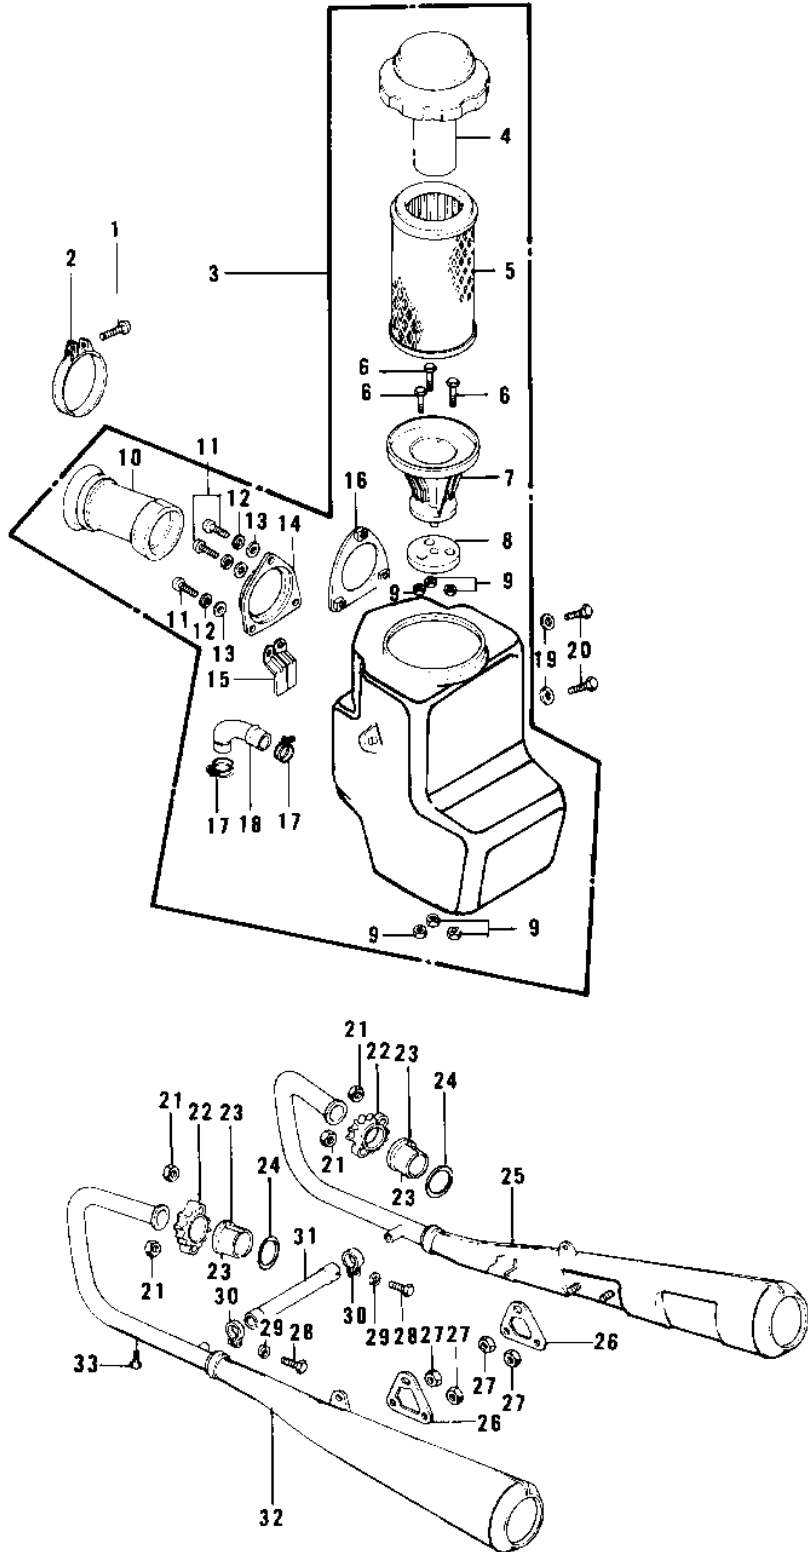

1979 KZ750-B4 PARTS DIAGRAM

AIR CLEANER/MUFFLERS

1979 KZ750-B4 PARTS LIST

AIR CLEANER/MUFFLERS

ITEM NAME	PART NUMBER	QUANTITY
SCREW-PAN-CROS (Ref # 1)	220B0535	2
CLAMP (Ref # 2)	92037-171	2
AIR CLEANER ASSY (Ref # 3)	11010-109	1
AIR CLEANER ASSY (Ref # 3)	11010-109	1
PIPE,INLET (Ref # 4)	11015-049	1
ELEMENT,AIR CLNR (Ref # 5)	11013-051	1
BOLT-UPSET,6X20 (Ref # 6)	112G0620	3
HOLDER (Ref # 7)	11033-004	1
GASKET (Ref # 8)	11039-001	1
NUT 6MM (Ref # 9)	311B0600	6
CONNECTOR (Ref # 10)	11026-018	2
SCREW PAN HEAD 4X16 (Ref # 11)	220B0416	6
WASHER SPRING 4MM (Ref # 12)	461F0400	6
WASHER PLAIN 4MM (Ref # 13)	410B0400	6
PLATE,INLET PIPE (Ref # 14)	11040-004	1
PLATE,AIR CLNR BODY (Ref # 15)	11040-006	1
PLATE,INLET PIPE (Ref # 16)	11040-005	1
CLAMP,BREATHER HOSE (Ref # 17)	92037-123	2
CLAMP,BREATHER HOSE (Ref # 17)	92037-192	2
TUBE (Ref # 18)	92059-121	2
WASHER 6.5X20X1.6T (Ref # 19)	92022-125	2
BOLT-UPSET,6X16 (Ref # 20)	112G0616	2
NUT,LOCK,8MM (Ref # 21)	92017-013	4
HOLDER,EXHAUST PIPE (Ref # 22)	18069-060	2
COLLAR,EXHAUST PIPE (Ref # 23)	92027-248	4
GASKET,EXHAUST PIPE H (Ref # 24)	11009-1840	2
MUFFLER ASSY,R.H (Ref # 25)	18001-217	1
MUFFLER ASSY,R.H (Ref # 25)	18001-217	1
MUFFLER ASSY,R.H (Ref # 25)	18001-217	1

1979 KZ750-B4 PARTS LIST

AIR CLEANER/MUFFLERS

ITEM NAME	PART NUMBER	QUANTITY
BRACKET,MUFFLER (Ref # 26)	18024-028	2
NUT,LOCK,8MM (Ref # 27)	92017-013	4
BOLT-SMALL-UPSET 8X25 (Ref # 28)	115G0825	2
WASHER SPRING 8MM (Ref # 29)	461F0800	2
CLAMP,PIPE,34.5MM (Ref # 30)	92037-1219	2
PIPE (Ref # 31)	32032-1752	1
MUFFLER ASSY,L.H (Ref # 32)	18001-216	1
MUFFLER ASSY,L.H (Ref # 32)	18001-216	1
MUFFLER ASSY,L.H (Ref # 32)	18001-216	1
BOLT (6X10) (Ref # 33)	110R0610	2