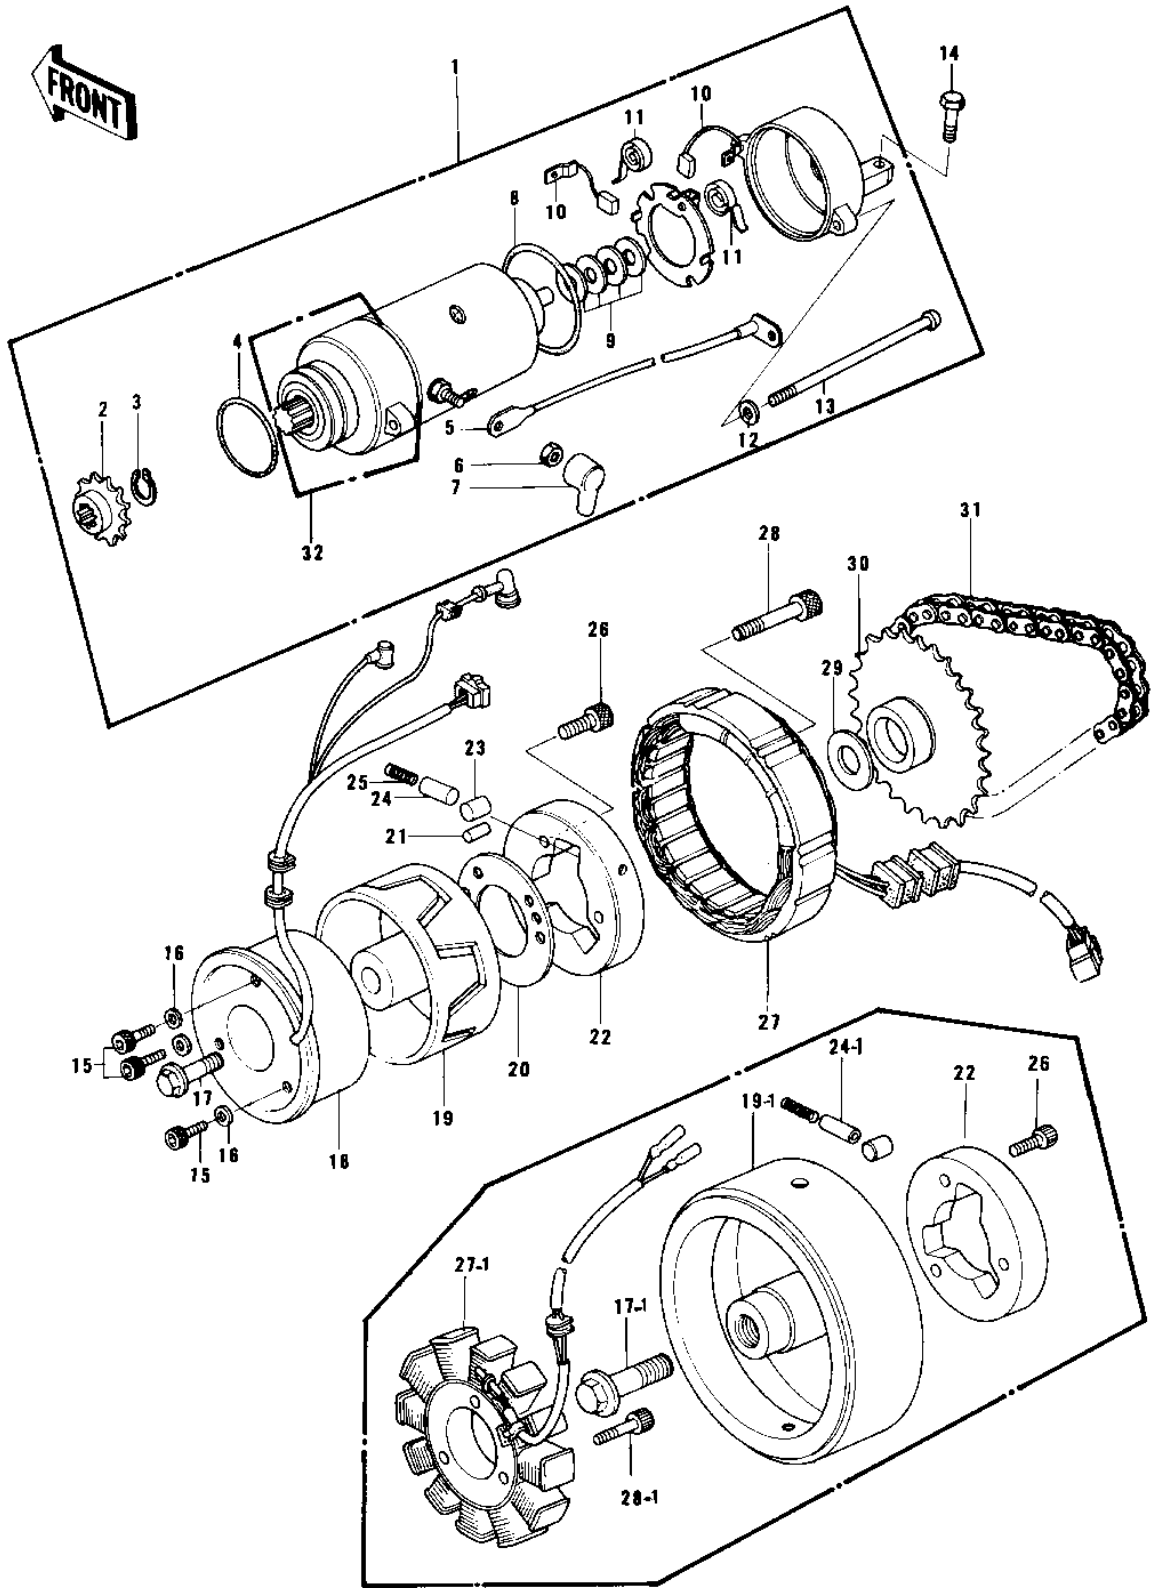

# 1976 KZ750-B1 PARTS DIAGRAM

GENERATOR/STARTER MOTOR

# 1976 KZ750-B1 PARTS LIST

## GENERATOR/STARTER MOTOR

ITEM NAME	PART NUMBER	QUANTITY
STARTER ELECTRIC (Ref # 1)	21163-1020	1
SPROCKET,STARTER MOT (Ref # 2)	21053-003	1
CIRCLIP (Ref # 3)	92033-034	1
"0" RING,40M/M (Ref # 4)	21027-008	1
WIRE,STARTER MOTOR LD (Ref # 5)	26010-045	1
NUT 6MM (Ref # 6)	312B0600	2
CAP,STARTER MOTOR (Ref # 7)	21017-022	1
"0" RING,62MM (Ref # 8)	21027-006	1
WASHER,PLAIN,9MM (Ref # 9)	21025-007	4
BRUSH CARBON (Ref # 10)	21039-004	2
SPRING CARBON BRUSH (Ref # 11)	21040-004	2
WASHER SPRING 6MM (Ref # 12)	461F0600	4
SCREW,PAN HEAD,6X120 (Ref # 13)	21099-005	2
BOLT,FLANGED,6X25 (Ref # 14)	130G0625	2
BOLT,ALLEN,6X18 (Ref # 15)	120P0618	3
GASKET,FUEL COCK (Ref # 16)	92065-096	3
BOLT,10X40 (Ref # 17)	92002-1303	1
BOLT (Ref # 17-1)	92001-1012	1
COIL,FIELD (Ref # 18)	21077-003	1
ROTOR (Ref # 19)	21007-031	1
FLYWHEEL (Ref # 19-1)	21050-1004	1
PLATE,CLUTCH STARTER (Ref # 20)	92026-112	1
PIN,DOWEL (Ref # 21)	92042-044	1
CLUTCH ASSY,STARTER (Ref # 22)	13193-1001	1
CLUTCH ASSY,STARTER (Ref # 22)	13193-1001	1
ROLLER (Ref # 23)	92122-004	3
PIN (Ref # 24)	92043-129	3
PIN (Ref # 24-1)	92043-087	3
SPRING (Ref # 25)	92081-110	3

## GENERATOR/STARTER MOTOR

ITEM NAME	PART NUMBER	QUANTITY
BOLT (Ref # 26)	120P0816	3
STATOR ASSY (Ref # 27)	21076-020	1
STATOR ASSY (Ref # 27-1)	21003-1006	1
UNAVAILABLE IN PRICE BOOK (Ref # 28)	120P0632	3
UNAVAILABLE IN PRICE BOOK (Ref # 28-1)	120Q0628	3
SPACER,STARTER (Ref # 29)	92026-110	1
SPACER (Ref # 29)	92026-1013	1
GEAR,STARTER CLUTCH (Ref # 30)	21170-003	1
CHAIN,DYNAMO (Ref # 31)	21070-010	1
COVER ASSY,STARTER MT (Ref # 32)	16146-1008	1