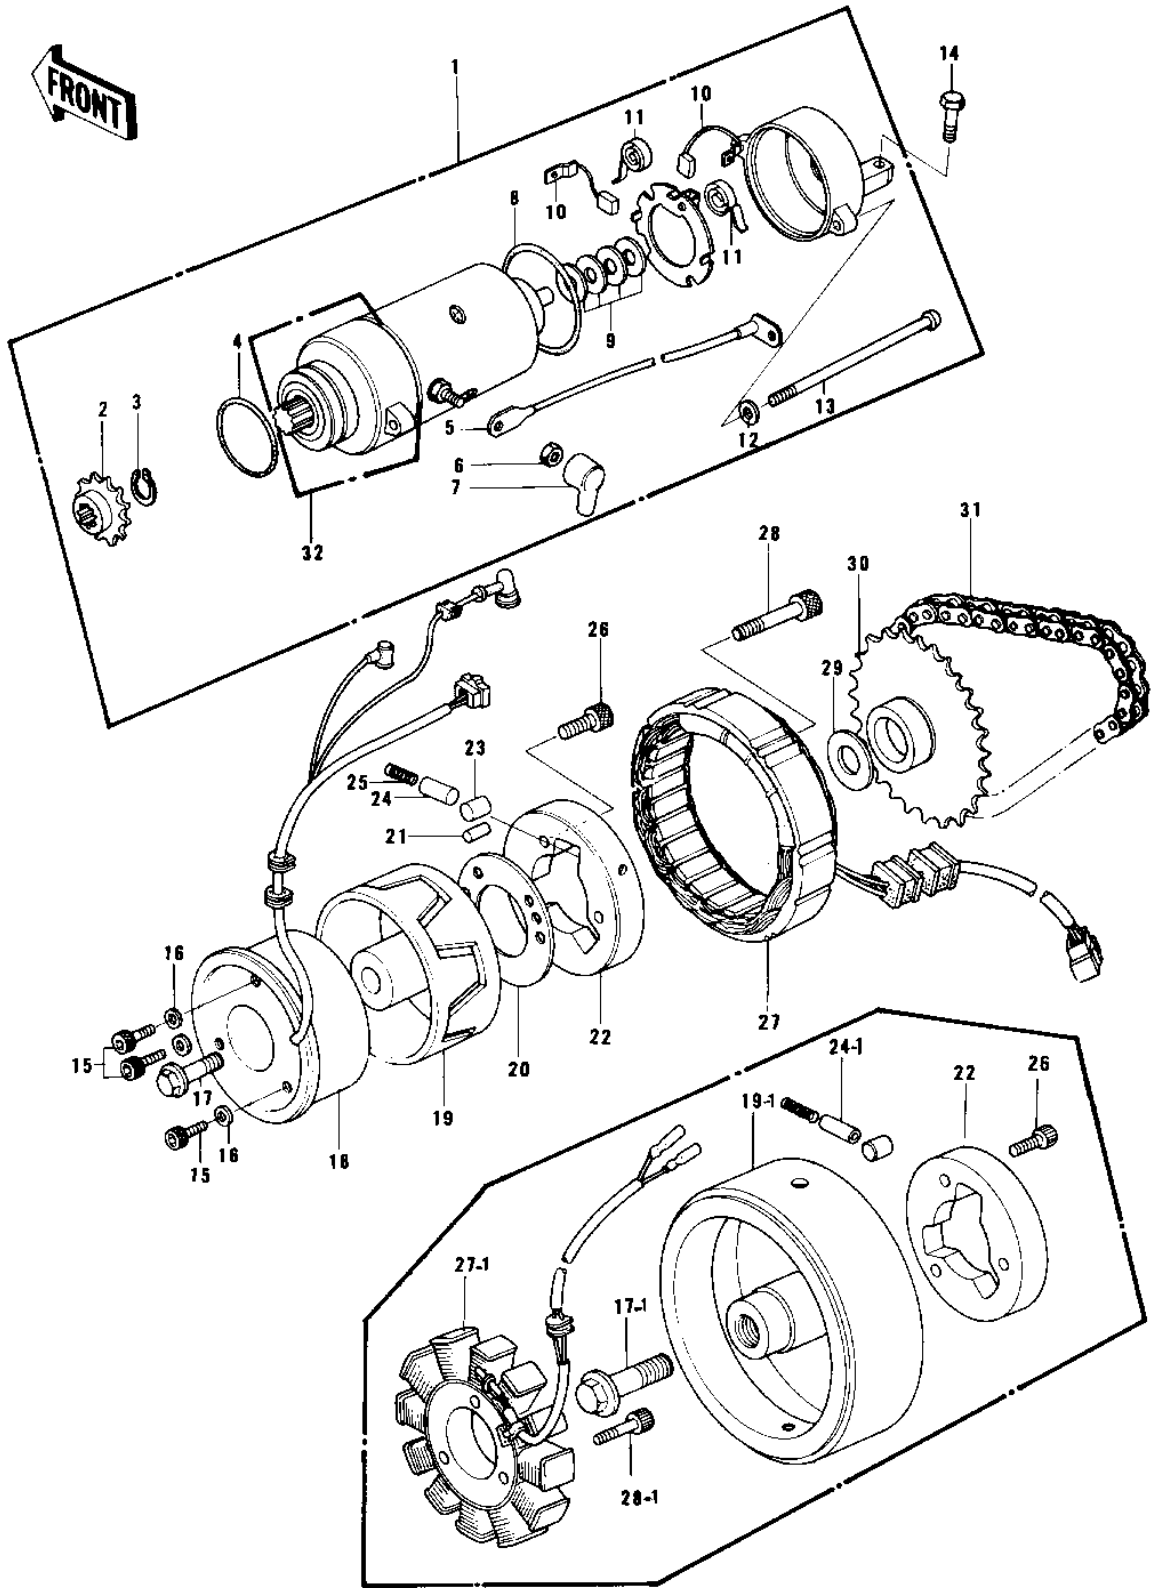

1978 KZ750-B3 PARTS DIAGRAM

GENERATOR/STARTER MOTOR

1978 KZ750-B3 PARTS LIST

GENERATOR/STARTER MOTOR

ITEM NAME	PART NUMBER	QUANTITY
STARTER ELECTRIC (Ref # 1)	21163-1020	1
SPROCKET,STARTER MOT (Ref # 2)	21053-003	1
CIRCLIP (Ref # 3)	92033-034	1
"0" RING,40M/M (Ref # 4)	21027-008	1
WIRE,STARTER MOTOR LD (Ref # 5)	26010-045	1
NUT 6MM (Ref # 6)	312B0600	2
CAP,STARTER MOTOR (Ref # 7)	21017-022	1
"0" RING,62MM (Ref # 8)	21027-006	1
WASHER,PLAIN,9MM (Ref # 9)	21025-007	4
BRUSH CARBON (Ref # 10)	21039-004	2
SPRING CARBON BRUSH (Ref # 11)	21040-004	2
WASHER SPRING 6MM (Ref # 12)	461F0600	4
SCREW,PAN HEAD,6X120 (Ref # 13)	21099-005	2
BOLT,FLANGED,6X25 (Ref # 14)	130G0625	2
BOLT,ALLEN,6X18 (Ref # 15)	120P0618	3
GASKET,FUEL COCK (Ref # 16)	92065-096	3
BOLT,10X40 (Ref # 17)	92002-1303	1
BOLT (Ref # 17-1)	92001-1012	1
COIL,FIELD (Ref # 18)	21077-003	1
ROTOR (Ref # 19)	21007-031	1
FLYWHEEL (Ref # 19-1)	21050-1004	1
PLATE,CLUTCH STARTER (Ref # 20)	92026-112	1
PIN,DOWEL (Ref # 21)	92042-044	1
CLUTCH ASSY,STARTER (Ref # 22)	13193-1001	1
CLUTCH ASSY,STARTER (Ref # 22)	13193-1001	1
ROLLER (Ref # 23)	92122-004	3
PIN (Ref # 24)	92043-129	3
PIN (Ref # 24-1)	92043-087	3
SPRING (Ref # 25)	92081-110	3

1978 KZ750-B3 PARTS LIST

GENERATOR/STARTER MOTOR

ITEM NAME	PART NUMBER	QUANTITY
BOLT (Ref # 26)	120P0816	3
STATOR ASSY (Ref # 27)	21076-020	1
STATOR ASSY (Ref # 27-1)	21003-1006	1
UNAVAILABLE IN PRICE BOOK (Ref # 28)	120P0632	3
UNAVAILABLE IN PRICE BOOK (Ref # 28-1)	120Q0628	3
SPACER,STARTER (Ref # 29)	92026-110	1
SPACER (Ref # 29)	92026-1013	1
GEAR,STARTER CLUTCH (Ref # 30)	21170-003	1
CHAIN,DYNAMO (Ref # 31)	21070-010	1
COVER ASSY,STARTER MT (Ref # 32)	16146-1008	1