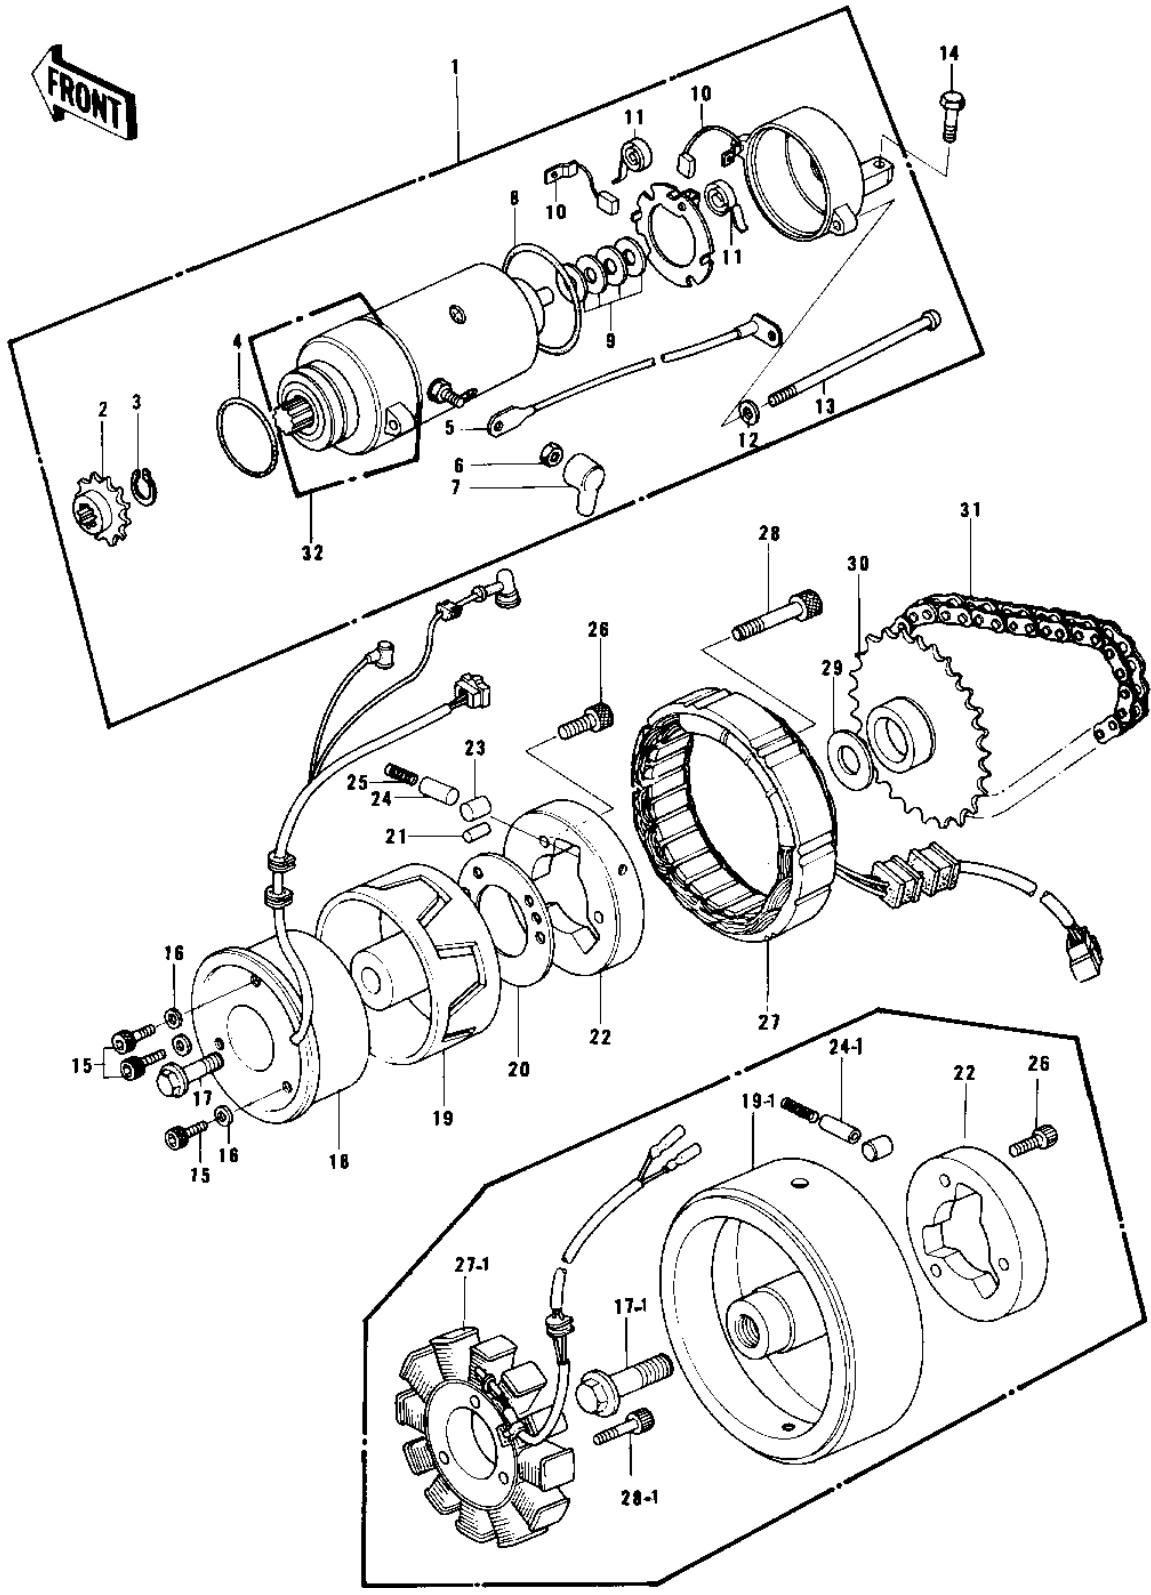

# 1979 KZ750-B4 PARTS DIAGRAM

GENERATOR/STARTER MOTOR

# 1979 KZ750-B4 PARTS LIST

## GENERATOR/STARTER MOTOR

ITEM NAME	PART NUMBER	QUANTITY
STARTER ELECTRIC (Ref # 1)	21163-1020	1
SPROCKET,STARTER MOT (Ref # 2)	21053-003	1
CIRCLIP (Ref # 3)	92033-034	1
"0" RING,40M/M (Ref # 4)	21027-008	1
WIRE,STARTER MOTOR LD (Ref # 5)	26010-045	1
NUT 6MM (Ref # 6)	312B0600	2
CAP,STARTER MOTOR (Ref # 7)	21017-022	1
"0" RING,62MM (Ref # 8)	21027-006	1
WASHER,PLAIN,9MM (Ref # 9)	21025-007	4
BRUSH CARBON (Ref # 10)	21039-004	2
SPRING CARBON BRUSH (Ref # 11)	21040-004	2
WASHER SPRING 6MM (Ref # 12)	461F0600	4
SCREW,PAN HEAD,6X120 (Ref # 13)	21099-005	2
BOLT,FLANGED,6X25 (Ref # 14)	130G0625	2
BOLT,ALLEN,6X18 (Ref # 15)	120P0618	3
GASKET,FUEL COCK (Ref # 16)	92065-096	3
BOLT,10X40 (Ref # 17)	92002-1303	1
BOLT (Ref # 17-1)	92001-1012	1
COIL,FIELD (Ref # 18)	21077-003	1
ROTOR (Ref # 19)	21007-031	1
FLYWHEEL (Ref # 19-1)	21050-1004	1
PLATE,CLUTCH STARTER (Ref # 20)	92026-112	1
PIN,DOWEL (Ref # 21)	92042-044	1
CLUTCH ASSY,STARTER (Ref # 22)	13193-1001	1
CLUTCH ASSY,STARTER (Ref # 22)	13193-1001	1
ROLLER (Ref # 23)	92122-004	3
PIN (Ref # 24)	92043-129	3
PIN (Ref # 24-1)	92043-087	3
SPRING (Ref # 25)	92081-110	3

## 1979 KZ750-B4 PARTS LIST