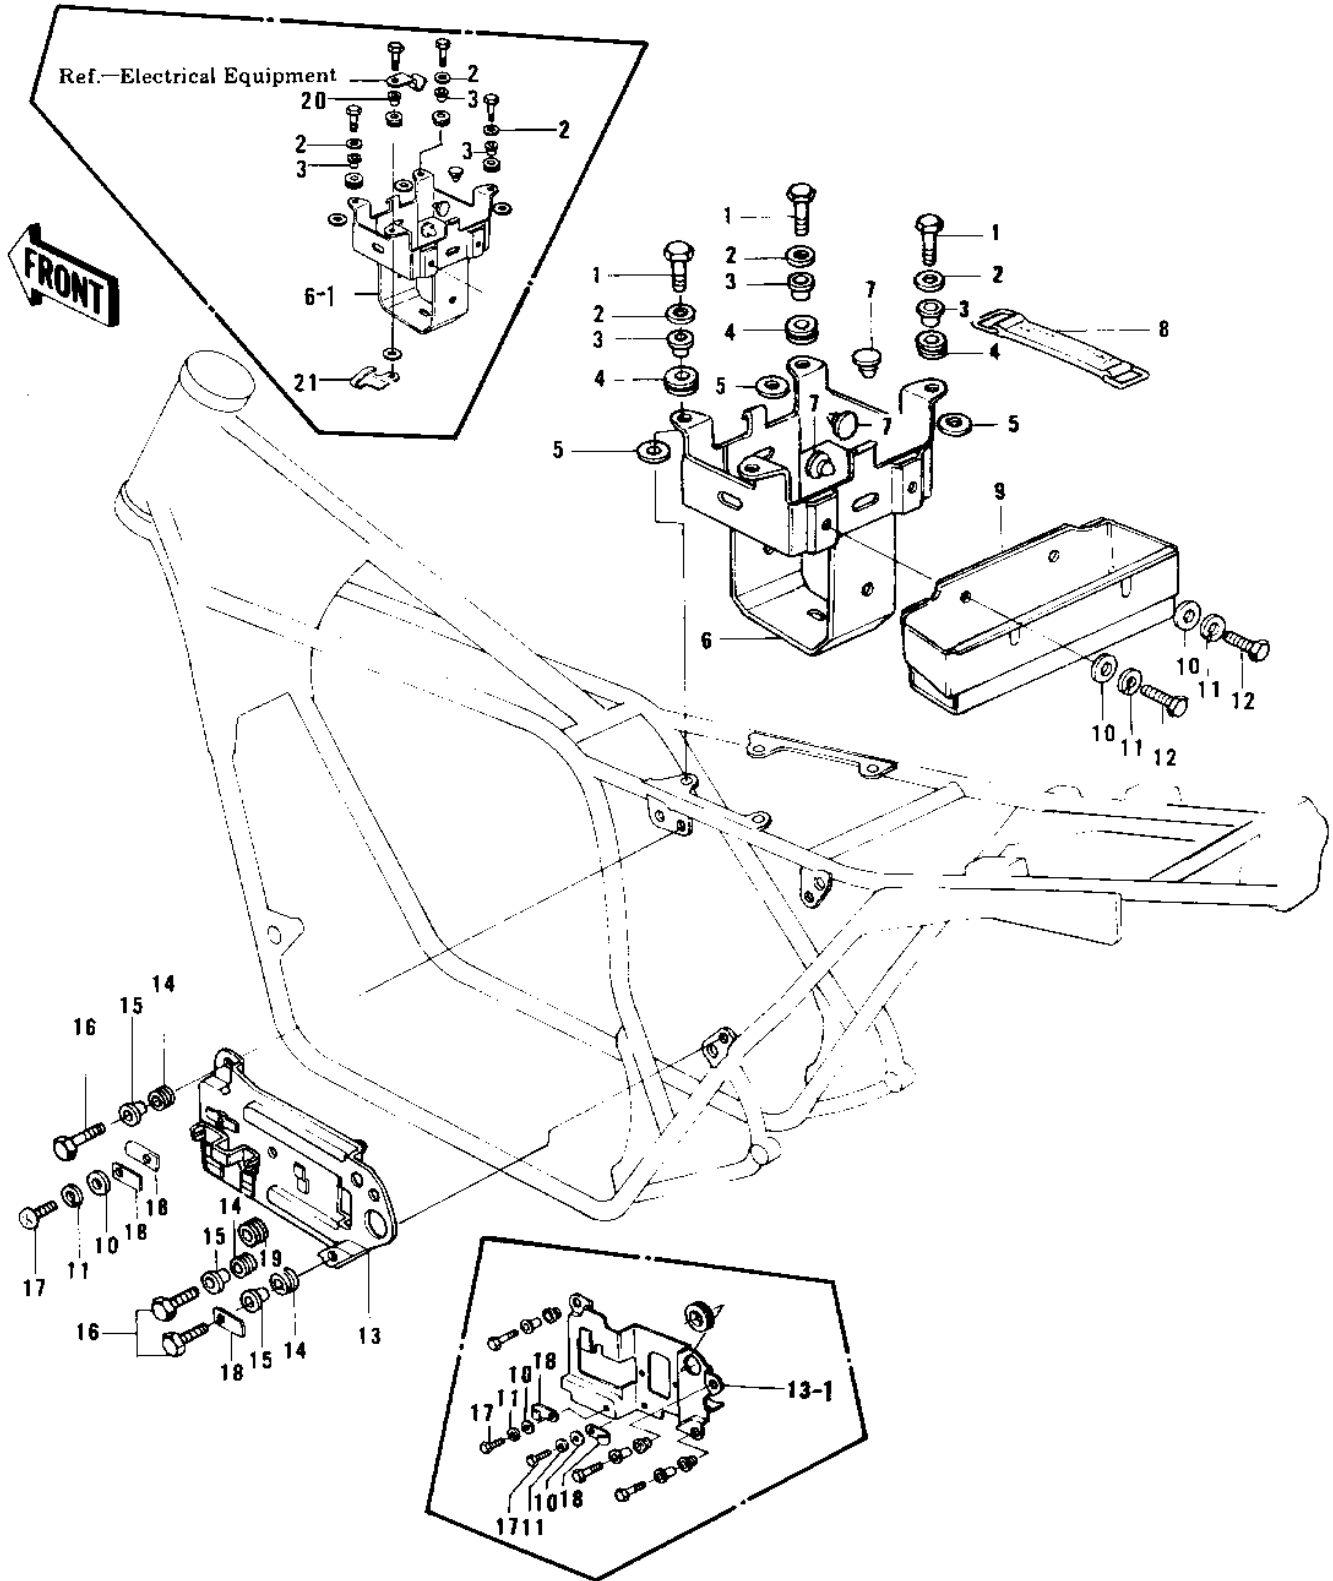

1977 KZ750-B2 PARTS DIAGRAM

BATTERY CASE/TOOL CASE

1977 KZ750-B2 PARTS LIST

BATTERY CASE/TOOL CASE

ITEM NAME	PART NUMBER	QUANTITY
BOLT-UPSET (Ref # 1)	112G0625	4
WASHER 6.5X20X1.6T (Ref # 2)	92022-125	4
WASHER 6.5X20X1.6T (Ref # 2)	92022-125	3
COLLAR (Ref # 3)	92027-268	4
COLLAR (Ref # 3)	92027-268	3
DAMPER RUBBER (Ref # 4)	92075-277	4
DAMPER RUBBER (Ref # 5)	92075-166	4
CASE,BATTERY (Ref # 6)	32097-1006	1
CASE,BATTERY (Ref # 6-1)	32097-1006	1
DAMPER RUBBER (Ref # 7)	92075-078	3
BAND,BATTERY (Ref # 8)	92072-071	1
CASE,TOOL (Ref # 9)	32098-026	1
WASHER PLAIN 6MM (Ref # 10)	411B0600	4
WASHER SPRING 6MM (Ref # 11)	461F0600	4
BOLT-UPSET,6X12 (Ref # 12)	112G0612	2
BRACKET (Ref # 13)	32129-005	1
BRACKET,ELECTRO BASE (Ref # 13-1)	11034-1104	1
DAMPER RUBBER (Ref # 14)	92075-277	3
COLLAR (Ref # 15)	92027-194	3
BOLT-UPSET,6X20 (Ref # 16)	112G0620	3
SCREW PAN HEAD 6X12 (Ref # 17)	220B0612	1
BOLT-UPSET,6X12 (Ref # 17)	112G0612	2
CLAMP,HARNESS (Ref # 18)	92037-113	3
GROMMET (Ref # 19)	92071-092	1
COLLAR (Ref # 20)	92027-194	1
HOOK,HELMET (Ref # 21)	27012-1009	1