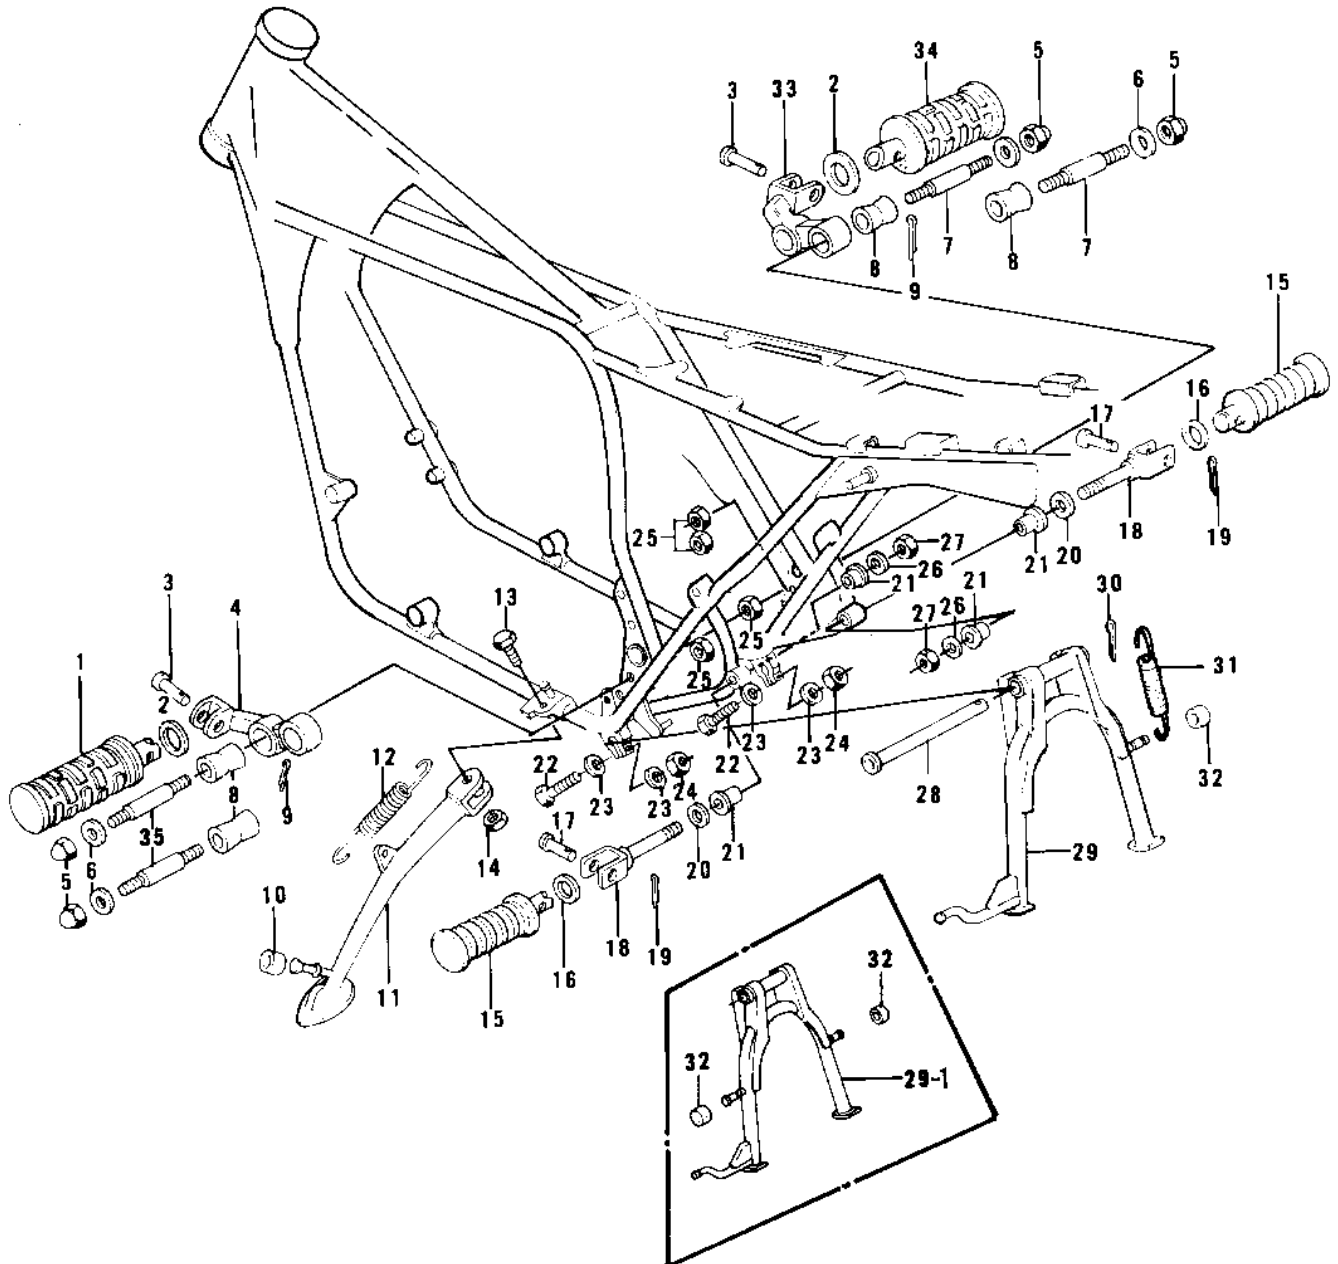

# 1979 KZ750-B4 PARTS DIAGRAM

FOOTRESTS/STANDS

# 1979 KZ750-B4 PARTS LIST

## FOOTRESTS/STANDS

ITEM NAME	PART NUMBER	QUANTITY
BAR-FOOTREST,L.H (Ref # 1)	34028-011	1
WASHER,PLAIN (Ref # 2)	92022-250	2
PIN-FOOTREST BAR FIT (Ref # 3)	92043-080	2
BRACKET,FOOTREST L.H. (Ref # 4)	34003-059	1
NUT,CAP AND LOCK,8MM (Ref # 5)	92019-013	4
CAP,FOOTRESTBAR (Ref # 6)	92102-010	4
STUD,FOOTREST BAR FIT (Ref # 7)	92004-048	2
DAMPER RUBBER,FOOTRES (Ref # 8)	92075-293	4
PIN,COTTER,2.5X15 (Ref # 9)	550D2515	2
DAMPER RUBB SIDE STND (Ref # 10)	92075-031	1
STAND-SIDE (Ref # 11)	34024-059	1
SPRING,SIDE STAND (Ref # 12)	34025-005	1
BOLT-SIDE STAND (Ref # 13)	92003-079	1
NUT 10MM (Ref # 14)	315B1000	1
RUBBER,FOOTREST (Ref # 15)	92076-027	2
WASHER-PLAIN (OPT) (Ref # 16)	92022-199	2
PIN (Ref # 17)	92043-1464	2
HOLDER-STEP RR (Ref # 18)	34029-008	2
BRACKET,FOOTREST BAR (Ref # 18)	34029-014	2
PIN,COTTER,2.0X12 (Ref # 19)	550D2012	2
WASHER-PLAIN (Ref # 20)	92022-206	2
BUSHING,MUFFLER FITT (Ref # 21)	92092-010	4
BOLT (Ref # 22)	92001-1578	2
WASHER PLAIN 8MM (Ref # 23)	410B0800	4
NUT,LOCK,8MM (Ref # 24)	92017-013	2
NUT 10MM (Ref # 25)	315B1000	4
WASHER PLAIN 10MM (Ref # 26)	411B1000	2
NUT,LOCK,10MM (Ref # 27)	92019-021	2
SHAFT,MAIN STAND (Ref # 28)	34019-016	1

## FOOTRESTS/STANDS

ITEM NAME	PART NUMBER	QUANTITY
STAND,MAIN (Ref # 29)	34011-039	1
STAND-MAIN (Ref # 29-1)	34011-042	1
PIN,COTTER,3.0X28 (Ref # 30)	550D3028	1
PIN COTTER 3.0X30 (Ref # 30)	550D3030	1
SPRING,MAIN STAND (Ref # 31)	34023-017	1
DAMPER RUBBER,MN STND (Ref # 32)	92075-285	1
DAMPER RUBBER,MN STND (Ref # 32)	92075-285	2
BRACKET,FOOTREST R.H. (Ref # 33)	34003-060	1
BAR-FOOTREST,R.H (Ref # 34)	34028-012	1
STUD,FOOTREST BAR FIT (Ref # 35)	92004-048	2
STUD (Ref # 35)	92004-067	2