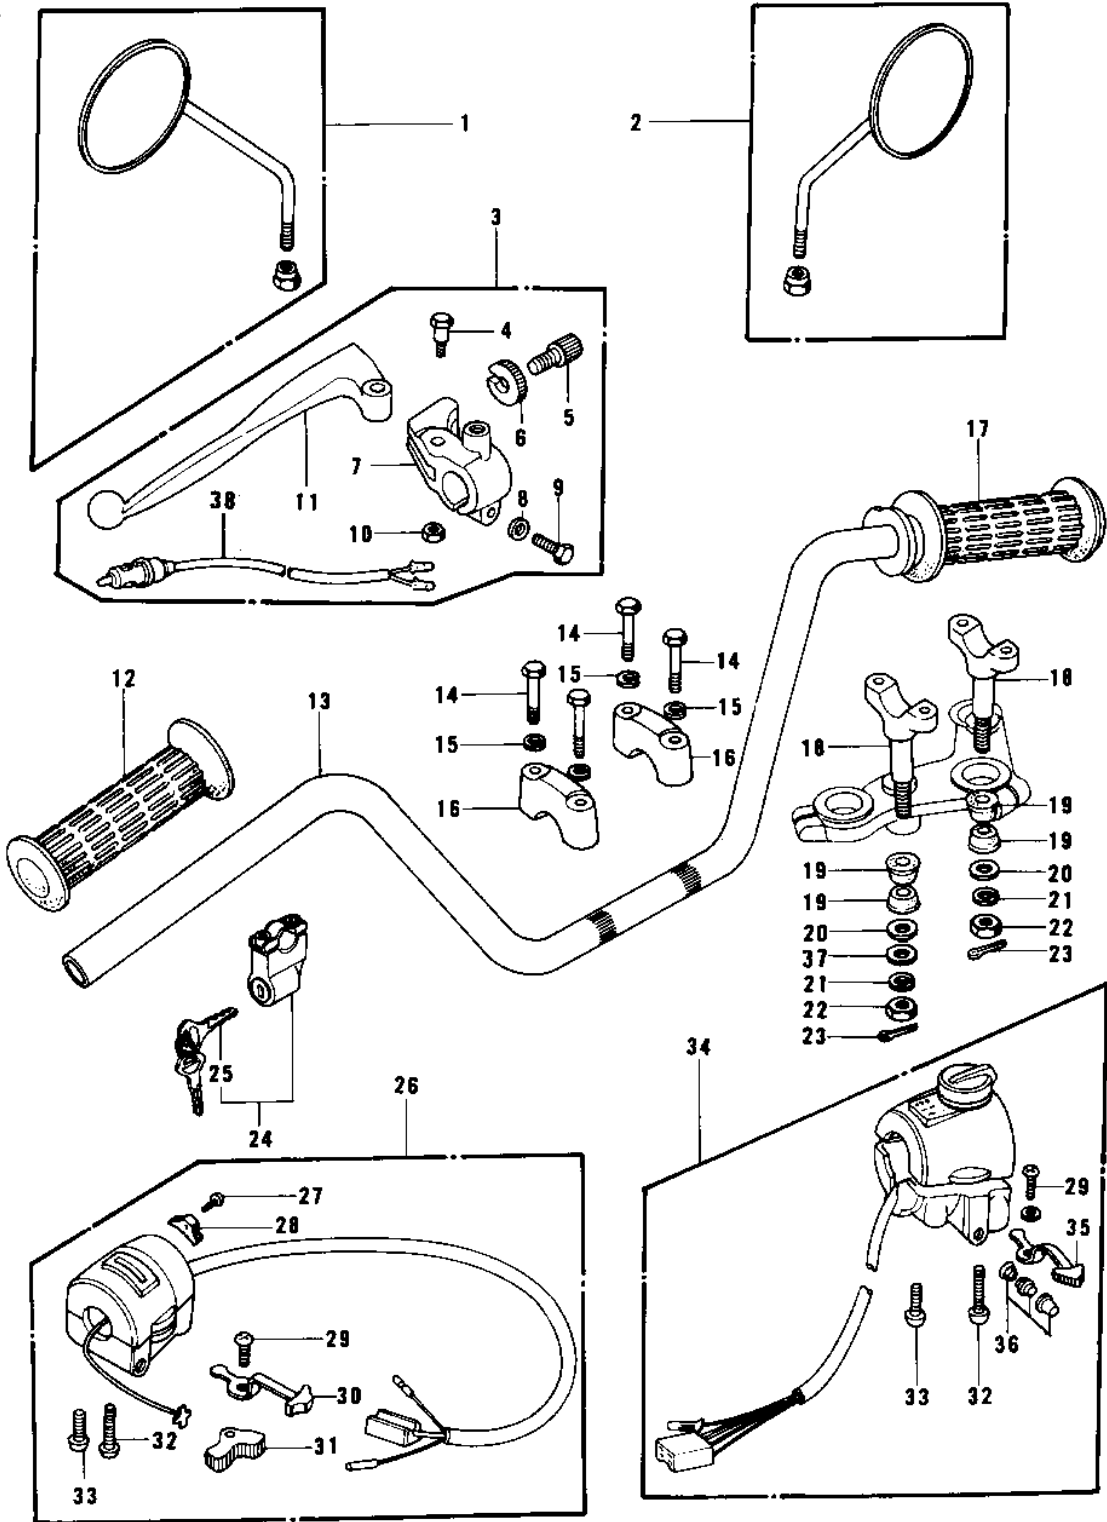

1978 KZ750-B3 PARTS DIAGRAM

HANDLEBAR