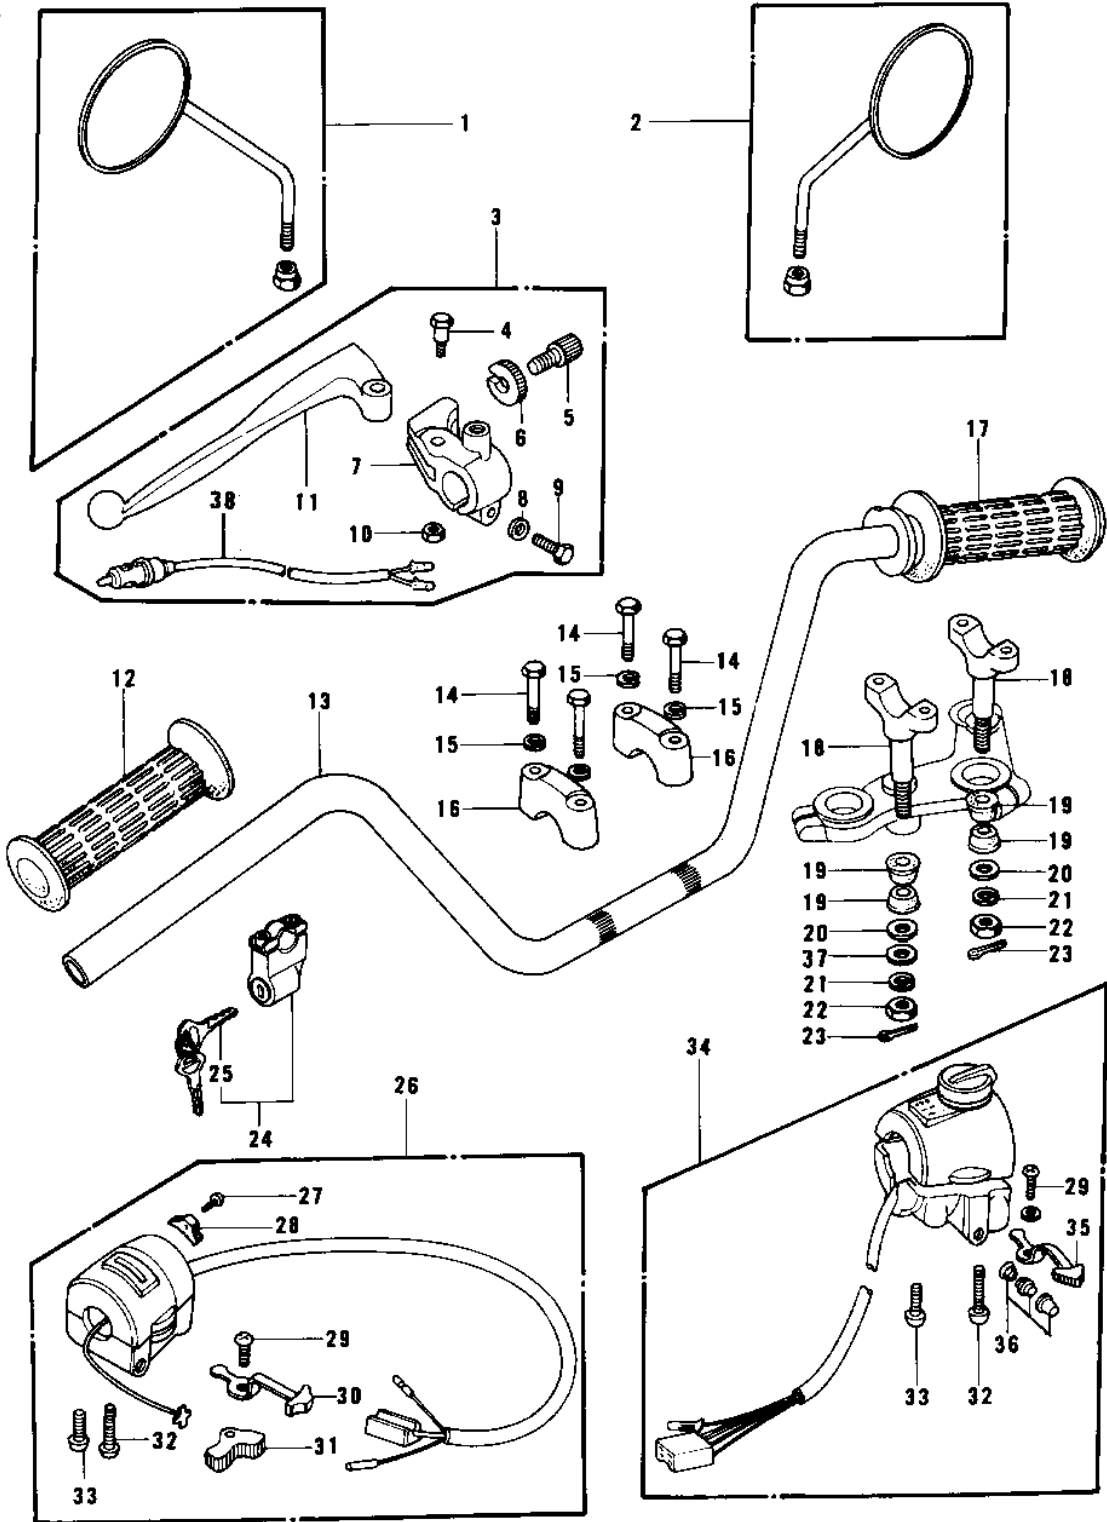

1979 KZ750-B4 PARTS DIAGRAM

HANDLEBAR

1979 KZ750-B4 PARTS LIST

HANDLEBAR

ITEM NAME	PART NUMBER	QUANTITY
REAR VIEW MIRROR,L.H (Ref # 1)	56003-019	1
REAR VIEW MIRROR,R.H (Ref # 2)	56002-029	1
LEVER ASSY,CLUTCH (Ref # 3)	46076-049	1
LEVER ASSY,CLUTCH (Ref # 3)	46076-054	1
BOLT,HEX HEAD (Ref # 4)	92007-047	1
SCREW CABLE ADJUST (Ref # 5)	46055-003	1
NUT-LOCK (Ref # 6)	46056-005	1
NUT,CABLE ADJUST NUT (Ref # 6)	46056-007	1
HOLDER,CLUTCH LEVER (Ref # 7)	46094-017	1
HOLDER,CLUTCH LEVER (Ref # 7)	46094-019	1
WASHER PLAIN 6MM (Ref # 8)	411B0600	1
WASHER PLAIN 6MM (Ref # 8)	410B0600	1
BOLT 6X22 (Ref # 9)	112B0622	1
BOLT-UPSET (Ref # 9)	112G0625	1
NUT,LOCK 6MM (Ref # 10)	92017-014	1
LEVER,CLUTCH (Ref # 11)	46092-023	1
RUBBER,L.H GRIP (Ref # 12)	46075-028	1
HANDLEBAR (Ref # 13)	46003-036	1
BOLT 8X38 (Ref # 14)	92001-1405	4
BOLT 8X38 (Ref # 14)	92001-1405	4
WASHER SPRING 8MM (Ref # 15)	461F0800	4
HOLDER-HANDLEBAR (Ref # 16)	46012-008	2
GRIP ASSY,THROTTLE (Ref # 17)	46019-038	1
HOLDER-HANDLEBAR LOW (Ref # 18)	46012-010	2
DAMPER RUBBER,HANDLE (Ref # 19)	92075-275	4
WASHER-HANDLEBAR FIT (Ref # 20)	92022-196	2
WASHER SPRING 10MM (Ref # 21)	461F1000	2
NUT,10MM (Ref # 22)	314B1000	2
NUT 10MM (Ref # 22)	315B1000	2