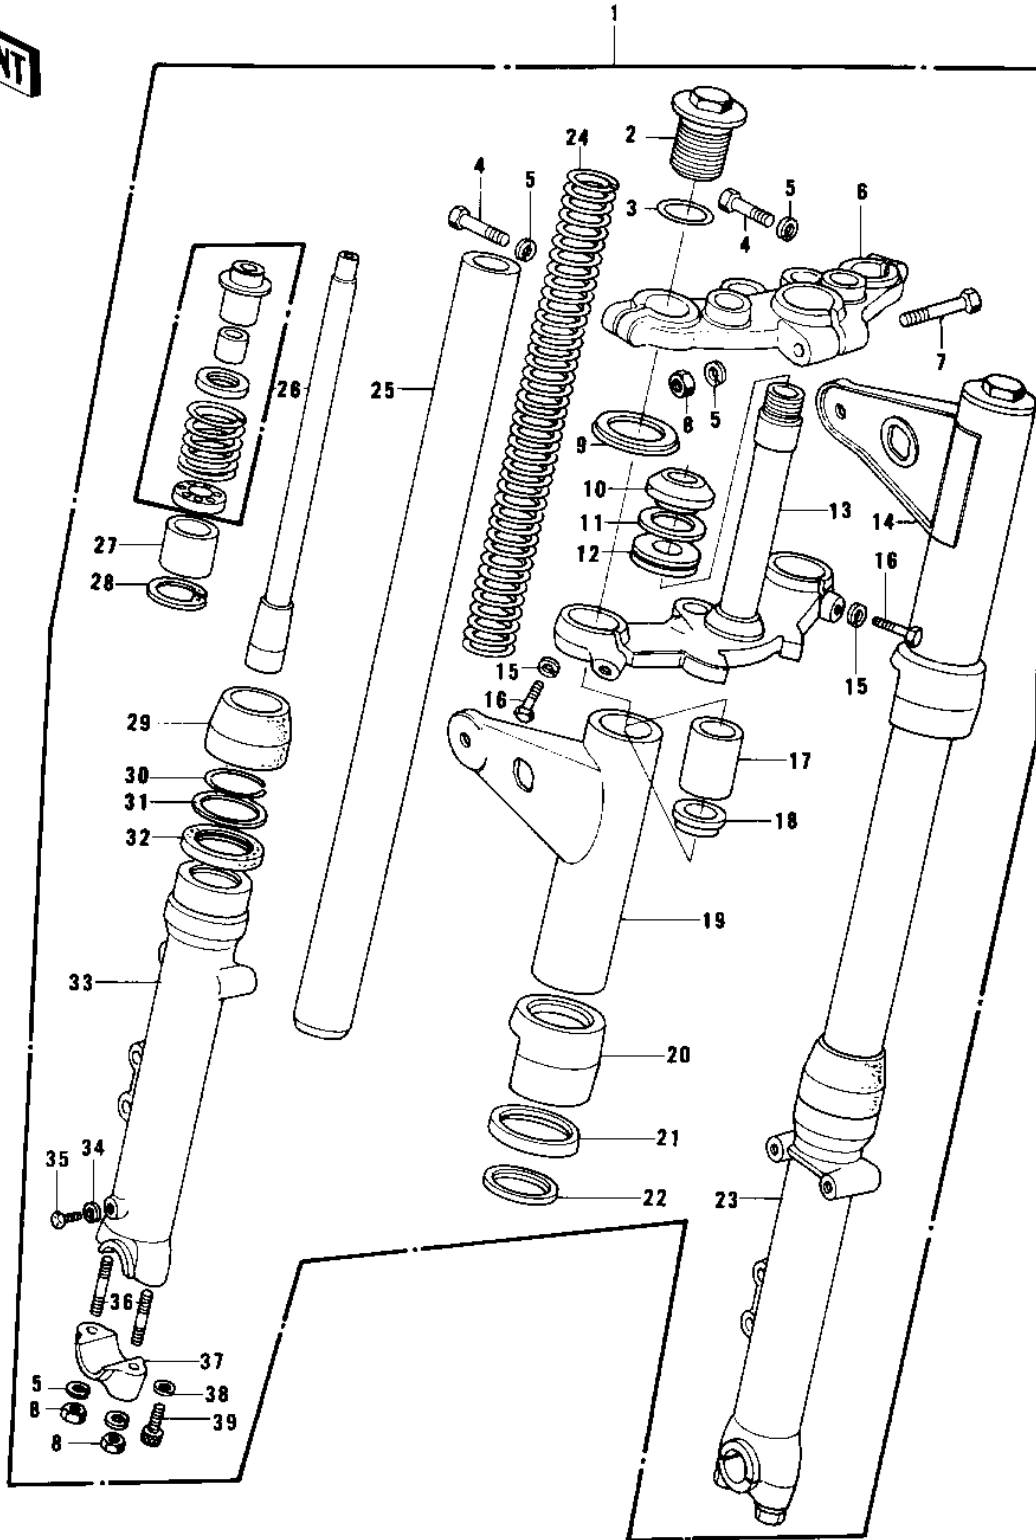

1978 KZ750-B3 PARTS DIAGRAM

FRONT FORK (KZ750-B1/B2)

KZ75

1978 KZ750-B3 PARTS LIST

FRONT FORK (KZ750-B1/B2)

ITEM NAME	PART NUMBER	QUANTITY
FORK-FRONT (Ref # 1)	44001-172	1
BOLT-FORK TOP (Ref # 2)	44062-003	2
'O' RING FORK TOP (Ref # 3)	44046-015	2
BOLT-HEX HEAD.8M/M (Ref # 4)	44041-045	2
WASHER SPRING 8MM (Ref # 5)	461F0800	7
HEAD STEERING STEM (Ref # 6)	44039-071	1
BOLT-STEERING STEM HD (Ref # 7)	44041-042	1
NUT,LOCK,8MM (Ref # 8)	92015-1124	5
WASHER,FORK COVER (Ref # 9)	44064-005	2
CONE,STEERING STEM (Ref # 10)	92047-012	1
WASHER,PLAIN (Ref # 11)	92022-231	1
OIL SEAL,STEERING STM (Ref # 12)	92056-003	1
STEM,STEERING (Ref # 13)	44037-093	1
COVER,R.H (Ref # 14)	44034-076	1
WASHER SPRING 12MM (Ref # 15)	461F1200	2
BOLT-HEX HEAD,12X36 (Ref # 16)	92003-064	2
SPACER (Ref # 17)	44028-040	2
GUIDE,FORK SPRING (Ref # 18)	44028-031	2
COVER,L.H.FORK (Ref # 19)	44033-076	1
GUIDE,FORK COVER (Ref # 20)	44064-025	2
WASHER,FORK COU GUID (Ref # 21)	44064-008	2
GASKET,FORK COVER (Ref # 22)	44045-038	2
TUBE,RH,FORK OUTER (Ref # 23)	44006-063	1
SPRING,FORK (Ref # 24)	44026-071	2
TUBE,FORK INNER (Ref # 25)	44013-057	2
CYLINDER-FORK (Ref # 26)	44022-027	2
PISTON,FORK (Ref # 27)	44018-009	2
CIRCLIP,FORK PISTON (Ref # 28)	44044-019	2
DUST SHEILD,FORK (Ref # 29)	44010-032	2

1978 KZ750-B3 PARTS LIST

FRONT FORK (KZ750-B1/B2)

ITEM NAME	PART NUMBER	QUANTITY
RING-SNAP,FORK OIL (Ref # 30)	92033-1100	2
WASHER-OIL SEAL FIT (Ref # 31)	44043-044	2
SEAL-OIL,FORK OUTER P (Ref # 32)	92049-1216	2
TUBE,LH,FORK OUTER (Ref # 33)	44005-065	1
GASKET FORK DRAIN PLG (Ref # 34)	44045-002	2
SCREW PAN HEAD 4X8 (Ref # 35)	220B0408	2
STUD,8X35 (Ref # 36)	92004-1009	2
HOLDER,FRONT AXLE (Ref # 37)	44063-014	2
GASKET,FORK CYLINDER (Ref # 38)	44045-057	2
BOLT-FORK CYLINDER (Ref # 39)	44041-040	2