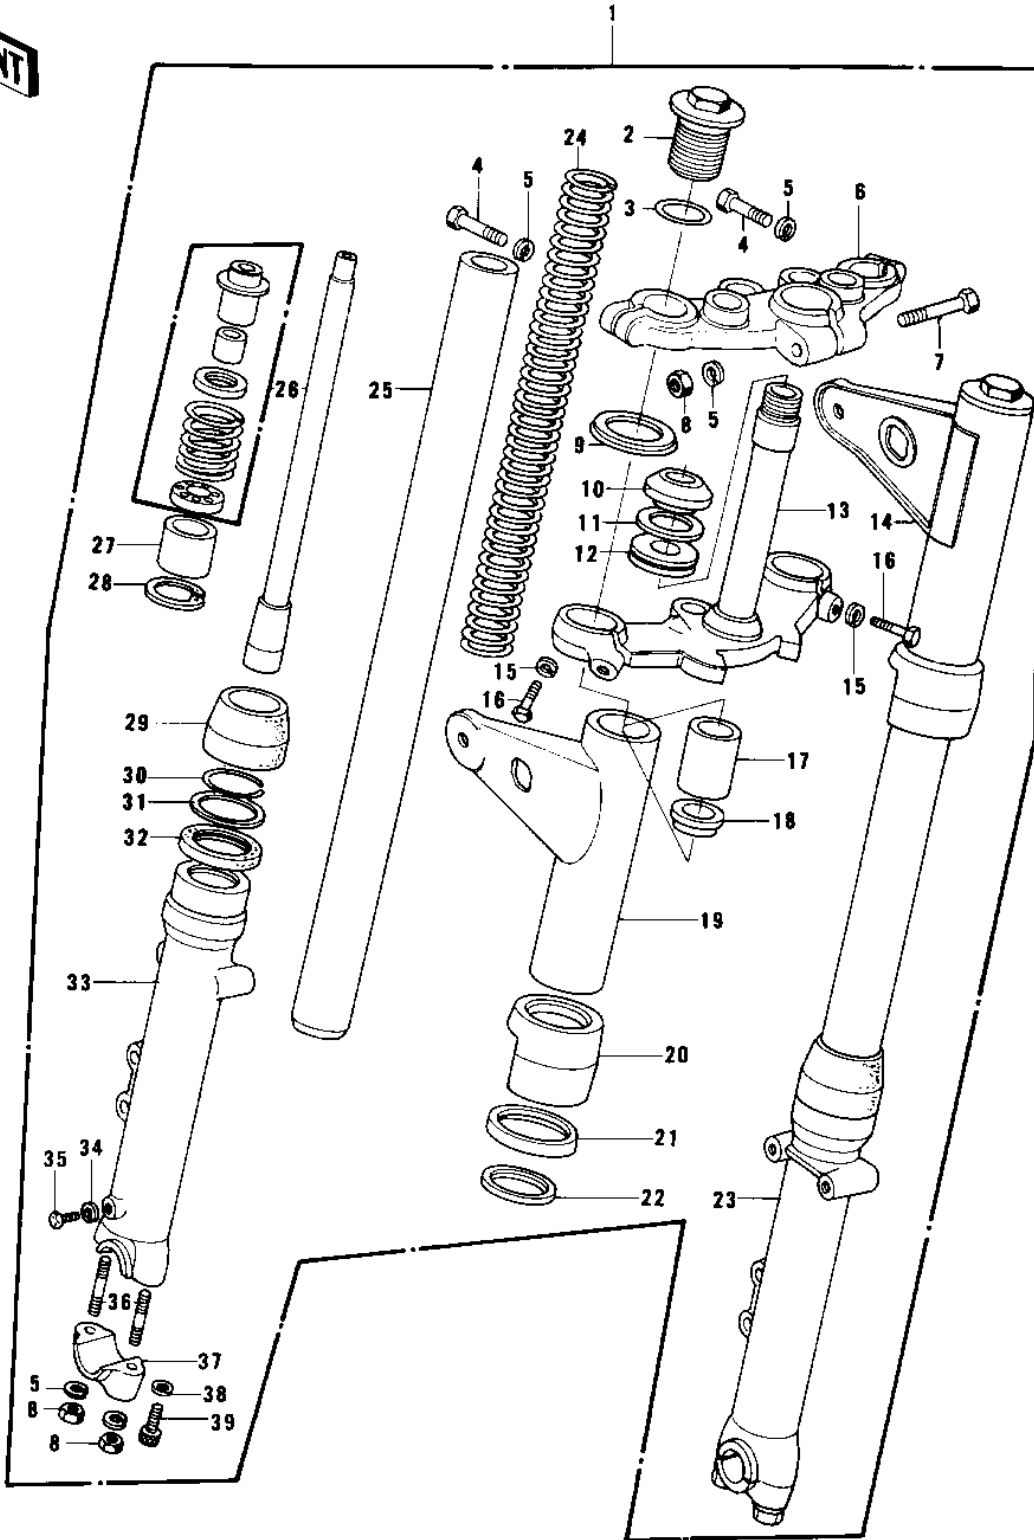

# 1979 KZ750-B4 PARTS DIAGRAM

FRONT FORK (KZ750-B1/B2)

**KZ75**

# 1979 KZ750-B4 PARTS LIST

## FRONT FORK (KZ750-B1/B2)

ITEM NAME	PART NUMBER	QUANTITY
FORK-FRONT (Ref # 1)	44001-172	1
BOLT-FORK TOP (Ref # 2)	44062-003	2
'O' RING FORK TOP (Ref # 3)	44046-015	2
BOLT-HEX HEAD.8M/M (Ref # 4)	44041-045	2
WASHER SPRING 8MM (Ref # 5)	461F0800	7
HEAD STEERING STEM (Ref # 6)	44039-071	1
BOLT-STEERING STEM HD (Ref # 7)	44041-042	1
NUT,LOCK,8MM (Ref # 8)	92015-1124	5
WASHER,FORK COVER (Ref # 9)	44064-005	2
CONE,STEERING STEM (Ref # 10)	92047-012	1
WASHER,PLAIN (Ref # 11)	92022-231	1
OIL SEAL,STEERING STM (Ref # 12)	92056-003	1
STEM,STEERING (Ref # 13)	44037-093	1
COVER,R.H (Ref # 14)	44034-076	1
WASHER SPRING 12MM (Ref # 15)	461F1200	2
BOLT-HEX HEAD,12X36 (Ref # 16)	92003-064	2
SPACER (Ref # 17)	44028-040	2
GUIDE,FORK SPRING (Ref # 18)	44028-031	2
COVER,L.H.FORK (Ref # 19)	44033-076	1
GUIDE,FORK COVER (Ref # 20)	44064-025	2
WASHER,FORK COU GUID (Ref # 21)	44064-008	2
GASKET,FORK COVER (Ref # 22)	44045-038	2
TUBE,RH,FORK OUTER (Ref # 23)	44006-063	1
SPRING,FORK (Ref # 24)	44026-071	2
TUBE,FORK INNER (Ref # 25)	44013-057	2
CYLINDER-FORK (Ref # 26)	44022-027	2
PISTON,FORK (Ref # 27)	44018-009	2
CIRCLIP,FORK PISTON (Ref # 28)	44044-019	2
DUST SHEILD,FORK (Ref # 29)	44010-032	2

### FRONT FORK (KZ750-B1/B2)

ITEM NAME	PART NUMBER	QUANTITY
RING-SNAP,FORK OIL (Ref # 30)	92033-1100	2
WASHER-OIL SEAL FIT (Ref # 31)	44043-044	2
SEAL-OIL,FORK OUTER P (Ref # 32)	92049-1216	2
TUBE,LH,FORK OUTER (Ref # 33)	44005-065	1
GASKET FORK DRAIN PLG (Ref # 34)	44045-002	2
SCREW PAN HEAD 4X8 (Ref # 35)	220B0408	2
STUD,8X35 (Ref # 36)	92004-1009	2
HOLDER,FRONT AXLE (Ref # 37)	44063-014	2
GASKET,FORK CYLINDER (Ref # 38)	44045-057	2
BOLT-FORK CYLINDER (Ref # 39)	44041-040	2