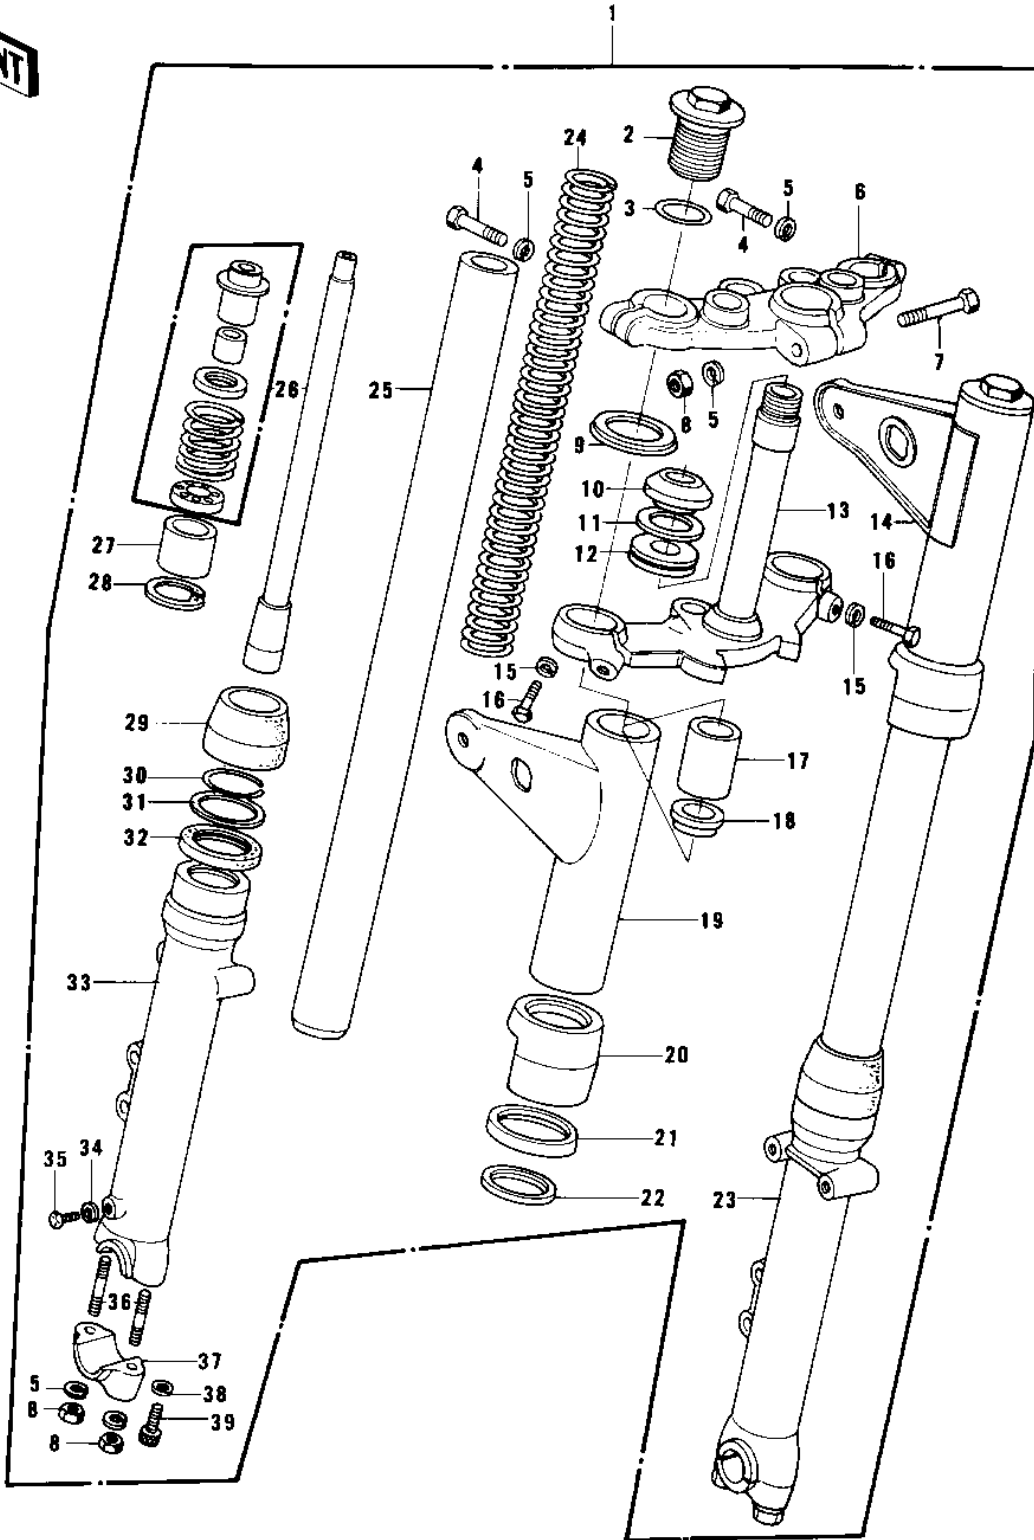

1979 KZ750-B4 PARTS DIAGRAM

FRONT FORK (KZ750-B1/B2)

KZ75

1979 KZ750-B4 PARTS LIST

FRONT FORK (KZ750-B1/B2)

ITEM NAME	PART NUMBER	QUANTITY
FORK-FRONT (Ref # 1)	44001-172	1
BOLT-FORK TOP (Ref # 2)	44062-003	2
'O' RING FORK TOP (Ref # 3)	44046-015	2
BOLT-HEX HEAD.8M/M (Ref # 4)	44041-045	2
WASHER SPRING 8MM (Ref # 5)	461F0800	7
HEAD STEERING STEM (Ref # 6)	44039-071	1
BOLT-STEERING STEM HD (Ref # 7)	44041-042	1
NUT,LOCK,8MM (Ref # 8)	92015-1124	5
WASHER,FORK COVER (Ref # 9)	44064-005	2
CONE,STEERING STEM (Ref # 10)	92047-012	1
WASHER,PLAIN (Ref # 11)	92022-231	1
OIL SEAL,STEERING STM (Ref # 12)	92056-003	1
STEM,STEERING (Ref # 13)	44037-093	1
COVER,R.H (Ref # 14)	44034-076	1
WASHER SPRING 12MM (Ref # 15)	461F1200	2
BOLT-HEX HEAD,12X36 (Ref # 16)	92003-064	2
SPACER (Ref # 17)	44028-040	2
GUIDE,FORK SPRING (Ref # 18)	44028-031	2
COVER,L.H.FORK (Ref # 19)	44033-076	1
GUIDE,FORK COVER (Ref # 20)	44064-025	2
WASHER,FORK COU GUID (Ref # 21)	44064-008	2
GASKET,FORK COVER (Ref # 22)	44045-038	2
TUBE,RH,FORK OUTER (Ref # 23)	44006-063	1
SPRING,FORK (Ref # 24)	44026-071	2
TUBE,FORK INNER (Ref # 25)	44013-057	2
CYLINDER-FORK (Ref # 26)	44022-027	2
PISTON,FORK (Ref # 27)	44018-009	2
CIRCLIP,FORK PISTON (Ref # 28)	44044-019	2
DUST SHEILD,FORK (Ref # 29)	44010-032	2

1979 KZ750-B4 PARTS LIST

FRONT FORK (KZ750-B1/B2)

ITEM NAME	PART NUMBER	QUANTITY
RING-SNAP,FORK OIL (Ref # 30)	92033-1100	2
WASHER-OIL SEAL FIT (Ref # 31)	44043-044	2
SEAL-OIL,FORK OUTER P (Ref # 32)	92049-1216	2
TUBE,LH,FORK OUTER (Ref # 33)	44005-065	1
GASKET FORK DRAIN PLG (Ref # 34)	44045-002	2
SCREW PAN HEAD 4X8 (Ref # 35)	220B0408	2
STUD,8X35 (Ref # 36)	92004-1009	2
HOLDER,FRONT AXLE (Ref # 37)	44063-014	2
GASKET,FORK CYLINDER (Ref # 38)	44045-057	2
BOLT-FORK CYLINDER (Ref # 39)	44041-040	2