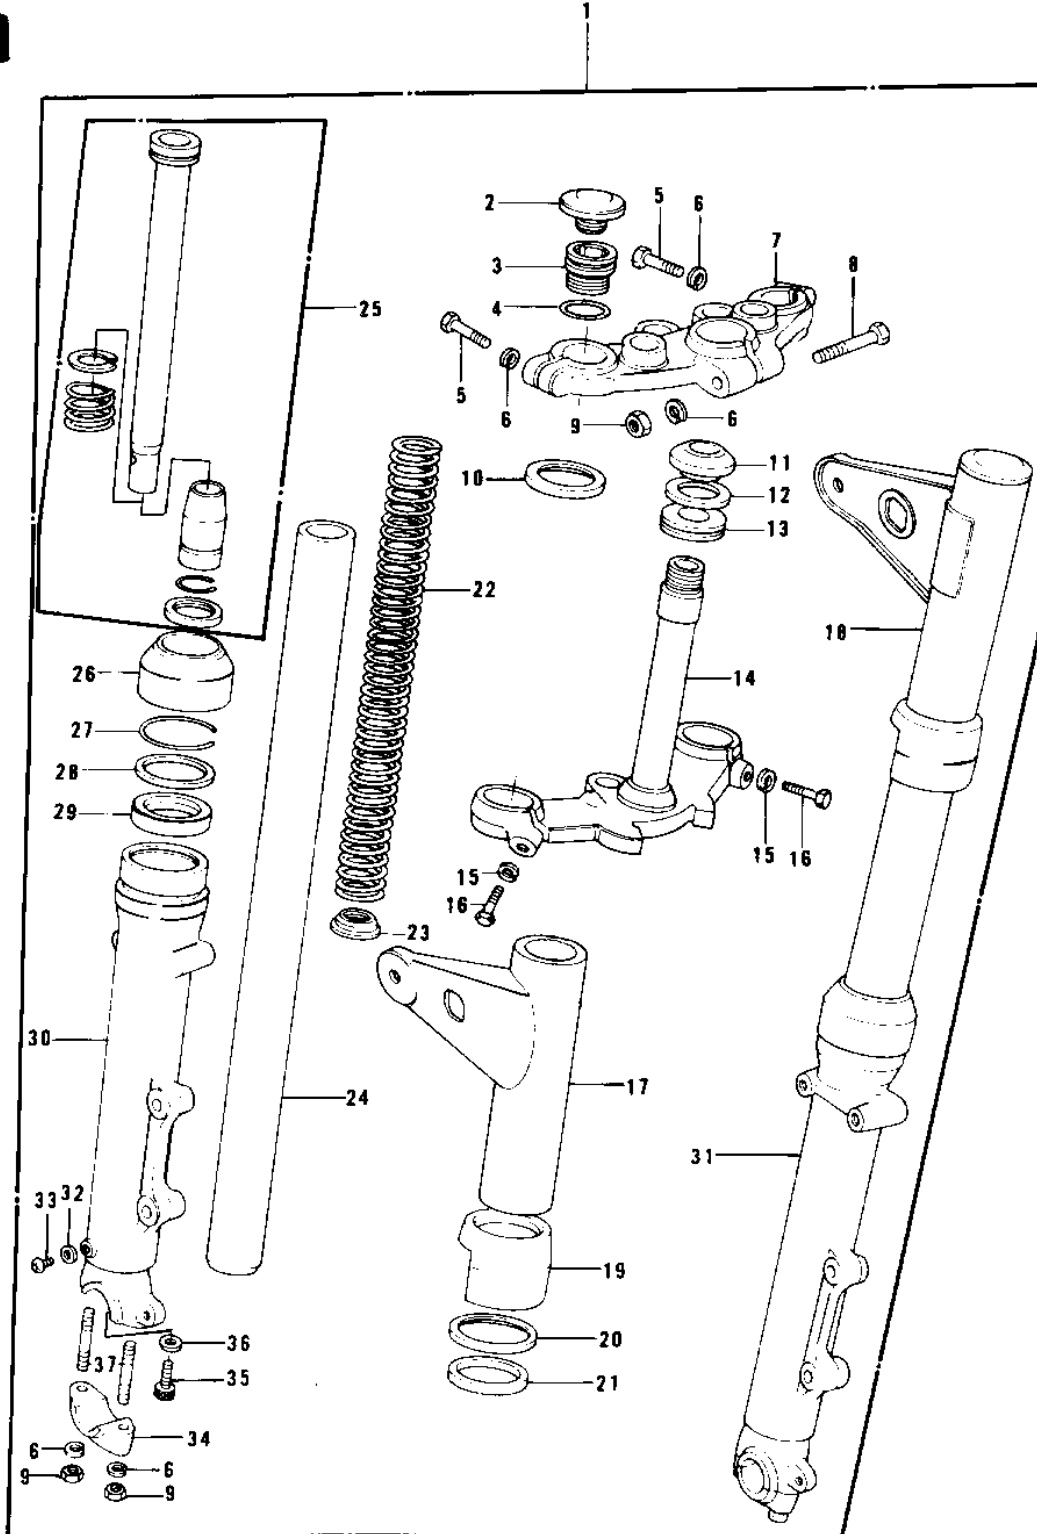

1978 KZ750-B3 PARTS DIAGRAM

FRONT FORK (KZ750-B3/B4)

KZ750

1978 KZ750-B3 PARTS LIST

FRONT FORK (KZ750-B3/B4)

ITEM NAME	PART NUMBER	QUANTITY
FORK-FRONT (Ref # 1)	44001-1015	1
CAP,RUBBER (Ref # 2)	11012-1017	2
CAP,FORK SPRING (Ref # 3)	44029-1003	2
"O" RING,FORK TOP (Ref # 4)	92055-1009	2
BOLT-HEX HEAD.8M/M (Ref # 5)	44041-045	2
WASHER SPRING 8MM (Ref # 6)	461F0800	7
HEAD STEERING STEM (Ref # 7)	44039-071	1
BOLT-STEERING STEM HD (Ref # 8)	44041-042	1
NUT,LOCK,8MM (Ref # 9)	92017-013	5
WASHER,FORK COVER (Ref # 10)	44064-005	2
CONE,STEERING STEM (Ref # 11)	92047-012	1
WASHER,PLAIN (Ref # 12)	92022-231	1
OIL SEAL,STEERING STM (Ref # 13)	92056-003	1
STEM,STEERING (Ref # 14)	44037-093	1
WASHER SPRING 12MM (Ref # 15)	461F1200	2
BOLT-HEX HEAD,12X36 (Ref # 16)	92003-064	2
COVER,L.H.FORK (Ref # 17)	44033-076	1
COVER,R.H (Ref # 18)	44034-076	1
GUIDE,FORK COVER (Ref # 19)	44064-025	2
WASHER,FORK COU GUID (Ref # 20)	44064-008	2
GASKET,FORK COVER (Ref # 21)	44045-038	2
SPRING,FORK (Ref # 22)	44026-1009	2
GUIDE,FORK SPRING (Ref # 23)	44028-1001	2
TUBE,FORK INNER (Ref # 24)	44013-1008	2
CYLINDER-FORK (Ref # 25)	44022-1002	2
DUST SHEILD,FORK (Ref # 26)	44010-032	2
RING-SNAP,FORK OIL (Ref # 27)	92033-1100	2
WASHER-OIL SEAL FIT (Ref # 28)	44043-044	2
SEAL-OIL,FORK OUTER P (Ref # 29)	92049-1216	2

1978 KZ750-B3 PARTS LIST

FRONT FORK (KZ750-B3/B4)

ITEM NAME	PART NUMBER	QUANTITY
TUBE,LH,FORK OUTER (Ref # 30)	44005-1031	1
TUBE,RH,FORK OUTER (Ref # 31)	44006-1031	1
GASKET FORK DRAIN PLG (Ref # 32)	44045-002	2
SCREW PAN HEAD 4X8 (Ref # 33)	220B0408	2
HOLDER,FRONT AXLE (Ref # 34)	44063-014	2
BOLT-FORK CYLINDER (Ref # 35)	44041-040	2
GASKET,FORK CYLINDER (Ref # 36)	44045-057	2
STUD,8X35 (Ref # 37)	92004-1009	4