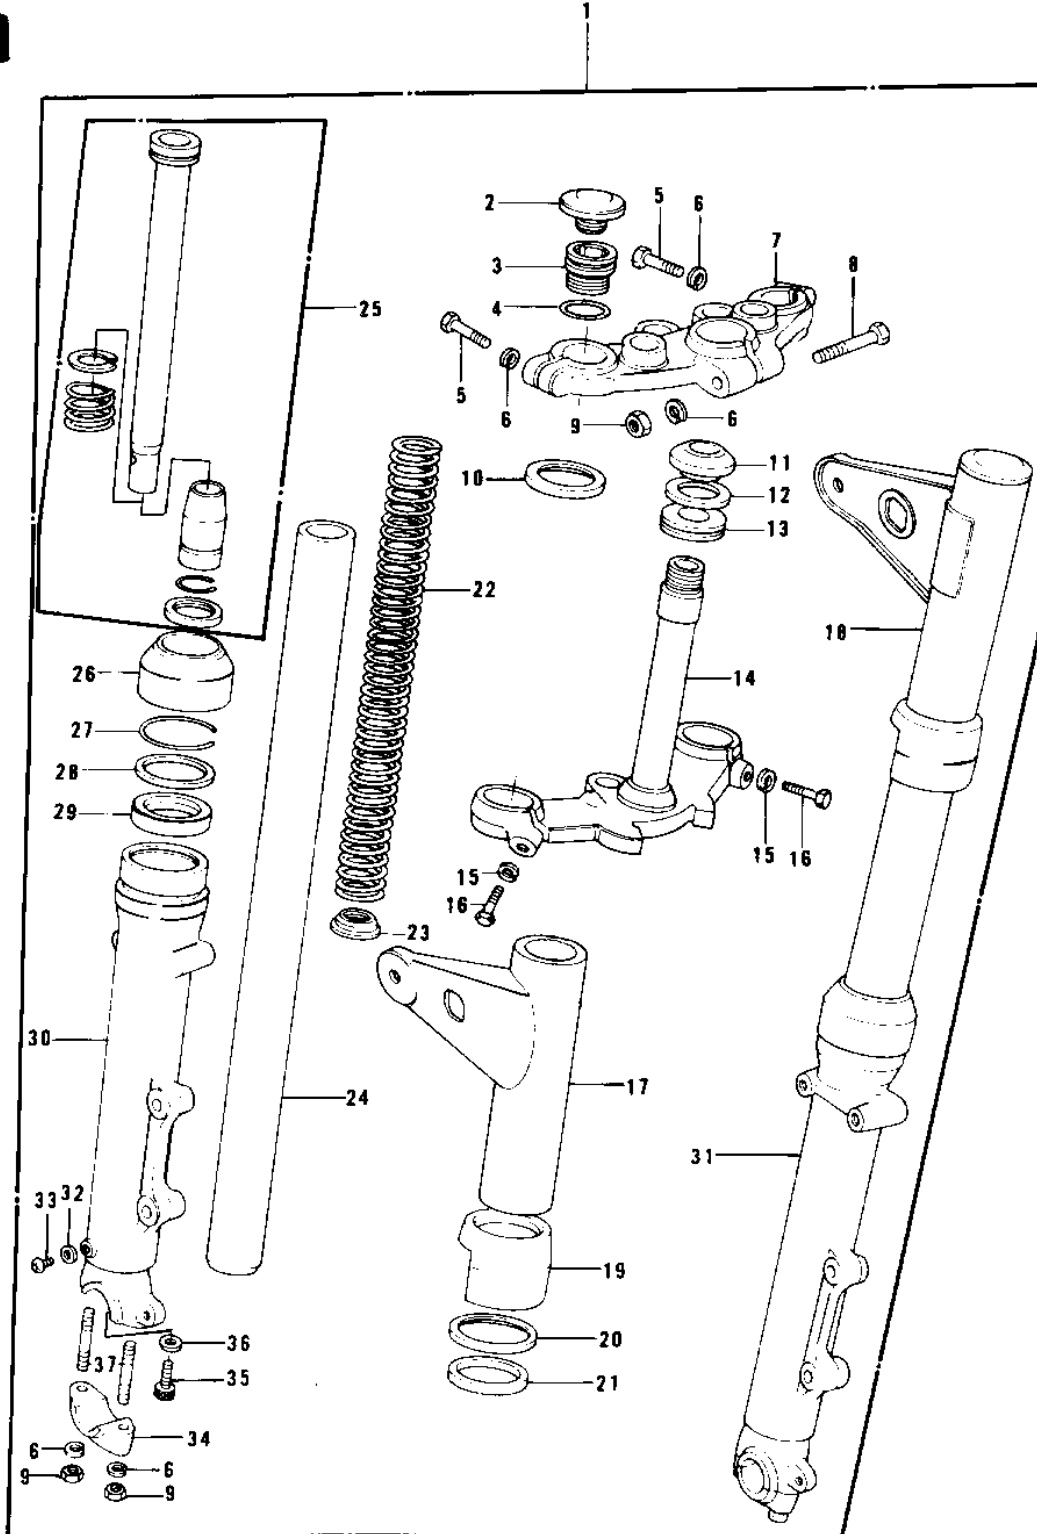

1979 KZ750-B4 PARTS DIAGRAM

FRONT FORK (KZ750-B3/B4)

KZ750

1979 KZ750-B4 PARTS LIST

FRONT FORK (KZ750-B3/B4)

ITEM NAME	PART NUMBER	QUANTITY
FORK-FRONT (Ref # 1)	44001-1015	1
CAP,RUBBER (Ref # 2)	11012-1017	2
CAP,FORK SPRING (Ref # 3)	44029-1003	2
"O" RING,FORK TOP (Ref # 4)	92055-1009	2
BOLT-HEX HEAD.8M/M (Ref # 5)	44041-045	2
WASHER SPRING 8MM (Ref # 6)	461F0800	7
HEAD STEERING STEM (Ref # 7)	44039-071	1
BOLT-STEERING STEM HD (Ref # 8)	44041-042	1
NUT,LOCK,8MM (Ref # 9)	92017-013	5
WASHER,FORK COVER (Ref # 10)	44064-005	2
CONE,STEERING STEM (Ref # 11)	92047-012	1
WASHER,PLAIN (Ref # 12)	92022-231	1
OIL SEAL,STEERING STM (Ref # 13)	92056-003	1
STEM,STEERING (Ref # 14)	44037-093	1
WASHER SPRING 12MM (Ref # 15)	461F1200	2
BOLT-HEX HEAD,12X36 (Ref # 16)	92003-064	2
COVER,L.H.FORK (Ref # 17)	44033-076	1
COVER,R.H (Ref # 18)	44034-076	1
GUIDE,FORK COVER (Ref # 19)	44064-025	2
WASHER,FORK COU GUID (Ref # 20)	44064-008	2
GASKET,FORK COVER (Ref # 21)	44045-038	2
SPRING,FORK (Ref # 22)	44026-1009	2
GUIDE,FORK SPRING (Ref # 23)	44028-1001	2
TUBE,FORK INNER (Ref # 24)	44013-1008	2
CYLINDER-FORK (Ref # 25)	44022-1002	2
DUST SHEILD,FORK (Ref # 26)	44010-032	2
RING-SNAP,FORK OIL (Ref # 27)	92033-1100	2
WASHER-OIL SEAL FIT (Ref # 28)	44043-044	2
SEAL-OIL,FORK OUTER P (Ref # 29)	92049-1216	2

1979 KZ750-B4 PARTS LIST

FRONT FORK (KZ750-B3/B4)

ITEM NAME	PART NUMBER	QUANTITY
TUBE,LH,FORK OUTER (Ref # 30)	44005-1031	1
TUBE,RH,FORK OUTER (Ref # 31)	44006-1031	1
GASKET FORK DRAIN PLG (Ref # 32)	44045-002	2
SCREW PAN HEAD 4X8 (Ref # 33)	220B0408	2
HOLDER,FRONT AXLE (Ref # 34)	44063-014	2
BOLT-FORK CYLINDER (Ref # 35)	44041-040	2
GASKET,FORK CYLINDER (Ref # 36)	44045-057	2
STUD,8X35 (Ref # 37)	92004-1009	4