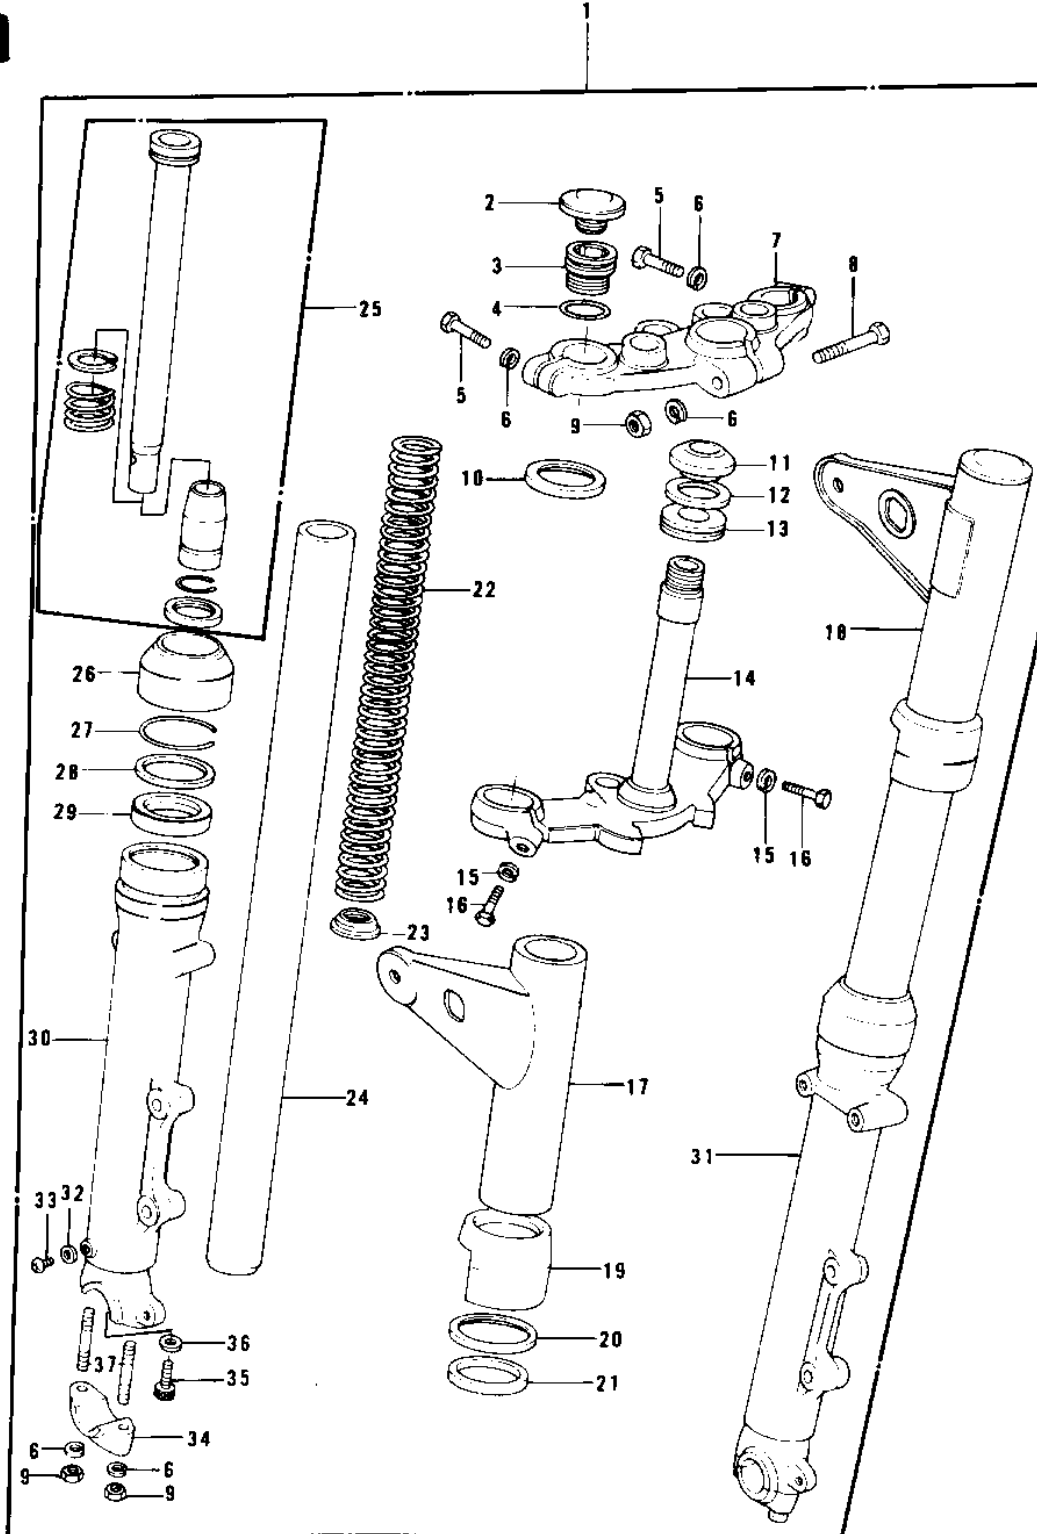

# 1979 KZ750-B4 PARTS DIAGRAM

FRONT FORK (KZ750-B3/B4)

**KZ750**

## FRONT FORK (KZ750-B3/B4)

ITEM NAME	PART NUMBER	QUANTITY
FORK-FRONT (Ref # 1)	44001-1015	1
CAP,RUBBER (Ref # 2)	11012-1017	2
CAP,FORK SPRING (Ref # 3)	44029-1003	2
"O" RING,FORK TOP (Ref # 4)	92055-1009	2
BOLT-HEX HEAD.8M/M (Ref # 5)	44041-045	2
WASHER SPRING 8MM (Ref # 6)	461F0800	7
HEAD STEERING STEM (Ref # 7)	44039-071	1
BOLT-STEERING STEM HD (Ref # 8)	44041-042	1
NUT,LOCK,8MM (Ref # 9)	92017-013	5
WASHER,FORK COVER (Ref # 10)	44064-005	2
CONE,STEERING STEM (Ref # 11)	92047-012	1
WASHER,PLAIN (Ref # 12)	92022-231	1
OIL SEAL,STEERING STM (Ref # 13)	92056-003	1
STEM,STEERING (Ref # 14)	44037-093	1
WASHER SPRING 12MM (Ref # 15)	461F1200	2
BOLT-HEX HEAD,12X36 (Ref # 16)	92003-064	2
COVER,L.H.FORK (Ref # 17)	44033-076	1
COVER,R.H (Ref # 18)	44034-076	1
GUIDE,FORK COVER (Ref # 19)	44064-025	2
WASHER,FORK COU GUID (Ref # 20)	44064-008	2
GASKET,FORK COVER (Ref # 21)	44045-038	2
SPRING,FORK (Ref # 22)	44026-1009	2
GUIDE,FORK SPRING (Ref # 23)	44028-1001	2
TUBE,FORK INNER (Ref # 24)	44013-1008	2
CYLINDER-FORK (Ref # 25)	44022-1002	2
DUST SHEILD,FORK (Ref # 26)	44010-032	2
RING-SNAP,FORK OIL (Ref # 27)	92033-1100	2
WASHER-OIL SEAL FIT (Ref # 28)	44043-044	2
SEAL-OIL,FORK OUTER P (Ref # 29)	92049-1216	2

## 1979 KZ750-B4 PARTS LIST

### FRONT FORK (KZ750-B3/B4)

ITEM NAME	PART NUMBER	QUANTITY
TUBE,LH,FORK OUTER (Ref # 30)	44005-1031	1
TUBE,RH,FORK OUTER (Ref # 31)	44006-1031	1
GASKET FORK DRAIN PLG (Ref # 32)	44045-002	2
SCREW PAN HEAD 4X8 (Ref # 33)	220B0408	2
HOLDER,FRONT AXLE (Ref # 34)	44063-014	2
BOLT-FORK CYLINDER (Ref # 35)	44041-040	2
GASKET,FORK CYLINDER (Ref # 36)	44045-057	2
STUD,8X35 (Ref # 37)	92004-1009	4