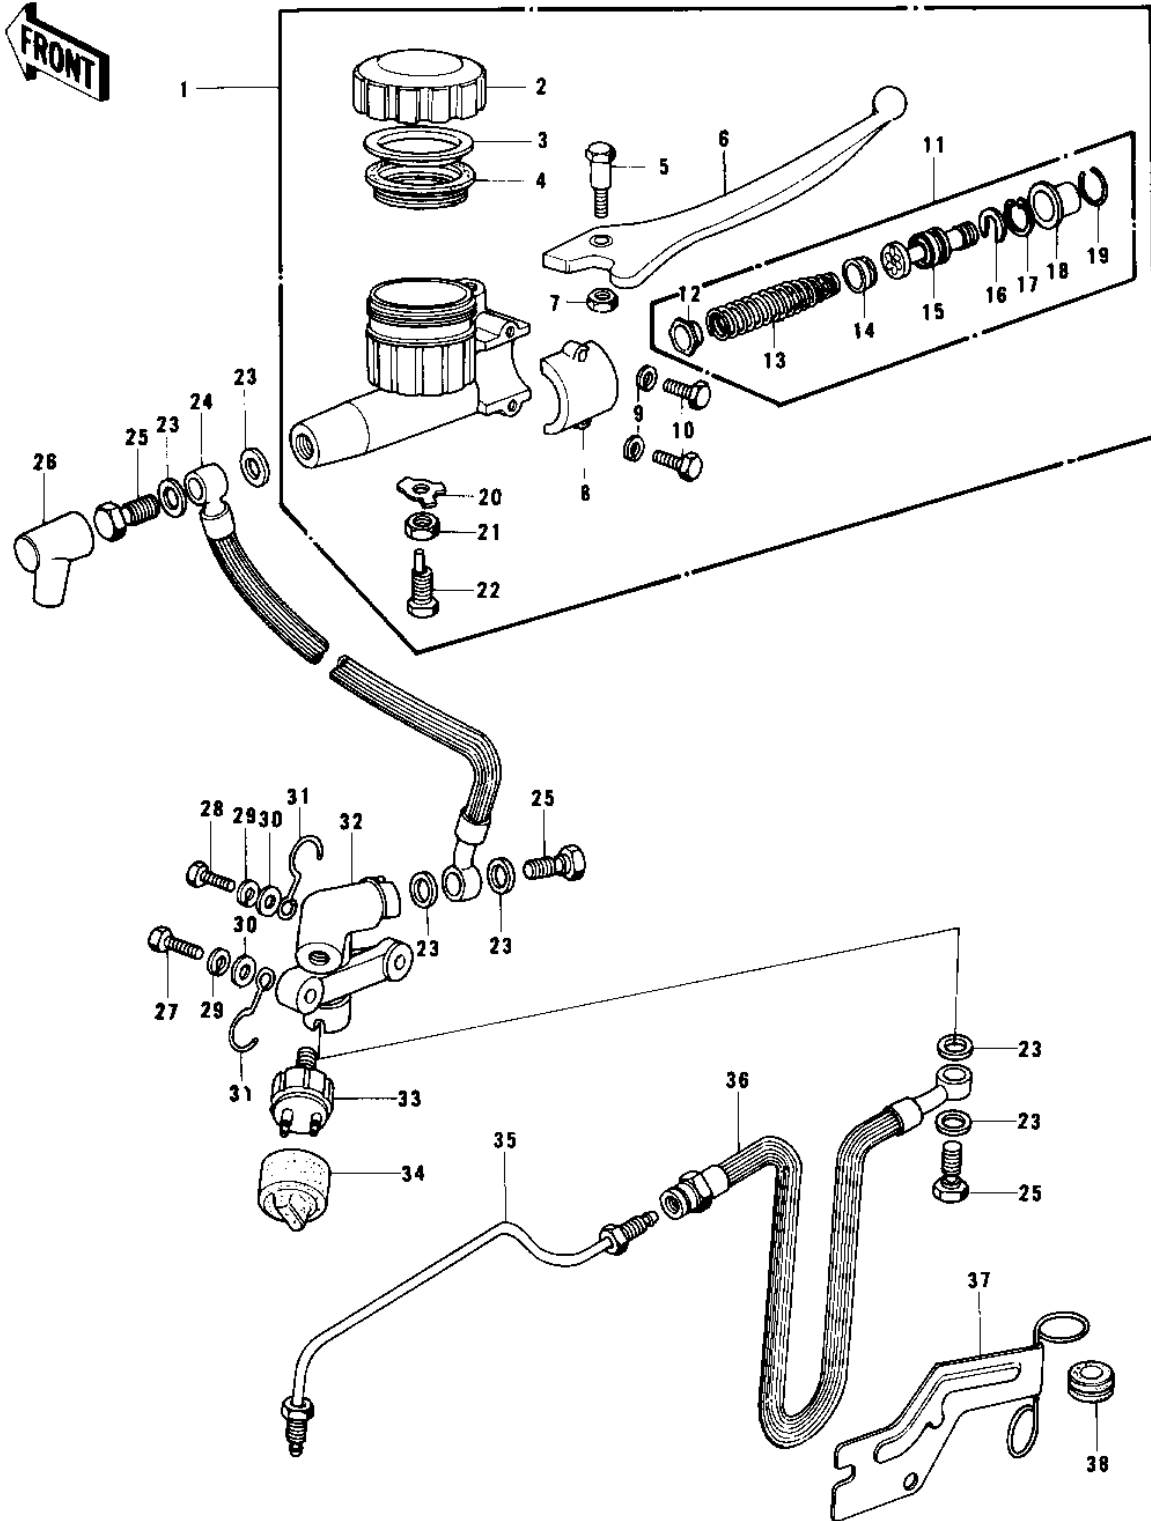

1978 KZ750-B3 PARTS DIAGRAM

FRONT MASTER CYLINDER (KZ750-B1/B2)

1978 KZ750-B3 PARTS LIST

FRONT MASTER CYLINDER (KZ750-B1/B2)

ITEM NAME	PART NUMBER	QUANTITY
CYL ASSY,MASTER,FRONT (Ref # 1)	43015-027	1
CAP,OIL CUP (Ref # 2)	43026-003	1
PLATE-MASTER CYLINDER (Ref # 3)	43027-001	1
DIAPHRAGM (Ref # 4)	43028-003	1
BOLT-LEVER FITTING (Ref # 5)	43033-001	1
LEVER,FRONT BRAKE (Ref # 6)	43029-003	1
NUT 6MM (Ref # 7)	312B0600	1
HOLDER-MASTER CYL (Ref # 8)	43034-001	1
WASHER PLAIN 6MM (Ref # 9)	411B0600	2
BOLT HEX HEAD 6X25 (Ref # 10)	110N0625	2
REPAIR SET-MASTER CYL (Ref # 11)	43073-001	1
VALVE ASSY-CHECK (Ref # 12)	43017-001	1
SPRING ASSY-RETURN (Ref # 13)	43018-001	1
CUP-PRIMARY (Ref # 14)	43019-001	1
PISTON ASSY (Ref # 15)	43072-001	1
STOPPER-PISTON (Ref # 16)	43022-001	1
CIRCLIP,18MM (Ref # 17)	481J1800	1
BOOTS (Ref # 18)	43024-001	1
STOPPER-BOOTS (Ref # 19)	43025-001	1
WASHER-LOCK,8MM (Ref # 20)	43031-001	1
NUT,8MM (Ref # 21)	311B0800	1
BOLT,LEVER ADJUSTING (Ref # 22)	43030-003	1
WASHER-OIL BOLT (Ref # 23)	43067-001	6
HOSE,FRONT BRAKE (Ref # 24)	43059-007	1
BOLT,OIL,L=23 (Ref # 25)	92002-1888	3
BOOT,DUST (Ref # 26)	49006-1041	1
BOLT-HEX HEAD,6X32 (Ref # 27)	110N0632	1
BOLT, HEX HEAD 6X22 (Ref # 28)	110N0622	1
WASHER SPRING 6MM (Ref # 29)	461F0600	2

1978 KZ750-B3 PARTS LIST

FRONT MASTER CYLINDER (KZ750-B1/B2)

ITEM NAME	PART NUMBER	QUANTITY
WASHER PLAIN 6MM (Ref # 30)	411B0600	2
CLAMP,CABLE (Ref # 31)	92037-092	2
JOINT,THREE WAY (Ref # 32)	43061-002	1
SWITCH-FRONT BRAKE (Ref # 33)	43065-001	1
CAP,FRONT BRK SWITCH (Ref # 34)	11012-1037	1
PIPE,BRIDGE (Ref # 35)	43060-021	1
HOSE-BRAKE,L=350 (Ref # 36)	43059-1262	1
BRACKET-BRAKE HOSE (Ref # 37)	43063-001	1
GROMMET-HOSE BRACKET (Ref # 38)	43064-001	1