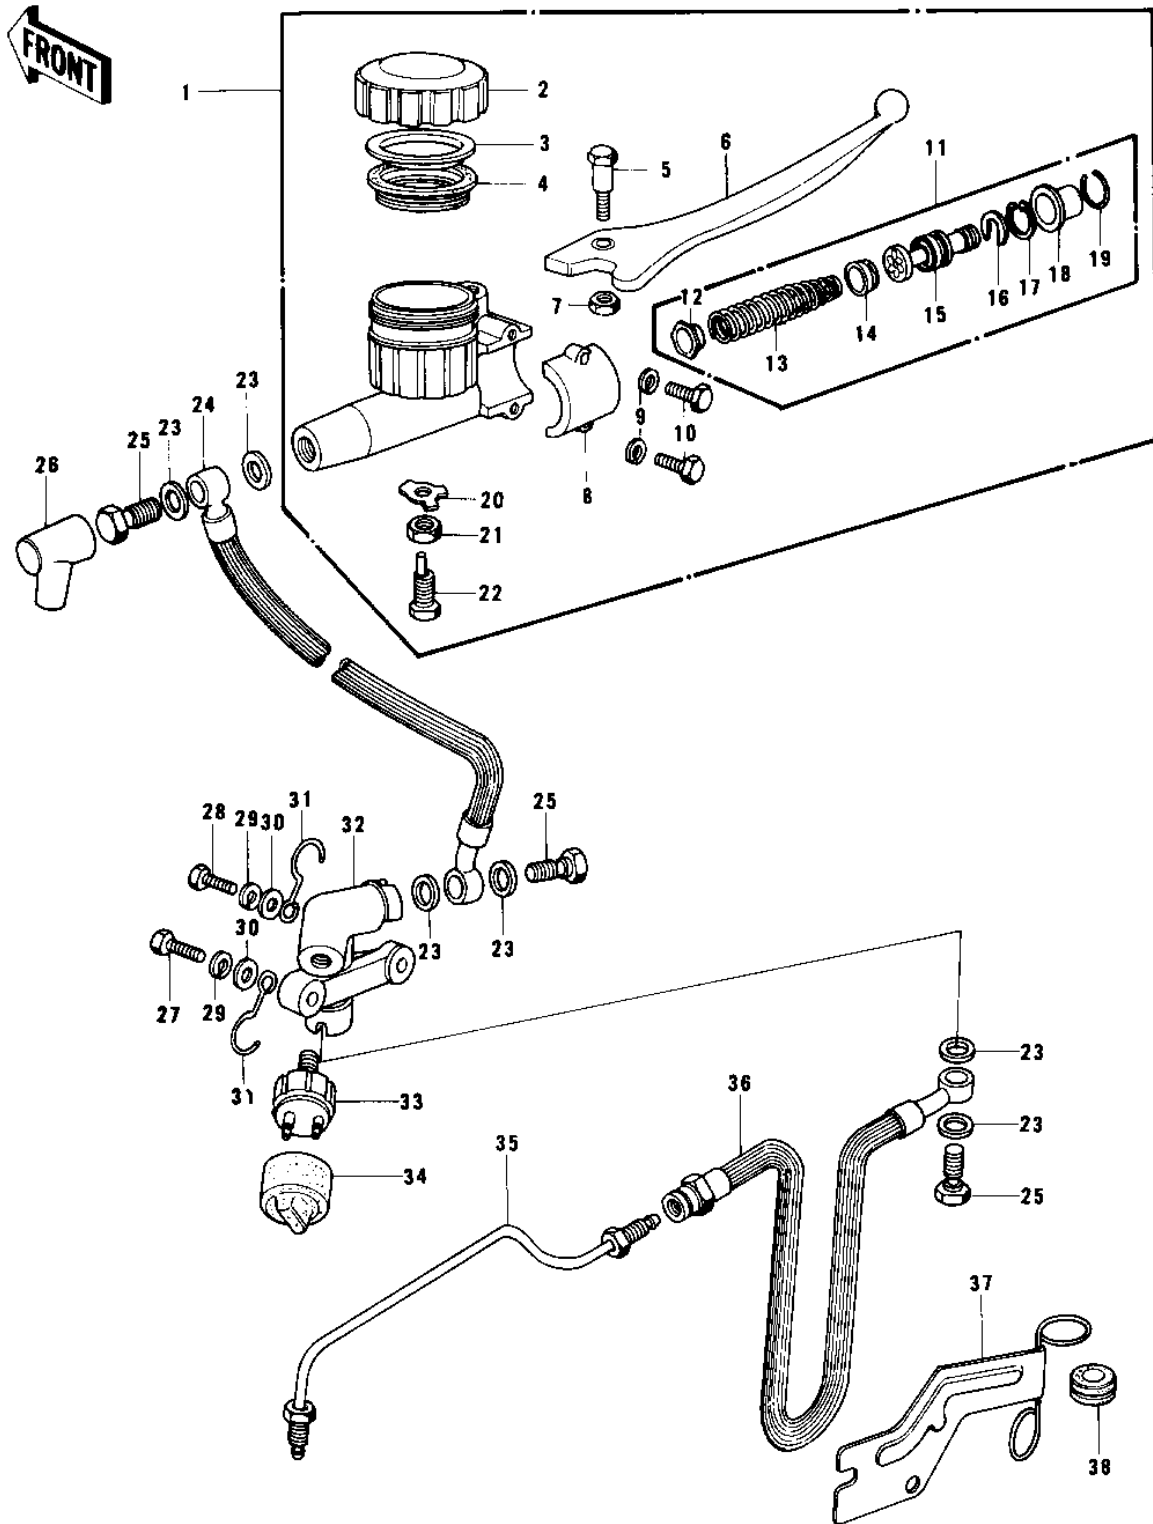

# 1979 KZ750-B4 PARTS DIAGRAM

# 1979 KZ750-B4 PARTS LIST

## FRONT MASTER CYLINDER (KZ750-B1/B2)

ITEM NAME	PART NUMBER	QUANTITY
CYL ASSY,MASTER,FRONT (Ref # 1)	43015-027	1
CAP,OIL CUP (Ref # 2)	43026-003	1
PLATE-MASTER CYLINDER (Ref # 3)	43027-001	1
DIAPHRAGM (Ref # 4)	43028-003	1
BOLT-LEVER FITTING (Ref # 5)	43033-001	1
LEVER,FRONT BRAKE (Ref # 6)	43029-003	1
NUT 6MM (Ref # 7)	312B0600	1
HOLDER-MASTER CYL (Ref # 8)	43034-001	1
WASHER PLAIN 6MM (Ref # 9)	411B0600	2
BOLT HEX HEAD 6X25 (Ref # 10)	110N0625	2
REPAIR SET-MASTER CYL (Ref # 11)	43073-001	1
VALVE ASSY-CHECK (Ref # 12)	43017-001	1
SPRING ASSY-RETURN (Ref # 13)	43018-001	1
CUP-PRIMARY (Ref # 14)	43019-001	1
PISTON ASSY (Ref # 15)	43072-001	1
STOPPER-PISTON (Ref # 16)	43022-001	1
CIRCLIP,18MM (Ref # 17)	481J1800	1
BOOTS (Ref # 18)	43024-001	1
STOPPER-BOOTS (Ref # 19)	43025-001	1
WASHER-LOCK,8MM (Ref # 20)	43031-001	1
NUT,8MM (Ref # 21)	311B0800	1
BOLT,LEVER ADJUSTING (Ref # 22)	43030-003	1
WASHER-OIL BOLT (Ref # 23)	43067-001	6
HOSE,FRONT BRAKE (Ref # 24)	43059-007	1
BOLT,OIL,L=23 (Ref # 25)	92002-1888	3
BOOT,DUST (Ref # 26)	49006-1041	1
BOLT-HEX HEAD,6X32 (Ref # 27)	110N0632	1
BOLT, HEX HEAD 6X22 (Ref # 28)	110N0622	1
WASHER SPRING 6MM (Ref # 29)	461F0600	2