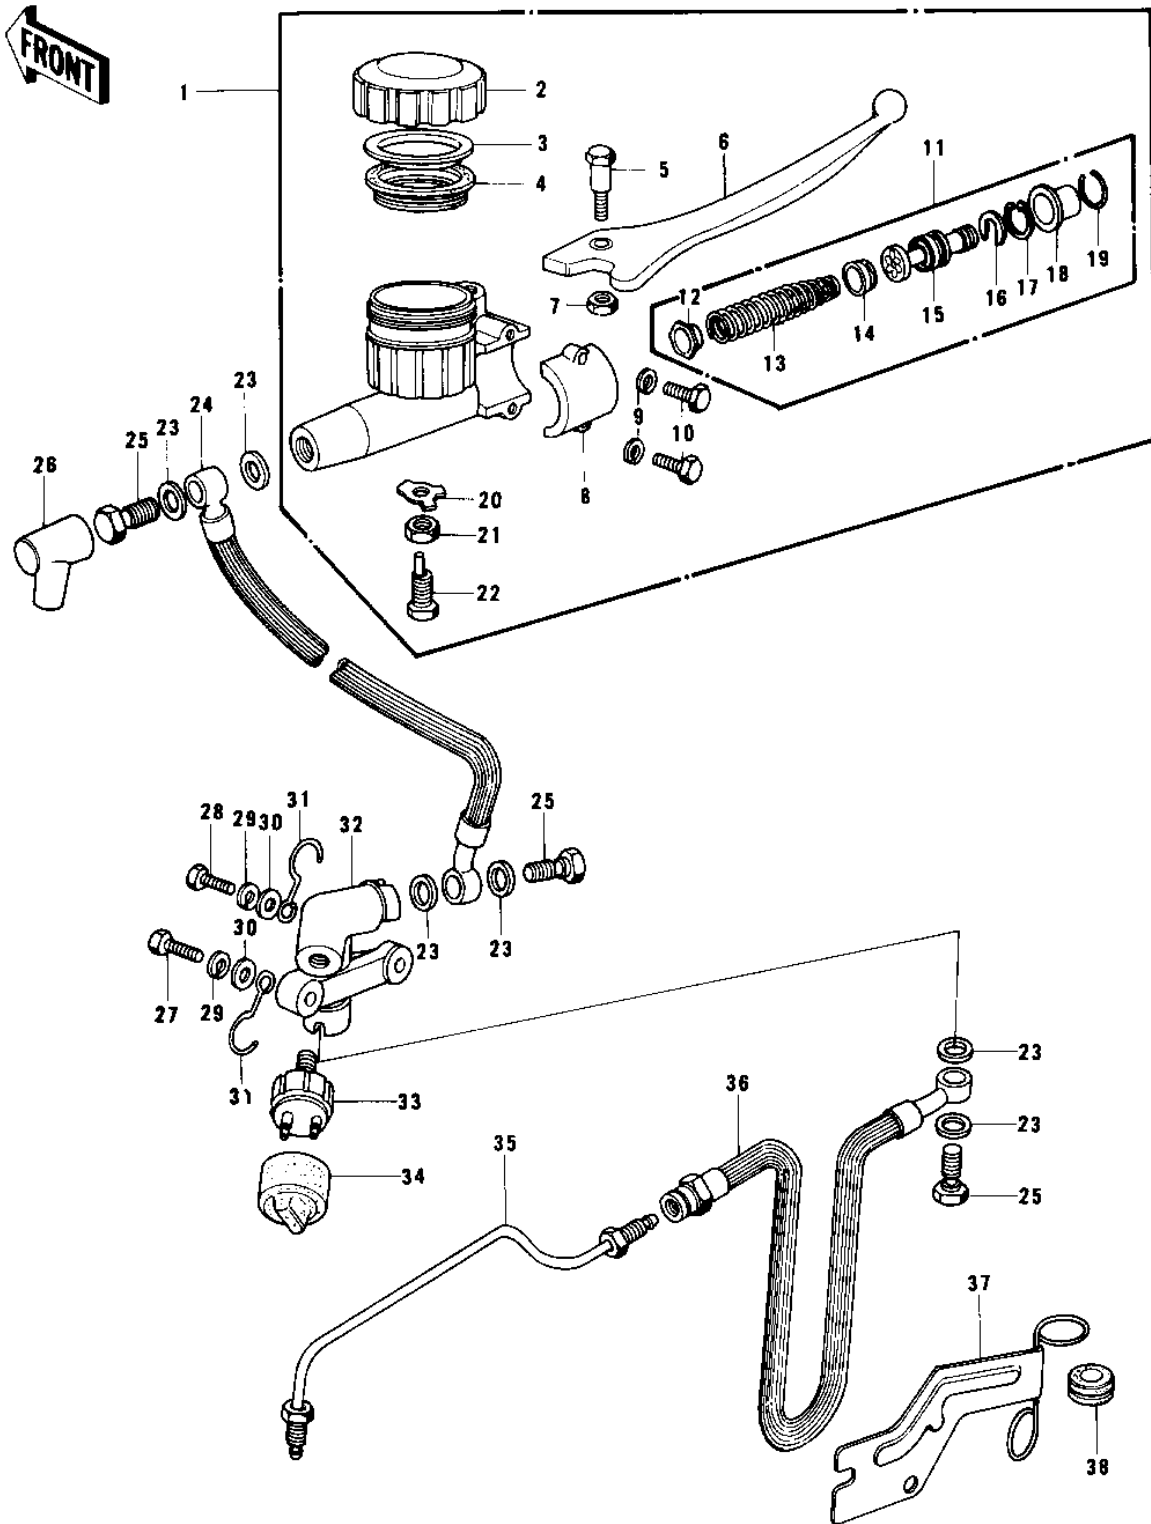

1979 KZ750-B4 PARTS DIAGRAM

FRONT MASTER CYLINDER (KZ750-B1/B2)

1979 KZ750-B4 PARTS LIST

FRONT MASTER CYLINDER (KZ750-B1/B2)

ITEM NAME	PART NUMBER	QUANTITY
CYL ASSY,MASTER,FRONT (Ref # 1)	43015-027	1
CAP,OIL CUP (Ref # 2)	43026-003	1
PLATE-MASTER CYLINDER (Ref # 3)	43027-001	1
DIAPHRAGM (Ref # 4)	43028-003	1
BOLT-LEVER FITTING (Ref # 5)	43033-001	1
LEVER,FRONT BRAKE (Ref # 6)	43029-003	1
NUT 6MM (Ref # 7)	312B0600	1
HOLDER-MASTER CYL (Ref # 8)	43034-001	1
WASHER PLAIN 6MM (Ref # 9)	411B0600	2
BOLT HEX HEAD 6X25 (Ref # 10)	110N0625	2
REPAIR SET-MASTER CYL (Ref # 11)	43073-001	1
VALVE ASSY-CHECK (Ref # 12)	43017-001	1
SPRING ASSY-RETURN (Ref # 13)	43018-001	1
CUP-PRIMARY (Ref # 14)	43019-001	1
PISTON ASSY (Ref # 15)	43072-001	1
STOPPER-PISTON (Ref # 16)	43022-001	1
CIRCLIP,18MM (Ref # 17)	481J1800	1
BOOTS (Ref # 18)	43024-001	1
STOPPER-BOOTS (Ref # 19)	43025-001	1
WASHER-LOCK,8MM (Ref # 20)	43031-001	1
NUT,8MM (Ref # 21)	311B0800	1
BOLT,LEVER ADJUSTING (Ref # 22)	43030-003	1
WASHER-OIL BOLT (Ref # 23)	43067-001	6
HOSE,FRONT BRAKE (Ref # 24)	43059-007	1
BOLT,OIL,L=23 (Ref # 25)	92002-1888	3
BOOT,DUST (Ref # 26)	49006-1041	1
BOLT-HEX HEAD,6X32 (Ref # 27)	110N0632	1
BOLT, HEX HEAD 6X22 (Ref # 28)	110N0622	1
WASHER SPRING 6MM (Ref # 29)	461F0600	2

1979 KZ750-B4 PARTS LIST

FRONT MASTER CYLINDER (KZ750-B1/B2)

ITEM NAME	PART NUMBER	QUANTITY
WASHER PLAIN 6MM (Ref # 30)	411B0600	2
CLAMP,CABLE (Ref # 31)	92037-092	2
JOINT,THREE WAY (Ref # 32)	43061-002	1
SWITCH-FRONT BRAKE (Ref # 33)	43065-001	1
CAP,FRONT BRK SWITCH (Ref # 34)	11012-1037	1
PIPE,BRIDGE (Ref # 35)	43060-021	1
HOSE-BRAKE,L=350 (Ref # 36)	43059-1262	1
BRACKET-BRAKE HOSE (Ref # 37)	43063-001	1
GROMMET-HOSE BRACKET (Ref # 38)	43064-001	1