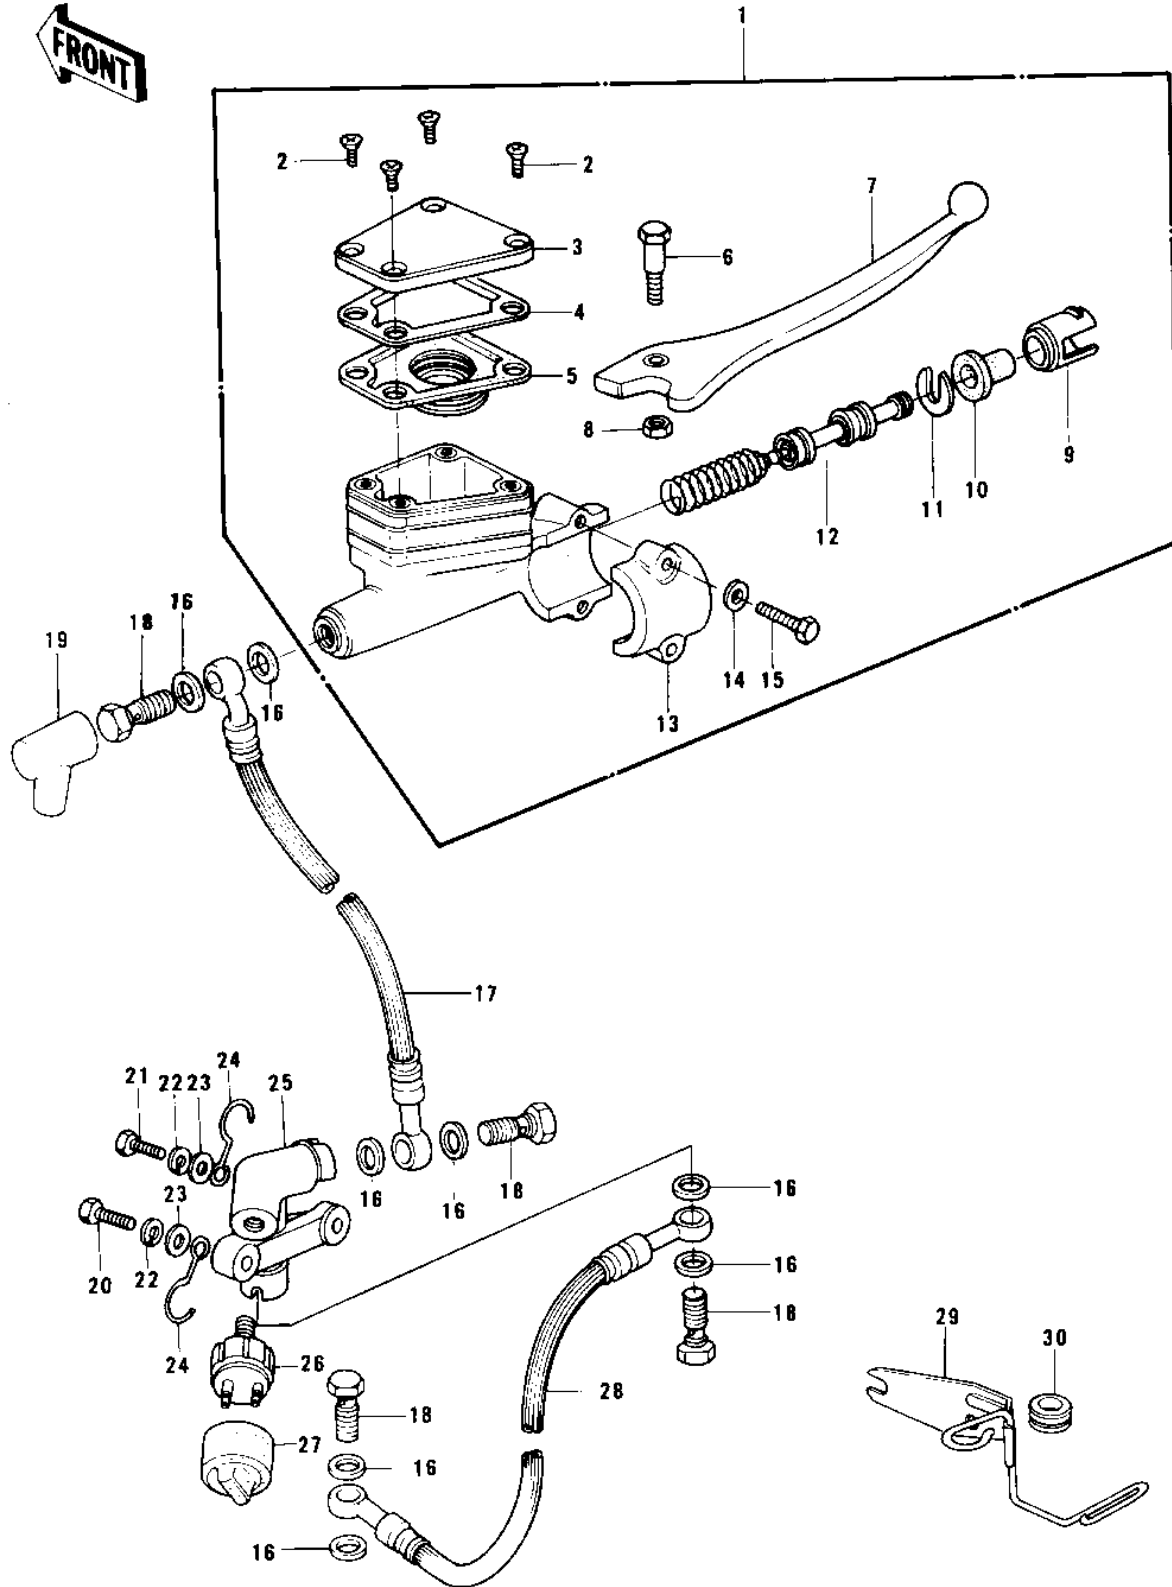

# 1978 KZ750-B3 PARTS DIAGRAM

FRONT MASTER CYLINDER (KZ750-B3/B4)

10:

K:

# 1978 KZ750-B3 PARTS LIST

## FRONT MASTER CYLINDER (KZ750-B3/B4)

ITEM NAME	PART NUMBER	QUANTITY
CYLINDER ASSY,MASTER (Ref # 1)	43015-1007	1
SCREW,COUNTERSUNK HED (Ref # 2)	92001-1055	4
CAP,OIL CUP (Ref # 3)	43026-1003	1
PLATE,DIAPHRAGM (Ref # 4)	43027-1002	1
DIAPHRAGM (Ref # 5)	43028-1002	1
BOLT,CLUTCH LEV FITT (Ref # 6)	92001-1056	1
LEVER,FRONT BRAKE (Ref # 7)	46092-1002	1
NUT 6MM (Ref # 8)	312B0600	1
LINER,PISTON (Ref # 9)	14008-1007	1
DUST COVER (Ref # 10)	49016-1010	1
STOPER,PISTON (Ref # 11)	43022-1001	1
PISTON-COMP-BRAKE (Ref # 12)	43020-1026	1
HOLDER,MASTER CYLINDR (Ref # 13)	43034-1001	1
WASHER PLAIN 6MM (Ref # 14)	411B0600	2
BOLT HEX HEAD 6X25 (Ref # 15)	110N0625	2
WASHER-OIL BOLT (Ref # 16)	43067-001	8
HOSE,FRONT BRAKE (Ref # 17)	43059-007	1
BOLT,OIL,L=23 (Ref # 18)	92002-1888	4
BOOT,DUST (Ref # 19)	49006-1041	1
BOLT-HEX HEAD,6X32 (Ref # 20)	110N0632	1
BOLT, HEX HEAD 6X22 (Ref # 21)	110N0622	1
WASHER SPRING 6MM (Ref # 22)	461F0600	2
WASHER PLAIN 6MM (Ref # 23)	411B0600	2
CLAMP,CABLE (Ref # 24)	92037-092	2
JOINT,THREE WAY (Ref # 25)	43061-002	1
SWITCH-FRONT BRAKE (Ref # 26)	43065-001	1
CAP,FRONT BRK SWITCH (Ref # 27)	11012-1037	1
HOSE,CALIPER BRAKE (Ref # 28)	43059-033	1
BRACKET (Ref # 29)	11034-1041	1