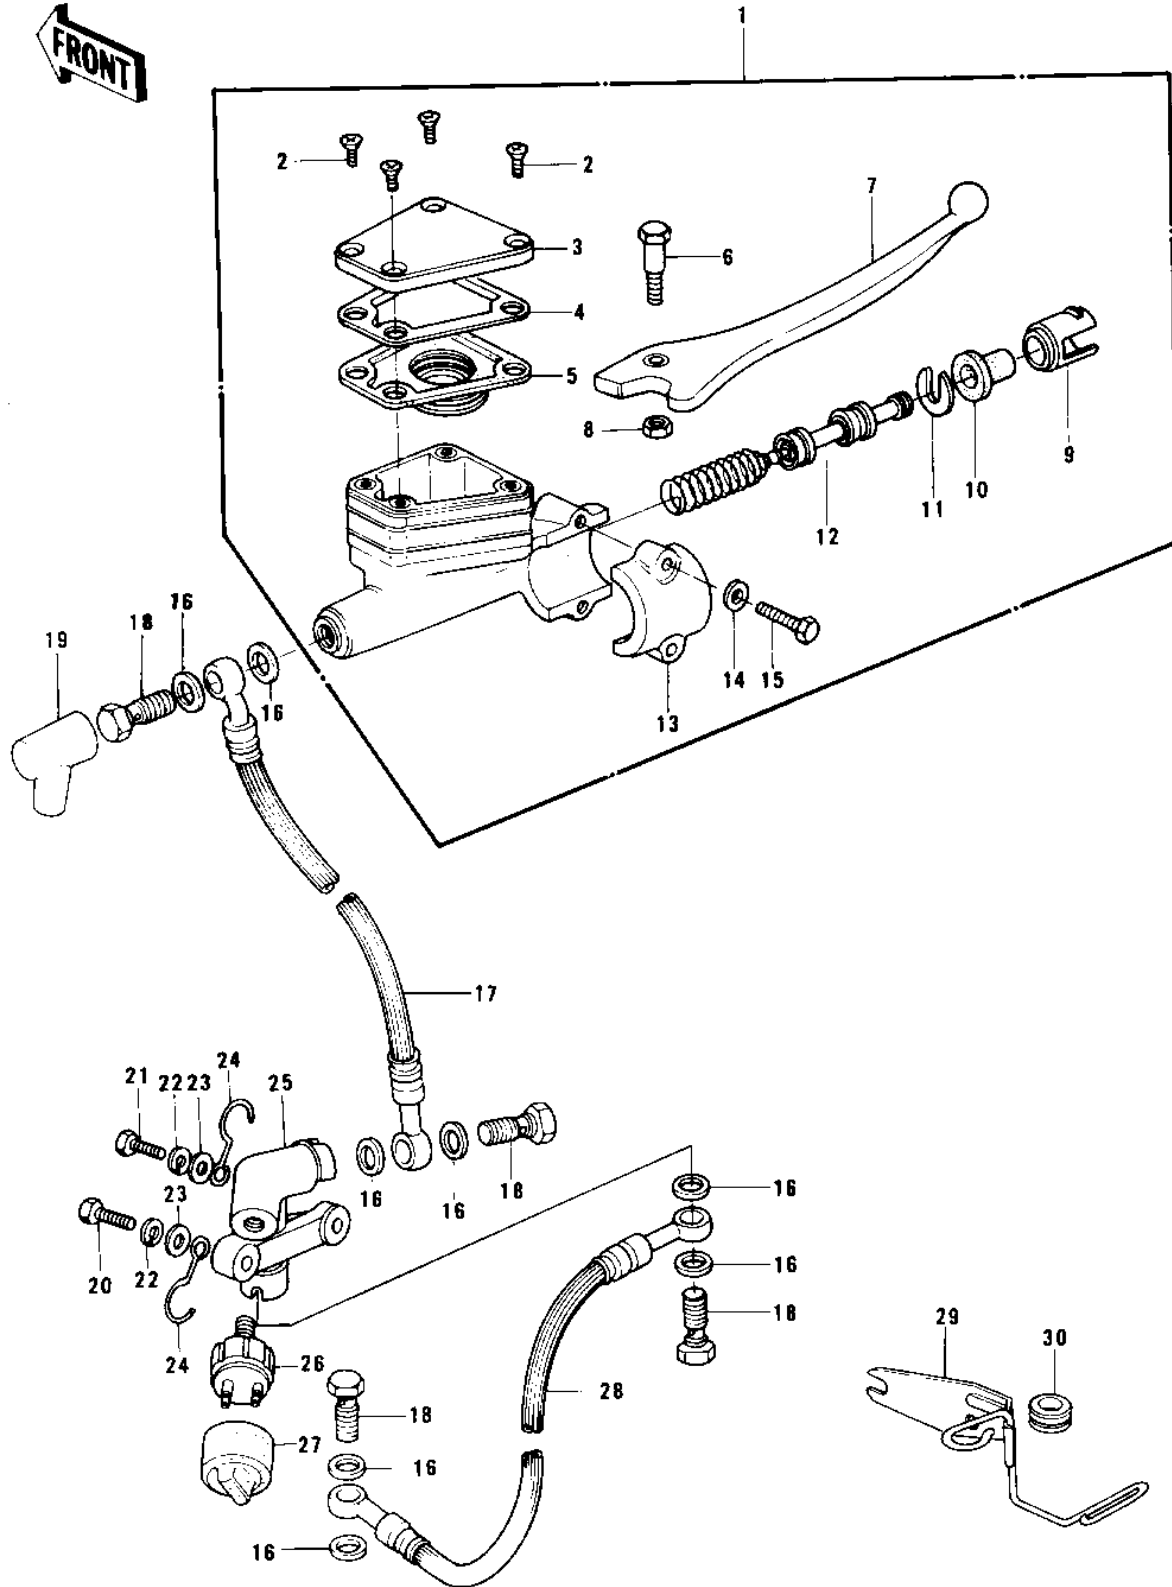

# 1979 KZ750-B4 PARTS DIAGRAM

FRONT MASTER CYLINDER (KZ750-B3/B4)

# 1979 KZ750-B4 PARTS LIST

## FRONT MASTER CYLINDER (KZ750-B3/B4)

ITEM NAME	PART NUMBER	QUANTITY
CYLINDER ASSY,MASTER (Ref # 1)	43015-1007	1
SCREW,COUNTERSUNK HED (Ref # 2)	92001-1055	4
CAP,OIL CUP (Ref # 3)	43026-1003	1
PLATE,DIAPHRAGM (Ref # 4)	43027-1002	1
DIAPHRAGM (Ref # 5)	43028-1002	1
BOLT,CLUTCH LEV FITT (Ref # 6)	92001-1056	1
LEVER,FRONT BRAKE (Ref # 7)	46092-1002	1
NUT 6MM (Ref # 8)	312B0600	1
LINER,PISTON (Ref # 9)	14008-1007	1
DUST COVER (Ref # 10)	49016-1010	1
STOPER,PISTON (Ref # 11)	43022-1001	1
PISTON-COMP-BRAKE (Ref # 12)	43020-1026	1
HOLDER,MASTER CYLINDR (Ref # 13)	43034-1001	1
WASHER PLAIN 6MM (Ref # 14)	411B0600	2
BOLT HEX HEAD 6X25 (Ref # 15)	110N0625	2
WASHER-OIL BOLT (Ref # 16)	43067-001	8
HOSE,FRONT BRAKE (Ref # 17)	43059-007	1
BOLT,OIL,L=23 (Ref # 18)	92002-1888	4
BOOT,DUST (Ref # 19)	49006-1041	1
BOLT-HEX HEAD,6X32 (Ref # 20)	110N0632	1
BOLT, HEX HEAD 6X22 (Ref # 21)	110N0622	1
WASHER SPRING 6MM (Ref # 22)	461F0600	2
WASHER PLAIN 6MM (Ref # 23)	411B0600	2
CLAMP,CABLE (Ref # 24)	92037-092	2
JOINT,THREE WAY (Ref # 25)	43061-002	1
SWITCH-FRONT BRAKE (Ref # 26)	43065-001	1
CAP,FRONT BRK SWITCH (Ref # 27)	11012-1037	1
HOSE,CALIPER BRAKE (Ref # 28)	43059-033	1
BRACKET (Ref # 29)	11034-1041	1