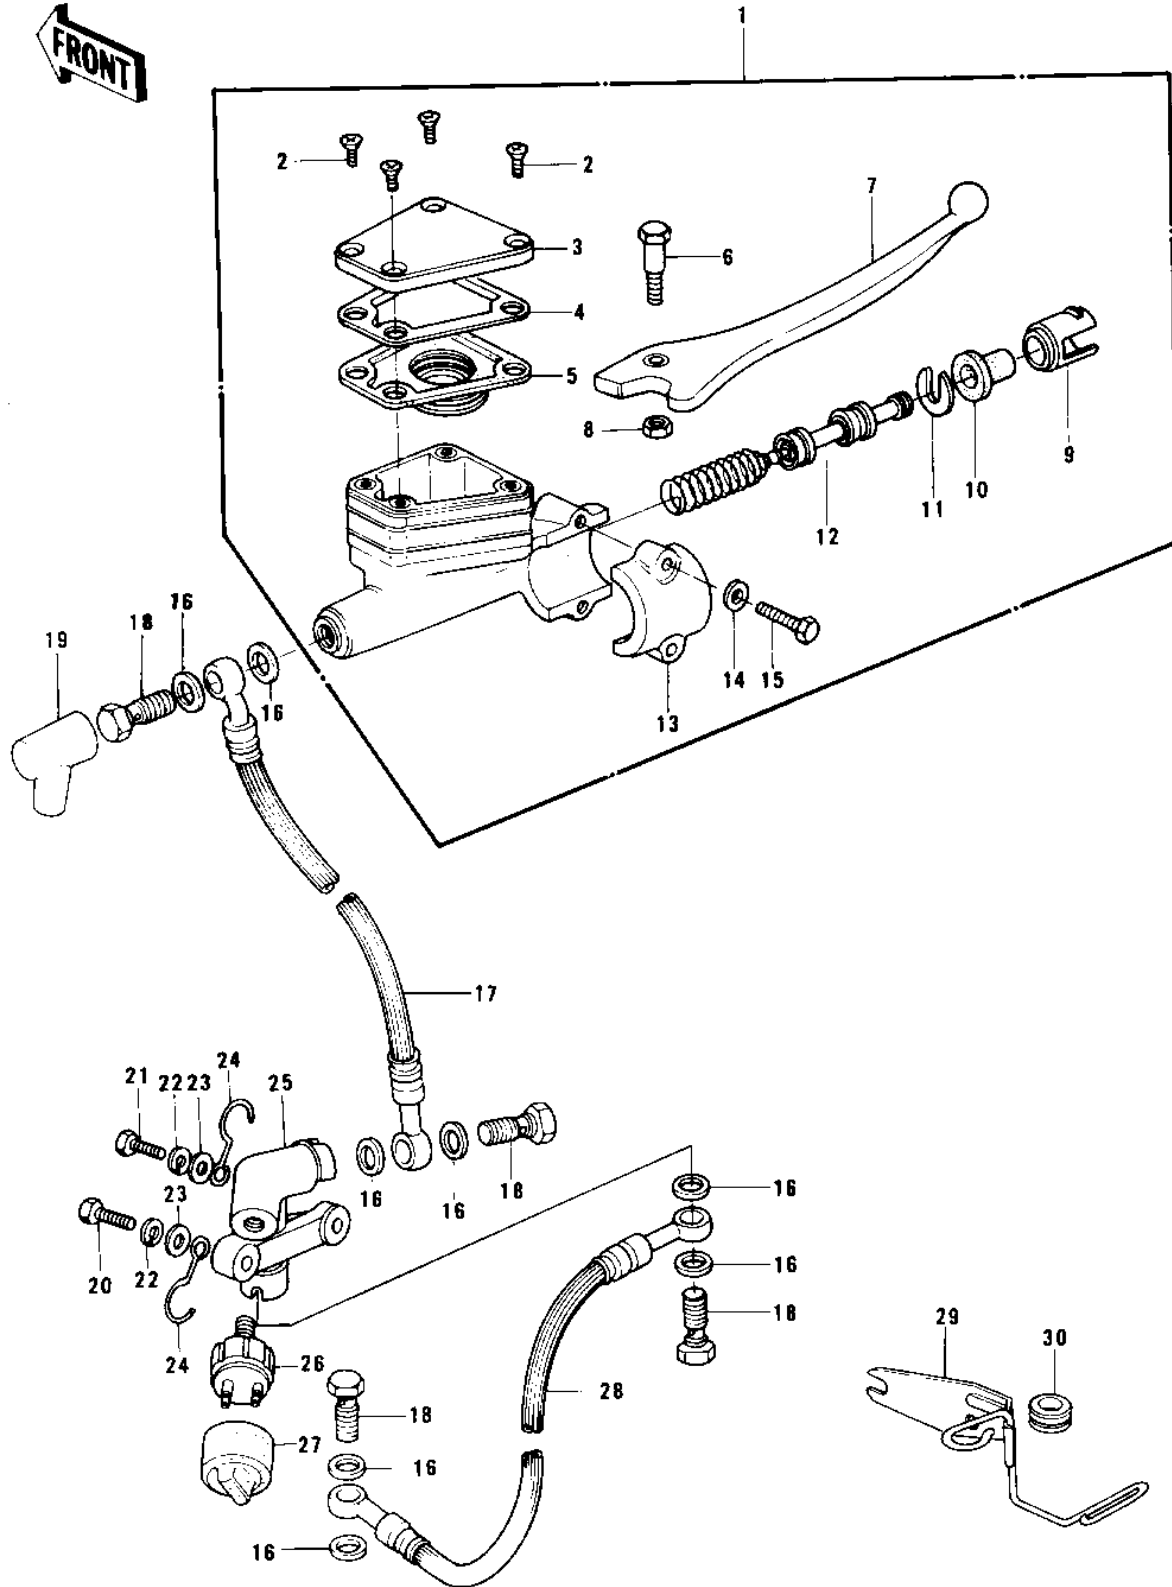

1979 KZ750-B4 PARTS DIAGRAM

FRONT MASTER CYLINDER (KZ750-B3/B4)

10:

K:

1979 KZ750-B4 PARTS LIST

FRONT MASTER CYLINDER (KZ750-B3/B4)

ITEM NAME	PART NUMBER	QUANTITY
CYLINDER ASSY,MASTER (Ref # 1)	43015-1007	1
SCREW,COUNTERSUNK HED (Ref # 2)	92001-1055	4
CAP,OIL CUP (Ref # 3)	43026-1003	1
PLATE,DIAPHRAGM (Ref # 4)	43027-1002	1
DIAPHRAGM (Ref # 5)	43028-1002	1
BOLT,CLUTCH LEV FITT (Ref # 6)	92001-1056	1
LEVER,FRONT BRAKE (Ref # 7)	46092-1002	1
NUT 6MM (Ref # 8)	312B0600	1
LINER,PISTON (Ref # 9)	14008-1007	1
DUST COVER (Ref # 10)	49016-1010	1
STOPER,PISTON (Ref # 11)	43022-1001	1
PISTON-COMP-BRAKE (Ref # 12)	43020-1026	1
HOLDER,MASTER CYLINDR (Ref # 13)	43034-1001	1
WASHER PLAIN 6MM (Ref # 14)	411B0600	2
BOLT HEX HEAD 6X25 (Ref # 15)	110N0625	2
WASHER-OIL BOLT (Ref # 16)	43067-001	8
HOSE,FRONT BRAKE (Ref # 17)	43059-007	1
BOLT,OIL,L=23 (Ref # 18)	92002-1888	4
BOOT,DUST (Ref # 19)	49006-1041	1
BOLT-HEX HEAD,6X32 (Ref # 20)	110N0632	1
BOLT, HEX HEAD 6X22 (Ref # 21)	110N0622	1
WASHER SPRING 6MM (Ref # 22)	461F0600	2
WASHER PLAIN 6MM (Ref # 23)	411B0600	2
CLAMP,CABLE (Ref # 24)	92037-092	2
JOINT,THREE WAY (Ref # 25)	43061-002	1
SWITCH-FRONT BRAKE (Ref # 26)	43065-001	1
CAP,FRONT BRK SWITCH (Ref # 27)	11012-1037	1
HOSE,CALIPER BRAKE (Ref # 28)	43059-033	1
BRACKET (Ref # 29)	11034-1041	1