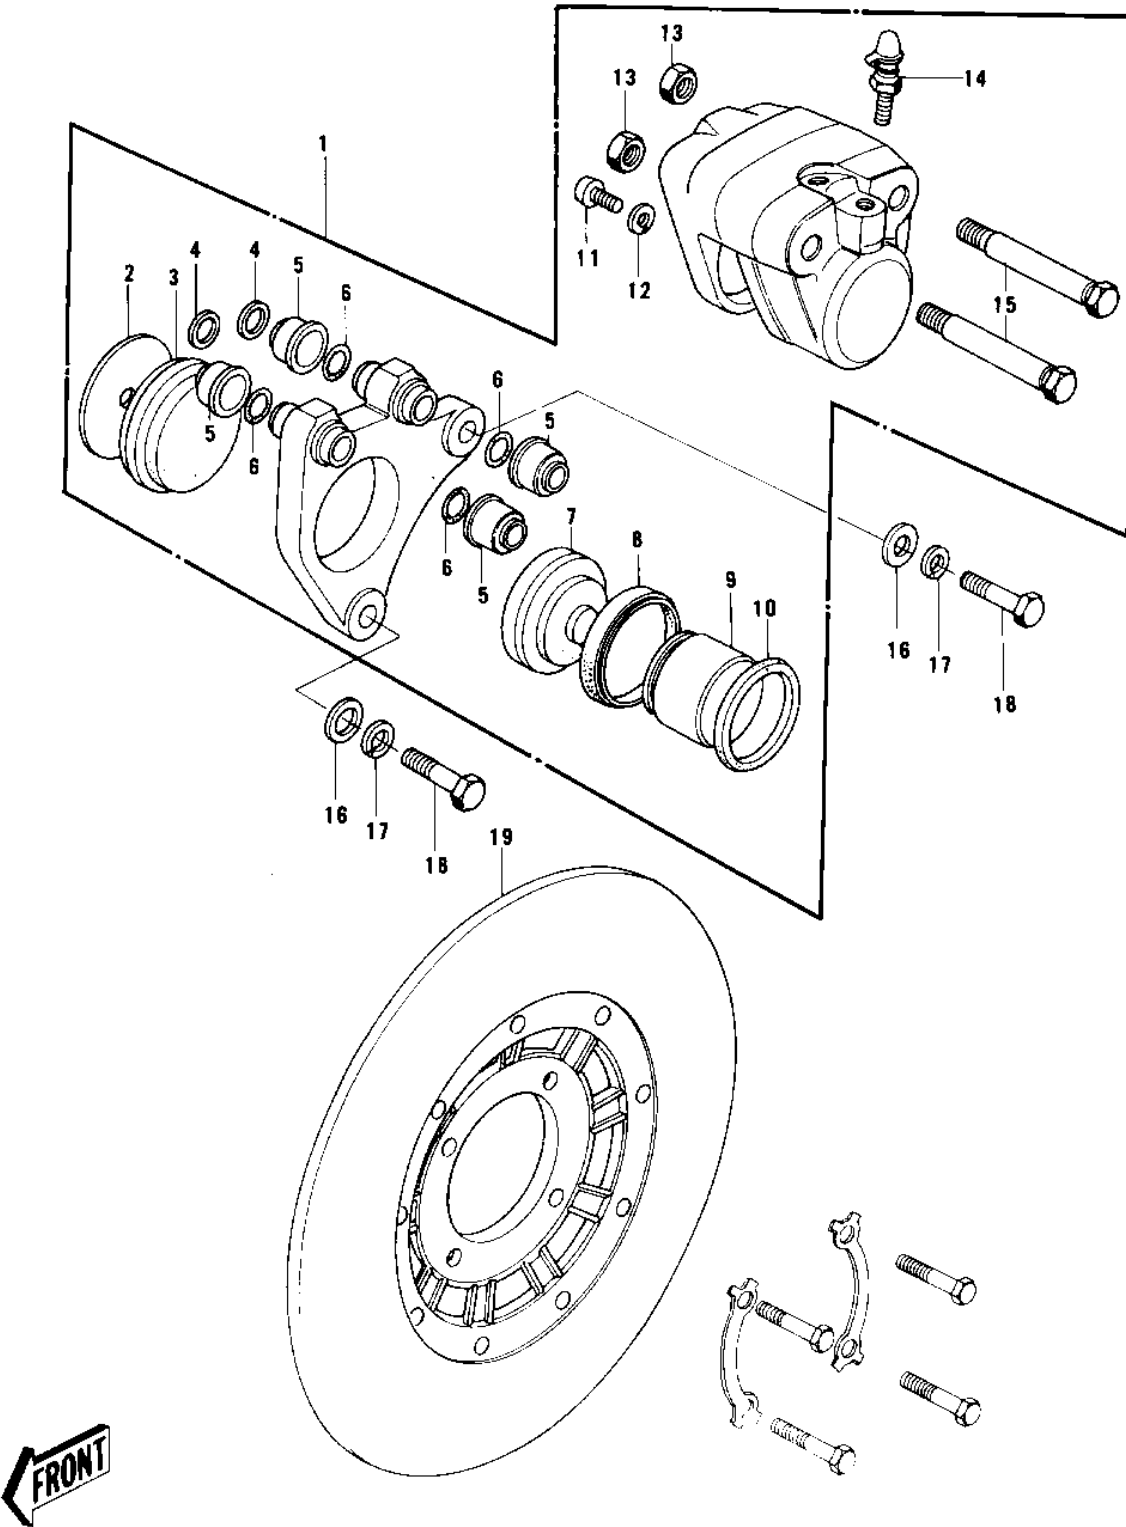

# 1976 KZ750-B1 PARTS DIAGRAM

## FRONT BRAKE

## FRONT BRAKE

ITEM NAME	PART NUMBER	QUANTITY
CALIPER ASSY,FRONT (Ref # 1)	43041-030	1
CALIPER ASSY,FRONT (Ref # 1)	43041-030	1
CALIPER ASSY,FRONT (Ref # 1)	43041-1006	1
SPACER (Ref # 2)	43040-004	1
PAD B (Ref # 3)	43051-007	1
PAD SET,(FRONT) (Ref # 3)	43050-5001	1
PLUG (Ref # 4)	43088-002	2
DUST SHILD,SHAFT (Ref # 5)	43052-005	4
"O" RING (Ref # 6)	43053-006	4
PAD A (Ref # 7)	43050-006	1
PAD SET,(FRONT) (Ref # 7)	43050-5001	1
DUST SEALD,RUBBER (Ref # 8)	43054-003	1
PISTON,CALIPER (Ref # 9)	43048-006	1
PISTON,FRONT CALIPER (Ref # 9)	43048-009	1
RING,PISTON SEAL (Ref # 10)	43049-002	1
SCREW PAN HEAD 6X12 (Ref # 11)	220B0612	1
WASHER SPRING 6MM (Ref # 12)	461F0600	1
NUT 10MM (Ref # 13)	315B1000	2
BLEEDER SET (Ref # 14)	43085-001	1
BOLT (Ref # 15)	43045-006	2
WASHER PLAIN 10MM (Ref # 16)	410B1000	2
WASHER SPRING 10MM (Ref # 17)	461F1000	2
BOLT (Ref # 18)	92007-032	2
DISC PLATE,FRONT (Ref # 19)	41080-005	1