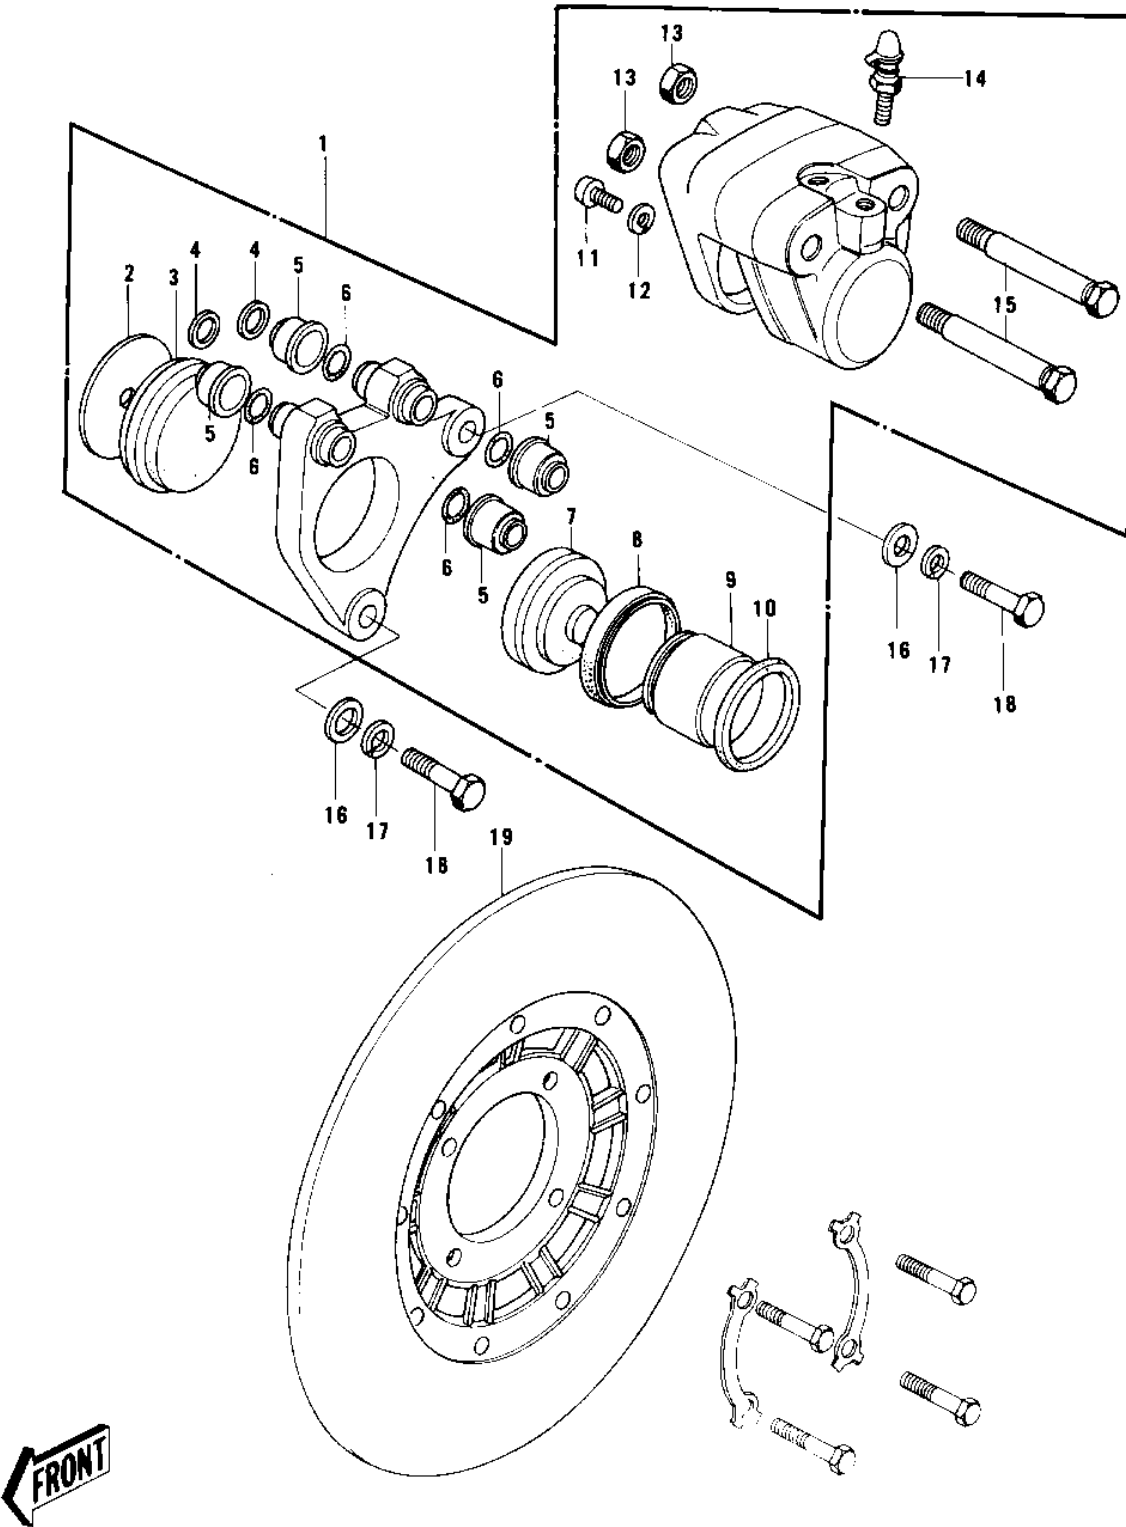

1978 KZ750-B3 PARTS DIAGRAM

FRONT BRAKE

1978 KZ750-B3 PARTS LIST

FRONT BRAKE

ITEM NAME	PART NUMBER	QUANTITY
CALIPER ASSY,FRONT (Ref # 1)	43041-030	1
CALIPER ASSY,FRONT (Ref # 1)	43041-030	1
CALIPER ASSY,FRONT (Ref # 1)	43041-1006	1
SPACER (Ref # 2)	43040-004	1
PAD B (Ref # 3)	43051-007	1
PAD SET,(FRONT) (Ref # 3)	43050-5001	1
PLUG (Ref # 4)	43088-002	2
DUST SHILD,SHAFT (Ref # 5)	43052-005	4
"O" RING (Ref # 6)	43053-006	4
PAD A (Ref # 7)	43050-006	1
PAD SET,(FRONT) (Ref # 7)	43050-5001	1
DUST SEALD,RUBBER (Ref # 8)	43054-003	1
PISTON,CALIPER (Ref # 9)	43048-006	1
PISTON,FRONT CALIPER (Ref # 9)	43048-009	1
RING,PISTON SEAL (Ref # 10)	43049-002	1
SCREW PAN HEAD 6X12 (Ref # 11)	220B0612	1
WASHER SPRING 6MM (Ref # 12)	461F0600	1
NUT 10MM (Ref # 13)	315B1000	2
BLEEDER SET (Ref # 14)	43085-001	1
BOLT (Ref # 15)	43045-006	2
WASHER PLAIN 10MM (Ref # 16)	410B1000	2
WASHER SPRING 10MM (Ref # 17)	461F1000	2
BOLT (Ref # 18)	92007-032	2
DISC PLATE,FRONT (Ref # 19)	41080-005	1