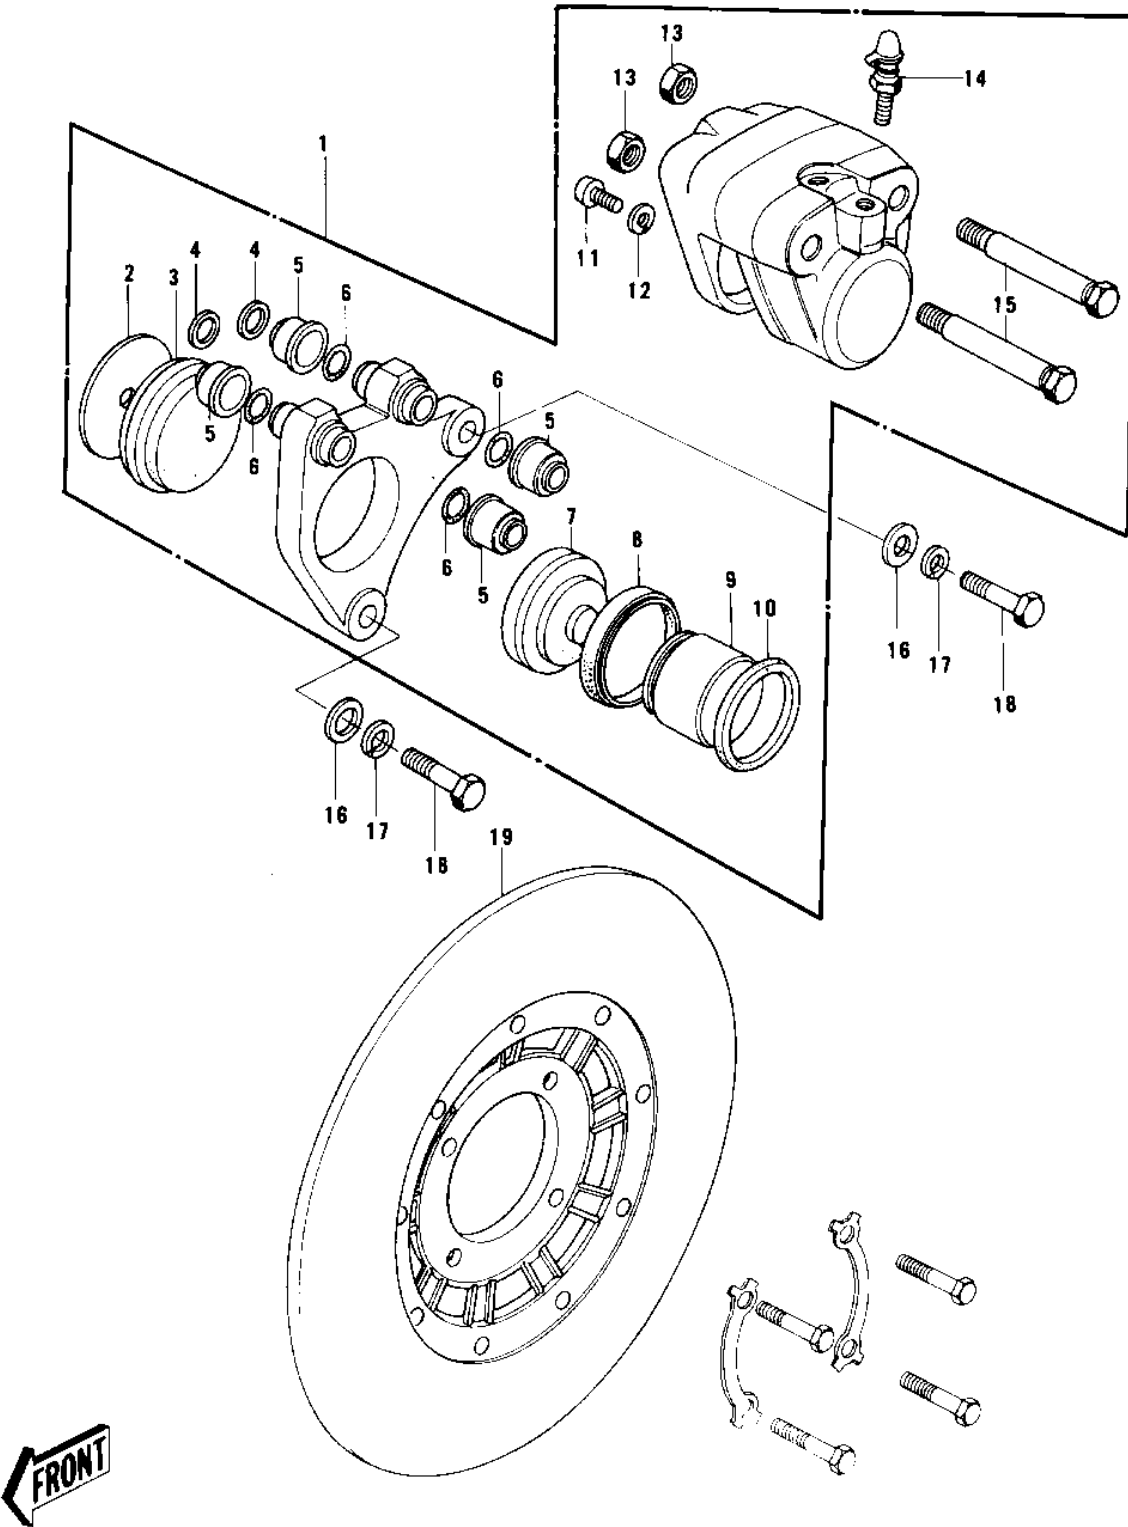

# 1979 KZ750-B4 PARTS DIAGRAM

## FRONT BRAKE

# 1979 KZ750-B4 PARTS LIST

## FRONT BRAKE

ITEM NAME	PART NUMBER	QUANTITY
CALIPER ASSY,FRONT (Ref # 1)	43041-030	1
CALIPER ASSY,FRONT (Ref # 1)	43041-030	1
CALIPER ASSY,FRONT (Ref # 1)	43041-1006	1
SPACER (Ref # 2)	43040-004	1
PAD B (Ref # 3)	43051-007	1
PAD SET,(FRONT) (Ref # 3)	43050-5001	1
PLUG (Ref # 4)	43088-002	2
DUST SHILD,SHAFT (Ref # 5)	43052-005	4
"O" RING (Ref # 6)	43053-006	4
PAD A (Ref # 7)	43050-006	1
PAD SET,(FRONT) (Ref # 7)	43050-5001	1
DUST SEALD,RUBBER (Ref # 8)	43054-003	1
PISTON,CALIPER (Ref # 9)	43048-006	1
PISTON,FRONT CALIPER (Ref # 9)	43048-009	1
RING,PISTON SEAL (Ref # 10)	43049-002	1
SCREW PAN HEAD 6X12 (Ref # 11)	220B0612	1
WASHER SPRING 6MM (Ref # 12)	461F0600	1
NUT 10MM (Ref # 13)	315B1000	2
BLEEDER SET (Ref # 14)	43085-001	1
BOLT (Ref # 15)	43045-006	2
WASHER PLAIN 10MM (Ref # 16)	410B1000	2
WASHER SPRING 10MM (Ref # 17)	461F1000	2
BOLT (Ref # 18)	92007-032	2
DISC PLATE,FRONT (Ref # 19)	41080-005	1