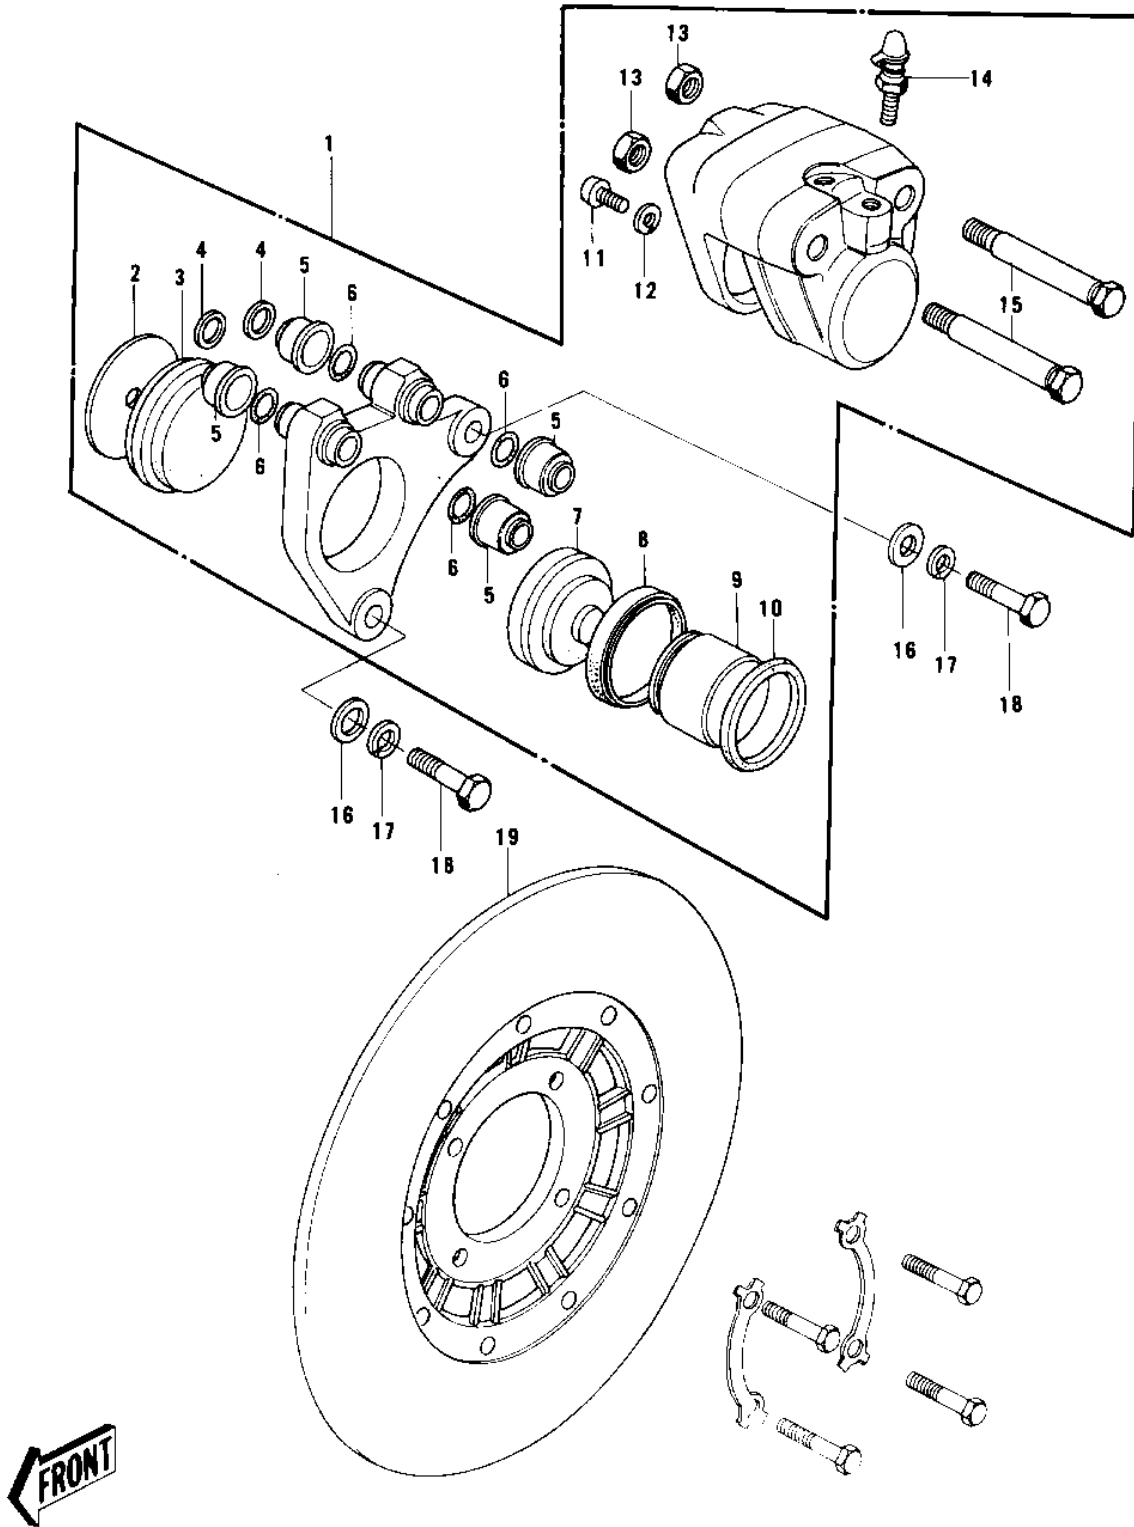

1979 KZ750-B4 PARTS DIAGRAM

FRONT BRAKE

1979 KZ750-B4 PARTS LIST

FRONT BRAKE

ITEM NAME	PART NUMBER	QUANTITY
CALIPER ASSY,FRONT (Ref # 1)	43041-030	1
CALIPER ASSY,FRONT (Ref # 1)	43041-030	1
CALIPER ASSY,FRONT (Ref # 1)	43041-1006	1
SPACER (Ref # 2)	43040-004	1
PAD B (Ref # 3)	43051-007	1
PAD SET,(FRONT) (Ref # 3)	43050-5001	1
PLUG (Ref # 4)	43088-002	2
DUST SHILD,SHAFT (Ref # 5)	43052-005	4
"O" RING (Ref # 6)	43053-006	4
PAD A (Ref # 7)	43050-006	1
PAD SET,(FRONT) (Ref # 7)	43050-5001	1
DUST SEALD,RUBBER (Ref # 8)	43054-003	1
PISTON,CALIPER (Ref # 9)	43048-006	1
PISTON,FRONT CALIPER (Ref # 9)	43048-009	1
RING,PISTON SEAL (Ref # 10)	43049-002	1
SCREW PAN HEAD 6X12 (Ref # 11)	220B0612	1
WASHER SPRING 6MM (Ref # 12)	461F0600	1
NUT 10MM (Ref # 13)	315B1000	2
BLEEDER SET (Ref # 14)	43085-001	1
BOLT (Ref # 15)	43045-006	2
WASHER PLAIN 10MM (Ref # 16)	410B1000	2
WASHER SPRING 10MM (Ref # 17)	461F1000	2
BOLT (Ref # 18)	92007-032	2
DISC PLATE,FRONT (Ref # 19)	41080-005	1