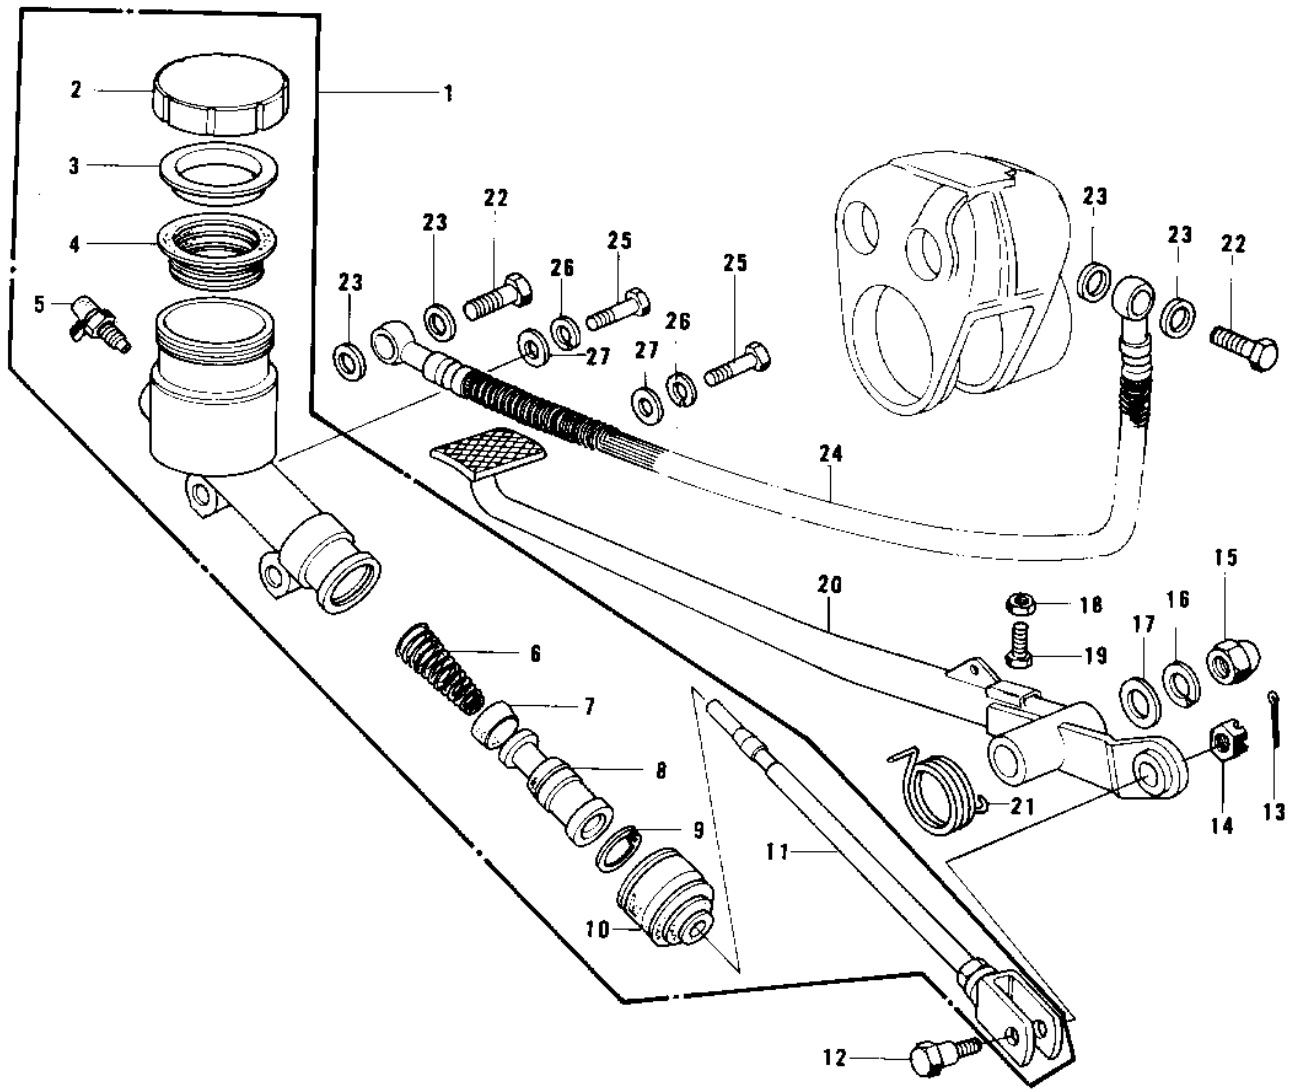

1978 KZ750-B3 PARTS DIAGRAM

REAR MASTER CYLINDER/BRAKE PEDAL

1978 KZ750-B3 PARTS LIST

REAR MASTER CYLINDER/BRAKE PEDAL

ITEM NAME	PART NUMBER	QUANTITY
CYL ASSY,MASTER,REAR (Ref # 1)	43015-1011	1
CAP,OIL CUP (Ref # 2)	43026-003	1
PLATE-MASTER CYLINDER (Ref # 3)	43027-001	1
DIAPHRAGM (Ref # 4)	43028-003	1
BLEEDER SET (Ref # 5)	43085-001	1
SPRING ASSY, RETURN (Ref # 6)	43018-002	1
CUP, PRIMARY (Ref # 7)	43019-002	1
PISTON ASSY (Ref # 8)	43072-004	1
CIRCLIP,20MM (Ref # 9)	481J2000	1
BOOTS (Ref # 10)	43024-002	1
ROD,BRAKE (Ref # 11)	43010-021	1
BOLT (Ref # 12)	92003-198	1
PIN COTTER 2.0X20 (Ref # 13)	550D2020	1
NUT CASTLE (Ref # 14)	321B0800	1
NUT,CAP AND LOCK,8MM (Ref # 15)	92019-013	1
WASHER SPRING 8MM (Ref # 16)	461F0800	1
WASHER,8.5X20X1.6 (Ref # 17)	92022-1561	1
NUT 6MM (Ref # 18)	311B0600	1
BOLT-UPSET (Ref # 19)	112G0625	1
PEDAL,BRAKE (Ref # 20)	43001-069	1
SPRING,BK PEDAL RETN (Ref # 21)	43005-036	1
BOLT,OIL,L=23 (Ref # 22)	92002-1888	2
WASHER-OIL BOLT (Ref # 23)	43067-001	4
HOSE,BRAKE (Ref # 24)	43059-027	1
BOLT-SMALL-UPSET,8X22 (Ref # 25)	115B0822	2
WASHER SPRING 8MM (Ref # 26)	461F0800	2
WASHER PLAIN 8MM (Ref # 27)	410B0800	2