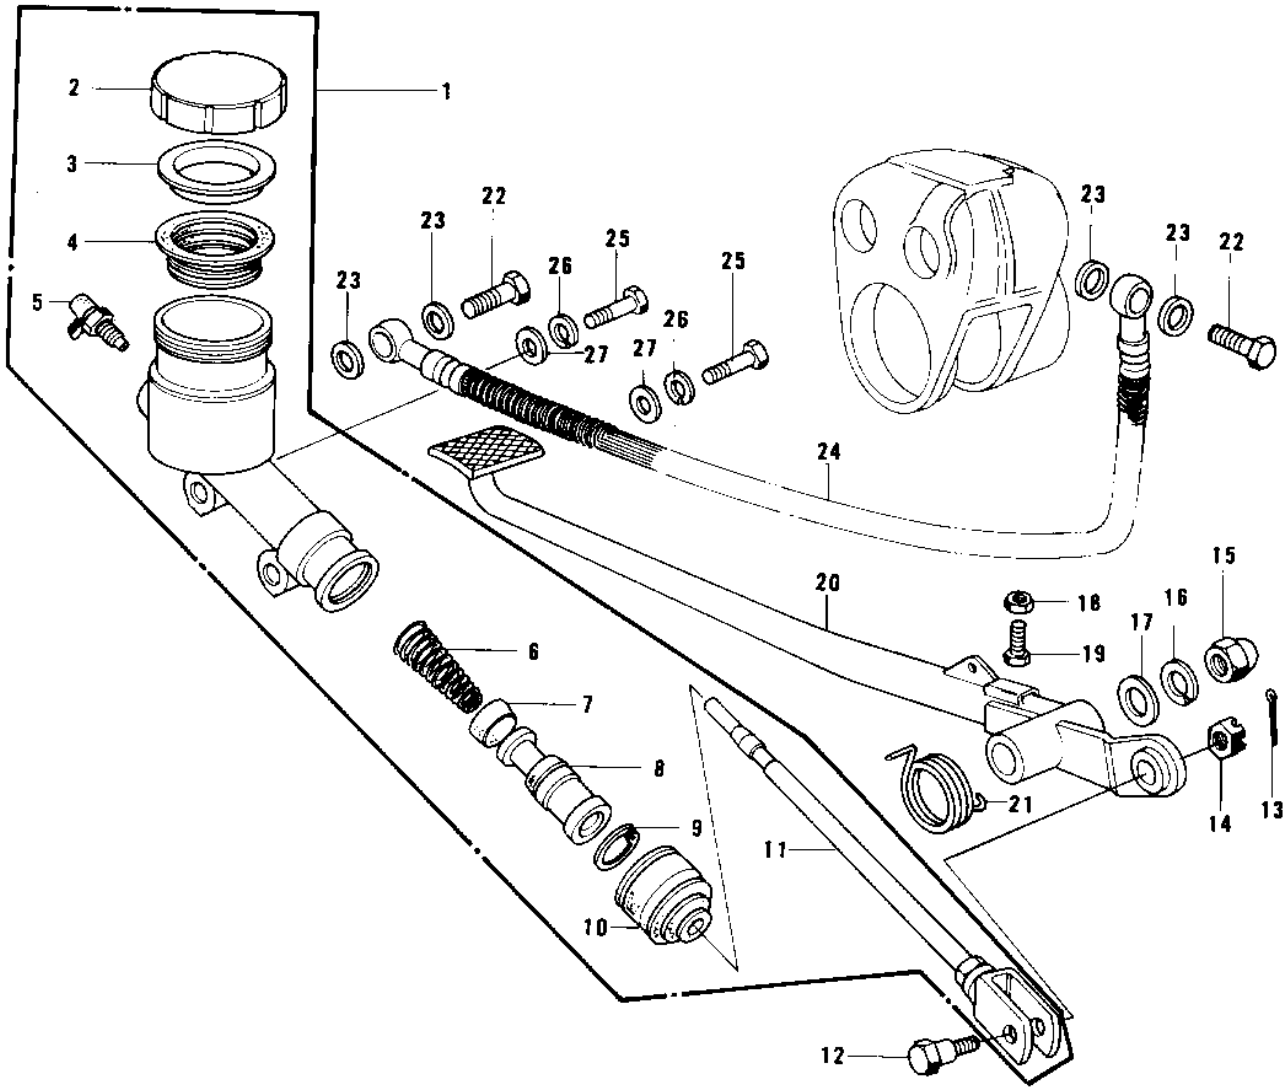

# 1979 KZ750-B4 PARTS DIAGRAM

## REAR MASTER CYLINDER/BRAKE PEDAL

# 1979 KZ750-B4 PARTS LIST

## REAR MASTER CYLINDER/BRAKE PEDAL

ITEM NAME	PART NUMBER	QUANTITY
CYL ASSY,MASTER,REAR (Ref # 1)	43015-1011	1
CAP,OIL CUP (Ref # 2)	43026-003	1
PLATE-MASTER CYLINDER (Ref # 3)	43027-001	1
DIAPHRAGM (Ref # 4)	43028-003	1
BLEEDER SET (Ref # 5)	43085-001	1
SPRING ASSY, RETURN (Ref # 6)	43018-002	1
CUP, PRIMARY (Ref # 7)	43019-002	1
PISTON ASSY (Ref # 8)	43072-004	1
CIRCLIP,20MM (Ref # 9)	481J2000	1
BOOTS (Ref # 10)	43024-002	1
ROD,BRAKE (Ref # 11)	43010-021	1
BOLT (Ref # 12)	92003-198	1
PIN COTTER 2.0X20 (Ref # 13)	550D2020	1
NUT CASTLE (Ref # 14)	321B0800	1
NUT,CAP AND LOCK,8MM (Ref # 15)	92019-013	1
WASHER SPRING 8MM (Ref # 16)	461F0800	1
WASHER,8.5X20X1.6 (Ref # 17)	92022-1561	1
NUT 6MM (Ref # 18)	311B0600	1
BOLT-UPSET (Ref # 19)	112G0625	1
PEDAL,BRAKE (Ref # 20)	43001-069	1
SPRING,BK PEDAL RETN (Ref # 21)	43005-036	1
BOLT,OIL,L=23 (Ref # 22)	92002-1888	2
WASHER-OIL BOLT (Ref # 23)	43067-001	4
HOSE,BRAKE (Ref # 24)	43059-027	1
BOLT-SMALL-UPSET,8X22 (Ref # 25)	115B0822	2
WASHER SPRING 8MM (Ref # 26)	461F0800	2
WASHER PLAIN 8MM (Ref # 27)	410B0800	2