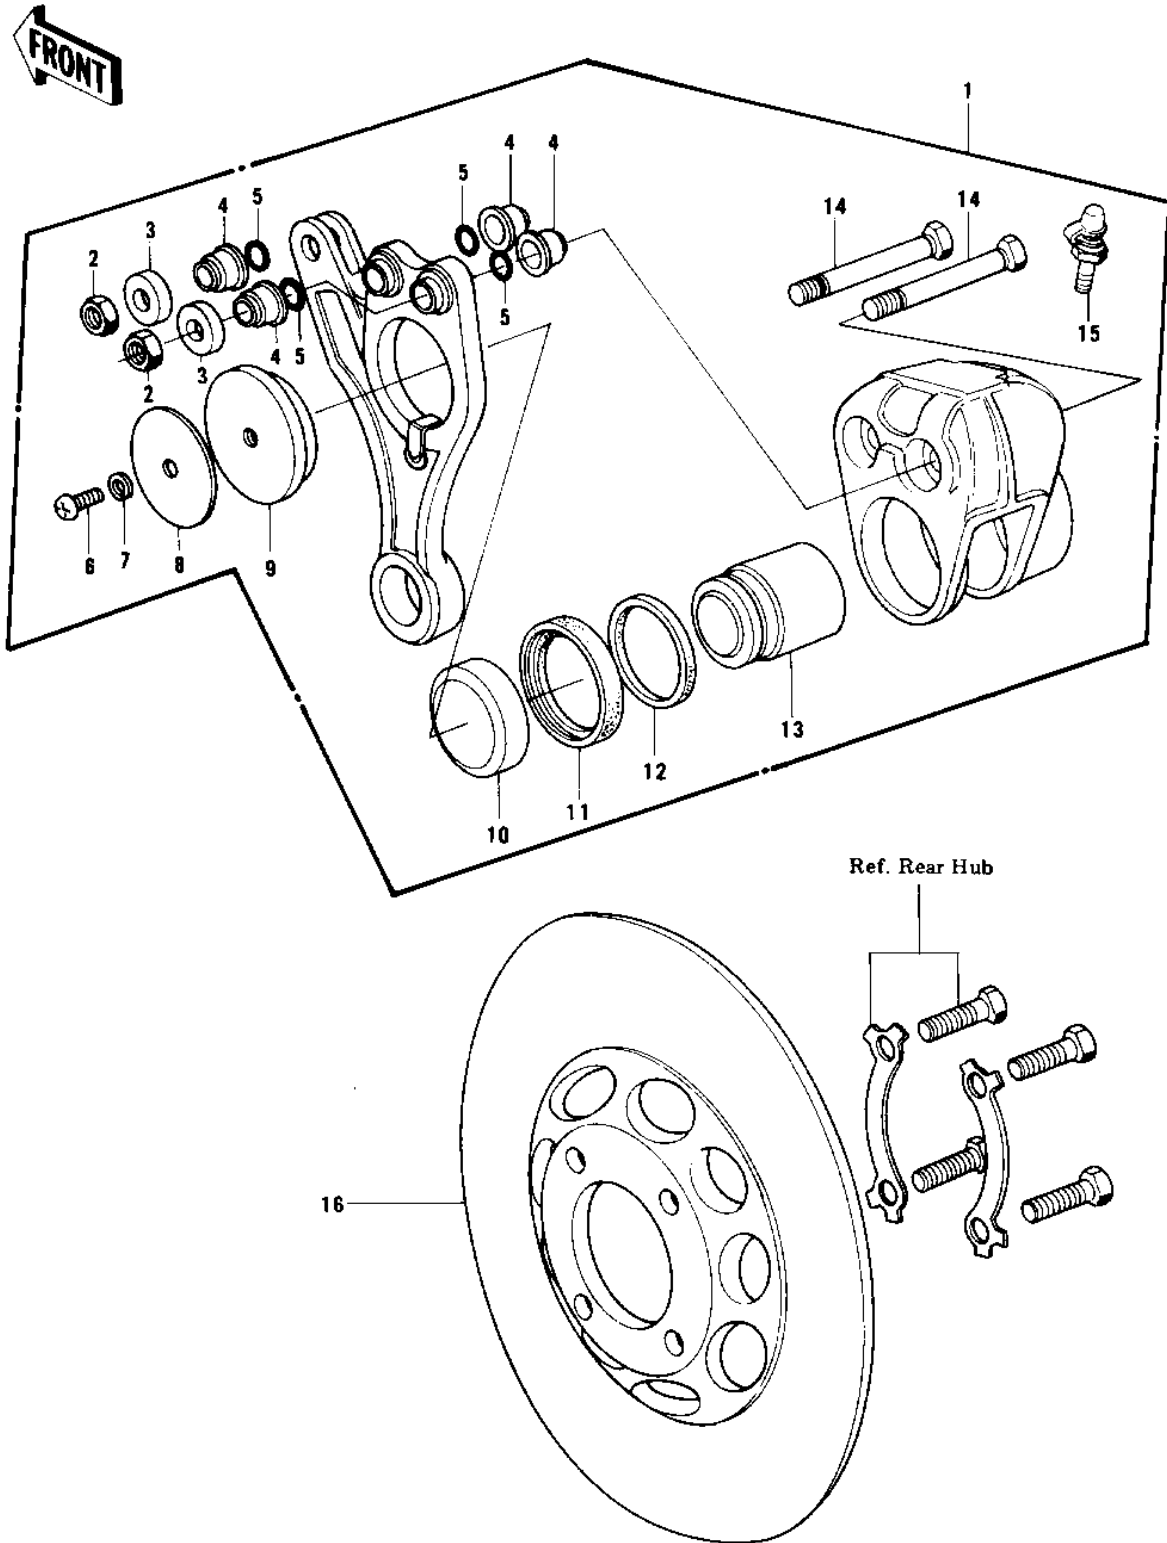

1978 KZ750-B3 PARTS DIAGRAM

REAR BRAKE

1978 KZ750-B3 PARTS LIST

REAR BRAKE

ITEM NAME	PART NUMBER	QUANTITY
CALIPER ASSY,REAR (Ref # 1)	43041-035	1
CALIPER ASSY,REAR (Ref # 1)	43041-035	1
NUT 10MM (Ref # 2)	315B1000	2
PLUG (Ref # 3)	43088-002	2
DUST SHILD,SHAFT (Ref # 4)	43052-005	4
"O" RING (Ref # 5)	43053-006	4
SCREW PAN HEAD 6X12 (Ref # 6)	220B0612	1
WASHER SPRING 6MM (Ref # 7)	461F0600	1
SPACER (Ref # 8)	43040-004	1
PAD B (Ref # 9)	43051-009	1
PAD SET,(REAR) (Ref # 9)	43050-5002	1
PAD A (Ref # 10)	43050-008	1
PAD SET,(REAR) (Ref # 10)	43050-5002	1
DUST SEALD,RUBBER (Ref # 11)	43054-003	1
RING,PISTON SEAL (Ref # 12)	43049-002	1
PISTON,CALIPER (Ref # 13)	43048-006	1
PISTON,FRONT CALIPER (Ref # 13)	43048-009	1
BOLT (Ref # 14)	43045-006	2
BLEEDER SET (Ref # 15)	43085-001	1
PLATE,REAR DISC (Ref # 16)	41080-008	1