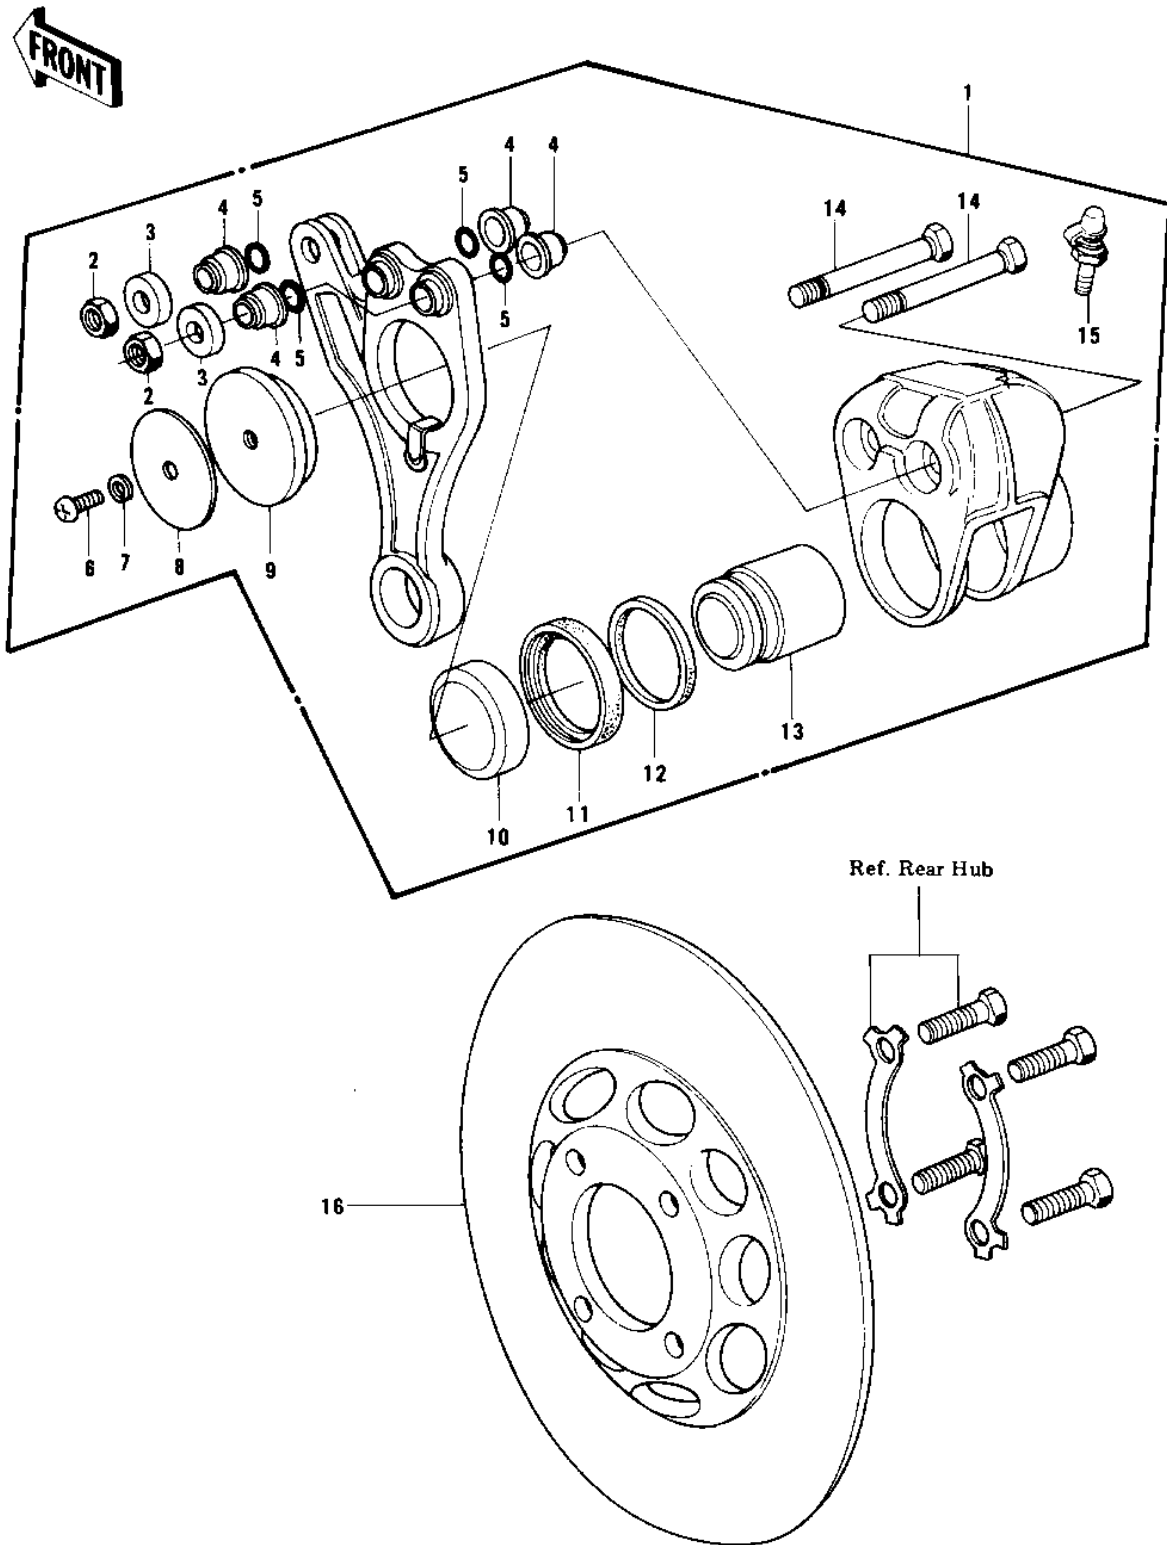

1979 KZ750-B4 PARTS DIAGRAM

REAR BRAKE

1979 KZ750-B4 PARTS LIST

REAR BRAKE

ITEM NAME	PART NUMBER	QUANTITY
CALIPER ASSY,REAR (Ref # 1)	43041-035	1
CALIPER ASSY,REAR (Ref # 1)	43041-035	1
NUT 10MM (Ref # 2)	315B1000	2
PLUG (Ref # 3)	43088-002	2
DUST SHILD,SHAFT (Ref # 4)	43052-005	4
"O" RING (Ref # 5)	43053-006	4
SCREW PAN HEAD 6X12 (Ref # 6)	220B0612	1
WASHER SPRING 6MM (Ref # 7)	461F0600	1
SPACER (Ref # 8)	43040-004	1
PAD B (Ref # 9)	43051-009	1
PAD SET,(REAR) (Ref # 9)	43050-5002	1
PAD A (Ref # 10)	43050-008	1
PAD SET,(REAR) (Ref # 10)	43050-5002	1
DUST SEALD,RUBBER (Ref # 11)	43054-003	1
RING,PISTON SEAL (Ref # 12)	43049-002	1
PISTON,CALIPER (Ref # 13)	43048-006	1
PISTON,FRONT CALIPER (Ref # 13)	43048-009	1
BOLT (Ref # 14)	43045-006	2
BLEEDER SET (Ref # 15)	43085-001	1
PLATE,REAR DISC (Ref # 16)	41080-008	1