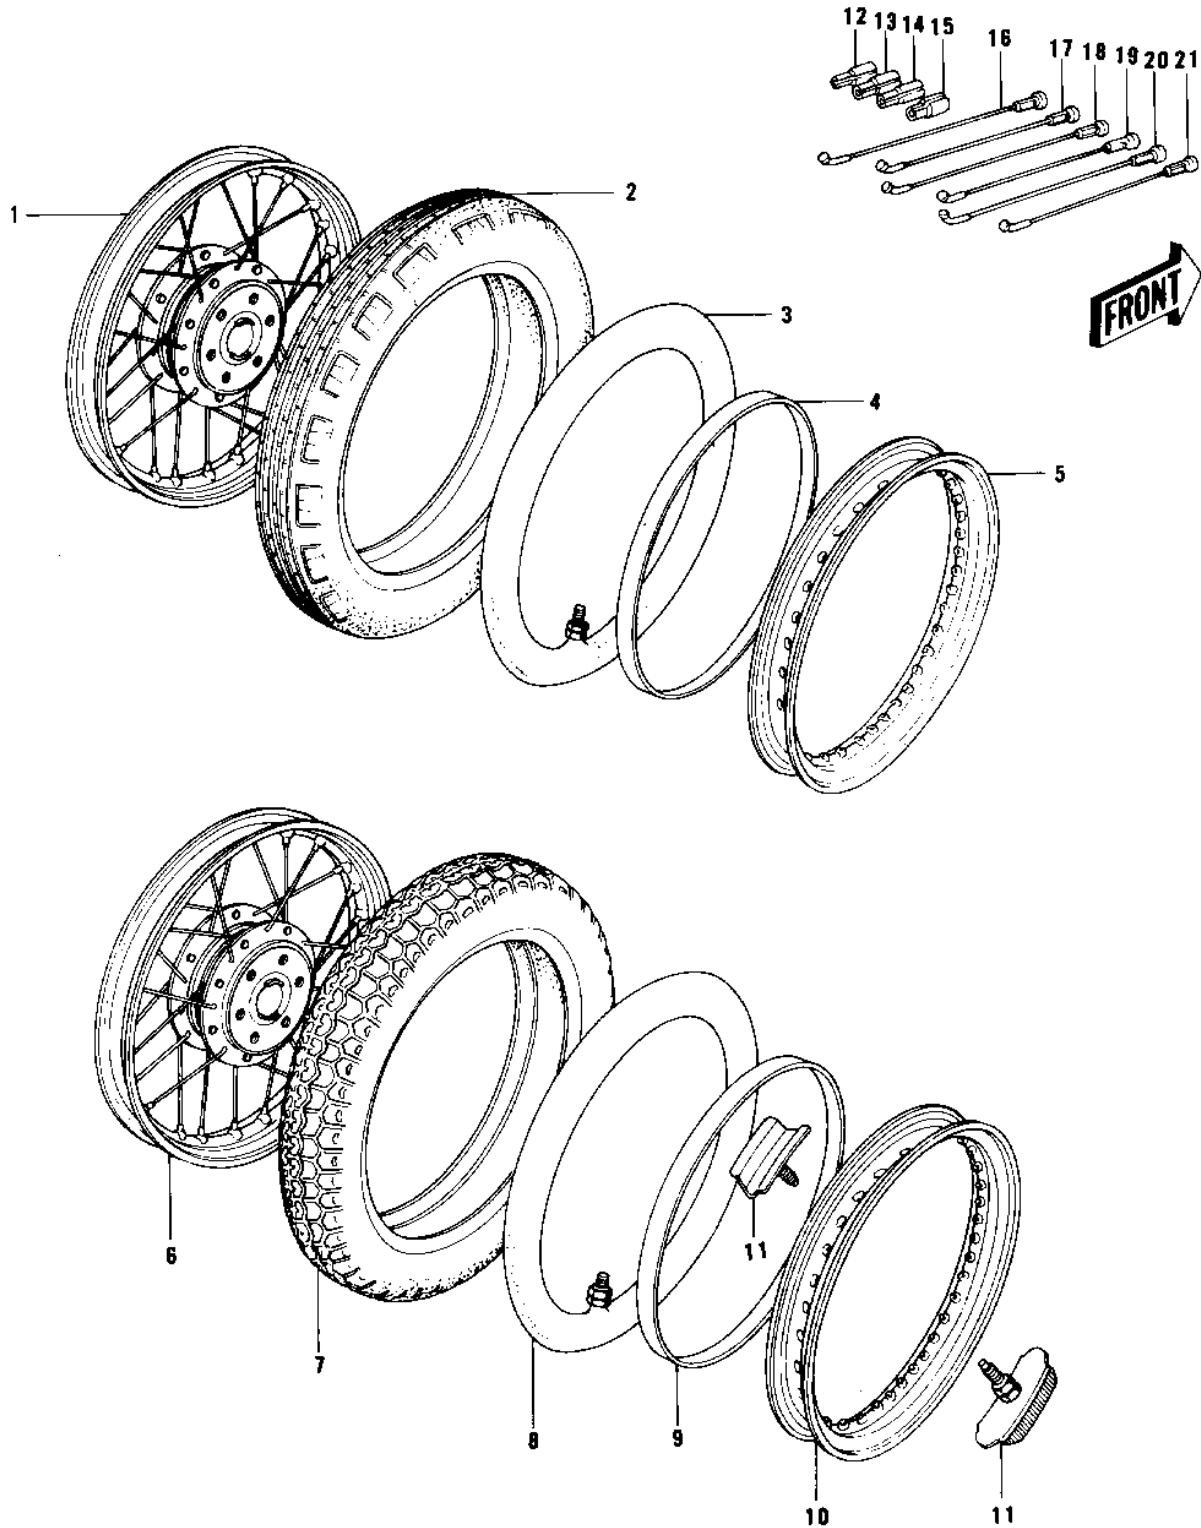

1977 KZ750-B2 PARTS DIAGRAM

WHEELS/TIRES

1977 KZ750-B2 PARTS LIST

WHEELS/TIRES

ITEM NAME	PART NUMBER	QUANTITY
WHEEL ASSY FRONT (Ref # 1)	41074-047	1
UNAVAILABLE IN PRICE BOOK (Ref # 2)	41021-063	1
*** N.L.A.*** (Canada) (Ref # 3)	41022-022	1
BAND RIM (Ref # 4)	41023-015	1
RIM (Ref # 5)	41025-085	1
WHEEL ASSY,REAR (Ref # 6)	42048-035	1
UNAVAILABLE IN PRICE BOOK (Ref # 7)	41021-064	1
TUBE 350/375/410-18 (Ref # 8)	41022-031	1
BAND,RIM,4.00/5.10-18 (Ref # 9)	41023-1006	1
RIM (Ref # 10)	41025-086	1
RIM,REAR,2.15X18 (Ref # 10)	41025-1006	1
PROTECTOR-BEAD,2.15B (Ref # 11)	41024-008	2
WEIGHT,BALANCE,5G (Ref # 12)	41075-1010	AR
WEIGHT,BALANCE,5G (Ref # 12)	41075-1010	AR
WEIGHT,BALANCE,10G (Ref # 13)	41075-1007	AR
WEIGHT,BALANCE,10G (Ref # 13)	41075-1007	AR
WEIGHT,BALANCE,20G (Ref # 14)	41075-1008	AR
WEIGHT,BALANCE,20G (Ref # 14)	41075-1008	AR
WEIGHT,BALANCE,30G (Ref # 15)	41075-1009	AR
WEIGHT,BALANCE,30G (Ref # 15)	41075-1009	AR
SPOKE-ASY,FR INNER (Ref # 16)	41027-085	20
SPOKE-ASY,FR OUTER (Ref # 17)	41028-084	20
SPOKE-ASY,RR INNER RH (Ref # 18)	41027-086	10
SPOKE-ASY,RR OUTER RH (Ref # 19)	41028-085	10
SPOKE-ASY,RR INNER LH (Ref # 20)	41027-087	10
SPOKE-ASY,RR OUTER LH (Ref # 21)	41028-086	10