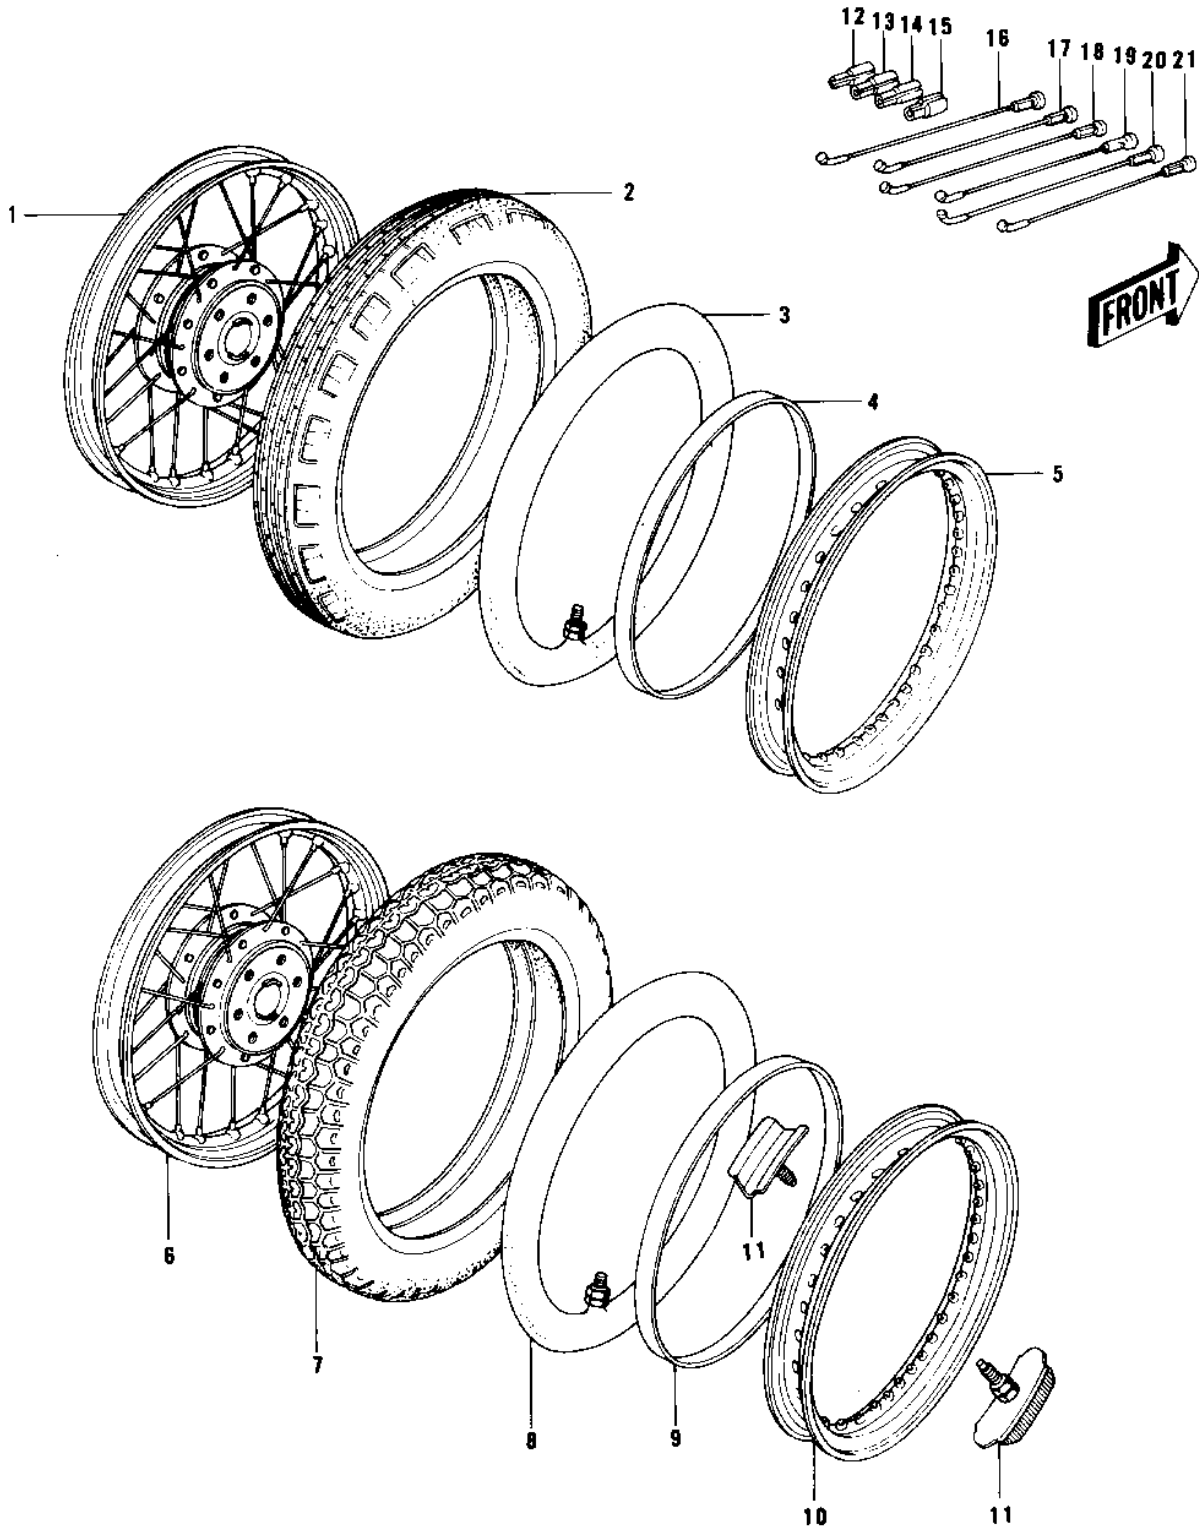

1978 KZ750-B3 PARTS DIAGRAM

WHEELS/TIRES

1978 KZ750-B3 PARTS LIST

WHEELS/TIRES

ITEM NAME	PART NUMBER	QUANTITY
WHEEL ASSY FRONT (Ref # 1)	41074-047	1
UNAVAILABLE IN PRICE BOOK (Ref # 2)	41021-063	1
*** N.L.A.*** (Canada) (Ref # 3)	41022-022	1
BAND RIM (Ref # 4)	41023-015	1
RIM (Ref # 5)	41025-085	1
WHEEL ASSY,REAR (Ref # 6)	42048-035	1
UNAVAILABLE IN PRICE BOOK (Ref # 7)	41021-064	1
TUBE 350/375/410-18 (Ref # 8)	41022-031	1
BAND,RIM,4.00/5.10-18 (Ref # 9)	41023-1006	1
RIM (Ref # 10)	41025-086	1
RIM,REAR,2.15X18 (Ref # 10)	41025-1006	1
PROTECTOR-BEAD,2.15B (Ref # 11)	41024-008	2
WEIGHT,BALANCE,5G (Ref # 12)	41075-1010	AR
WEIGHT,BALANCE,5G (Ref # 12)	41075-1010	AR
WEIGHT,BALANCE,10G (Ref # 13)	41075-1007	AR
WEIGHT,BALANCE,10G (Ref # 13)	41075-1007	AR
WEIGHT,BALANCE,20G (Ref # 14)	41075-1008	AR
WEIGHT,BALANCE,20G (Ref # 14)	41075-1008	AR
WEIGHT,BALANCE,30G (Ref # 15)	41075-1009	AR
WEIGHT,BALANCE,30G (Ref # 15)	41075-1009	AR
SPOKE-ASY,FR INNER (Ref # 16)	41027-085	20
SPOKE-ASY,FR OUTER (Ref # 17)	41028-084	20
SPOKE-ASY,RR INNER RH (Ref # 18)	41027-086	10
SPOKE-ASY,RR OUTER RH (Ref # 19)	41028-085	10
SPOKE-ASY,RR INNER LH (Ref # 20)	41027-087	10
SPOKE-ASY,RR OUTER LH (Ref # 21)	41028-086	10