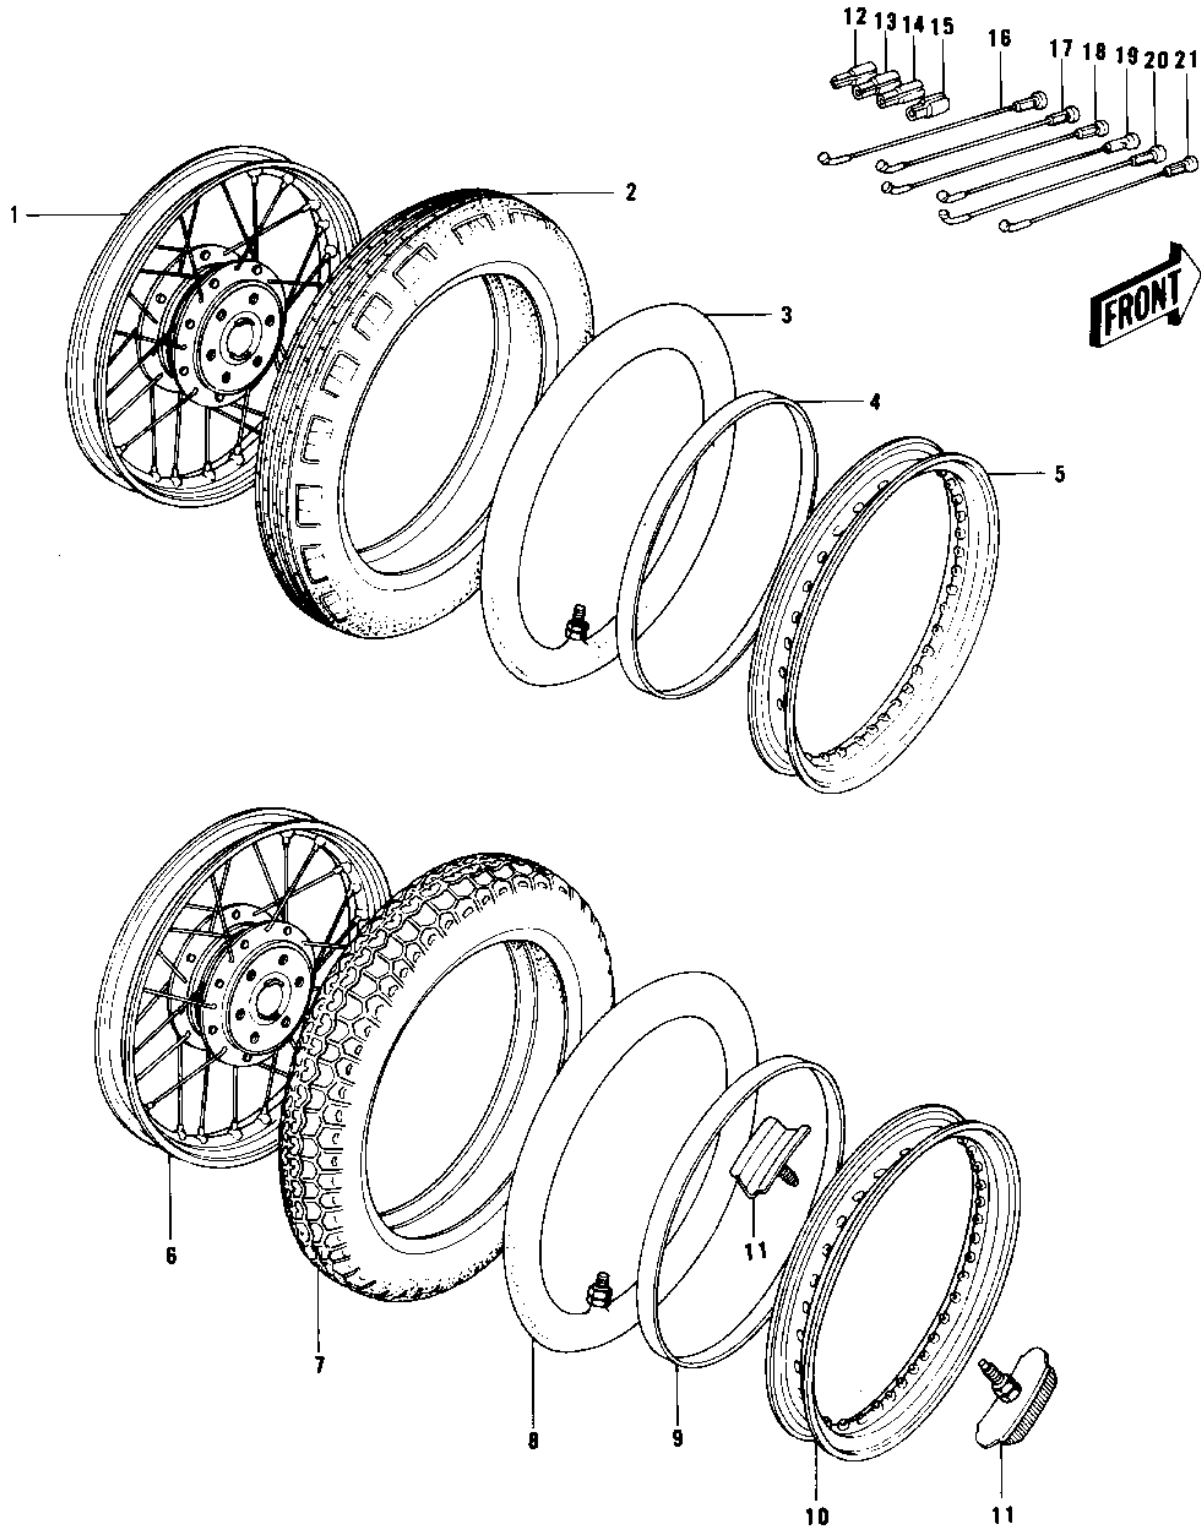

1979 KZ750-B4 PARTS DIAGRAM

WHEELS/TIRES

10

1979 KZ750-B4 PARTS LIST

WHEELS/TIRES

ITEM NAME	PART NUMBER	QUANTITY
WHEEL ASSY FRONT (Ref # 1)	41074-047	1
UNAVAILABLE IN PRICE BOOK (Ref # 2)	41021-063	1
*** N.L.A.*** (Canada) (Ref # 3)	41022-022	1
BAND RIM (Ref # 4)	41023-015	1
RIM (Ref # 5)	41025-085	1
WHEEL ASSY,REAR (Ref # 6)	42048-035	1
UNAVAILABLE IN PRICE BOOK (Ref # 7)	41021-064	1
TUBE 350/375/410-18 (Ref # 8)	41022-031	1
BAND,RIM,4.00/5.10-18 (Ref # 9)	41023-1006	1
RIM (Ref # 10)	41025-086	1
RIM,REAR,2.15X18 (Ref # 10)	41025-1006	1
PROTECTOR-BEAD,2.15B (Ref # 11)	41024-008	2
WEIGHT,BALANCE,5G (Ref # 12)	41075-1010	AR
WEIGHT,BALANCE,5G (Ref # 12)	41075-1010	AR
WEIGHT,BALANCE,10G (Ref # 13)	41075-1007	AR
WEIGHT,BALANCE,10G (Ref # 13)	41075-1007	AR
WEIGHT,BALANCE,20G (Ref # 14)	41075-1008	AR
WEIGHT,BALANCE,20G (Ref # 14)	41075-1008	AR
WEIGHT,BALANCE,30G (Ref # 15)	41075-1009	AR
WEIGHT,BALANCE,30G (Ref # 15)	41075-1009	AR
SPOKE-ASY,FR INNER (Ref # 16)	41027-085	20
SPOKE-ASY,FR OUTER (Ref # 17)	41028-084	20
SPOKE-ASY,RR INNER RH (Ref # 18)	41027-086	10
SPOKE-ASY,RR OUTER RH (Ref # 19)	41028-085	10
SPOKE-ASY,RR INNER LH (Ref # 20)	41027-087	10
SPOKE-ASY,RR OUTER LH (Ref # 21)	41028-086	10