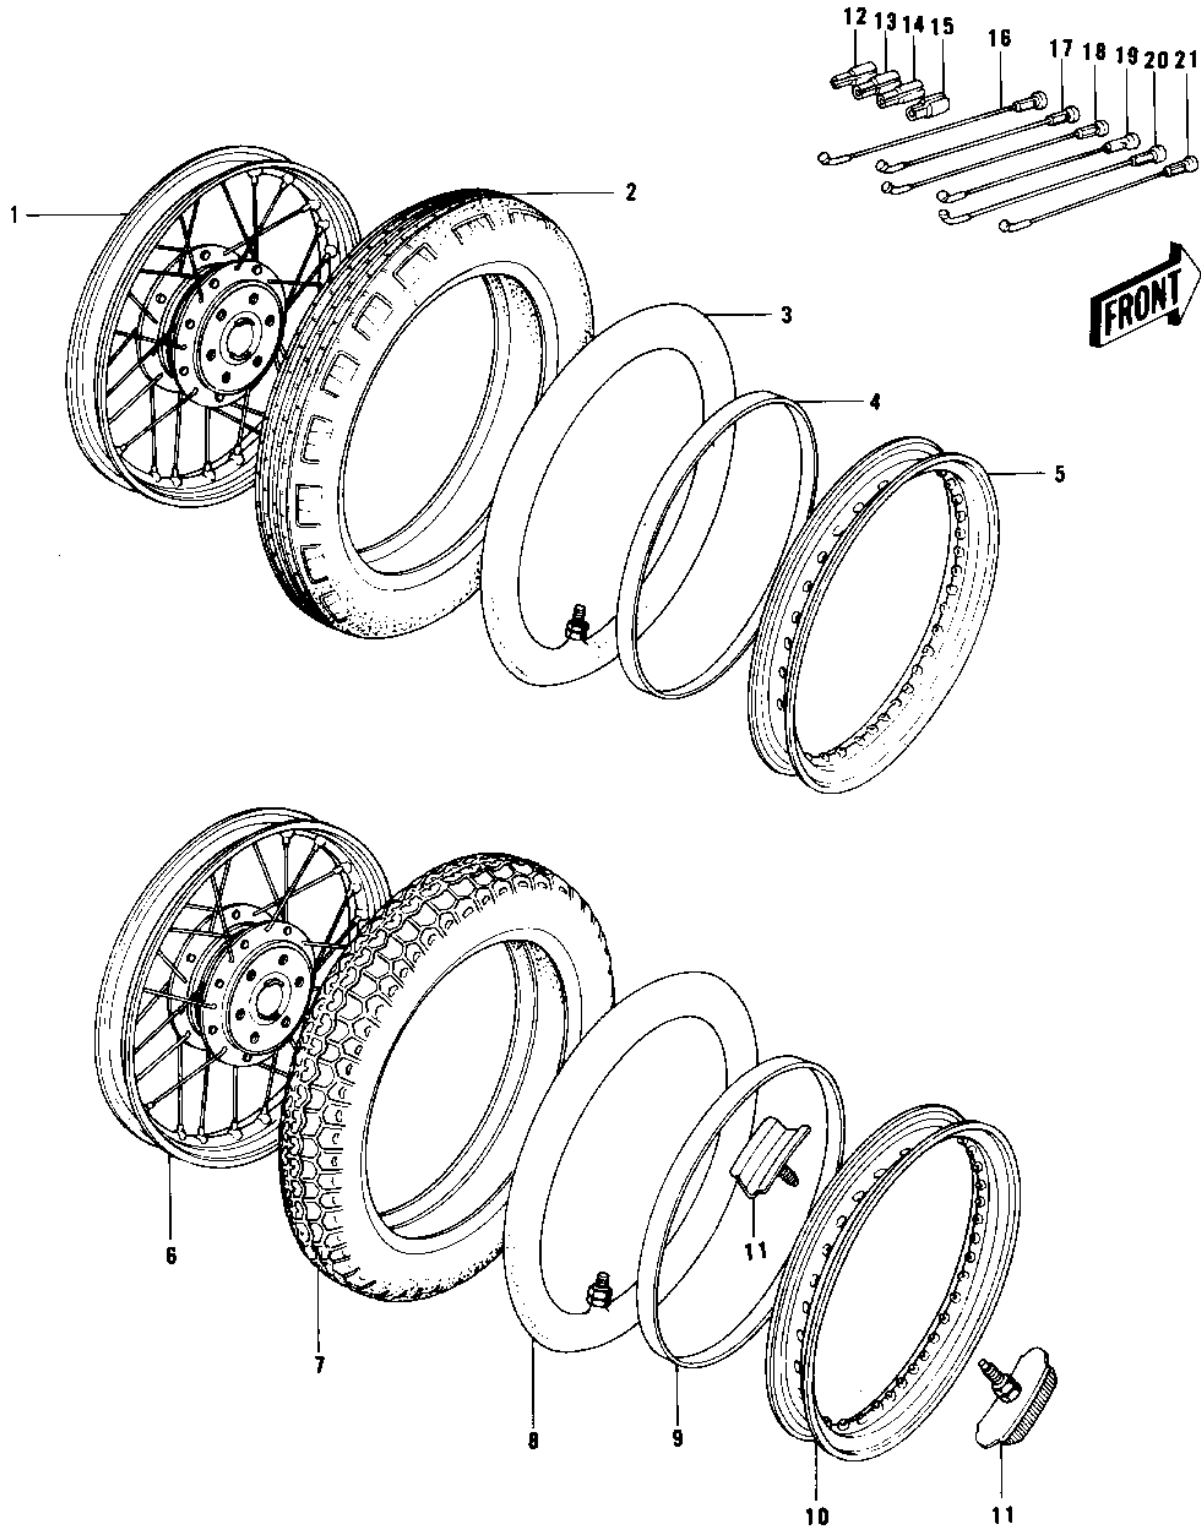

# 1979 KZ750-B4 PARTS DIAGRAM

WHEELS/TIRES

10

# 1979 KZ750-B4 PARTS LIST

## WHEELS/TIRES

ITEM NAME	PART NUMBER	QUANTITY
WHEEL ASSY FRONT (Ref # 1)	41074-047	1
UNAVAILABLE IN PRICE BOOK (Ref # 2)	41021-063	1
*** N.L.A.*** (Canada) (Ref # 3)	41022-022	1
BAND RIM (Ref # 4)	41023-015	1
RIM (Ref # 5)	41025-085	1
WHEEL ASSY,REAR (Ref # 6)	42048-035	1
UNAVAILABLE IN PRICE BOOK (Ref # 7)	41021-064	1
TUBE 350/375/410-18 (Ref # 8)	41022-031	1
BAND,RIM,4.00/5.10-18 (Ref # 9)	41023-1006	1
RIM (Ref # 10)	41025-086	1
RIM,REAR,2.15X18 (Ref # 10)	41025-1006	1
PROTECTOR-BEAD,2.15B (Ref # 11)	41024-008	2
WEIGHT,BALANCE,5G (Ref # 12)	41075-1010	AR
WEIGHT,BALANCE,5G (Ref # 12)	41075-1010	AR
WEIGHT,BALANCE,10G (Ref # 13)	41075-1007	AR
WEIGHT,BALANCE,10G (Ref # 13)	41075-1007	AR
WEIGHT,BALANCE,20G (Ref # 14)	41075-1008	AR
WEIGHT,BALANCE,20G (Ref # 14)	41075-1008	AR
WEIGHT,BALANCE,30G (Ref # 15)	41075-1009	AR
WEIGHT,BALANCE,30G (Ref # 15)	41075-1009	AR
SPOKE-ASY,FR INNER (Ref # 16)	41027-085	20
SPOKE-ASY,FR OUTER (Ref # 17)	41028-084	20
SPOKE-ASY,RR INNER RH (Ref # 18)	41027-086	10
SPOKE-ASY,RR OUTER RH (Ref # 19)	41028-085	10
SPOKE-ASY,RR INNER LH (Ref # 20)	41027-087	10
SPOKE-ASY,RR OUTER LH (Ref # 21)	41028-086	10