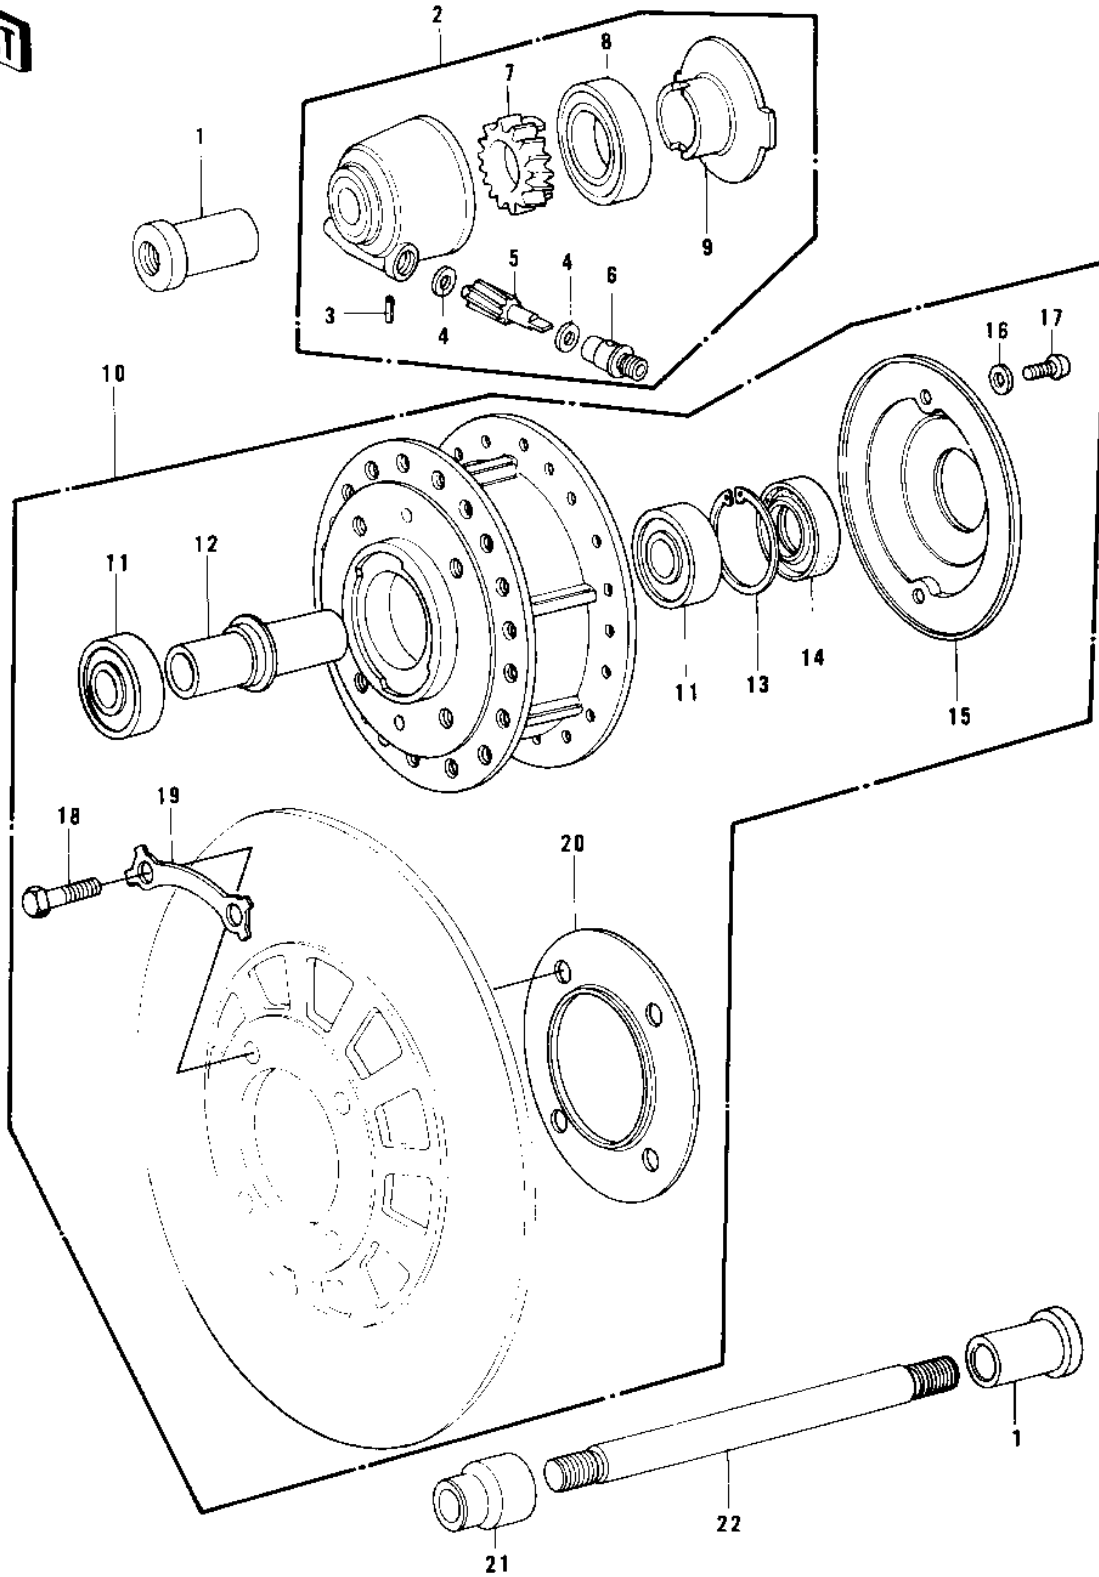

1978 KZ750-B3 PARTS DIAGRAM

FRONT HUB

10

1978 KZ750-B3 PARTS LIST

FRONT HUB

| ITEM NAME | PART NUMBER | QUANTITY |
|---------------------------------|-------------|----------|
| COLLAR,FRONT AXLE (Ref # 1) | 41069-033 | 2 |
| GEAR BOX ASSY (Ref # 2) | 41078-008 | 1 |
| PIN,SPRING (Ref # 3) | 41082-001 | 1 |
| WASHER THRST SPD PINI (Ref # 4) | 41063-001 | 2 |
| PINION,SPEEDOMETER (Ref # 5) | 41060-017 | 1 |
| BUSH,SPEEDMETER CABLE (Ref # 6) | 41062-005 | 1 |
| GEAR,SPEEDOMETER (Ref # 7) | 41059-026 | 1 |
| OIL SEAL,BJN30427-C3 (Ref # 8) | 92049-1057 | 1 |
| RECEIVER,GEAR (Ref # 9) | 41064-013 | 1 |
| DRUM-ASSY,FR BRK (Ref # 10) | 41034-041 | 1 |
| BEARING BALL #6203 (Ref # 11) | 601B6203 | 2 |
| COLLAR,BRG (Ref # 12) | 41039-028 | 1 |
| RING, SNAP,43.5M/M (Ref # 13) | 92033-1040 | 1 |
| OIL SEAL (Ref # 14) | 654A254008 | 1 |
| DUST COVER (Ref # 15) | 41042-016 | 1 |
| WASHER PLAIN 5MM (Ref # 16) | 411B0500 | 2 |
| SCREW PAN HEAD 5X12 (Ref # 17) | 220B0512 | 2 |
| BOLT (Ref # 18) | 92001-158 | 4 |
| WASHER,LOCK (Ref # 19) | 92088-023 | 2 |
| DUST COVER (Ref # 20) | 41042-014 | 1 |
| COLLAR,FRONT AXLE (Ref # 21) | 41069-032 | 1 |
| AXLE,FRONT (Ref # 22) | 41068-049 | 1 |