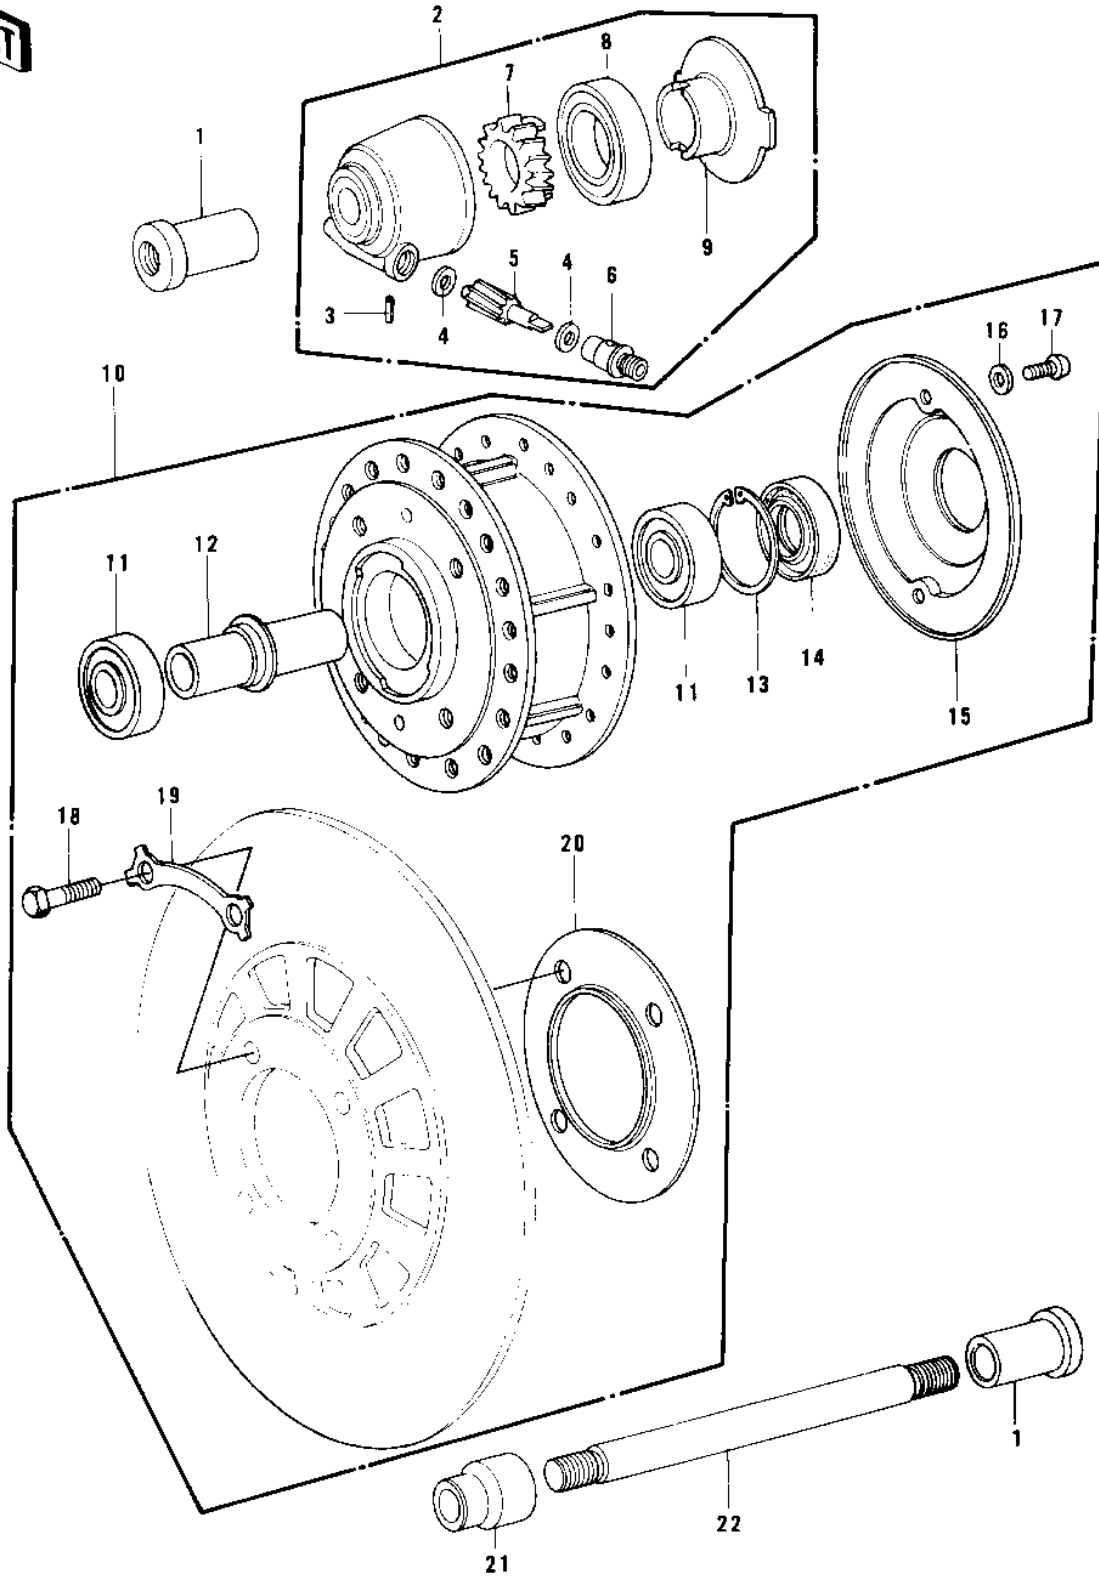

# 1979 KZ750-B4 PARTS DIAGRAM

FRONT HUB

10

# 1979 KZ750-B4 PARTS LIST

## FRONT HUB

ITEM NAME	PART NUMBER	QUANTITY
COLLAR,FRONT AXLE (Ref # 1)	41069-033	2
GEAR BOX ASSY (Ref # 2)	41078-008	1
PIN,SPRING (Ref # 3)	41082-001	1
WASHER THRST SPD PINI (Ref # 4)	41063-001	2
PINION,SPEEDOMETER (Ref # 5)	41060-017	1
BUSH,SPEEDMETER CABLE (Ref # 6)	41062-005	1
GEAR,SPEEDOMETER (Ref # 7)	41059-026	1
OIL SEAL,BJN30427-C3 (Ref # 8)	92049-1057	1
RECEIVER,GEAR (Ref # 9)	41064-013	1
DRUM-ASSY,FR BRK (Ref # 10)	41034-041	1
BEARING BALL #6203 (Ref # 11)	601B6203	2
COLLAR,BRG (Ref # 12)	41039-028	1
RING, SNAP,43.5M/M (Ref # 13)	92033-1040	1
OIL SEAL (Ref # 14)	654A254008	1
DUST COVER (Ref # 15)	41042-016	1
WASHER PLAIN 5MM (Ref # 16)	411B0500	2
SCREW PAN HEAD 5X12 (Ref # 17)	220B0512	2
BOLT (Ref # 18)	92001-158	4
WASHER,LOCK (Ref # 19)	92088-023	2
DUST COVER (Ref # 20)	41042-014	1
COLLAR,FRONT AXLE (Ref # 21)	41069-032	1
AXLE,FRONT (Ref # 22)	41068-049	1