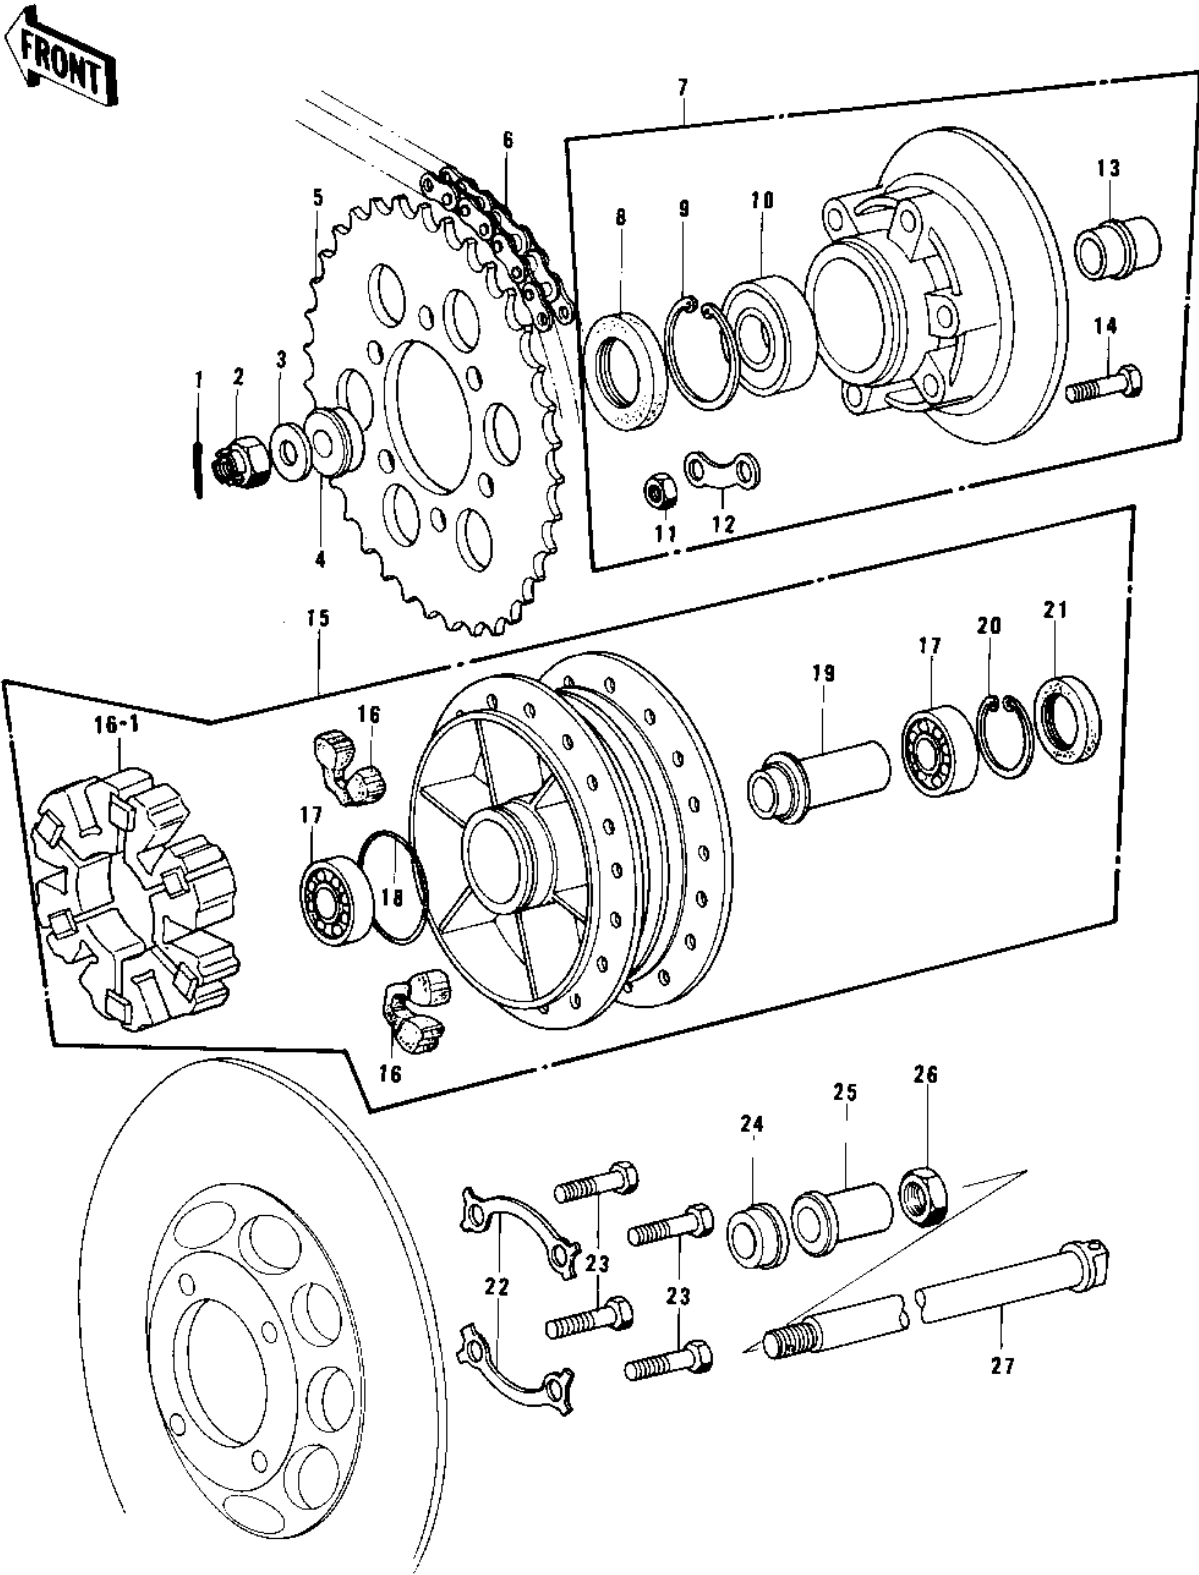

1976 KZ750-B1 PARTS DIAGRAM

REAR HUB/CHAIN

10:

1976 KZ750-B1 PARTS LIST

REAR HUB/CHAIN

| ITEM NAME | PART NUMBER | QUANTITY |
|---------------------------------|-------------|----------|
| PIN COTTER 4.0X30 (Ref # 1) | 550D4030 | 1 |
| NUT CASTLE,18MM (Ref # 2) | 42045-018 | 1 |
| WASHER,PLAIN,20MM (Ref # 3) | 92022-248 | 1 |
| COLLAR,REAR AXLE (Ref # 4) | 42032-060 | 1 |
| SPROCKET,REAR,38T (Ref # 5) | 42041-1054 | 1 |
| CHAIN,530X106 SH-D (Ref # 6) | 92057-1044 | 1 |
| COUPLING ASSY,RR HUB (Ref # 7) | 42008-028 | 1 |
| OIL SEAL (Ref # 8) | 92050-027 | 1 |
| CIRCLIP,62M/M (Ref # 9) | 92033-1044 | 1 |
| BALL BEARING,#6206 (Ref # 10) | 601B6206 | 1 |
| NUT 10MM (Ref # 11) | 42045-005 | 6 |
| WASHER LOCK (Ref # 12) | 92088-007 | 3 |
| SLEEVE (Ref # 13) | 42036-024 | 1 |
| BOLT (Ref # 14) | 92001-161 | 6 |
| DRUM ASSY,REAR BRAKE (Ref # 15) | 42005-048 | 1 |
| SHOCK DAMPER (Ref # 16) | 42014-025 | 6 |
| SHOCK DAMPER (Ref # 16-1) | 42014-032 | 1 |
| BEARING BALL #6304 (Ref # 17) | 601B6304 | 2 |
| "O" RING,60MM (Ref # 18) | 671B2560 | 1 |
| COLLAR,BRG (Ref # 19) | 42010-030 | 1 |
| RING,SNAP,56.2M/M (Ref # 20) | 92033-1043 | 1 |
| OIL SEAL WTC35527 (Ref # 21) | 92052-006 | 1 |
| WASHER,LOCK (Ref # 22) | 92088-024 | 2 |
| WASHER,LOCK (Ref # 22) | 92088-023 | 2 |
| BOLT (Ref # 23) | 92001-160 | 4 |
| COLLAR,REAR AXLE (Ref # 24) | 42032-061 | 1 |
| SLEEVE (Ref # 25) | 42036-025 | 1 |
| NUT (Ref # 26) | 92016-057 | 1 |
| AXLE,REAR (Ref # 27) | 42031-052 | 1 |