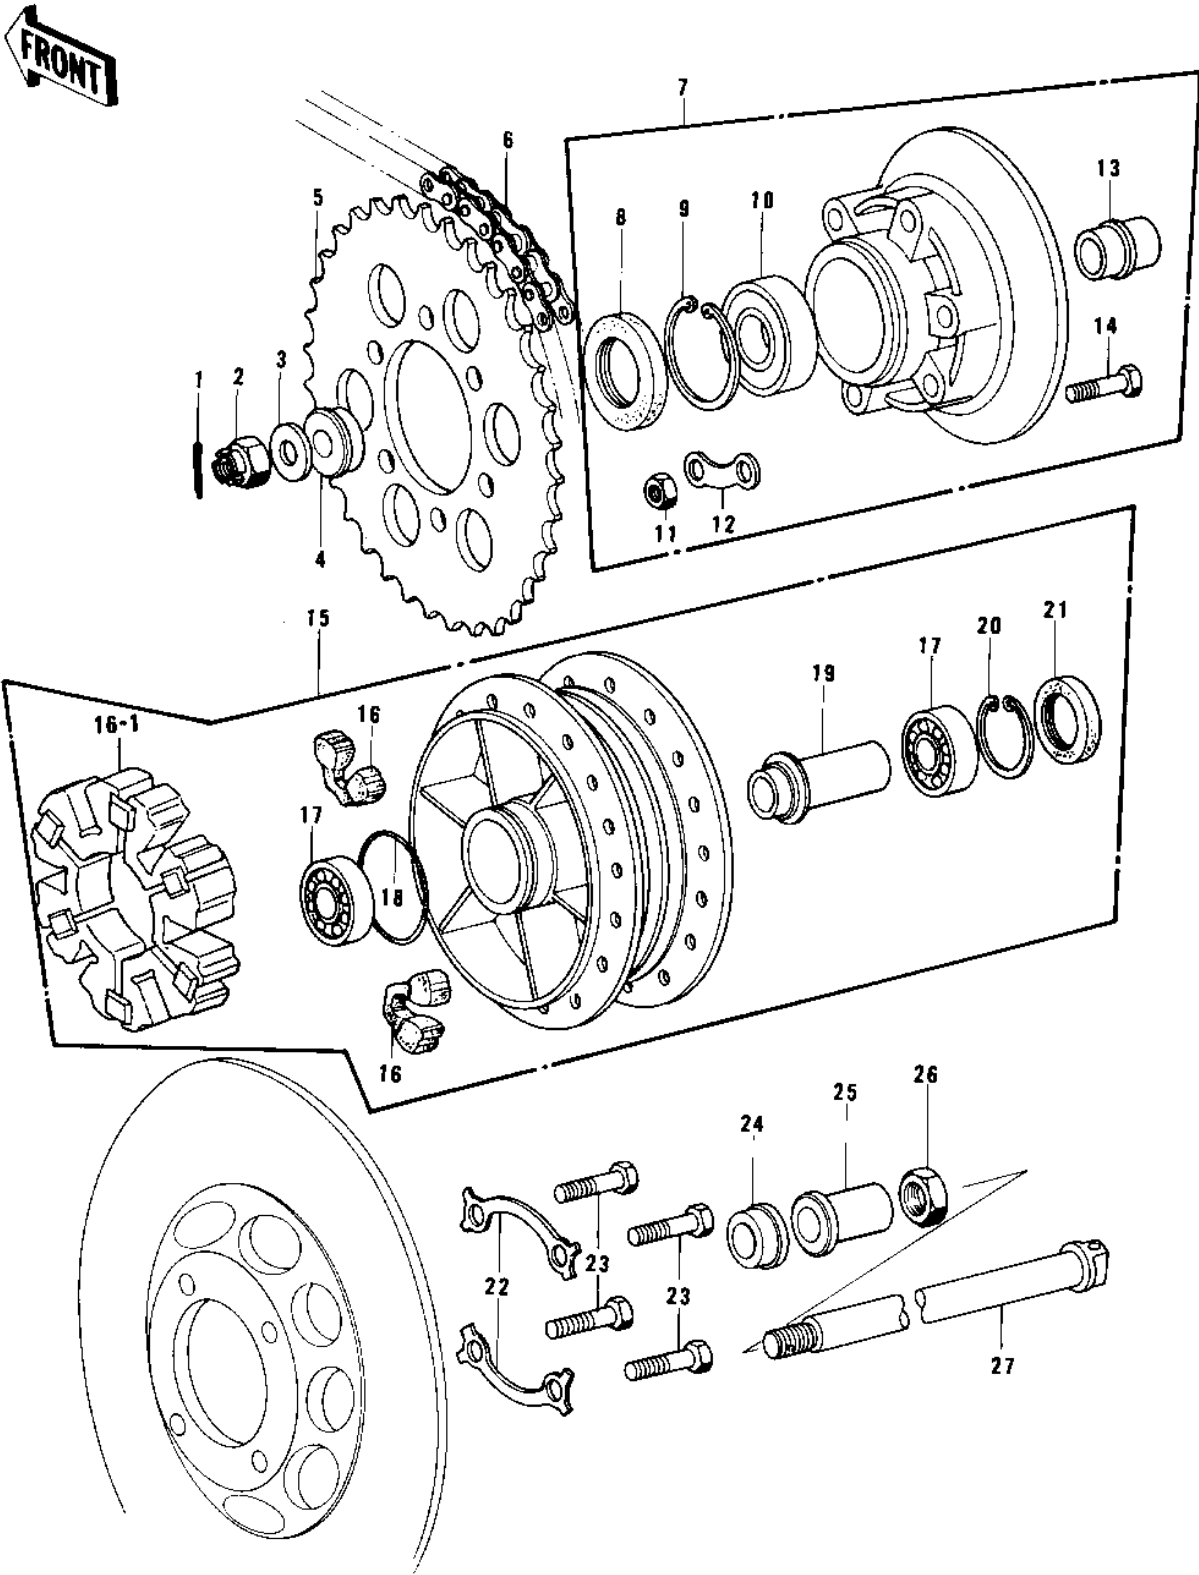

# 1976 KZ750-B1 PARTS DIAGRAM

REAR HUB/CHAIN

10:

# 1976 KZ750-B1 PARTS LIST

## REAR HUB/CHAIN

ITEM NAME	PART NUMBER	QUANTITY
PIN COTTER 4.0X30 (Ref # 1)	550D4030	1
NUT CASTLE,18MM (Ref # 2)	42045-018	1
WASHER,PLAIN,20MM (Ref # 3)	92022-248	1
COLLAR,REAR AXLE (Ref # 4)	42032-060	1
SPROCKET,REAR,38T (Ref # 5)	42041-1054	1
CHAIN,530X106 SH-D (Ref # 6)	92057-1044	1
COUPLING ASSY,RR HUB (Ref # 7)	42008-028	1
OIL SEAL (Ref # 8)	92050-027	1
CIRCLIP,62M/M (Ref # 9)	92033-1044	1
BALL BEARING,#6206 (Ref # 10)	601B6206	1
NUT 10MM (Ref # 11)	42045-005	6
WASHER LOCK (Ref # 12)	92088-007	3
SLEEVE (Ref # 13)	42036-024	1
BOLT (Ref # 14)	92001-161	6
DRUM ASSY,REAR BRAKE (Ref # 15)	42005-048	1
SHOCK DAMPER (Ref # 16)	42014-025	6
SHOCK DAMPER (Ref # 16-1)	42014-032	1
BEARING BALL #6304 (Ref # 17)	601B6304	2
"O" RING,60MM (Ref # 18)	671B2560	1
COLLAR,BRG (Ref # 19)	42010-030	1
RING,SNAP,56.2M/M (Ref # 20)	92033-1043	1
OIL SEAL WTC35527 (Ref # 21)	92052-006	1
WASHER,LOCK (Ref # 22)	92088-024	2
WASHER,LOCK (Ref # 22)	92088-023	2
BOLT (Ref # 23)	92001-160	4
COLLAR,REAR AXLE (Ref # 24)	42032-061	1
SLEEVE (Ref # 25)	42036-025	1
NUT (Ref # 26)	92016-057	1
AXLE,REAR (Ref # 27)	42031-052	1