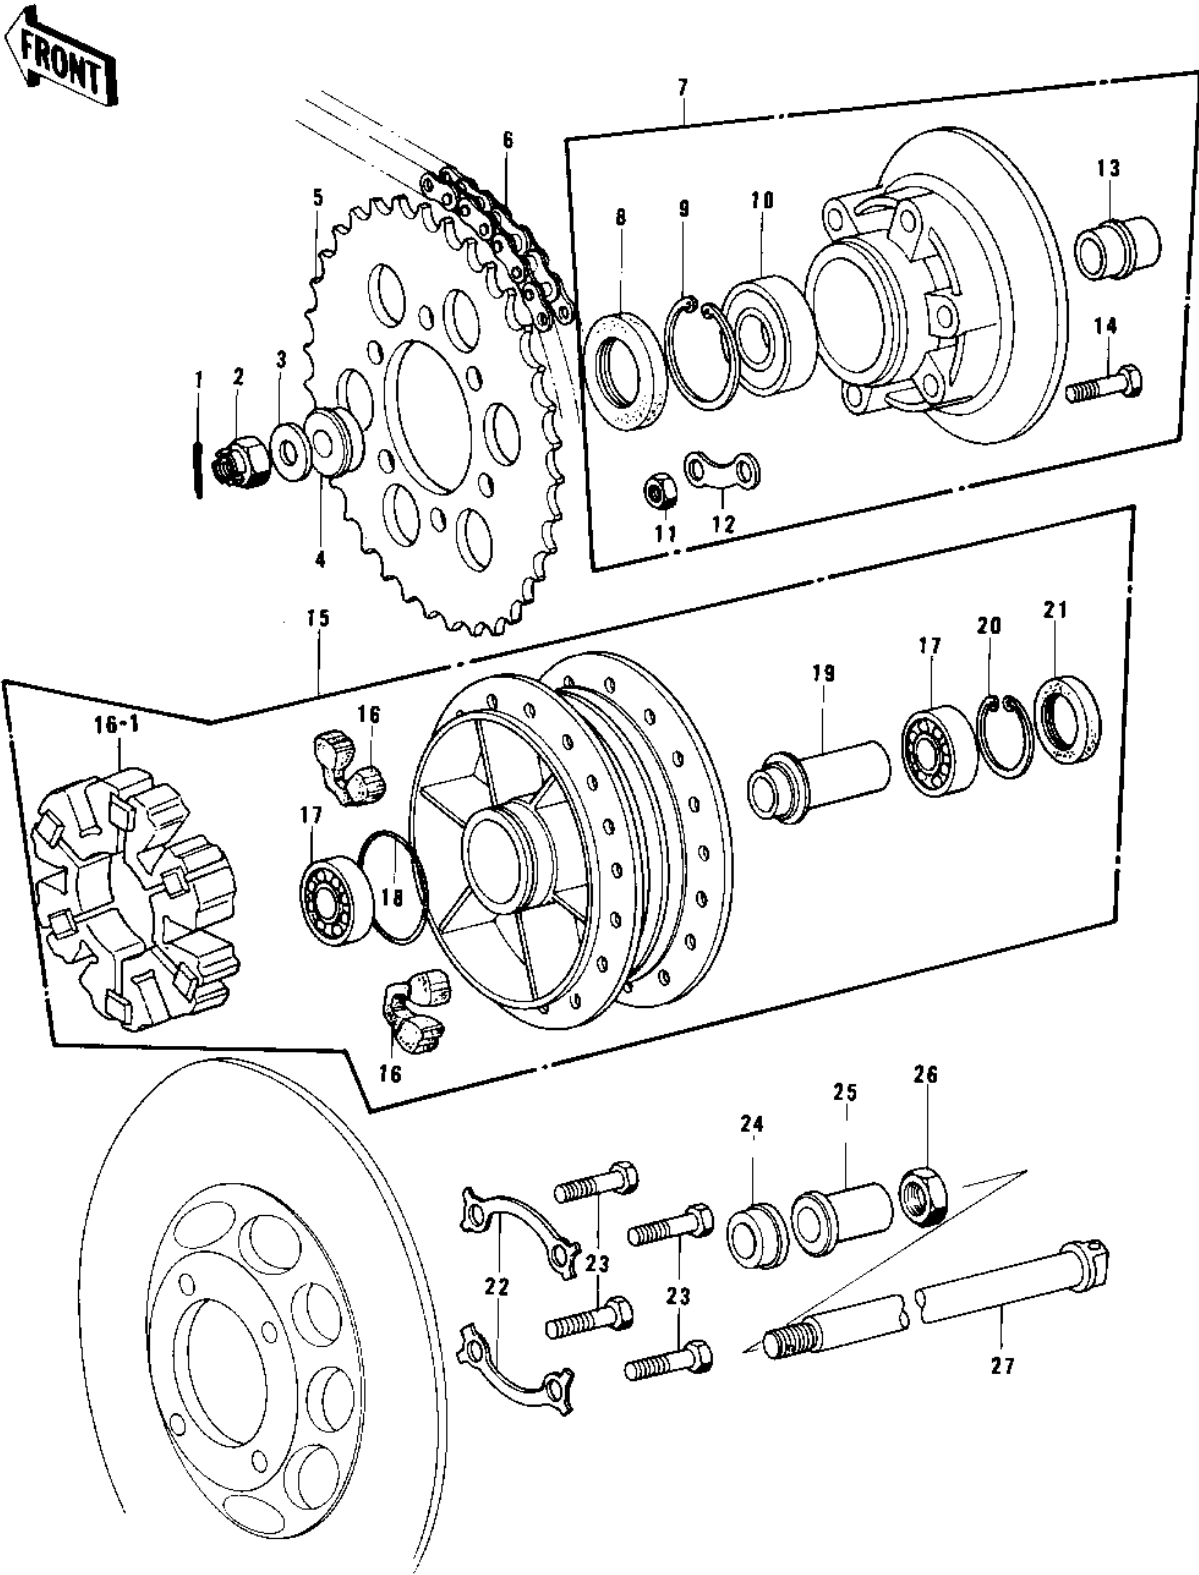

1978 KZ750-B3 PARTS DIAGRAM

REAR HUB/CHAIN

10:

1978 KZ750-B3 PARTS LIST

REAR HUB/CHAIN

ITEM NAME	PART NUMBER	QUANTITY
PIN COTTER 4.0X30 (Ref # 1)	550D4030	1
NUT CASTLE,18MM (Ref # 2)	42045-018	1
WASHER,PLAIN,20MM (Ref # 3)	92022-248	1
COLLAR,REAR AXLE (Ref # 4)	42032-060	1
SPROCKET,REAR,38T (Ref # 5)	42041-1054	1
CHAIN,530X106 SH-D (Ref # 6)	92057-1044	1
COUPLING ASSY,RR HUB (Ref # 7)	42008-028	1
OIL SEAL (Ref # 8)	92050-027	1
CIRCLIP,62M/M (Ref # 9)	92033-1044	1
BALL BEARING,#6206 (Ref # 10)	601B6206	1
NUT 10MM (Ref # 11)	42045-005	6
WASHER LOCK (Ref # 12)	92088-007	3
SLEEVE (Ref # 13)	42036-024	1
BOLT (Ref # 14)	92001-161	6
DRUM ASSY,REAR BRAKE (Ref # 15)	42005-048	1
SHOCK DAMPER (Ref # 16)	42014-025	6
SHOCK DAMPER (Ref # 16-1)	42014-032	1
BEARING BALL #6304 (Ref # 17)	601B6304	2
"O" RING,60MM (Ref # 18)	671B2560	1
COLLAR,BRG (Ref # 19)	42010-030	1
RING,SNAP,56.2M/M (Ref # 20)	92033-1043	1
OIL SEAL WTC35527 (Ref # 21)	92052-006	1
WASHER,LOCK (Ref # 22)	92088-024	2
WASHER,LOCK (Ref # 22)	92088-023	2
BOLT (Ref # 23)	92001-160	4
COLLAR,REAR AXLE (Ref # 24)	42032-061	1
SLEEVE (Ref # 25)	42036-025	1
NUT (Ref # 26)	92016-057	1
AXLE,REAR (Ref # 27)	42031-052	1