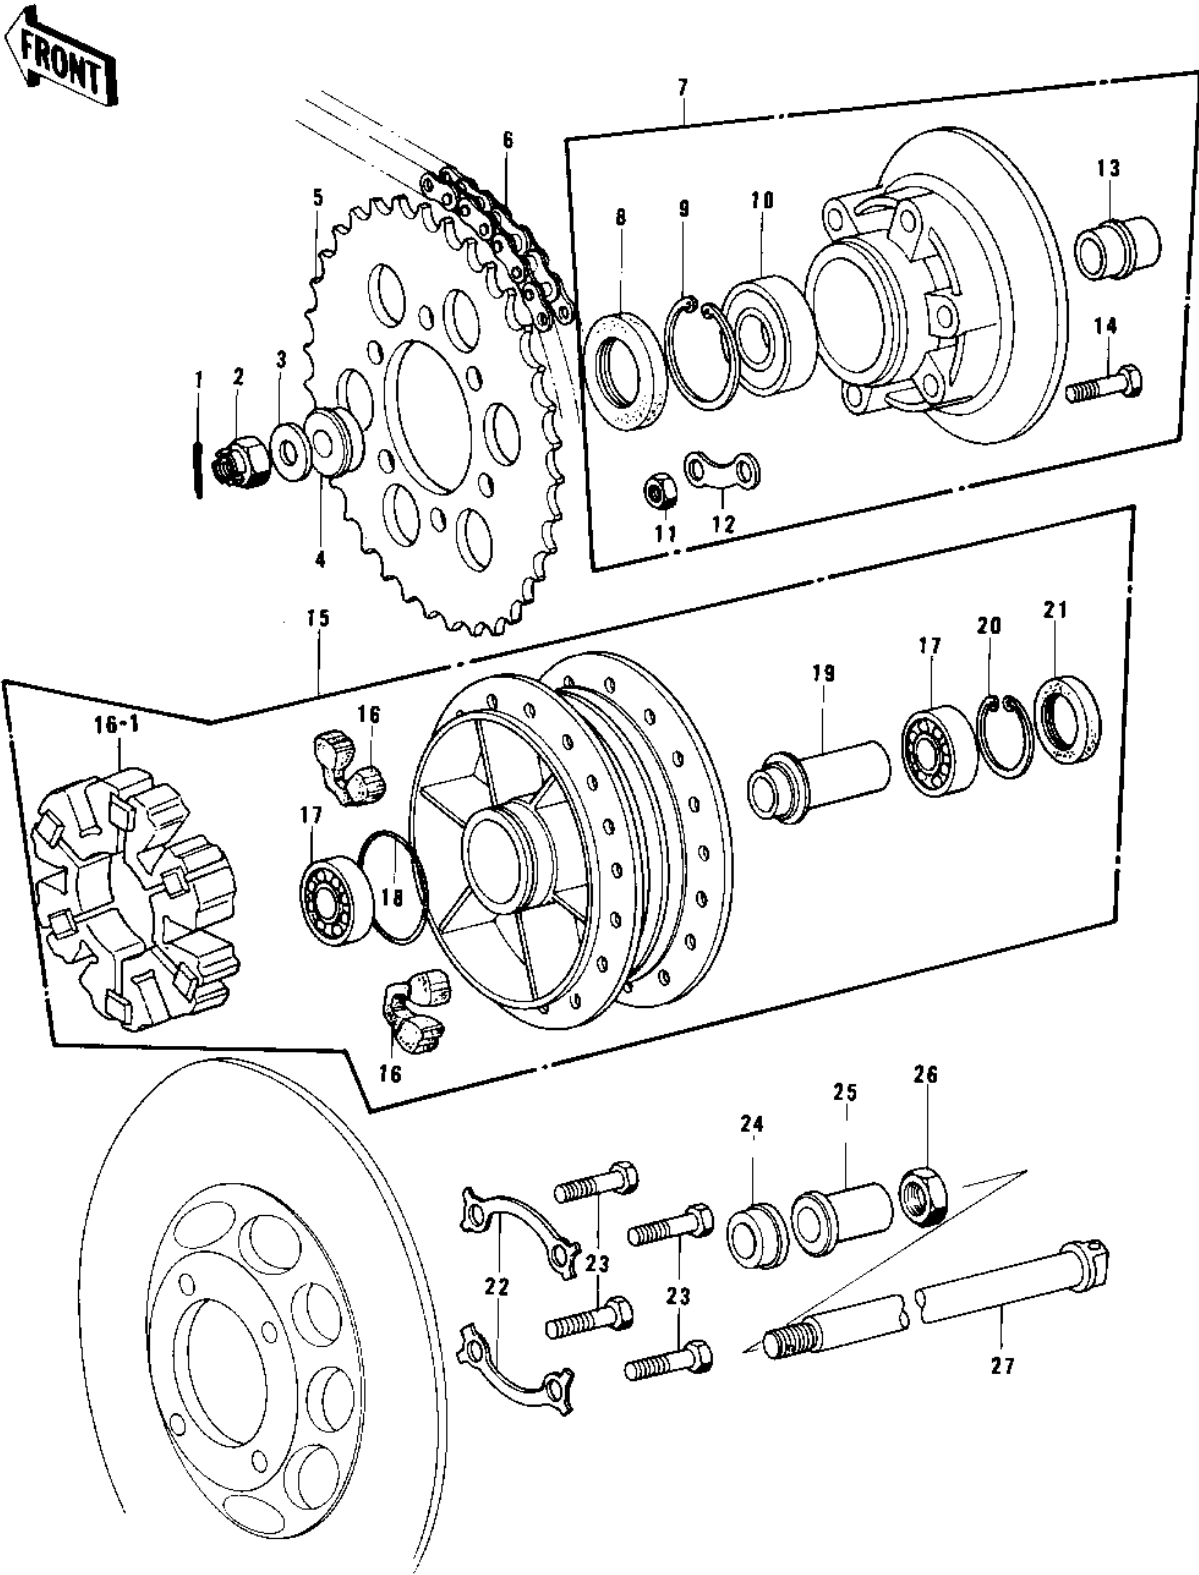

1979 KZ750-B4 PARTS DIAGRAM

REAR HUB/CHAIN

10:

1979 KZ750-B4 PARTS LIST

REAR HUB/CHAIN

ITEM NAME	PART NUMBER	QUANTITY
PIN COTTER 4.0X30 (Ref # 1)	550D4030	1
NUT CASTLE,18MM (Ref # 2)	42045-018	1
WASHER,PLAIN,20MM (Ref # 3)	92022-248	1
COLLAR,REAR AXLE (Ref # 4)	42032-060	1
SPROCKET,REAR,38T (Ref # 5)	42041-1054	1
CHAIN,530X106 SH-D (Ref # 6)	92057-1044	1
COUPLING ASSY,RR HUB (Ref # 7)	42008-028	1
OIL SEAL (Ref # 8)	92050-027	1
CIRCLIP,62M/M (Ref # 9)	92033-1044	1
BALL BEARING,#6206 (Ref # 10)	601B6206	1
NUT 10MM (Ref # 11)	42045-005	6
WASHER LOCK (Ref # 12)	92088-007	3
SLEEVE (Ref # 13)	42036-024	1
BOLT (Ref # 14)	92001-161	6
DRUM ASSY,REAR BRAKE (Ref # 15)	42005-048	1
SHOCK DAMPER (Ref # 16)	42014-025	6
SHOCK DAMPER (Ref # 16-1)	42014-032	1
BEARING BALL #6304 (Ref # 17)	601B6304	2
"O" RING,60MM (Ref # 18)	671B2560	1
COLLAR,BRG (Ref # 19)	42010-030	1
RING,SNAP,56.2M/M (Ref # 20)	92033-1043	1
OIL SEAL WTC35527 (Ref # 21)	92052-006	1
WASHER,LOCK (Ref # 22)	92088-024	2
WASHER,LOCK (Ref # 22)	92088-023	2
BOLT (Ref # 23)	92001-160	4
COLLAR,REAR AXLE (Ref # 24)	42032-061	1
SLEEVE (Ref # 25)	42036-025	1
NUT (Ref # 26)	92016-057	1
AXLE,REAR (Ref # 27)	42031-052	1