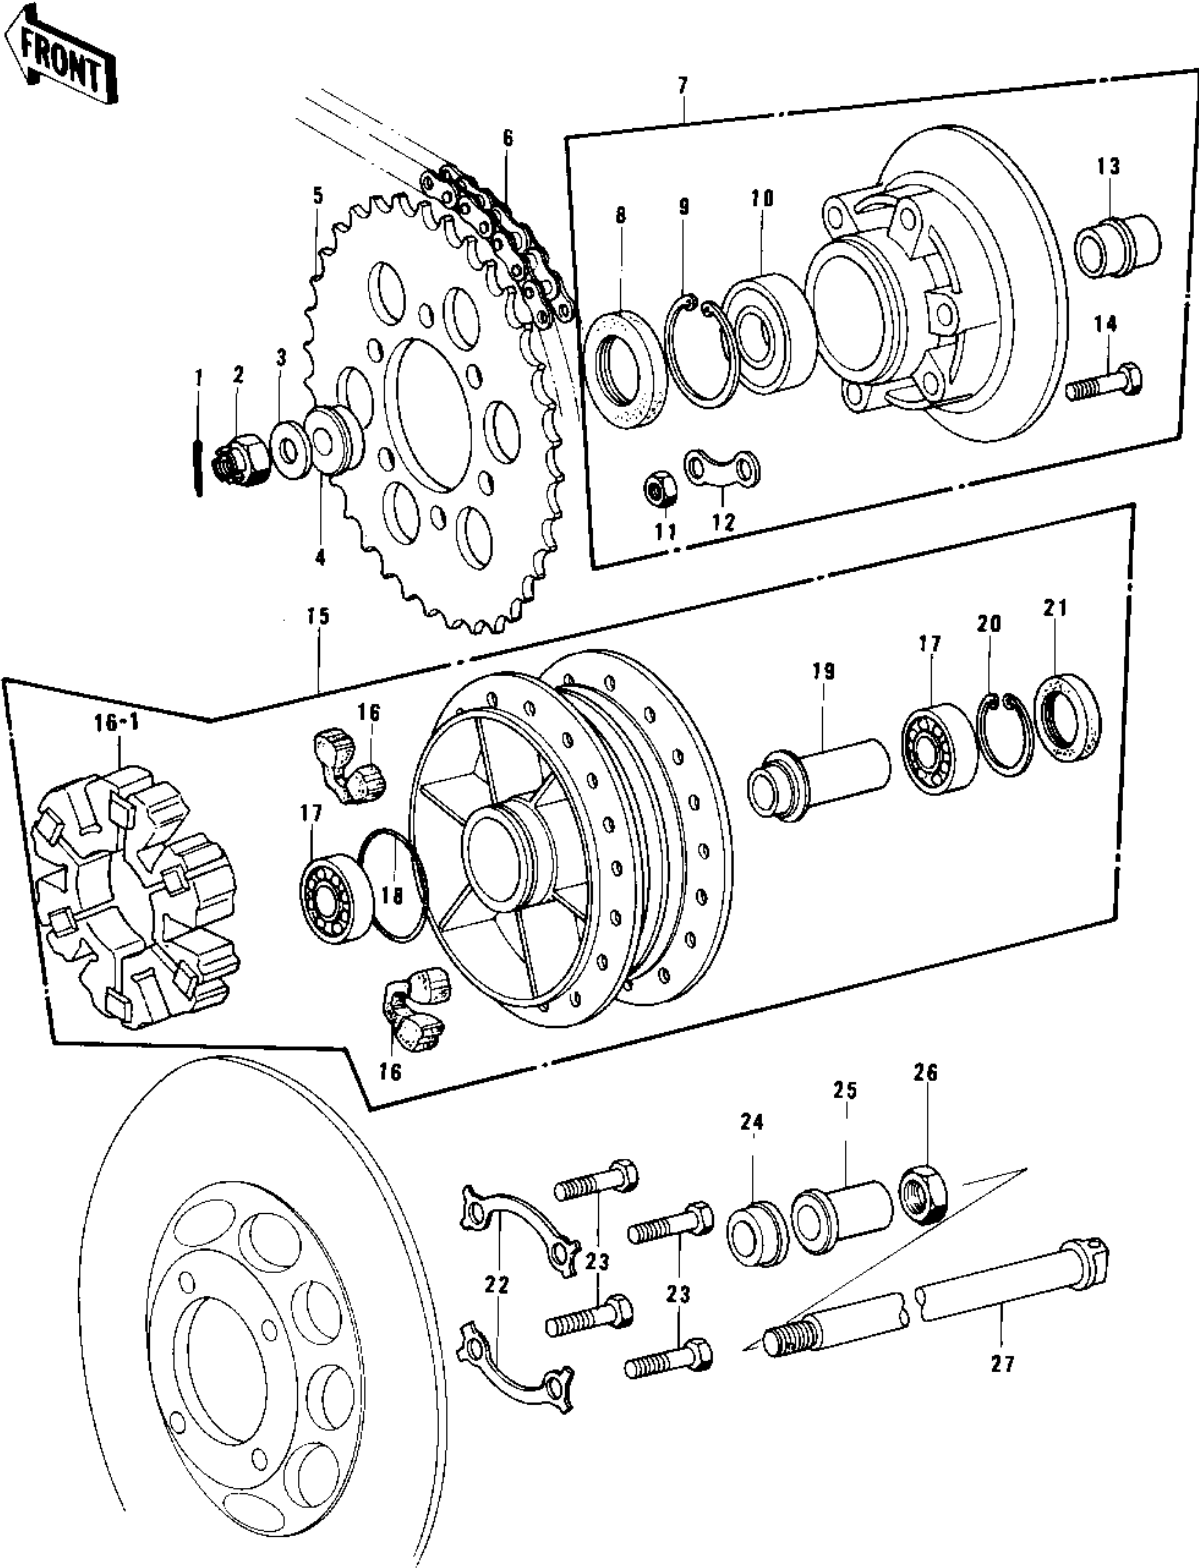

# 1979 KZ750-B4 PARTS DIAGRAM

REAR HUB/CHAIN

10:

# 1979 KZ750-B4 PARTS LIST

## REAR HUB/CHAIN

ITEM NAME	PART NUMBER	QUANTITY
PIN COTTER 4.0X30 (Ref # 1)	550D4030	1
NUT CASTLE,18MM (Ref # 2)	42045-018	1
WASHER,PLAIN,20MM (Ref # 3)	92022-248	1
COLLAR,REAR AXLE (Ref # 4)	42032-060	1
SPROCKET,REAR,38T (Ref # 5)	42041-1054	1
CHAIN,530X106 SH-D (Ref # 6)	92057-1044	1
COUPLING ASSY,RR HUB (Ref # 7)	42008-028	1
OIL SEAL (Ref # 8)	92050-027	1
CIRCLIP,62M/M (Ref # 9)	92033-1044	1
BALL BEARING,#6206 (Ref # 10)	601B6206	1
NUT 10MM (Ref # 11)	42045-005	6
WASHER LOCK (Ref # 12)	92088-007	3
SLEEVE (Ref # 13)	42036-024	1
BOLT (Ref # 14)	92001-161	6
DRUM ASSY,REAR BRAKE (Ref # 15)	42005-048	1
SHOCK DAMPER (Ref # 16)	42014-025	6
SHOCK DAMPER (Ref # 16-1)	42014-032	1
BEARING BALL #6304 (Ref # 17)	601B6304	2
"O" RING,60MM (Ref # 18)	671B2560	1
COLLAR,BRG (Ref # 19)	42010-030	1
RING,SNAP,56.2M/M (Ref # 20)	92033-1043	1
OIL SEAL WTC35527 (Ref # 21)	92052-006	1
WASHER,LOCK (Ref # 22)	92088-024	2
WASHER,LOCK (Ref # 22)	92088-023	2
BOLT (Ref # 23)	92001-160	4
COLLAR,REAR AXLE (Ref # 24)	42032-061	1
SLEEVE (Ref # 25)	42036-025	1
NUT (Ref # 26)	92016-057	1
AXLE,REAR (Ref # 27)	42031-052	1