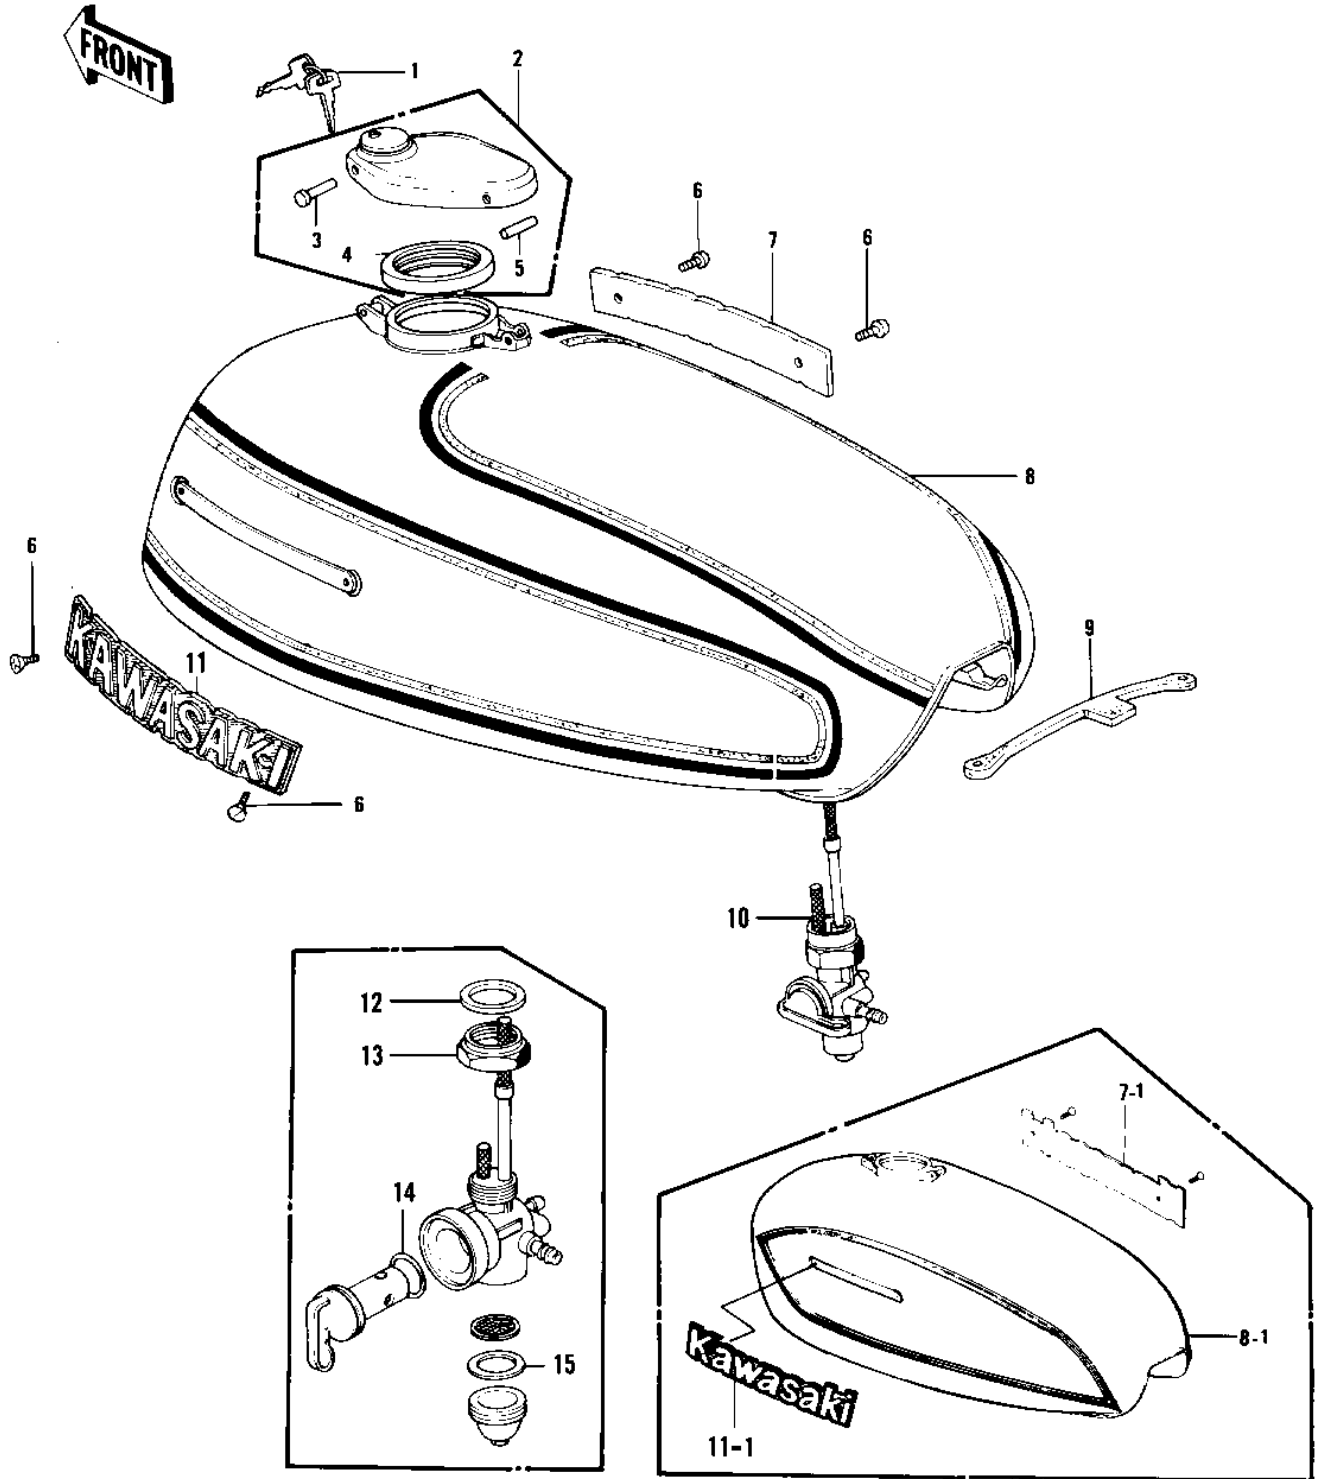

1979 KZ750-B4 PARTS DIAGRAM

FUEL TANK

F
—

102