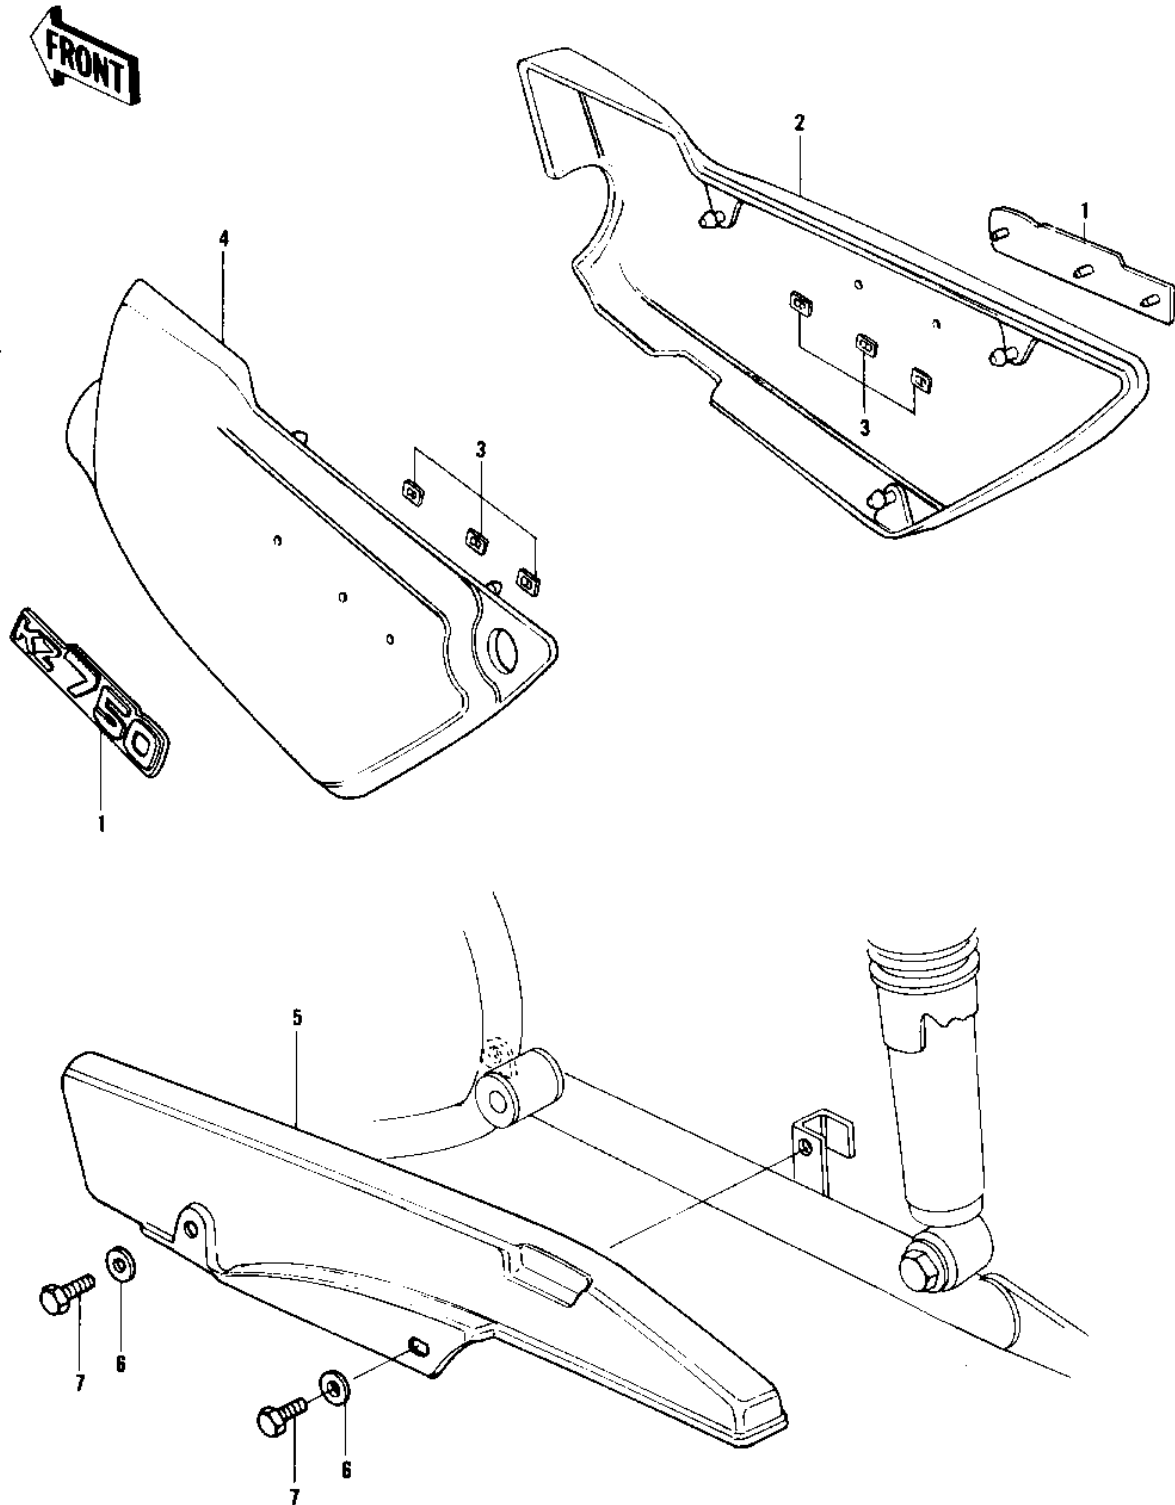

1977 KZ750-B2 PARTS DIAGRAM

SIDE COVERS/CHAIN COVER

1977 KZ750-B2 PARTS LIST

SIDE COVERS/CHAIN COVER

ITEM NAME	PART NUMBER	QUANTITY
EMBLEM,SIDE COVER (Ref # 1)	56018-215	2
MARK,SIDE COVER (Ref # 1)	56018-1060	2
COVER,RH SIDE,D.RED (Ref # 2)	36007-056-4F	1
COVER,RH SIDE,D.BLUE (Ref # 2)	36007-056-7B	1
COVER,RH SIDE,D.BROWN (Ref # 2)	36007-056-7G	1
COVER,RH SIDE,GREEN (Ref # 2)	36007-056-7X	1
COVER,RH SIDE,L.RED (Ref # 2)	36007-056-7Y	1
COVER,RH SIDE,L.BROWN (Ref # 2)	36007-056-A9	1
COVER,RH SIDE,M.BLUE (Ref # 2)	36007-056-8E	1
NUT,LOCK,3MM (Ref # 3)	92018-005	6
COVER,L.H SIDE,D.RED (Ref # 4)	36001-052-4F	1
COVER,L.H SIDE,D.BLUE (Ref # 4)	36001-052-7B	1
COVER,L.H SIDE,D.BRWN (Ref # 4)	36001-052-7G	1
COVER,L.H.SIDE GREEN (Ref # 4)	36001-052-7X	1
COVER,L.H SIDE,L.RED (Ref # 4)	36001-052-7Y	1
COVER,SIDE,L.H,L.BRWN (Ref # 4)	36001-052-A9	1
COVER,SIDE,L.H,M.BLUE (Ref # 4)	36001-052-8E	1
CASE-CHAIN (Ref # 5)	36014-062	1
WASHER,8.5X20X1.6 (Ref # 6)	92022-1561	2
BOLT,HEAX HEAD,6X14 (Ref # 7)	92001-115	2